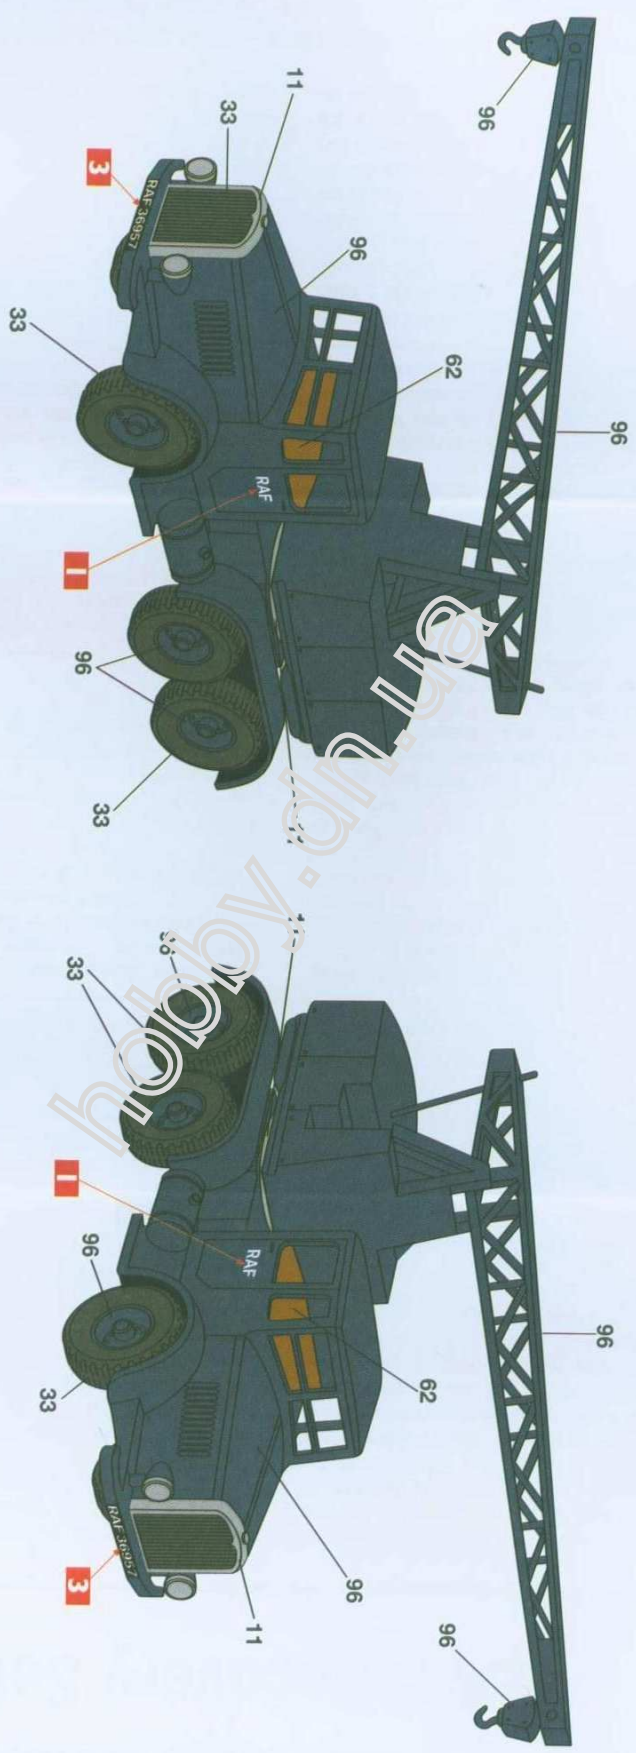

1

2

3

4

5

6

7

8

12

# Queen Mary Transporter

- 11 Silver
- 33 Matt Black
- 96 Matt RAF Blue
- 110 Matt Natural Wood

# Thornycroft Amazon and Coles EMA Mk.7 Crane

- 11 Silver
- 33 Matt Black
- 62 Matt Leather
- 96 Matt RAF Blue