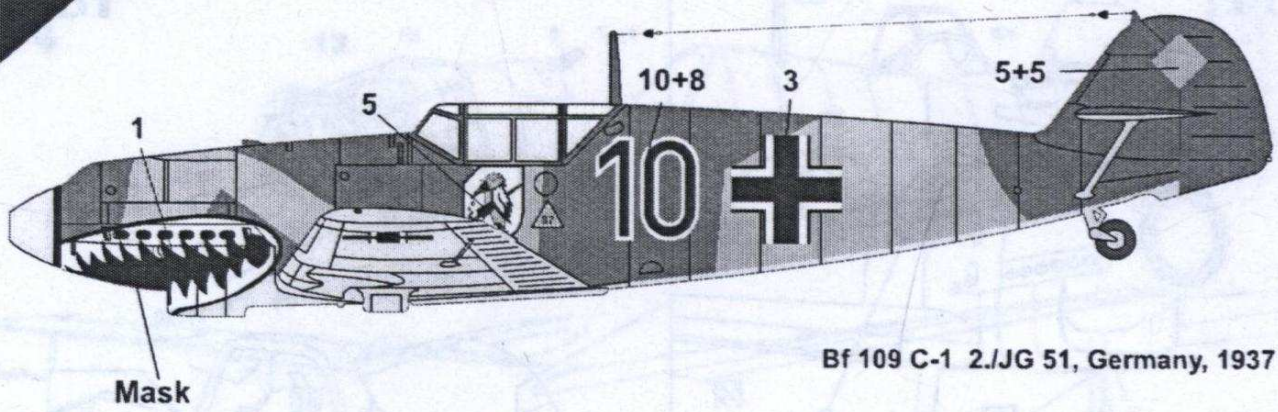

Production of the Bf 109C began in the spring of 1938.

The Bf 109C was originally meant to be the last major model of the Bf 109 to use the Jumo 210. It was intended that it would be quickly replaced by the Bf 109D, using a DB 600 engine. However, that engine was not available in suitable numbers, and so the 109D series entered production with a Jumo 210 engine.

17

18

19

Mask

1

- RLM 70 
- RLM 71 
- RLM 62 

1

Availability and selection of items designations verify by the photos!