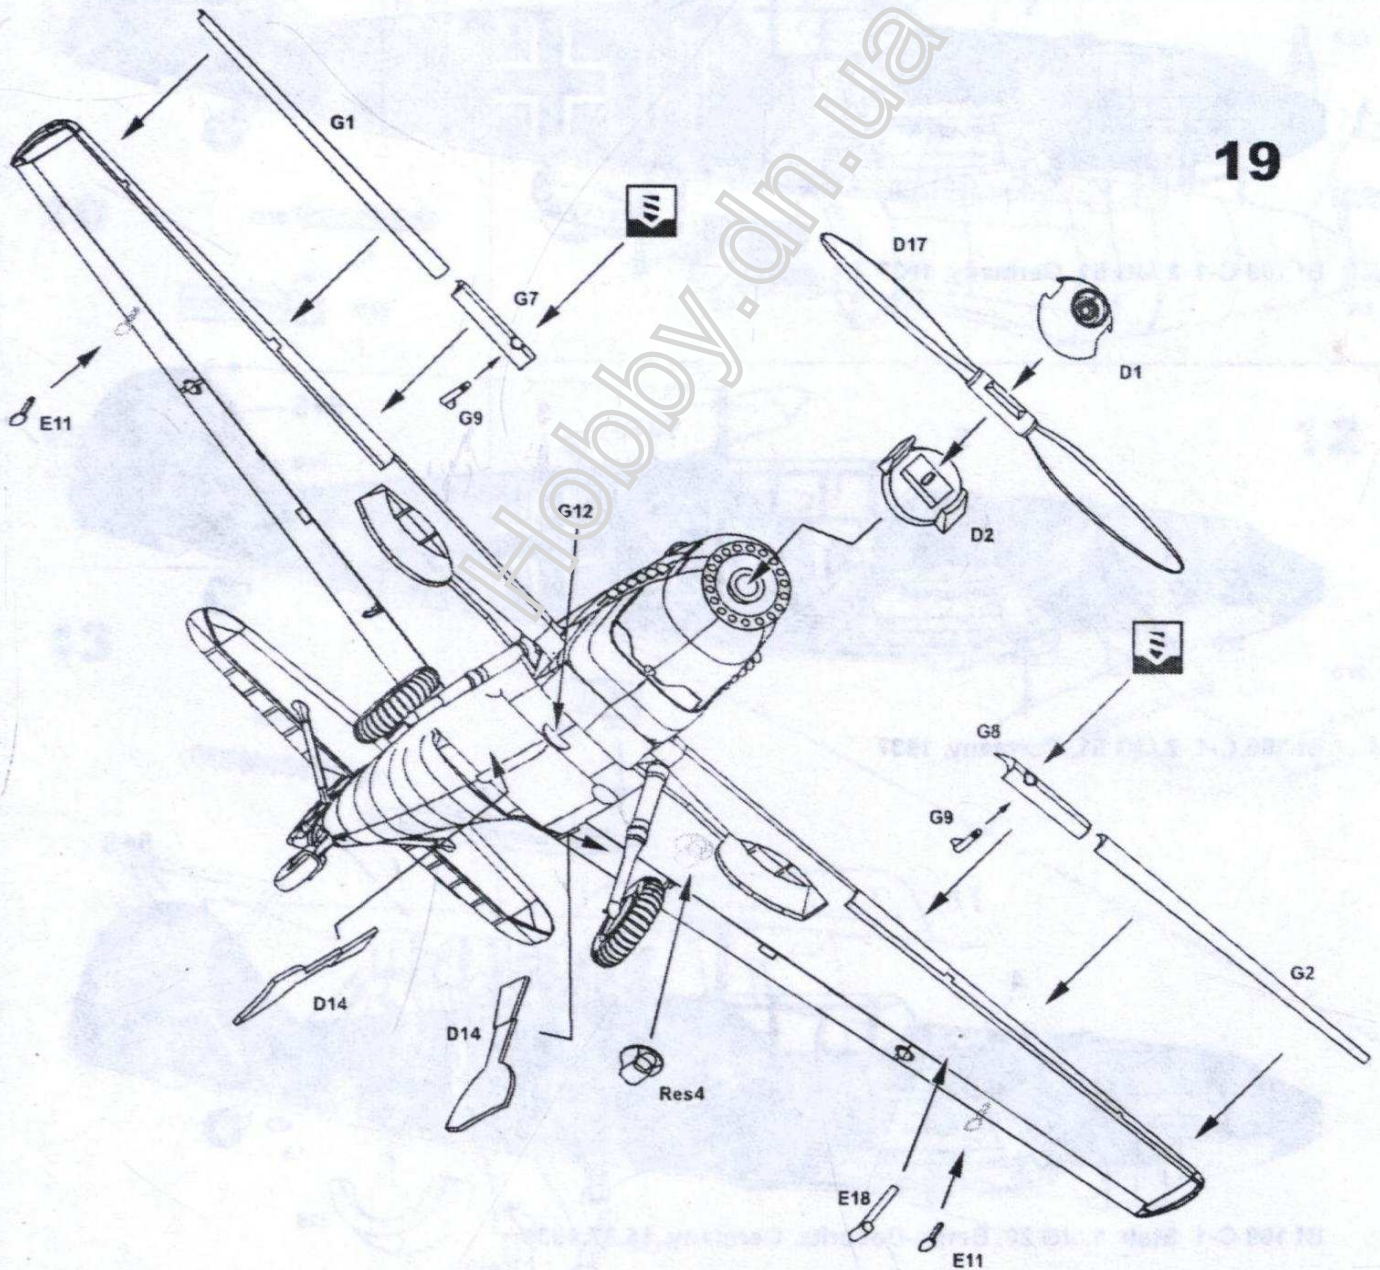

Production of the Bf 109C began in the spring of 1938.

The Bf 109C was originally meant to be the last major model of the Bf 109 to use the Jumo 210. It was intended that it would be quickly replaced by the Bf 109D, using a DB 600 engine. However, that engine was not available in suitable numbers, and so the 109D series entered production with a Jumo 210 engine.

BEND
СОГНУТЬ

OPEN WHOLE
СВЕРЛИТЬ

CEMENT
КЛЕИТЬ

VARIANTS
ВЫБОР ВАРИАНТА

ASSEMBLY MANUAL

14

15

16

17

18

19

Mask

1

- RLM 70 
- RLM 71 
- RLM 62 

1

Availability and selection of items designations verify by the photos!