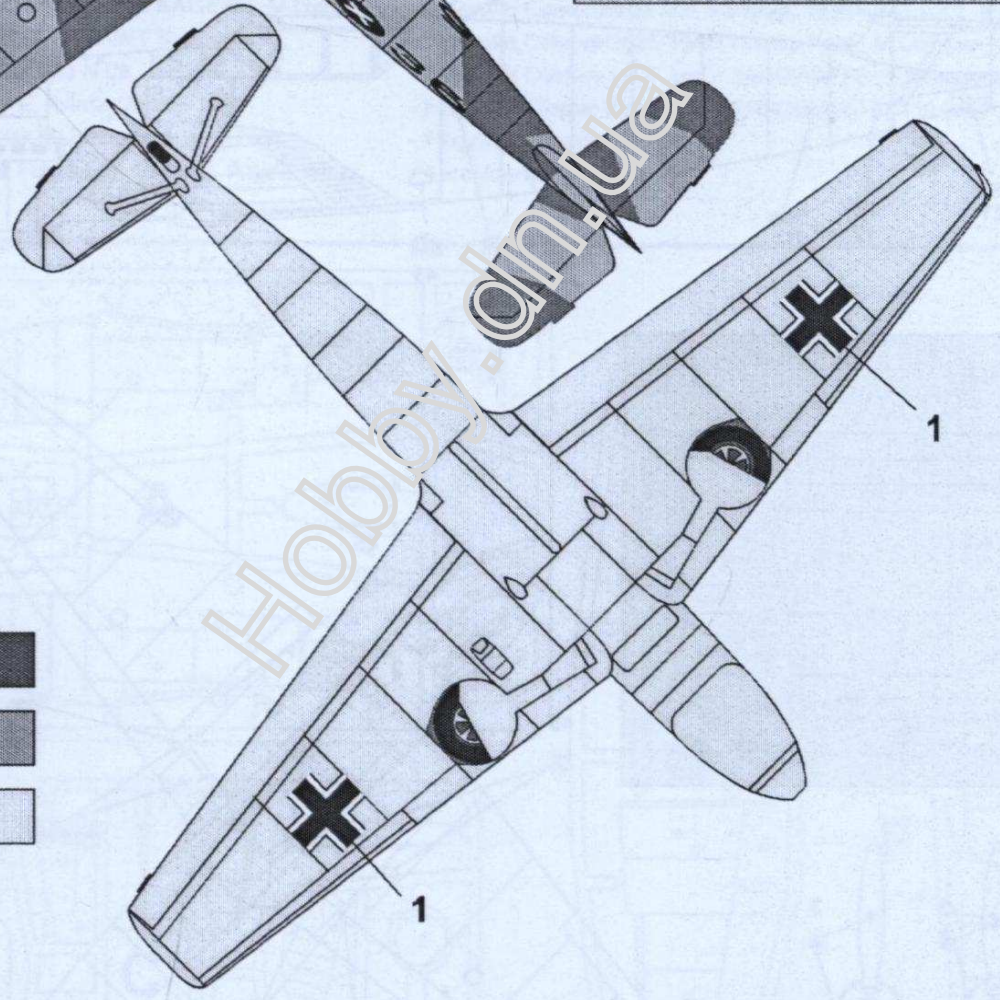

Production of the Bf 109C began in the spring of 1938.

The Bf 109C was originally meant to be the last major model of the Bf 109 to use the Jumo 210. It was intended that it would be quickly replaced by the Bf 109D, using a DB 600 engine. However, that engine was not available in suitable numbers, and so the 109D series entered production with a Jumo 210 engine.

17

18

19

Mask

1

- RLM 70 
- RLM 71 
- RLM 62 

1

Availability and selection of items designations verify by the photos!