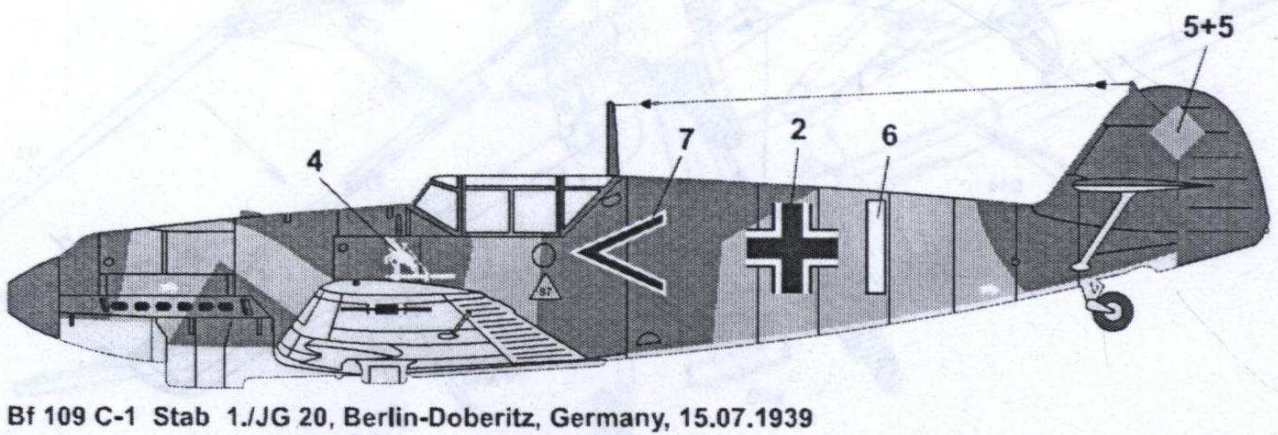

Production of the Bf 109C began in the spring of 1938.

The Bf 109C was originally meant to be the last major model of the Bf 109 to use the Jumo 210. It was intended that it would be quickly replaced by the Bf 109D, using a DB 600 engine. However, that engine was not available in suitable numbers, and so the 109D series entered production with a Jumo 210 engine.

17

18

19

Mask

1

- RLM 70 
- RLM 71 
- RLM 62 

1

Availability and selection of items designations verify by the photos!