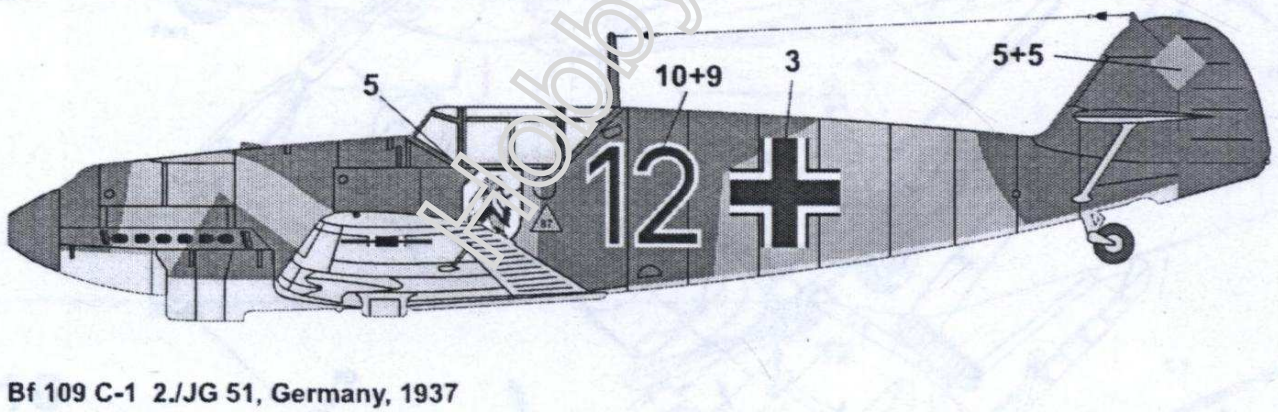

Production of the Bf 109C began in the spring of 1938.

The Bf 109C was originally meant to be the last major model of the Bf 109 to use the Jumo 210. It was intended that it would be quickly replaced by the Bf 109D, using a DB 600 engine. However, that engine was not available in suitable numbers, and so the 109D series entered production with a Jumo 210 engine.

17

18

19

Mask

1

- RLM 70 
- RLM 71 
- RLM 62 

1

Availability and selection of items designations verify by the photos!