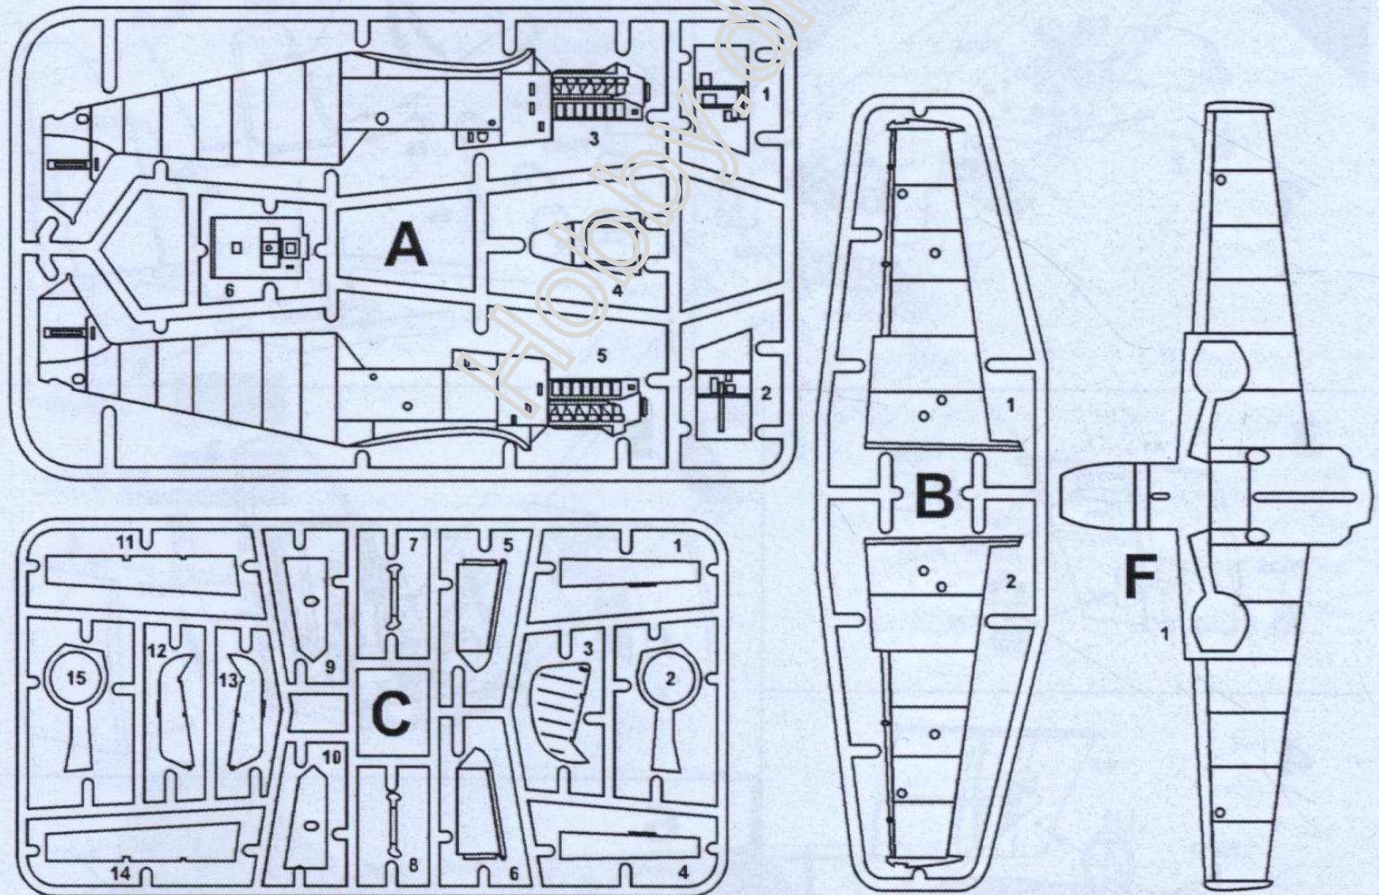

Messerschmitt BF.109 C-1

The Messerschmitt Bf 109's versatility and time in service with both the German Luftwaffe and other foreign air forces, numerous variants were produced over the eight years of service with the Luftwaffe and even more were produced by its foreign service.

Production of the Bf 109C began in the spring of 1938.

The Bf 109C was originally meant to be the last major model of the Bf 109 to use the Jumo 210. It was intended that it would be quickly replaced by the Bf 109D, using a DB 600 engine. However, that engine was not available in suitable numbers, and so the 109D series entered production with a Jumo 210 engine.

The "C" series was produced in relatively small numbers. A total of 58 Bf-109C were built.

References:

- Messerschmitt Bf 109 A-D models, KAGERO, M.Lukasik
- Messerschmitt Bf 109, WARPAIN Special N 2,
- Bf 109 part 1, SAM Datafile N 09,
- Me 109 A bis Me 109 E, Aviatic Verlag, 1997,
- Messerschmitt Me-109, W.Ridinger & W Schick,
- Cockpits DSeutscher Flugzeuge 1911-70, P.W. Cohauz,
- Luftwaffe Camouflage and Markings 1933-1945 vol.1, K.A. Merrick,
- Luftwaffe Colours 1935-1945, Hikoku Publ., M.Ullmann,
- Luftwaffe Colours vol.1, sec.1 JAGDWAFFE, E.Mombeck,
- Flugzeug Classic Extra MESSERSCHMITT Bf 109 teil 1,
- Flugzeug Classic 126376
- Aero Journal N 33

THE CONDITIONAL DENOTATION

УСЛОВНЫЕ ОБОЗНАЧЕНИЯ

BE CAREFUL
ОСТОРОЖНО

DON'T CEMENT
НЕ КЛЕИТЬ

REMOVE
РЕЗАТЬ

SYMMETRICAL
СИММЕТРИЧНО

MAKE TWO
УДВОИТЬ

OPTIONAL
НЕОБЯЗАТЕЛЬНО

BEND
СОГНУТЬ

OPEN WHOLE
СВЕРЛИТЬ

CEMENT
КЛЕИТЬ

VARIANTS
ВЫБОР ВАРИАНТА