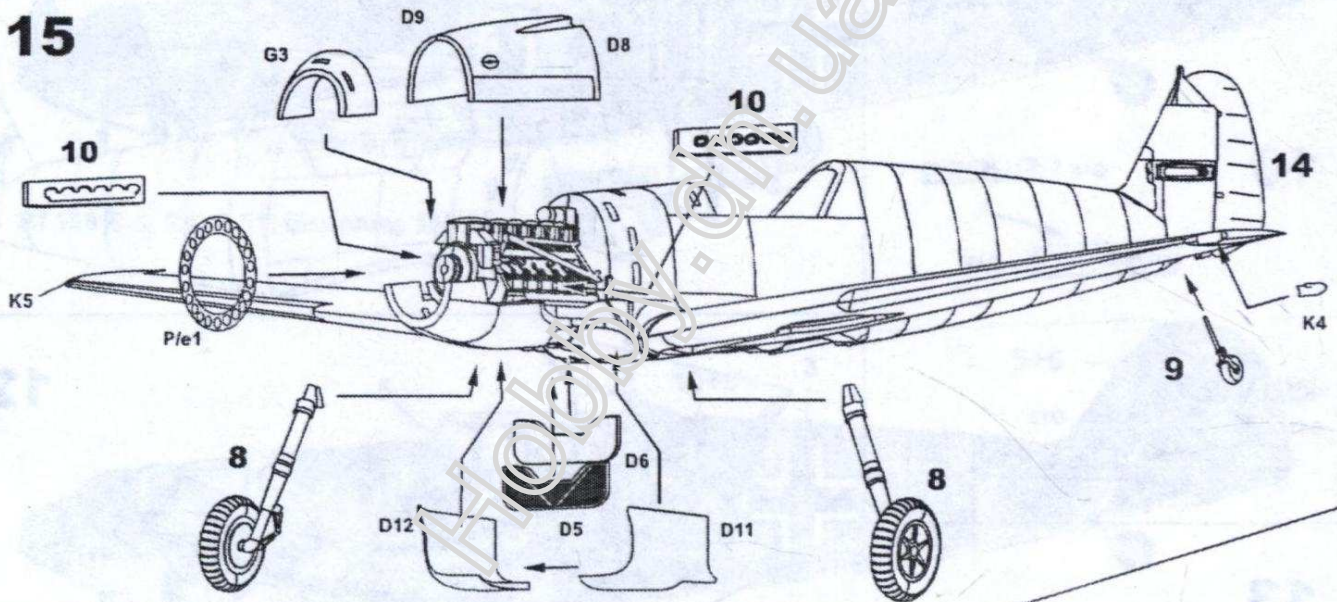

Production of the Bf 109C began in the spring of 1938.

The Bf 109C was originally meant to be the last major model of the Bf 109 to use the Jumo 210. It was intended that it would be quickly replaced by the Bf 109D, using a DB 600 engine. However, that engine was not available in suitable numbers, and so the 109D series entered production with a Jumo 210 engine.

BEND
СОГНУТЬ

OPEN WHOLE
СВЕРЛИТЬ

CEMENT
КЛЕИТЬ

VARIANTS
ВЫБОР ВАРИАНТА

ASSEMBLY MANUAL

14

15

16

17

18

19

Mask

1

- RLM 70 
- RLM 71 
- RLM 62 

1

Availability and selection of items designations verify by the photos!