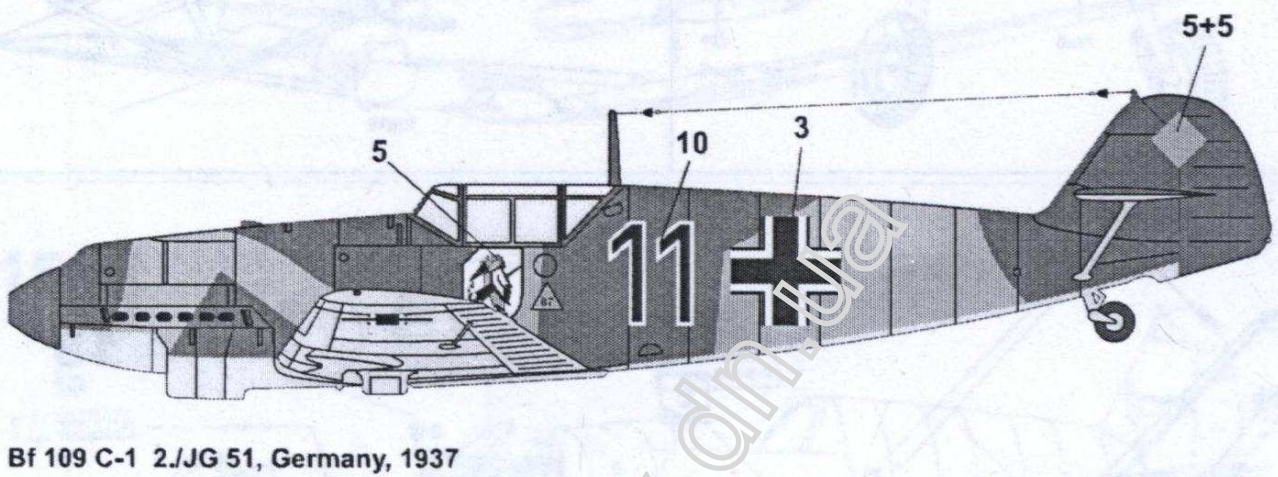

Production of the Bf 109C began in the spring of 1938.

The Bf 109C was originally meant to be the last major model of the Bf 109 to use the Jumo 210. It was intended that it would be quickly replaced by the Bf 109D, using a DB 600 engine. However, that engine was not available in suitable numbers, and so the 109D series entered production with a Jumo 210 engine.

17

18

19

Mask

1

- RLM 70 
- RLM 71 
- RLM 62 

1

Availability and selection of items designations verify by the photos!