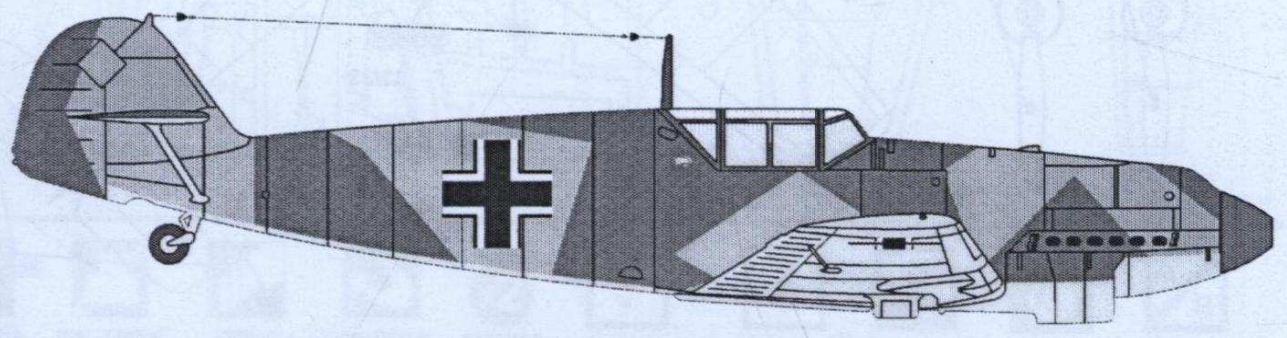

Production of the Bf 109C began in the spring of 1938.

The Bf 109C was originally meant to be the last major model of the Bf 109 to use the Jumo 210. It was intended that it would be quickly replaced by the Bf 109D, using a DB 600 engine. However, that engine was not available in suitable numbers, and so the 109D series entered production with a Jumo 210 engine.

17

18

19

Mask

1

- RLM 70 
- RLM 71 
- RLM 62 

1

Availability and selection of items designations verify by the photos!