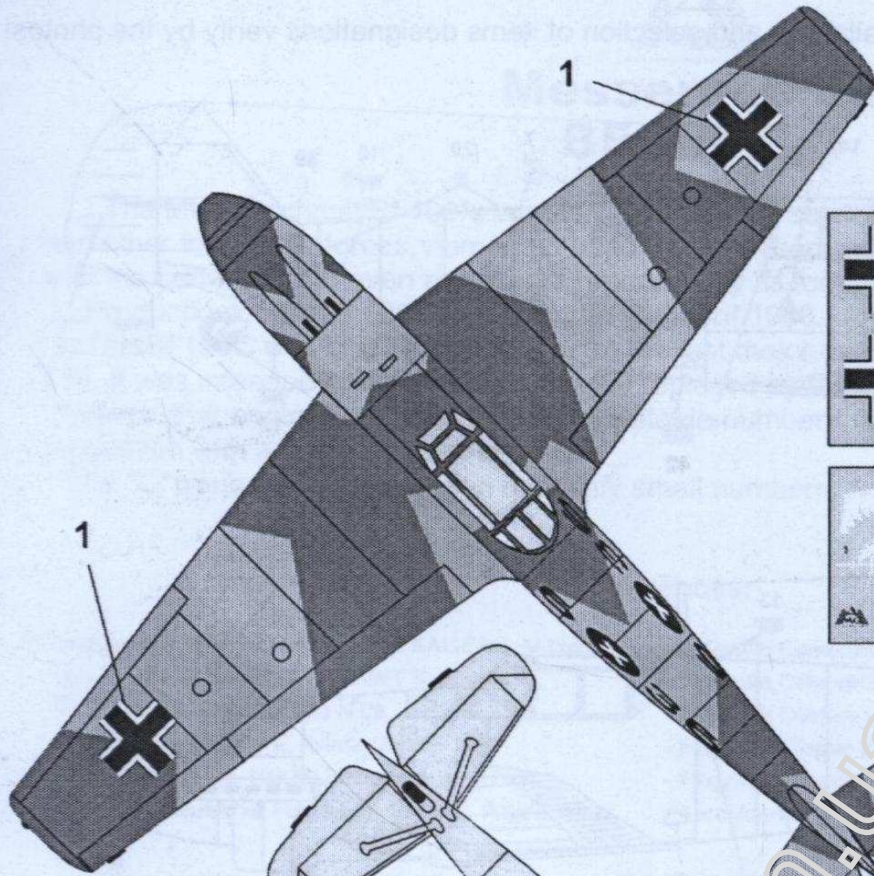

Production of the Bf 109C began in the spring of 1938.

The Bf 109C was originally meant to be the last major model of the Bf 109 to use the Jumo 210. It was intended that it would be quickly replaced by the Bf 109D, using a DB 600 engine. However, that engine was not available in suitable numbers, and so the 109D series entered production with a Jumo 210 engine.

17

18

19

Mask

1

- RLM 70 
- RLM 71 
- RLM 62 

1

Availability and selection of items designations verify by the photos!