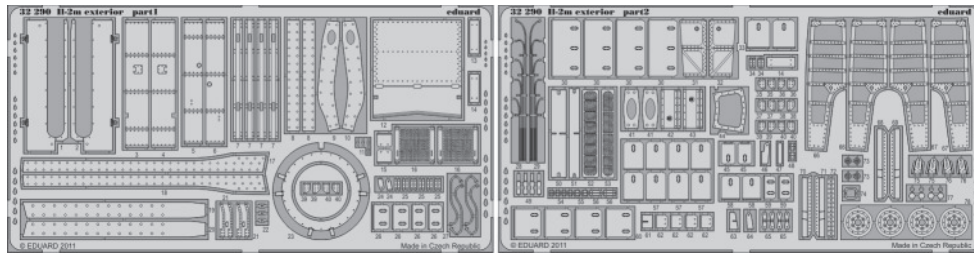

Il-2m exterior

eduard

32 290

1/32 scale detail set for Hobby Boss kit • sada detailů pro model 1/32 Hobby Boss

- APPLY EXPRESS MASK AND PAINT BEFORE GLUING
POUŽIT EXPRESS MASK NABARVIT PŘED SLEPENÍM
- SYMMETRICAL ASSEMBLY
SYMETRICKÁ MONTÁŽ
- REMOVE
ODSTRANIT
- GRIND
OBROUSIT
- DRILL HOLE
VRTAT OTVOR
- BEND
OHNOUT
- OPTION
VOLBA
- REPLACE
NAHRADIT

ORIGINAL KIT PARTS
PŮVODNÍ DÍLY STAVEBNICE
 PHOTO-ETCHED PARTS
LEPTANÉ DÍLY
 PARTS TO BE REMOVED
DÍLY K ODSTRANĚNÍ
 FILL
TMELIT

For further detail sets look for **eduard** 32 713 Il-2m two seater interior S.A. (not included in this set)

For further detail sets look for **eduard** 32 291 Il-2m landing flaps (not included in this set)

For further detail sets look for **eduard** 32 308 Il-2m two seater armament and bomb tails (not included in this set)