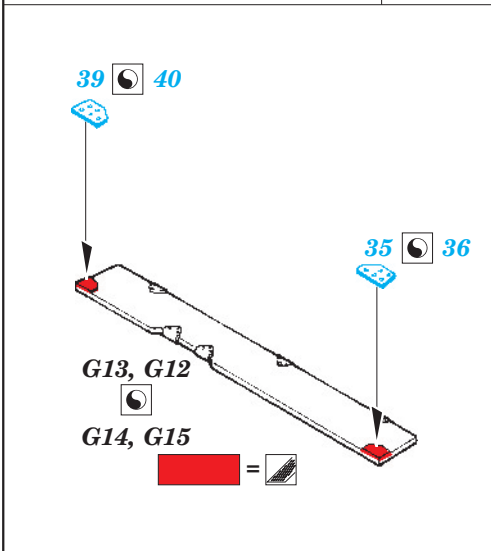

Il-2m exterior

eduard

32 290

1/32 scale detail set for Hobby Boss kit • sada detailů pro model 1/32 Hobby Boss

- APPLY EXPRESS MASK AND PAINT BEFORE GLUING
POUŽIT EXPRESS MASK NABARVIT PŘED SLEPENÍM
- SYMMETRICAL ASSEMBLY
SYMETRICKÁ MONTÁŽ
- REMOVE
ODSTRANIT
- GRIND
OBROUSIT
- DRILL HOLE
VRTAT OTVOR
- BEND
OHNOUT
- OPTION
VOLBA
- REPLACE
NAHRADIT

ORIGINAL KIT PARTS
PŮVODNÍ DÍLY STAVEBNICE
 PHOTO-ETCHED PARTS
LEPTANÉ DÍLY
 PARTS TO BE REMOVED
DÍLY K ODSTRANĚNÍ
 FILL
TMELIT

For further detail sets look for **eduard** 32 713 Il-2m two seater interior S.A. (not included in this set)

For further detail sets look for **eduard** 32 291 Il-2m landing flaps (not included in this set)

For further detail sets look for **eduard** 32 308 Il-2m two seater armament and bomb tails (not included in this set)