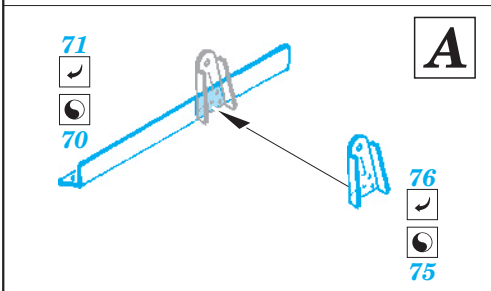

Il-2m exterior

eduard

32 290

1/32 scale detail set for Hobby Boss kit • sada detailů pro model 1/32 Hobby Boss

- APPLY EXPRESS MASK AND PAINT BEFORE GLUING
POUŽIT EXPRESS MASK NABARVIT PŘED SLEPENÍM
- SYMMETRICAL ASSEMBLY
SYMETRICKÁ MONTÁŽ
- REMOVE
ODSTRANIT
- GRIND
OBROUSIT
- DRILL HOLE
VRTAT OTVOR
- BEND
OHNOUT
- OPTION
VOLBA
- REPLACE
NAHRADIT

ORIGINAL KIT PARTS
PŮVODNÍ DÍLY STAVEBNICE
 PHOTO-ETCHED PARTS
LEPTANÉ DÍLY
 PARTS TO BE REMOVED
DÍLY K ODSTRANĚNÍ
 FILL
TMELIT

For further detail sets look for **eduard** 32 713 Il-2m two seater interior S.A. (not included in this set)

For further detail sets look for **eduard** 32 291 Il-2m landing flaps (not included in this set)

For further detail sets look for **eduard** 32 308 Il-2m two seater armament and bomb tails (not included in this set)