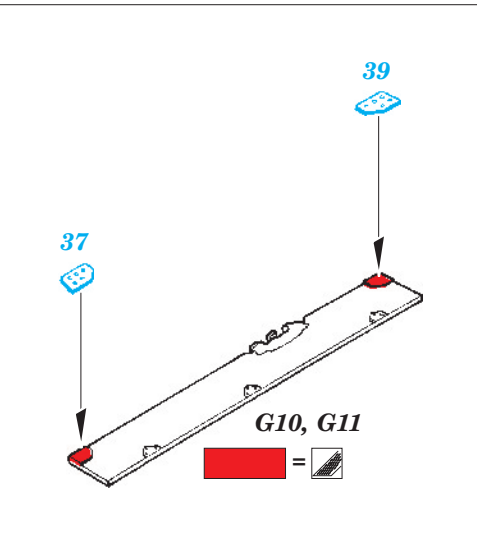

Il-2m exterior

eduard

32 290

1/32 scale detail set for Hobby Boss kit • sada detailů pro model 1/32 Hobby Boss

- APPLY EXPRESS MASK AND PAINT BEFORE GLUING
POUŽIT EXPRESS MASK NABARVIT PŘED SLEPENÍM
- SYMMETRICAL ASSEMBLY
SYMETRICKÁ MONTÁŽ
- REMOVE
ODSTRANIT
- GRIND
OBROUSIT
- DRILL HOLE
VRTAT OTVOR
- BEND
OHNOUT
- OPTION
VOLBA
- REPLACE
NAHRADIT

ORIGINAL KIT PARTS
PŮVODNÍ DÍLY STAVEBNICE
 PHOTO-ETCHED PARTS
LEPTANÉ DÍLY
 PARTS TO BE REMOVED
DÍLY K ODSTRANĚNÍ
 FILL
TMELIT

For further detail sets look for **eduard** 32 713 Il-2m two seater interior S.A. (not included in this set)

For further detail sets look for **eduard** 32 291 Il-2m landing flaps (not included in this set)

For further detail sets look for **eduard** 32 308 Il-2m two seater armament and bomb tails (not included in this set)