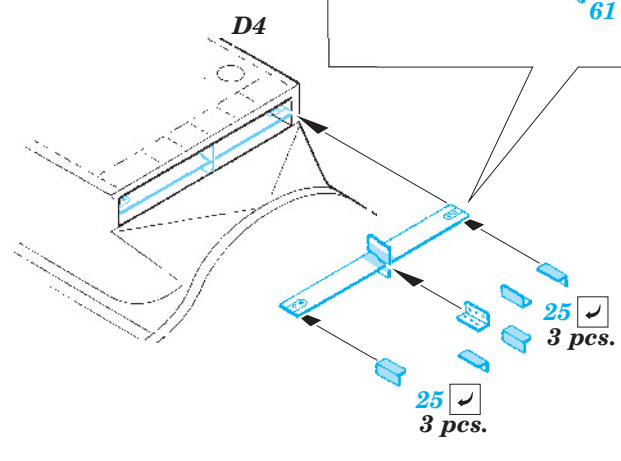

Il-2m exterior

eduard

32 290

1/32 scale detail set for Hobby Boss kit • sada detailů pro model 1/32 Hobby Boss

- APPLY EXPRESS MASK AND PAINT BEFORE GLUING
POUŽIT EXPRESS MASK NABARVIT PŘED SLEPENÍM
- SYMMETRICAL ASSEMBLY
SYMETRICKÁ MONTÁŽ
- REMOVE
ODSTRANIT
- GRIND
OBROUSIT
- DRILL HOLE
VRTAT OTVOR
- BEND
OHNOUT
- OPTION
VOLBA
- REPLACE
NAHRADIT

ORIGINAL KIT PARTS
PŮVODNÍ DÍLY STAVEBNICE
 PHOTO-ETCHED PARTS
LEPTANÉ DÍLY
 PARTS TO BE REMOVED
DÍLY K ODSTRANĚNÍ
 FILL
TMELIT

For further detail sets look for **eduard** 32 713 Il-2m two seater interior S.A. (not included in this set)

For further detail sets look for **eduard** 32 291 Il-2m landing flaps (not included in this set)

For further detail sets look for **eduard** 32 308 Il-2m two seater armament and bomb tails (not included in this set)