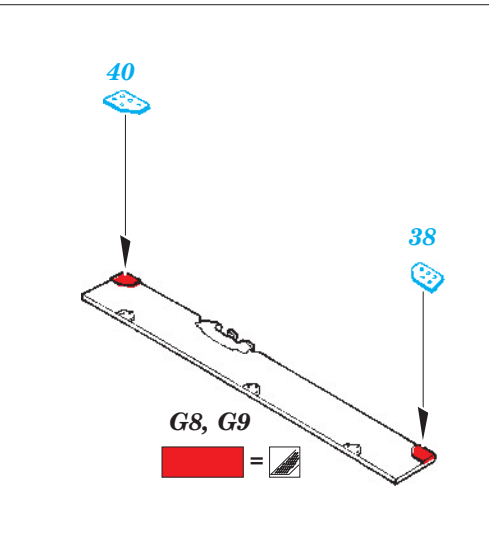

Il-2m exterior

eduard

32 290

1/32 scale detail set for Hobby Boss kit • sada detailů pro model 1/32 Hobby Boss

- APPLY EXPRESS MASK AND PAINT BEFORE GLUING
POUŽIT EXPRESS MASK NABARVIT PŘED SLEPENÍM
- SYMMETRICAL ASSEMBLY
SYMETRICKÁ MONTÁŽ
- REMOVE
ODSTRANIT
- GRIND
OBROUSIT
- DRILL HOLE
VRTAT OTVOR
- BEND
OHNOUT
- OPTION
VOLBA
- REPLACE
NAHRADIT

ORIGINAL KIT PARTS
PŮVODNÍ DÍLY STAVEBNICE
 PHOTO-ETCHED PARTS
LEPTANÉ DÍLY
 PARTS TO BE REMOVED
DÍLY K ODSTRANĚNÍ
 FILL
TMELIT

For further detail sets look for **eduard** 32 713 Il-2m two seater interior S.A. (not included in this set)

For further detail sets look for **eduard** 32 291 Il-2m landing flaps (not included in this set)

For further detail sets look for **eduard** 32 308 Il-2m two seater armament and bomb tails (not included in this set)