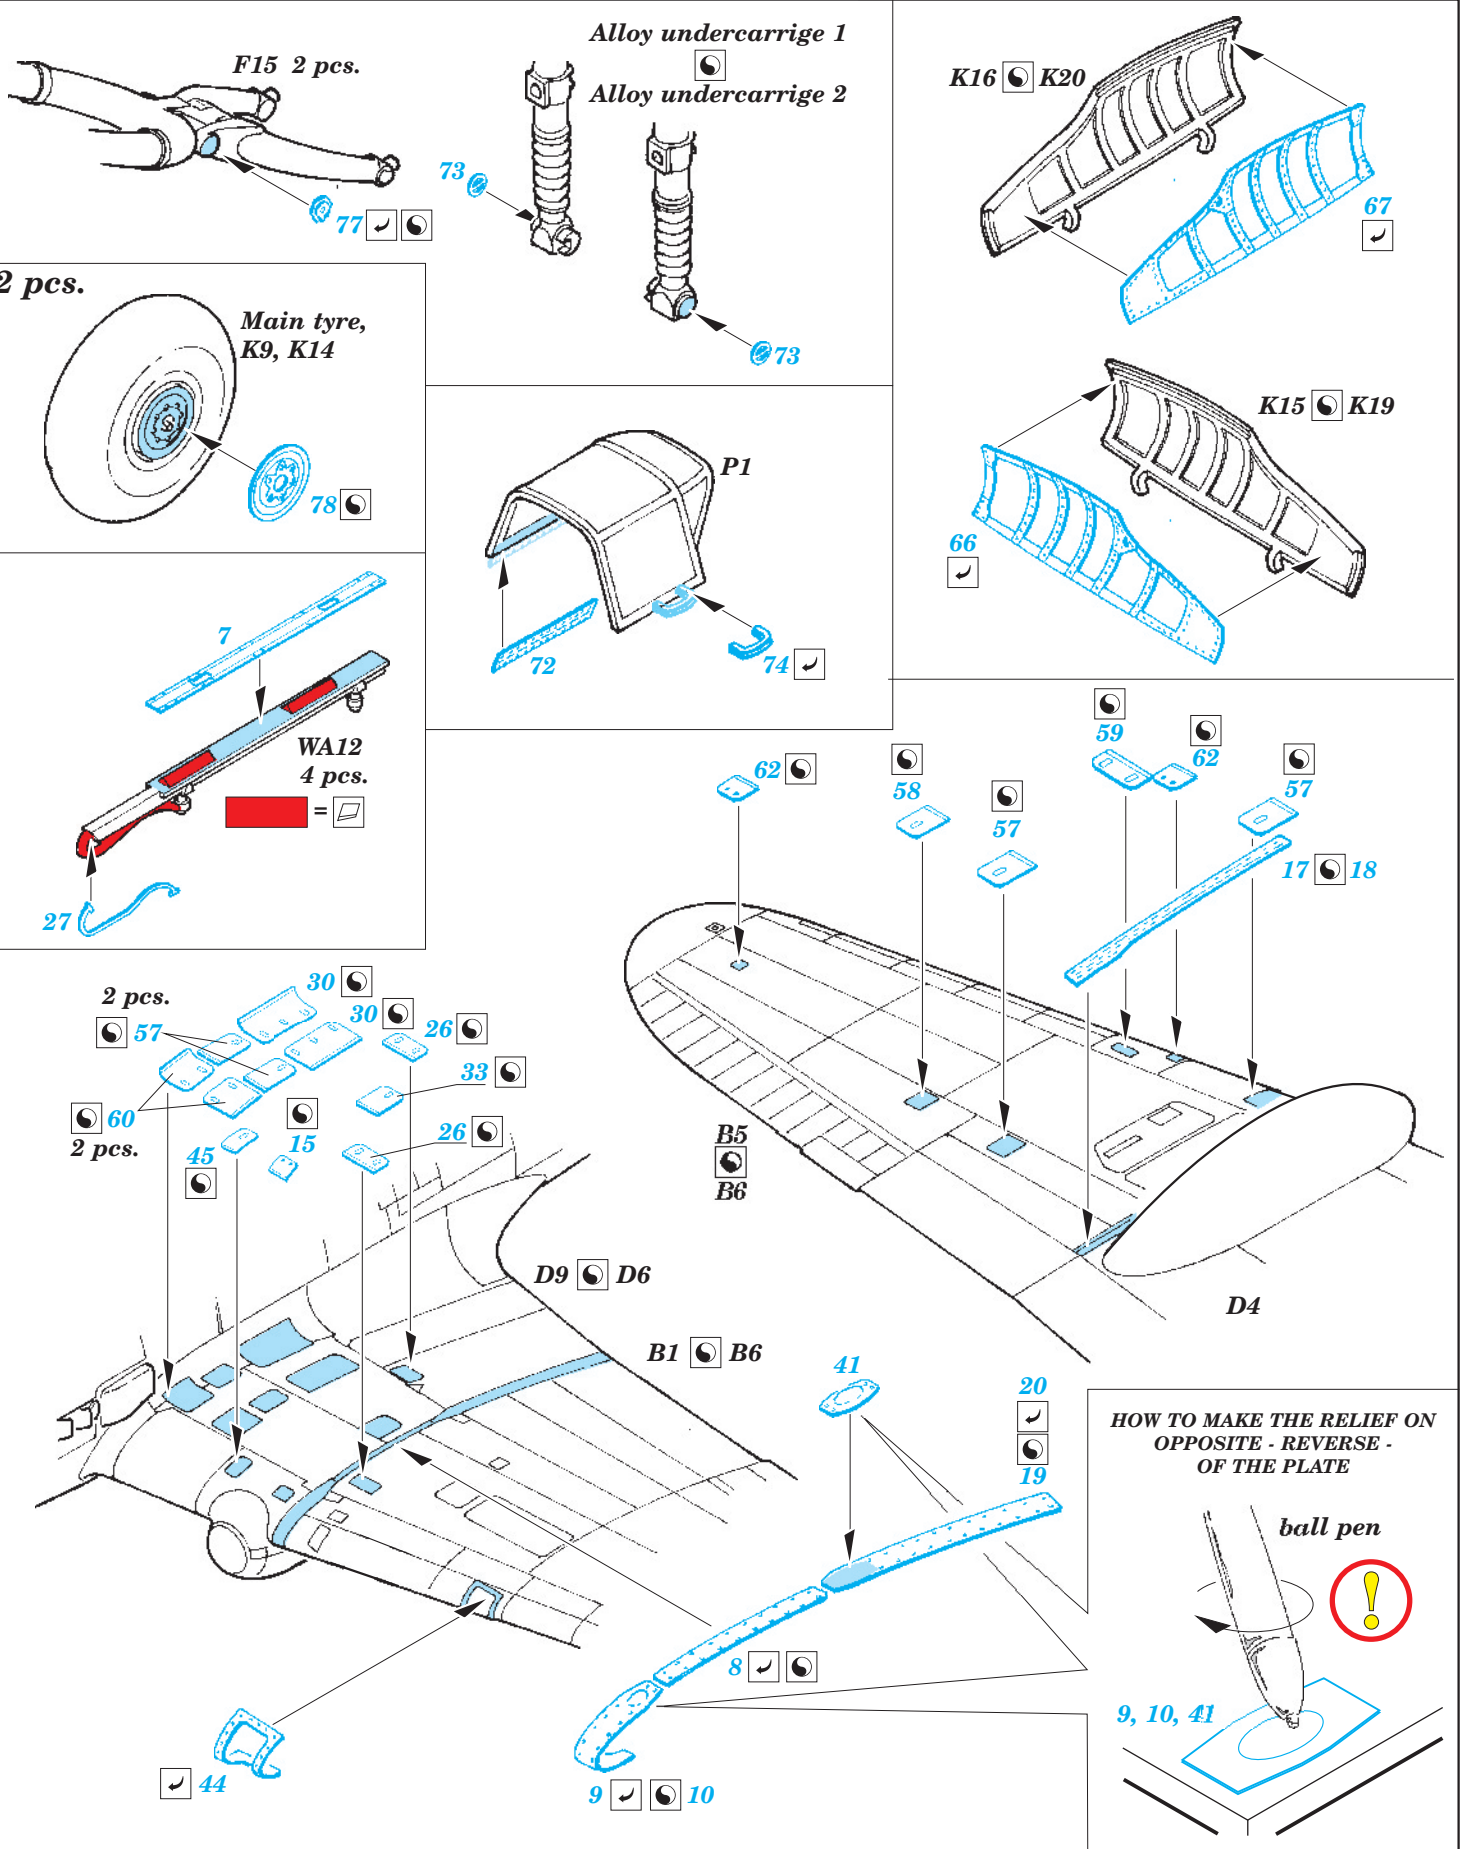

Il-2m exterior

eduard

32 290

1/32 scale detail set for Hobby Boss kit • sada detailů pro model 1/32 Hobby Boss

- APPLY EXPRESS MASK AND PAINT BEFORE GLUING
POUŽIT EXPRESS MASK NABARVIT PŘED SLEPENÍM
- SYMMETRICAL ASSEMBLY
SYMETRICKÁ MONTÁŽ
- REMOVE
ODSTRANIT
- GRIND
OBROUSIT
- DRILL HOLE
VRTAT OTVOR
- BEND
OHNOUT
- OPTION
VOLBA
- REPLACE
NAHRADIT

ORIGINAL KIT PARTS
PŮVODNÍ DÍLY STAVEBNICE
 PHOTO-ETCHED PARTS
LEPTANÉ DÍLY
 PARTS TO BE REMOVED
DÍLY K ODSTRANĚNÍ
 FILL
TMELIT

For further detail sets look for **eduard** 32 713 Il-2m two seater interior S.A. (not included in this set)

For further detail sets look for **eduard** 32 291 Il-2m landing flaps (not included in this set)

For further detail sets look for **eduard** 32 308 Il-2m two seater armament and bomb tails (not included in this set)