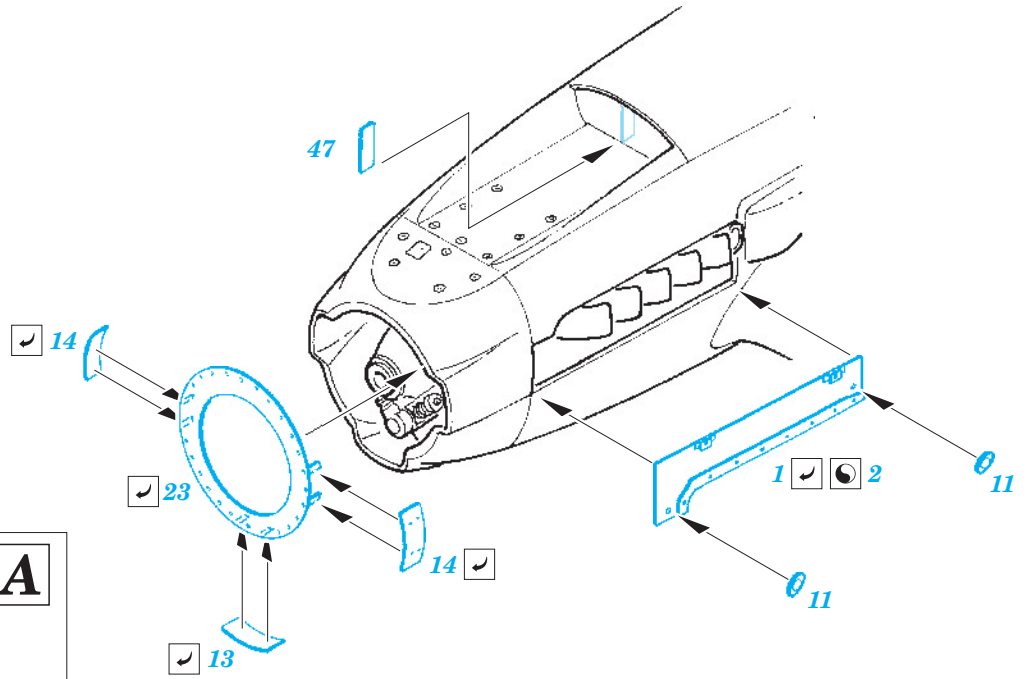

Il-2m exterior

eduard

32 290

1/32 scale detail set for Hobby Boss kit • sada detailů pro model 1/32 Hobby Boss

- APPLY EXPRESS MASK AND PAINT BEFORE GLUING
POUŽIT EXPRESS MASK NABARVIT PŘED SLEPENÍM
- SYMMETRICAL ASSEMBLY
SYMETRICKÁ MONTÁŽ
- REMOVE
ODSTRANIT
- GRIND
OBROUSIT
- DRILL HOLE
VRTAT OTVOR
- BEND
OHNOUT
- OPTION
VOLBA
- REPLACE
NAHRADIT

ORIGINAL KIT PARTS
PŮVODNÍ DÍLY STAVEBNICE
 PHOTO-ETCHED PARTS
LEPTANÉ DÍLY
 PARTS TO BE REMOVED
DÍLY K ODSTRANĚNÍ
 FILL
TMELIT

For further detail sets look for **eduard** 32 713 Il-2m two seater interior S.A. (not included in this set)

For further detail sets look for **eduard** 32 291 Il-2m landing flaps (not included in this set)

For further detail sets look for **eduard** 32 308 Il-2m two seater armament and bomb tails (not included in this set)