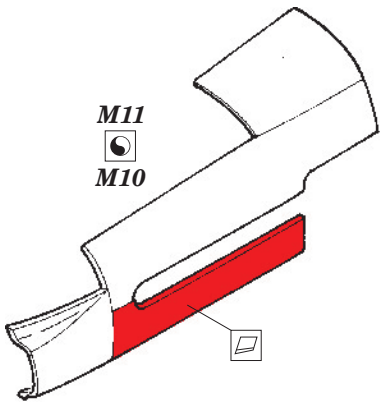

Il-2m exterior

eduard

32 290

1/32 scale detail set for Hobby Boss kit • sada detailů pro model 1/32 Hobby Boss

- APPLY EXPRESS MASK AND PAINT BEFORE GLUING
POUŽIT EXPRESS MASK NABARVIT PŘED SLEPENÍM
- SYMMETRICAL ASSEMBLY
SYMETRICKÁ MONTÁŽ
- REMOVE
ODSTRANIT
- GRIND
OBROUSIT
- DRILL HOLE
VRTAT OTVOR
- BEND
OHNOUT
- OPTION
VOLBA
- REPLACE
NAHRADIT

ORIGINAL KIT PARTS
PŮVODNÍ DÍLY STAVEBNICE
 PHOTO-ETCHED PARTS
LEPTANÉ DÍLY
 PARTS TO BE REMOVED
DÍLY K ODSTRANĚNÍ
 FILL
TMELIT

For further detail sets look for **eduard** 32 713 Il-2m two seater interior S.A. (not included in this set)

For further detail sets look for **eduard** 32 291 Il-2m landing flaps (not included in this set)

For further detail sets look for **eduard** 32 308 Il-2m two seater armament and bomb tails (not included in this set)