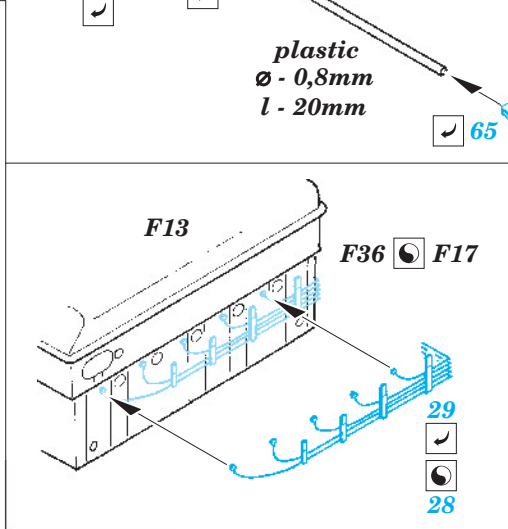

Il-2m exterior

eduard

32 290

1/32 scale detail set for Hobby Boss kit • sada detailů pro model 1/32 Hobby Boss

- APPLY EXPRESS MASK AND PAINT BEFORE GLUING
POUŽIT EXPRESS MASK NABARVIT PŘED SLEPENÍM
- SYMMETRICAL ASSEMBLY
SYMETRICKÁ MONTÁŽ
- REMOVE
ODSTRANIT
- GRIND
OBROUSIT
- DRILL HOLE
VRTAT OTVOR
- BEND
OHNOUT
- OPTION
VOLBA
- REPLACE
NAHRADIT

ORIGINAL KIT PARTS
PŮVODNÍ DÍLY STAVEBNICE
 PHOTO-ETCHED PARTS
LEPTANÉ DÍLY
 PARTS TO BE REMOVED
DÍLY K ODSTRANĚNÍ
 FILL
TMELIT

For further detail sets look for **eduard** 32 713 Il-2m two seater interior S.A. (not included in this set)

For further detail sets look for **eduard** 32 291 Il-2m landing flaps (not included in this set)

For further detail sets look for **eduard** 32 308 Il-2m two seater armament and bomb tails (not included in this set)