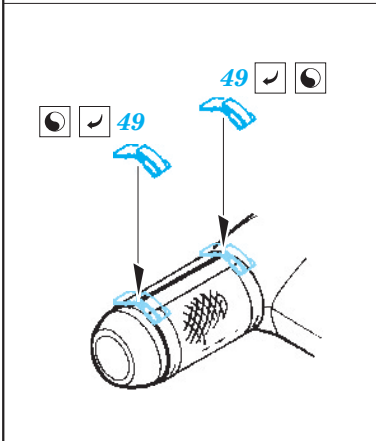

Il-2m exterior

eduard

32 290

1/32 scale detail set for Hobby Boss kit • sada detailů pro model 1/32 Hobby Boss

- APPLY EXPRESS MASK AND PAINT BEFORE GLUING
POUŽIT EXPRESS MASK NABARVIT PŘED SLEPENÍM
- SYMMETRICAL ASSEMBLY
SYMETRICKÁ MONTÁŽ
- REMOVE
ODSTRANIT
- GRIND
OBROUSIT
- DRILL HOLE
VRTAT OTVOR
- BEND
OHNOUT
- OPTION
VOLBA
- REPLACE
NAHRADIT

ORIGINAL KIT PARTS
PŮVODNÍ DÍLY STAVEBNICE
 PHOTO-ETCHED PARTS
LEPTANÉ DÍLY
 PARTS TO BE REMOVED
DÍLY K ODSTRANĚNÍ
 FILL
TMELIT

For further detail sets look for **eduard** 32 713 Il-2m two seater interior S.A. (not included in this set)

For further detail sets look for **eduard** 32 291 Il-2m landing flaps (not included in this set)

For further detail sets look for **eduard** 32 308 Il-2m two seater armament and bomb tails (not included in this set)