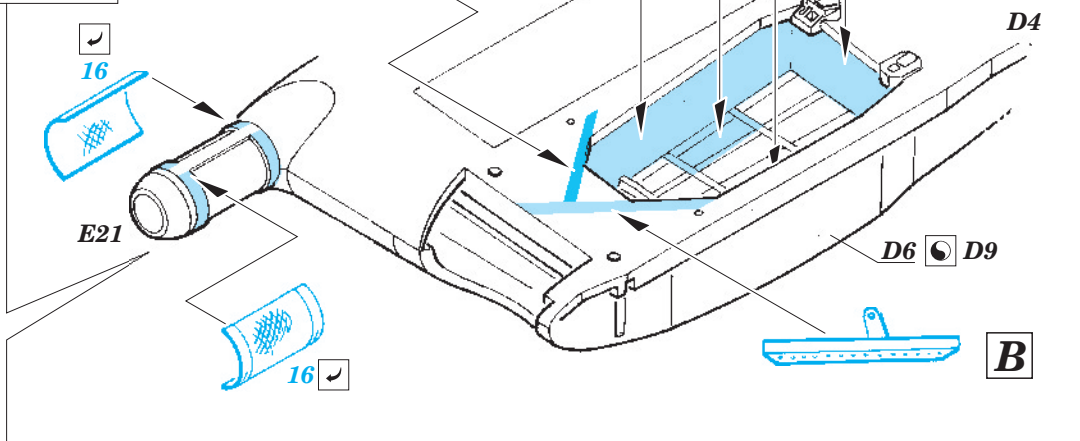

Il-2m exterior

eduard

32 290

1/32 scale detail set for Hobby Boss kit • sada detailů pro model 1/32 Hobby Boss

- APPLY EXPRESS MASK AND PAINT BEFORE GLUING
POUŽIT EXPRESS MASK NABARVIT PŘED SLEPENÍM
- SYMMETRICAL ASSEMBLY
SYMETRICKÁ MONTÁŽ
- REMOVE
ODSTRANIT
- GRIND
OBROUSIT
- DRILL HOLE
VRTAT OTVOR
- BEND
OHNOUT
- OPTION
VOLBA
- REPLACE
NAHRADIT

ORIGINAL KIT PARTS
PŮVODNÍ DÍLY STAVEBNICE
 PHOTO-ETCHED PARTS
LEPTANÉ DÍLY
 PARTS TO BE REMOVED
DÍLY K ODSTRANĚNÍ
 FILL
TMELIT

For further detail sets look for **eduard** 32 713 Il-2m two seater interior S.A. (not included in this set)

For further detail sets look for **eduard** 32 291 Il-2m landing flaps (not included in this set)

For further detail sets look for **eduard** 32 308 Il-2m two seater armament and bomb tails (not included in this set)