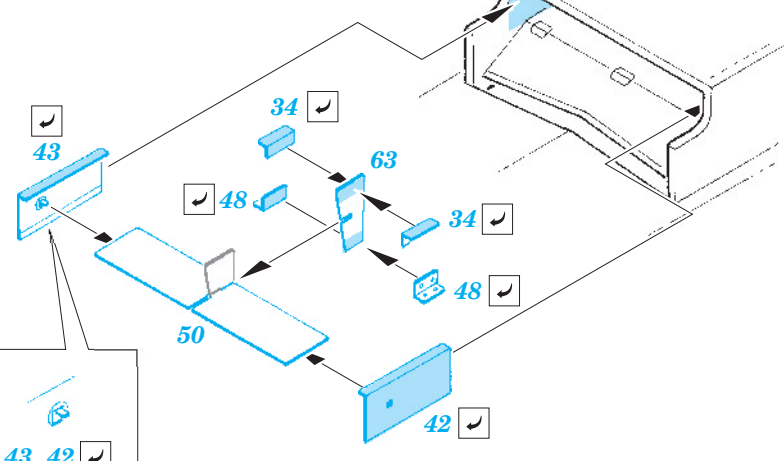

Il-2m exterior

eduard

32 290

1/32 scale detail set for Hobby Boss kit • sada detailů pro model 1/32 Hobby Boss

- APPLY EXPRESS MASK AND PAINT BEFORE GLUING
POUŽIT EXPRESS MASK NABARVIT PŘED SLEPENÍM
- SYMMETRICAL ASSEMBLY
SYMETRICKÁ MONTÁŽ
- REMOVE
ODSTRANIT
- GRIND
OBROUSIT
- DRILL HOLE
VRTAT OTVOR
- BEND
OHNOUT
- OPTION
VOLBA
- REPLACE
NAHRADIT

ORIGINAL KIT PARTS
PŮVODNÍ DÍLY STAVEBNICE
 PHOTO-ETCHED PARTS
LEPTANÉ DÍLY
 PARTS TO BE REMOVED
DÍLY K ODSTRANĚNÍ
 FILL
TMELIT

For further detail sets look for **eduard** 32 713 Il-2m two seater interior S.A. (not included in this set)

For further detail sets look for **eduard** 32 291 Il-2m landing flaps (not included in this set)

For further detail sets look for **eduard** 32 308 Il-2m two seater armament and bomb tails (not included in this set)