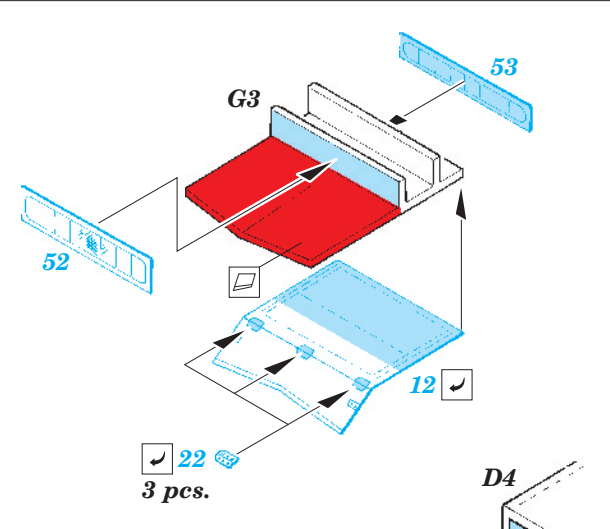

Il-2m exterior

eduard

32 290

1/32 scale detail set for Hobby Boss kit • sada detailů pro model 1/32 Hobby Boss

- APPLY EXPRESS MASK AND PAINT BEFORE GLUING
POUŽIT EXPRESS MASK NABARVIT PŘED SLEPENÍM
- SYMMETRICAL ASSEMBLY
SYMETRICKÁ MONTÁŽ
- REMOVE
ODSTRANIT
- GRIND
OBROUSIT
- DRILL HOLE
VRTAT OTVOR
- BEND
OHNOUT
- OPTION
VOLBA
- REPLACE
NAHRADIT

ORIGINAL KIT PARTS
PŮVODNÍ DÍLY STAVEBNICE
 PHOTO-ETCHED PARTS
LEPTANÉ DÍLY
 PARTS TO BE REMOVED
DÍLY K ODSTRANĚNÍ
 FILL
TMELIT

For further detail sets look for **eduard** 32 713 Il-2m two seater interior S.A. (not included in this set)

For further detail sets look for **eduard** 32 291 Il-2m landing flaps (not included in this set)

For further detail sets look for **eduard** 32 308 Il-2m two seater armament and bomb tails (not included in this set)