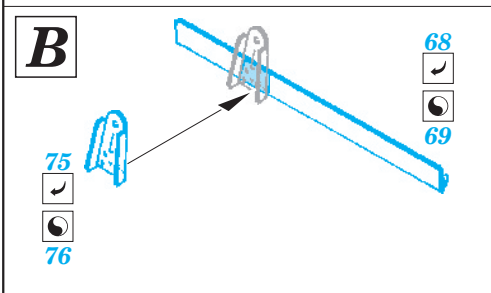

Il-2m exterior

eduard

32 290

1/32 scale detail set for Hobby Boss kit • sada detailů pro model 1/32 Hobby Boss

- APPLY EXPRESS MASK AND PAINT BEFORE GLUING
POUŽIT EXPRESS MASK NABARVIT PŘED SLEPENÍM
- SYMMETRICAL ASSEMBLY
SYMETRICKÁ MONTÁŽ
- REMOVE
ODSTRANIT
- GRIND
OBROUSIT
- DRILL HOLE
VRTAT OTVOR
- BEND
OHNOUT
- OPTION
VOLBA
- REPLACE
NAHRADIT

ORIGINAL KIT PARTS
PŮVODNÍ DÍLY STAVEBNICE
 PHOTO-ETCHED PARTS
LEPTANÉ DÍLY
 PARTS TO BE REMOVED
DÍLY K ODSTRANĚNÍ
 FILL
TMELIT

For further detail sets look for **eduard** 32 713 Il-2m two seater interior S.A. (not included in this set)

For further detail sets look for **eduard** 32 291 Il-2m landing flaps (not included in this set)

For further detail sets look for **eduard** 32 308 Il-2m two seater armament and bomb tails (not included in this set)