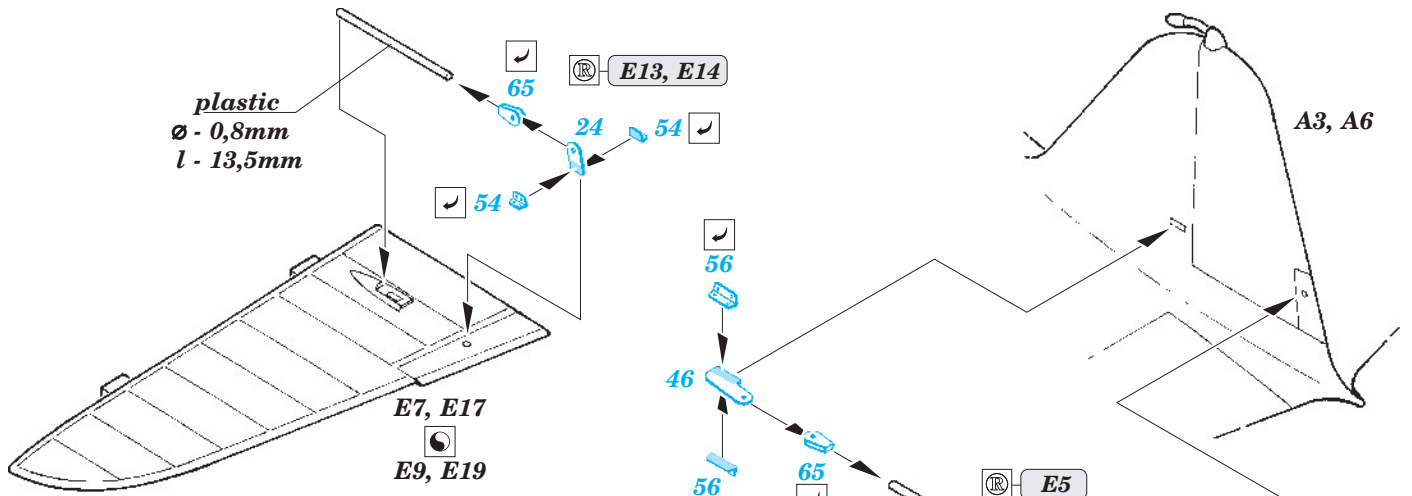

Il-2m exterior

eduard

32 290

1/32 scale detail set for Hobby Boss kit • sada detailů pro model 1/32 Hobby Boss

- APPLY EXPRESS MASK AND PAINT BEFORE GLUING
POUŽIT EXPRESS MASK NABARVIT PŘED SLEPENÍM
- SYMMETRICAL ASSEMBLY
SYMETRICKÁ MONTÁŽ
- REMOVE
ODSTRANIT
- GRIND
OBROUSIT
- DRILL HOLE
VRTAT OTVOR
- BEND
OHNOUT
- OPTION
VOLBA
- REPLACE
NAHRADIT

ORIGINAL KIT PARTS
PŮVODNÍ DÍLY STAVEBNICE
 PHOTO-ETCHED PARTS
LEPTANÉ DÍLY
 PARTS TO BE REMOVED
DÍLY K ODSTRANĚNÍ
 FILL
TMELIT

For further detail sets look for **eduard** 32 713 Il-2m two seater interior S.A. (not included in this set)

For further detail sets look for **eduard** 32 291 Il-2m landing flaps (not included in this set)

For further detail sets look for **eduard** 32 308 Il-2m two seater armament and bomb tails (not included in this set)