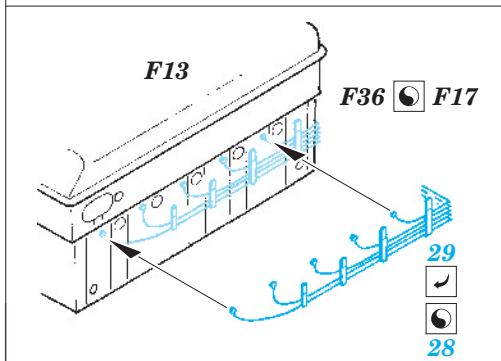

Il-2m3 exterior

eduard

32 312

1/32 scale detail set for Hobby Boss kit • sada detailů pro model 1/32 Hobby Boss

- APPLY EXPRESS MASK AND PAINT BEFORE GLUING
POUŽIT EXPRESS MASK NABARVIT PŘED SLEPENÍM
- SYMMETRICAL ASSEMBLY
SYMETRICKÁ MONTÁŽ
- REMOVE
ODSTRANIT
- GRIND
OBROUSIT
- DRILL HOLE
VRTAT OTVOR
- BEND
OHNOUT
- OPTION
VOLBA
- REPLACE
NAHRADIT

ORIGINAL KIT PARTS
PŮVODNÍ DÍLY STAVEBNICE
 PHOTO-ETCHED PARTS
LEPTANÉ DÍLY
 PARTS TO BE REMOVED
DÍLY K ODSTRANĚNÍ
 FILL
TMELIT

2 pcs.

For further detail sets look for **eduard** 32 713 Il-2m two seater interior S.A. (not included in this set)

For further detail sets look for **eduard** 32 311 Il-2m3 landing flaps (not included in this set)

For further detail sets look for **eduard** 32 308 Il-2m two seater armament and bomb tails (not included in this set)