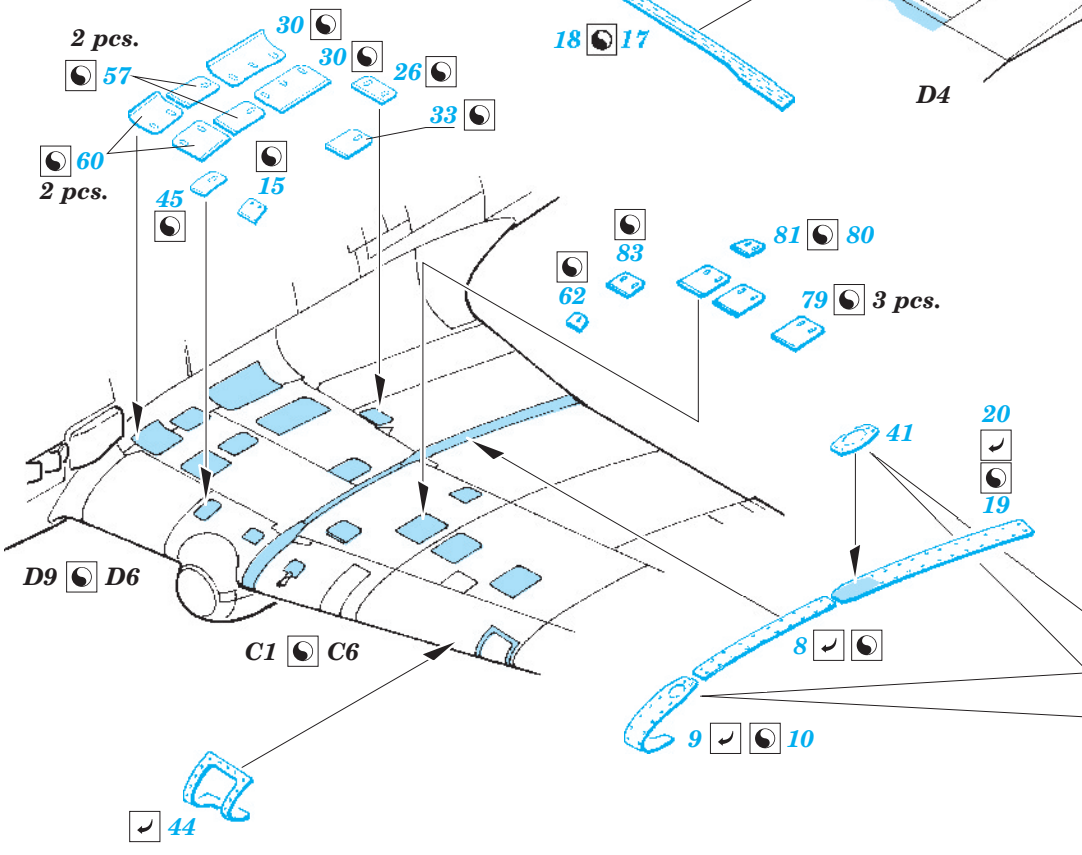

Il-2m3 exterior

eduard

32 312

1/32 scale detail set for Hobby Boss kit • sada detailů pro model 1/32 Hobby Boss

- APPLY EXPRESS MASK AND PAINT BEFORE GLUING
POUŽIT EXPRESS MASK NABARVIT PŘED SLEPENÍM
- SYMMETRICAL ASSEMBLY
SYMETRICKÁ MONTÁŽ
- REMOVE
ODSTRANIT
- GRIND
OBROUSIT
- DRILL HOLE
VRTAT OTVOR
- BEND
OHNOUT
- OPTION
VOLBA
- REPLACE
NAHRADIT

ORIGINAL KIT PARTS
PŮVODNÍ DÍLY STAVEBNICE
 PHOTO-ETCHED PARTS
LEPTANÉ DÍLY
 PARTS TO BE REMOVED
DÍLY K ODSTRANĚNÍ
 FILL
TMELIT

2 pcs.

For further detail sets look for **eduard** 32 713 Il-2m two seater interior S.A. (not included in this set)

For further detail sets look for **eduard** 32 311 Il-2m3 landing flaps (not included in this set)

For further detail sets look for **eduard** 32 308 Il-2m two seater armament and bomb tails (not included in this set)