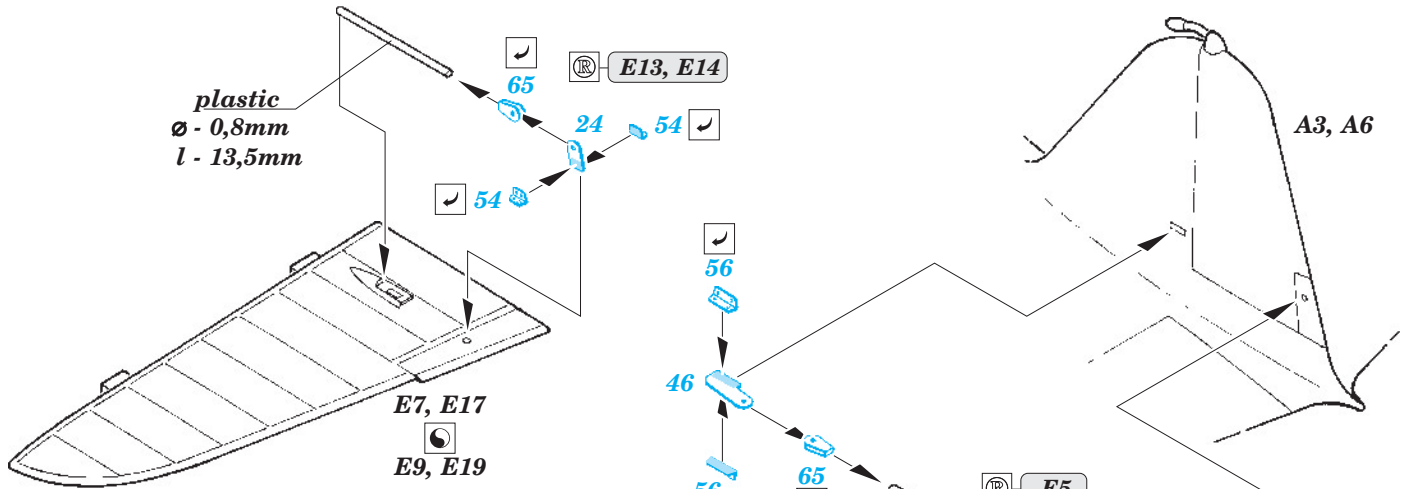

Il-2m3 exterior

eduard

32 312

1/32 scale detail set for Hobby Boss kit • sada detailů pro model 1/32 Hobby Boss

- APPLY EXPRESS MASK AND PAINT BEFORE GLUING
POUŽIT EXPRESS MASK NABARVIT PŘED SLEPENÍM
- SYMMETRICAL ASSEMBLY
SYMETRICKÁ MONTÁŽ
- REMOVE
ODSTRANIT
- GRIND
OBROUSIT
- DRILL HOLE
VRTAT OTVOR
- BEND
OHNOUT
- OPTION
VOLBA
- REPLACE
NAHRADIT

ORIGINAL KIT PARTS
PŮVODNÍ DÍLY STAVEBNICE
 PHOTO-ETCHED PARTS
LEPTANÉ DÍLY
 PARTS TO BE REMOVED
DÍLY K ODSTRANĚNÍ
 FILL
TMELIT

2 pcs.

For further detail sets look for **eduard** 32 713 Il-2m two seater interior S.A. (not included in this set)

For further detail sets look for **eduard** 32 311 Il-2m3 landing flaps (not included in this set)

For further detail sets look for **eduard** 32 308 Il-2m two seater armament and bomb tails (not included in this set)