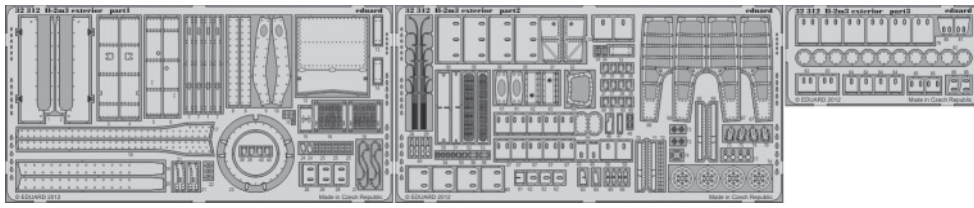

Il-2m3 exterior

eduard

32 312

1/32 scale detail set for Hobby Boss kit • sada detailů pro model 1/32 Hobby Boss

- APPLY EXPRESS MASK AND PAINT BEFORE GLUING
POUŽIT EXPRESS MASK NABARVIT PŘED SLEPENÍM
- SYMMETRICAL ASSEMBLY
SYMETRICKÁ MONTÁŽ
- REMOVE
ODSTRANIT
- GRIND
OBROUSIT
- DRILL HOLE
VRTAT OTVOR
- BEND
OHNOUT
- OPTION
VOLBA
- REPLACE
NAHRADIT

ORIGINAL KIT PARTS
PŮVODNÍ DÍLY STAVEBNICE
 PHOTO-ETCHED PARTS
LEPTANÉ DÍLY
 PARTS TO BE REMOVED
DÍLY K ODSTRANĚNÍ
 FILL
TMELIT

2 pcs.

For further detail sets look for **eduard** 32 713 Il-2m two seater interior S.A. (not included in this set)

For further detail sets look for **eduard** 32 311 Il-2m3 landing flaps (not included in this set)

For further detail sets look for **eduard** 32 308 Il-2m two seater armament and bomb tails (not included in this set)