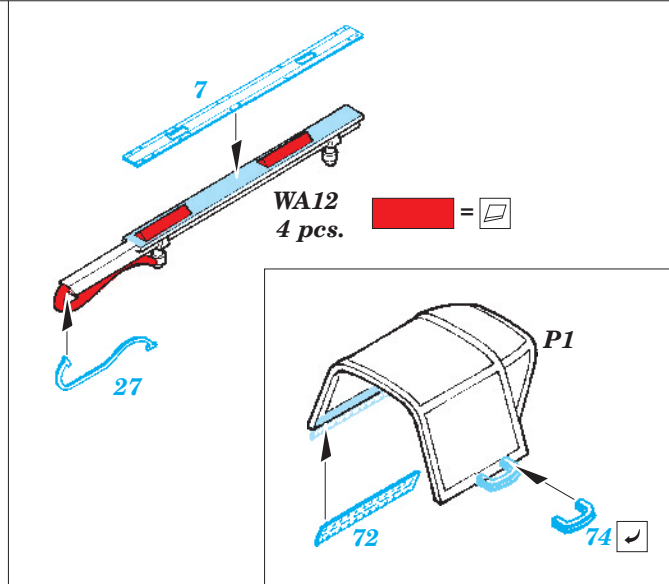

Il-2m3 exterior

eduard

32 312

1/32 scale detail set for Hobby Boss kit • sada detailů pro model 1/32 Hobby Boss

- APPLY EXPRESS MASK AND PAINT BEFORE GLUING
POUŽIT EXPRESS MASK NABARVIT PŘED SLEPENÍM
- SYMMETRICAL ASSEMBLY
SYMETRICKÁ MONTÁŽ
- REMOVE
ODSTRANIT
- GRIND
OBROUSIT
- DRILL HOLE
VRTAT OTVOR
- BEND
OHNOUT
- OPTION
VOLBA
- REPLACE
NAHRADIT

ORIGINAL KIT PARTS
PŮVODNÍ DÍLY STAVEBNICE
 PHOTO-ETCHED PARTS
LEPTANÉ DÍLY
 PARTS TO BE REMOVED
DÍLY K ODSTRANĚNÍ
 FILL
TMELIT

2 pcs.

For further detail sets look for **eduard** 32 713 Il-2m two seater interior S.A. (not included in this set)

For further detail sets look for **eduard** 32 311 Il-2m3 landing flaps (not included in this set)

For further detail sets look for **eduard** 32 308 Il-2m two seater armament and bomb tails (not included in this set)