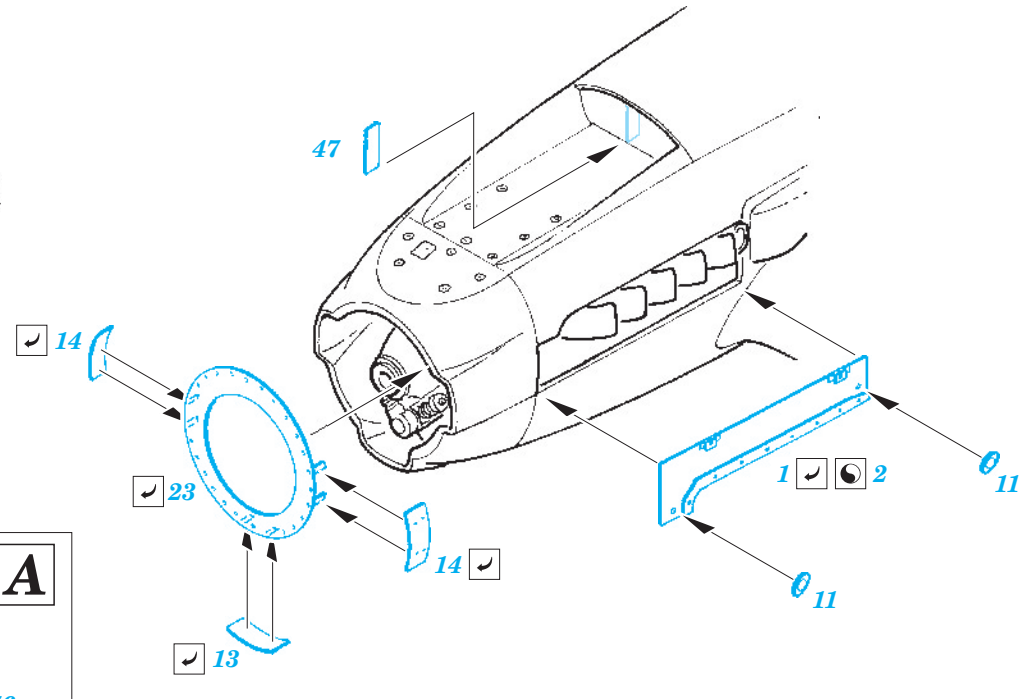

Il-2m3 exterior

eduard

32 312

1/32 scale detail set for Hobby Boss kit • sada detailů pro model 1/32 Hobby Boss

- APPLY EXPRESS MASK AND PAINT BEFORE GLUING
POUŽIT EXPRESS MASK NABARVIT PŘED SLEPENÍM
- SYMMETRICAL ASSEMBLY
SYMETRICKÁ MONTÁŽ
- REMOVE
ODSTRANIT
- GRIND
OBROUSIT
- DRILL HOLE
VRTAT OTVOR
- BEND
OHNOUT
- OPTION
VOLBA
- REPLACE
NAHRADIT

ORIGINAL KIT PARTS
PŮVODNÍ DÍLY STAVEBNICE
 PHOTO-ETCHED PARTS
LEPTANÉ DÍLY
 PARTS TO BE REMOVED
DÍLY K ODSTRANĚNÍ
 FILL
TMELIT

2 pcs.

For further detail sets look for **eduard** 32 713 Il-2m two seater interior S.A. (not included in this set)

For further detail sets look for **eduard** 32 311 Il-2m3 landing flaps (not included in this set)

For further detail sets look for **eduard** 32 308 Il-2m two seater armament and bomb tails (not included in this set)