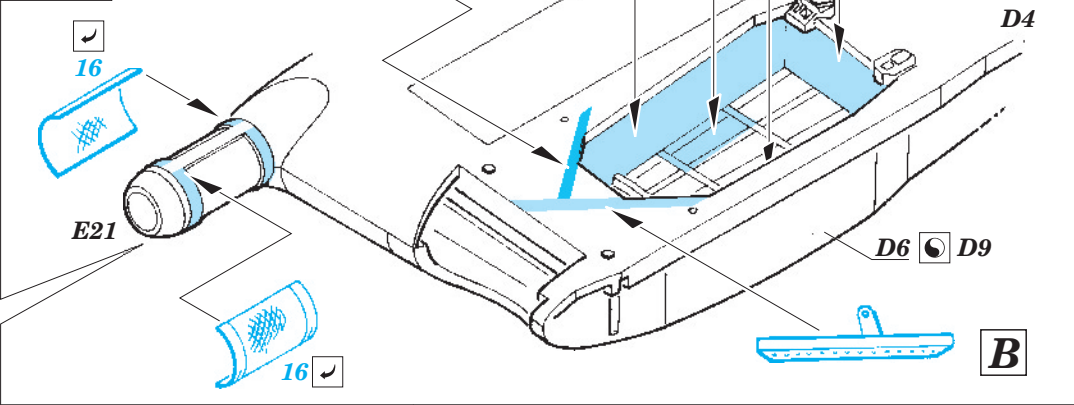

Il-2m3 exterior

eduard

32 312

1/32 scale detail set for Hobby Boss kit • sada detailů pro model 1/32 Hobby Boss

- APPLY EXPRESS MASK AND PAINT BEFORE GLUING
POUŽIT EXPRESS MASK NABARVIT PŘED SLEPENÍM
- SYMMETRICAL ASSEMBLY
SYMETRICKÁ MONTÁŽ
- REMOVE
ODSTRANIT
- GRIND
OBROUSIT
- DRILL HOLE
VRTAT OTVOR
- BEND
OHNOUT
- OPTION
VOLBA
- REPLACE
NAHRADIT

ORIGINAL KIT PARTS
PŮVODNÍ DÍLY STAVEBNICE
 PHOTO-ETCHED PARTS
LEPTANÉ DÍLY
 PARTS TO BE REMOVED
DÍLY K ODSTRANĚNÍ
 FILL
TMELIT

2 pcs.

For further detail sets look for **eduard** 32 713 Il-2m two seater interior S.A. (not included in this set)

For further detail sets look for **eduard** 32 311 Il-2m3 landing flaps (not included in this set)

For further detail sets look for **eduard** 32 308 Il-2m two seater armament and bomb tails (not included in this set)