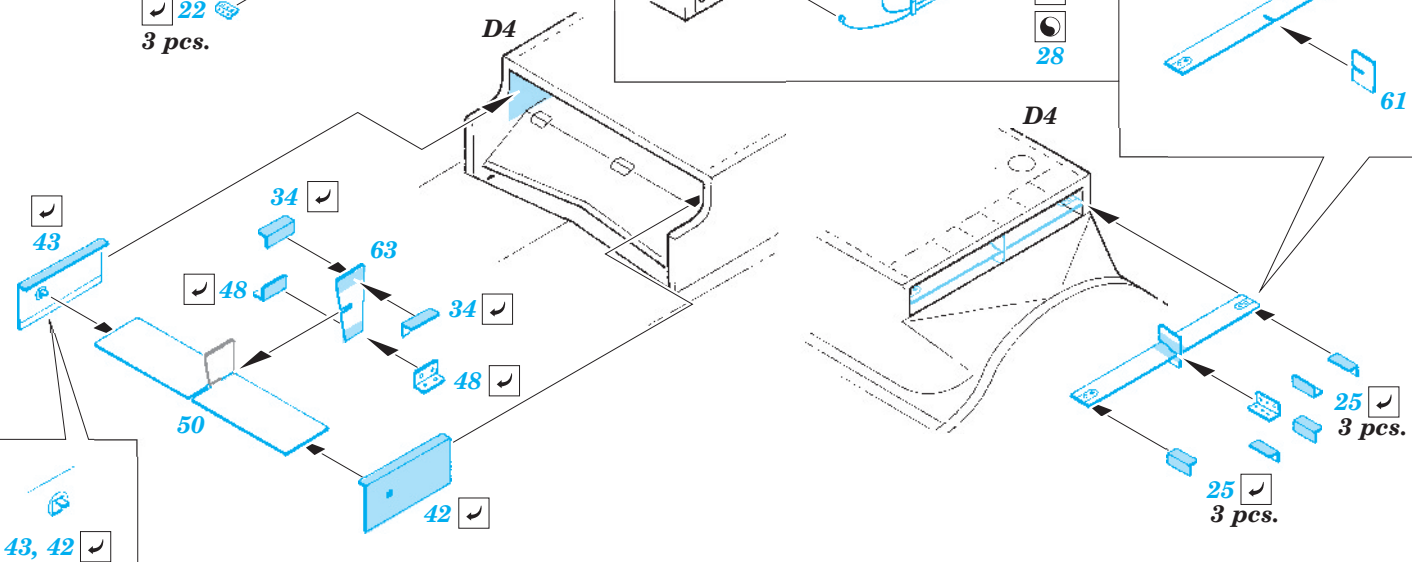

Il-2m3 exterior

eduard

32 312

1/32 scale detail set for Hobby Boss kit • sada detailů pro model 1/32 Hobby Boss

- APPLY EXPRESS MASK AND PAINT BEFORE GLUING
POUŽIT EXPRESS MASK NABARVIT PŘED SLEPENÍM
- SYMMETRICAL ASSEMBLY
SYMETRICKÁ MONTÁŽ
- REMOVE
ODSTRANIT
- GRIND
OBROUSIT
- DRILL HOLE
VRTAT OTVOR
- BEND
OHNOUT
- OPTION
VOLBA
- REPLACE
NAHRADIT

ORIGINAL KIT PARTS
PŮVODNÍ DÍLY STAVEBNICE
 PHOTO-ETCHED PARTS
LEPTANÉ DÍLY
 PARTS TO BE REMOVED
DÍLY K ODSTRANĚNÍ
 FILL
TMELIT

2 pcs.

For further detail sets look for **eduard** 32 713 Il-2m two seater interior S.A. (not included in this set)

For further detail sets look for **eduard** 32 311 Il-2m3 landing flaps (not included in this set)

For further detail sets look for **eduard** 32 308 Il-2m two seater armament and bomb tails (not included in this set)