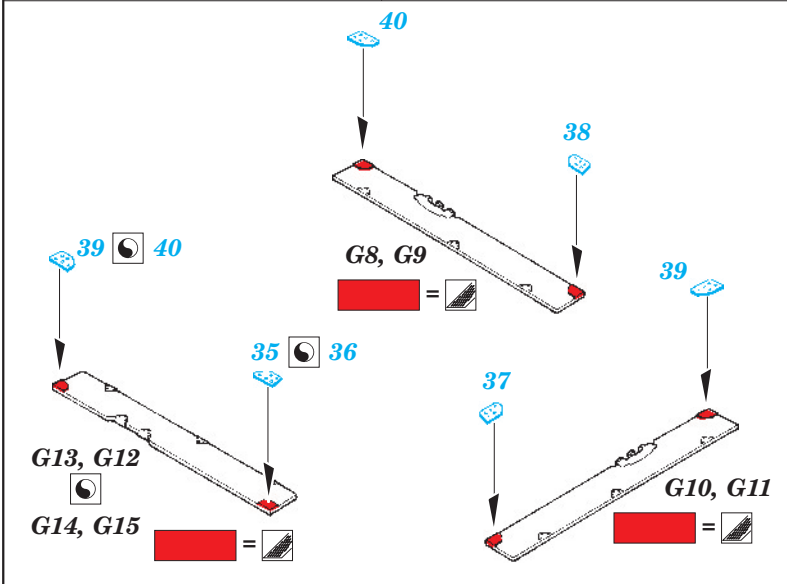

Il-2m3 exterior

eduard

32 312

1/32 scale detail set for Hobby Boss kit • sada detailů pro model 1/32 Hobby Boss

- APPLY EXPRESS MASK AND PAINT BEFORE GLUING
POUŽIT EXPRESS MASK NABARVIT PŘED SLEPENÍM
- SYMMETRICAL ASSEMBLY
SYMETRICKÁ MONTÁŽ
- REMOVE
ODSTRANIT
- GRIND
OBROUSIT
- DRILL HOLE
VRTAT OTVOR
- BEND
OHNOUT
- OPTION
VOLBA
- REPLACE
NAHRADIT

ORIGINAL KIT PARTS
PŮVODNÍ DÍLY STAVEBNICE
 PHOTO-ETCHED PARTS
LEPTANÉ DÍLY
 PARTS TO BE REMOVED
DÍLY K ODSTRANĚNÍ
 FILL
TMELIT

2 pcs.

For further detail sets look for **eduard** 32 713 Il-2m two seater interior S.A. (not included in this set)

For further detail sets look for **eduard** 32 311 Il-2m3 landing flaps (not included in this set)

For further detail sets look for **eduard** 32 308 Il-2m two seater armament and bomb tails (not included in this set)