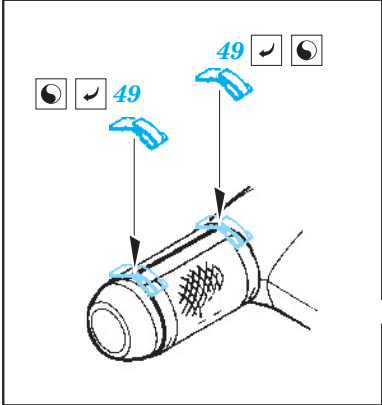

Il-2m3 exterior

eduard

32 312

1/32 scale detail set for Hobby Boss kit • sada detailů pro model 1/32 Hobby Boss

- APPLY EXPRESS MASK AND PAINT BEFORE GLUING
POUŽIT EXPRESS MASK NABARVIT PŘED SLEPENÍM
- SYMMETRICAL ASSEMBLY
SYMETRICKÁ MONTÁŽ
- REMOVE
ODSTRANIT
- GRIND
OBROUSIT
- DRILL HOLE
VRTAT OTVOR
- BEND
OHNOUT
- OPTION
VOLBA
- REPLACE
NAHRADIT

ORIGINAL KIT PARTS
PŮVODNÍ DÍLY STAVEBNICE
 PHOTO-ETCHED PARTS
LEPTANÉ DÍLY
 PARTS TO BE REMOVED
DÍLY K ODSTRANĚNÍ
 FILL
TMELIT

2 pcs.

For further detail sets look for **eduard** 32 713 Il-2m two seater interior S.A. (not included in this set)

For further detail sets look for **eduard** 32 311 Il-2m3 landing flaps (not included in this set)

For further detail sets look for **eduard** 32 308 Il-2m two seater armament and bomb tails (not included in this set)