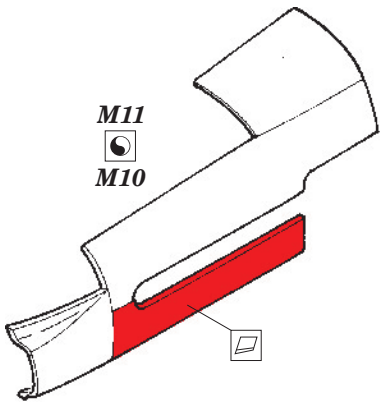

Il-2m3 exterior

eduard

32 312

1/32 scale detail set for Hobby Boss kit • sada detailů pro model 1/32 Hobby Boss

- APPLY EXPRESS MASK AND PAINT BEFORE GLUING
POUŽIT EXPRESS MASK NABARVIT PŘED SLEPENÍM
- SYMMETRICAL ASSEMBLY
SYMETRICKÁ MONTÁŽ
- REMOVE
ODSTRANIT
- GRIND
OBROUSIT
- DRILL HOLE
VRTAT OTVOR
- BEND
OHNOUT
- OPTION
VOLBA
- REPLACE
NAHRADIT

ORIGINAL KIT PARTS
PŮVODNÍ DÍLY STAVEBNICE
 PHOTO-ETCHED PARTS
LEPTANÉ DÍLY
 PARTS TO BE REMOVED
DÍLY K ODSTRANĚNÍ
 FILL
TMELIT

2 pcs.

For further detail sets look for **eduard** 32 713 Il-2m two seater interior S.A. (not included in this set)

For further detail sets look for **eduard** 32 311 Il-2m3 landing flaps (not included in this set)

For further detail sets look for **eduard** 32 308 Il-2m two seater armament and bomb tails (not included in this set)