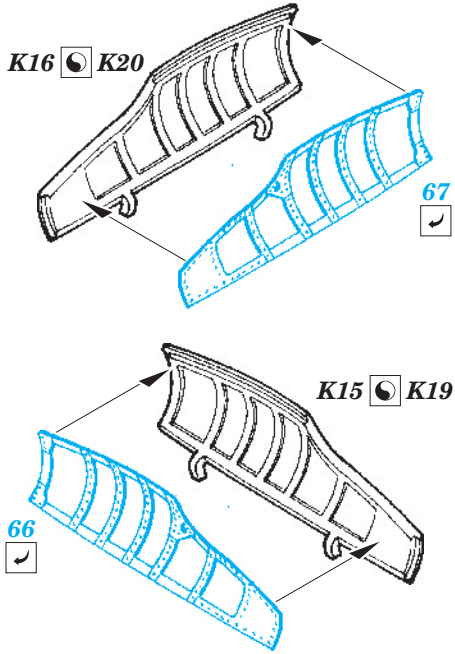

Il-2m3 exterior

eduard

32 312

1/32 scale detail set for Hobby Boss kit • sada detailů pro model 1/32 Hobby Boss

- APPLY EXPRESS MASK AND PAINT BEFORE GLUING
POUŽIT EXPRESS MASK NABARVIT PŘED SLEPENÍM
- SYMMETRICAL ASSEMBLY
SYMETRICKÁ MONTÁŽ
- REMOVE
ODSTRANIT
- GRIND
OBROUSIT
- DRILL HOLE
VRTAT OTVOR
- BEND
OHNOUT
- OPTION
VOLBA
- REPLACE
NAHRADIT

ORIGINAL KIT PARTS
PŮVODNÍ DÍLY STAVEBNICE
 PHOTO-ETCHED PARTS
LEPTANÉ DÍLY
 PARTS TO BE REMOVED
DÍLY K ODSTRANĚNÍ
 FILL
TMELIT

2 pcs.

For further detail sets look for **eduard** 32 713 Il-2m two seater interior S.A. (not included in this set)

For further detail sets look for **eduard** 32 311 Il-2m3 landing flaps (not included in this set)

For further detail sets look for **eduard** 32 308 Il-2m two seater armament and bomb tails (not included in this set)