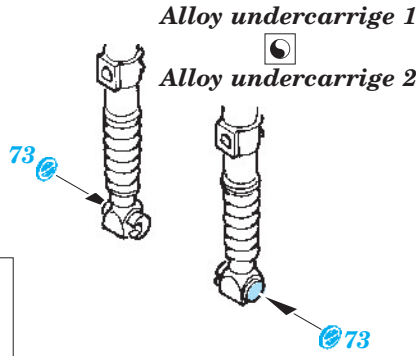

Il-2m3 exterior

eduard

32 312

1/32 scale detail set for Hobby Boss kit • sada detailů pro model 1/32 Hobby Boss

- APPLY EXPRESS MASK AND PAINT BEFORE GLUING
POUŽIT EXPRESS MASK NABARVIT PŘED SLEPENÍM
- SYMMETRICAL ASSEMBLY
SYMETRICKÁ MONTÁŽ
- REMOVE
ODSTRANIT
- GRIND
OBROUSIT
- DRILL HOLE
VRTAT OTVOR
- BEND
OHNOUT
- OPTION
VOLBA
- REPLACE
NAHRADIT

ORIGINAL KIT PARTS
PŮVODNÍ DÍLY STAVEBNICE
 PHOTO-ETCHED PARTS
LEPTANÉ DÍLY
 PARTS TO BE REMOVED
DÍLY K ODSTRANĚNÍ
 FILL
TMELIT

2 pcs.

For further detail sets look for **eduard** 32 713 Il-2m two seater interior S.A. (not included in this set)

For further detail sets look for **eduard** 32 311 Il-2m3 landing flaps (not included in this set)

For further detail sets look for **eduard** 32 308 Il-2m two seater armament and bomb tails (not included in this set)