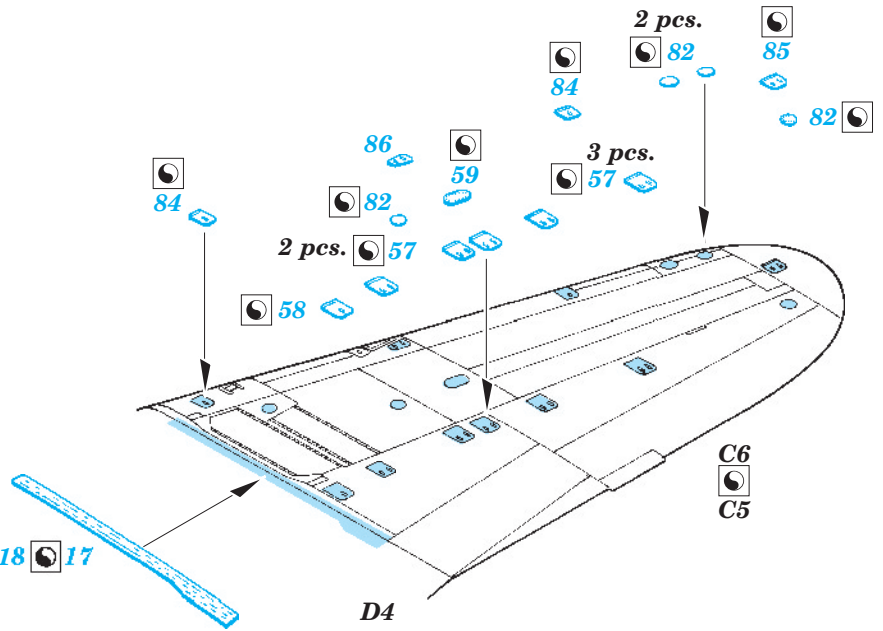

Il-2m3 exterior

eduard

32 312

1/32 scale detail set for Hobby Boss kit • sada detailů pro model 1/32 Hobby Boss

- APPLY EXPRESS MASK AND PAINT BEFORE GLUING
POUŽIT EXPRESS MASK NABARVIT PŘED SLEPENÍM
- SYMMETRICAL ASSEMBLY
SYMETRICKÁ MONTÁŽ
- REMOVE
ODSTRANIT
- GRIND
OBROUSIT
- DRILL HOLE
VRTAT OTVOR
- BEND
OHNOUT
- OPTION
VOLBA
- REPLACE
NAHRADIT

ORIGINAL KIT PARTS
PŮVODNÍ DÍLY STAVEBNICE
 PHOTO-ETCHED PARTS
LEPTANÉ DÍLY
 PARTS TO BE REMOVED
DÍLY K ODSTRANĚNÍ
 FILL
TMELIT

2 pcs.

For further detail sets look for **eduard** 32 713 Il-2m two seater interior S.A. (not included in this set)

For further detail sets look for **eduard** 32 311 Il-2m3 landing flaps (not included in this set)

For further detail sets look for **eduard** 32 308 Il-2m two seater armament and bomb tails (not included in this set)