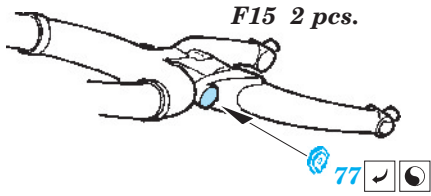

Il-2m3 exterior

eduard

32 312

1/32 scale detail set for Hobby Boss kit • sada detailů pro model 1/32 Hobby Boss

- APPLY EXPRESS MASK AND PAINT BEFORE GLUING
POUŽIT EXPRESS MASK NABARVIT PŘED SLEPENÍM
- SYMMETRICAL ASSEMBLY
SYMETRICKÁ MONTÁŽ
- REMOVE
ODSTRANIT
- GRIND
OBROUSIT
- DRILL HOLE
VRTAT OTVOR
- BEND
OHNOUT
- OPTION
VOLBA
- REPLACE
NAHRADIT

ORIGINAL KIT PARTS
PŮVODNÍ DÍLY STAVEBNICE
 PHOTO-ETCHED PARTS
LEPTANÉ DÍLY
 PARTS TO BE REMOVED
DÍLY K ODSTRANĚNÍ
 FILL
TMELIT

2 pcs.

For further detail sets look for **eduard** 32 713 Il-2m two seater interior S.A. (not included in this set)

For further detail sets look for **eduard** 32 311 Il-2m3 landing flaps (not included in this set)

For further detail sets look for **eduard** 32 308 Il-2m two seater armament and bomb tails (not included in this set)