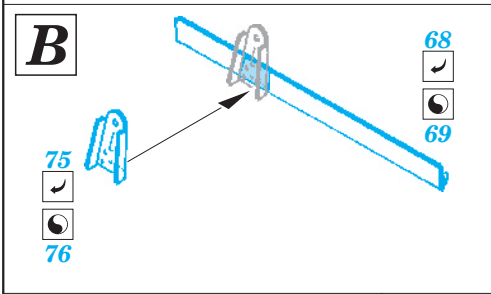

Il-2m3 exterior

eduard

32 312

1/32 scale detail set for Hobby Boss kit • sada detailů pro model 1/32 Hobby Boss

- APPLY EXPRESS MASK AND PAINT BEFORE GLUING
POUŽIT EXPRESS MASK NABARVIT PŘED SLEPENÍM
- SYMMETRICAL ASSEMBLY
SYMETRICKÁ MONTÁŽ
- REMOVE
ODSTRANIT
- GRIND
OBROUSIT
- DRILL HOLE
VRTAT OTVOR
- BEND
OHNOUT
- OPTION
VOLBA
- REPLACE
NAHRADIT

ORIGINAL KIT PARTS
PŮVODNÍ DÍLY STAVEBNICE
 PHOTO-ETCHED PARTS
LEPTANÉ DÍLY
 PARTS TO BE REMOVED
DÍLY K ODSTRANĚNÍ
 FILL
TMELIT

2 pcs.

For further detail sets look for **eduard** 32 713 Il-2m two seater interior S.A. (not included in this set)

For further detail sets look for **eduard** 32 311 Il-2m3 landing flaps (not included in this set)

For further detail sets look for **eduard** 32 308 Il-2m two seater armament and bomb tails (not included in this set)