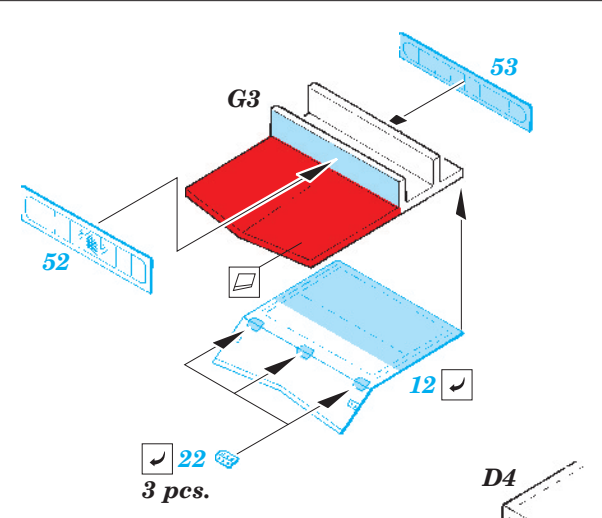

Il-2m3 exterior

eduard

32 312

1/32 scale detail set for Hobby Boss kit • sada detailů pro model 1/32 Hobby Boss

- APPLY EXPRESS MASK AND PAINT BEFORE GLUING
POUŽIT EXPRESS MASK NABARVIT PŘED SLEPENÍM
- SYMMETRICAL ASSEMBLY
SYMETRICKÁ MONTÁŽ
- REMOVE
ODSTRANIT
- GRIND
OBROUSIT
- DRILL HOLE
VRTAT OTVOR
- BEND
OHNOUT
- OPTION
VOLBA
- REPLACE
NAHRADIT

ORIGINAL KIT PARTS
PŮVODNÍ DÍLY STAVEBNICE
 PHOTO-ETCHED PARTS
LEPTANÉ DÍLY
 PARTS TO BE REMOVED
DÍLY K ODSTRANĚNÍ
 FILL
TMELIT

2 pcs.

For further detail sets look for **eduard** 32 713 Il-2m two seater interior S.A. (not included in this set)

For further detail sets look for **eduard** 32 311 Il-2m3 landing flaps (not included in this set)

For further detail sets look for **eduard** 32 308 Il-2m two seater armament and bomb tails (not included in this set)