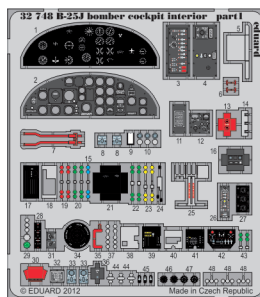

ORIGINAL KIT PARTS
PŮVODNÍ DÍLY STAVEBNICE
 PHOTO-ETCHED PARTS
LEPTANÉ DÍLY
 PARTS TO BE REMOVED
DÍLY K ODSTRANĚNÍ
 FILL
TMELIT

*For further detail sets look for **eduard** 32 746 B-25J seatbelts
(not included in this set)*

*For further detail sets look for **eduard** 32 748 B-25J bomber cockpit interior S.A.
(not included in this set)*

*For further detail sets look for **eduard** 32 750 B-25J correct pilot seats
(not included in this set)*

*For further detail sets look for **eduard** 32 747 B-25 bomber front interior S.A.
(not included in this set)*

*For further detail sets look for **eduard** 32 321 B-25 bomb bay
(not included in this set)*