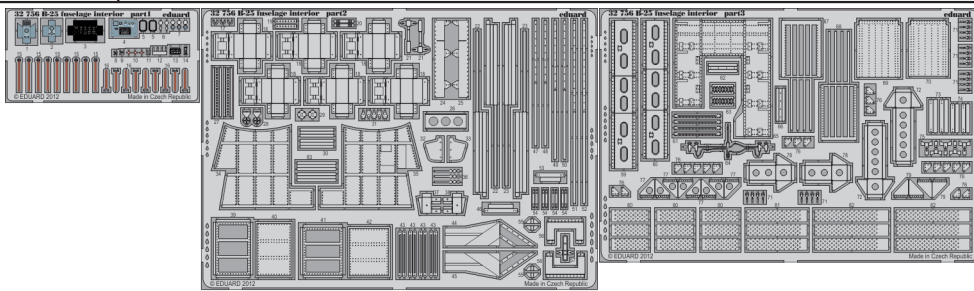

B-25 fuselage interior

eduard

32 756

1/32 scale detail set for HK Models kit • sada detailů pro model 1/32 HK Models

- ★ APPLY EXPRESS MASK AND PAINT BEFORE GLUING
POUŽIT EXPRESS MASK NABARVIT PŘED SLEPENÍM
- ☉ SYMMETRICAL ASSEMBLY
SYMETRICKÁ MONTÁŽ
- ☐ REMOVE
ODSTRANIT
- ☒ GRIND
OBROUSIT
- ⚪ DRILL HOLE
VRTAT OTVOR
- ↪ BEND
OHNOUT
- ❓ OPTION
VOLBA
- Ⓜ REPLACE
NAHRADIT

ORIGINAL KIT PARTS
PŮVODNÍ DÍLY STAVEBNICE
 PHOTO-ETCHED PARTS
LEPTANÉ DÍLY
 PARTS TO BE REMOVED
DÍLY K ODSTRANĚNÍ
 FILL
TMELIT

*For further detail sets look for **eduard** 32 746 B-25J seatbelts
(not included in this set)*

*For further detail sets look for **eduard** 32 748 B-25J bomber cockpit interior S.A.
(not included in this set)*

*For further detail sets look for **eduard** 32 750 B-25J correct pilot seats
(not included in this set)*