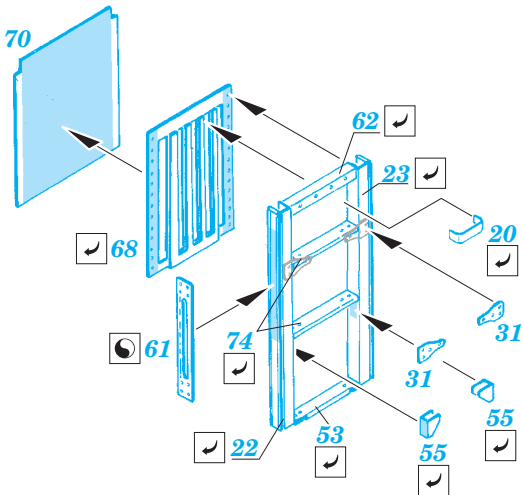

B-25 fuselage interior

eduard

32 756

1/32 scale detail set for HK Models kit • sada detailů pro model 1/32 HK Models

- ★ APPLY EXPRESS MASK AND PAINT BEFORE GLUING
POUŽIT EXPRESS MASK NABARVIT PŘED SLEPENÍM
- ☉ SYMMETRICAL ASSEMBLY
SYMETRICKÁ MONTÁŽ
- ☐ REMOVE
ODSTRANIT
- ☒ GRIND
OBROUSIT
- ⚪ DRILL HOLE
VRTAT OTVOR
- ↪ BEND
OHNOUT
- ❓ OPTION
VOLBA
- Ⓜ REPLACE
NAHRADIT

ORIGINAL KIT PARTS
PŮVODNÍ DÍLY STAVEBNICE
 PHOTO-ETCHED PARTS
LEPTANÉ DÍLY
 PARTS TO BE REMOVED
DÍLY K ODSTRANĚNÍ
 FILL
TMELIT

*For further detail sets look for **eduard** 32 746 B-25J seatbelts
(not included in this set)*

*For further detail sets look for **eduard** 32 748 B-25J bomber cockpit interior S.A.
(not included in this set)*

*For further detail sets look for **eduard** 32 750 B-25J correct pilot seats
(not included in this set)*

*For further detail sets look for **eduard** 32 747 B-25 bomber front interior S.A.
(not included in this set)*

*For further detail sets look for **eduard** 32 321 B-25 bomb bay
(not included in this set)*