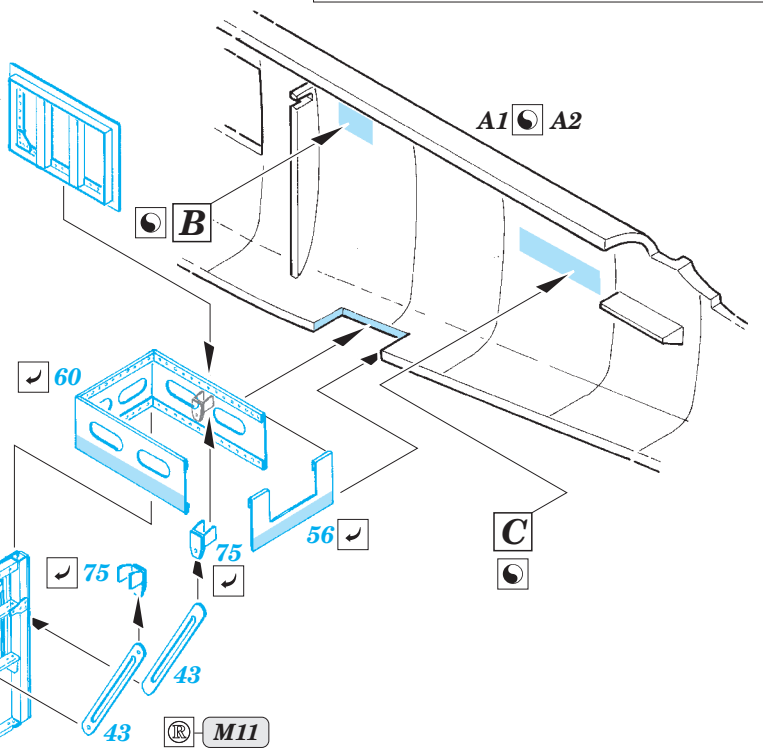

B-25 fuselage interior

eduard

32 756

1/32 scale detail set for HK Models kit • sada detailů pro model 1/32 HK Models

- ★ APPLY EXPRESS MASK AND PAINT BEFORE GLUING
POUŽIT EXPRESS MASK NABARVIT PŘED SLEPENÍM
- ☉ SYMMETRICAL ASSEMBLY
SYMETRICKÁ MONTÁŽ
- ☐ REMOVE
ODSTRANIT
- ☒ GRIND
OBROUSIT
- ⚪ DRILL HOLE
VRTAT OTVOR
- ↪ BEND
OHNOUT
- ❓ OPTION
VOLBA
- Ⓜ REPLACE
NAHRADIT

ORIGINAL KIT PARTS
PŮVODNÍ DÍLY STAVEBNICE
 PHOTO-ETCHED PARTS
LEPTANÉ DÍLY
 PARTS TO BE REMOVED
DÍLY K ODSTRANĚNÍ
 FILL
TMELIT

*For further detail sets look for **eduard** 32 746 B-25J seatbelts
(not included in this set)*

*For further detail sets look for **eduard** 32 748 B-25J bomber cockpit interior S.A.
(not included in this set)*

*For further detail sets look for **eduard** 32 750 B-25J correct pilot seats
(not included in this set)*

*For further detail sets look for **eduard** 32 319 B-25J exterior
(not included in this set)*