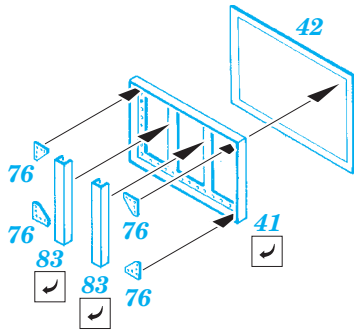

B-25 fuselage interior

eduard

32 756

1/32 scale detail set for HK Models kit • sada detailů pro model 1/32 HK Models

- ★ APPLY EXPRESS MASK AND PAINT BEFORE GLUING
POUŽIT EXPRESS MASK NABARVIT PŘED SLEPENÍM
- ☉ SYMMETRICAL ASSEMBLY
SYMETRICKÁ MONTÁŽ
- ☐ REMOVE
ODSTRANIT
- ☒ GRIND
OBROUSIT
- ⚪ DRILL HOLE
VRTAT OTVOR
- ↪ BEND
OHNOUT
- ❓ OPTION
VOLBA
- Ⓜ REPLACE
NAHRADIT

ORIGINAL KIT PARTS
PŮVODNÍ DÍLY STAVEBNICE
 PHOTO-ETCHED PARTS
LEPTANÉ DÍLY
 PARTS TO BE REMOVED
DÍLY K ODSTRANĚNÍ
 FILL
TMELIT

*For further detail sets look for **eduard** 32 746 B-25J seatbelts
(not included in this set)*

*For further detail sets look for **eduard** 32 748 B-25J bomber cockpit interior S.A.
(not included in this set)*

*For further detail sets look for **eduard** 32 750 B-25J correct pilot seats
(not included in this set)*