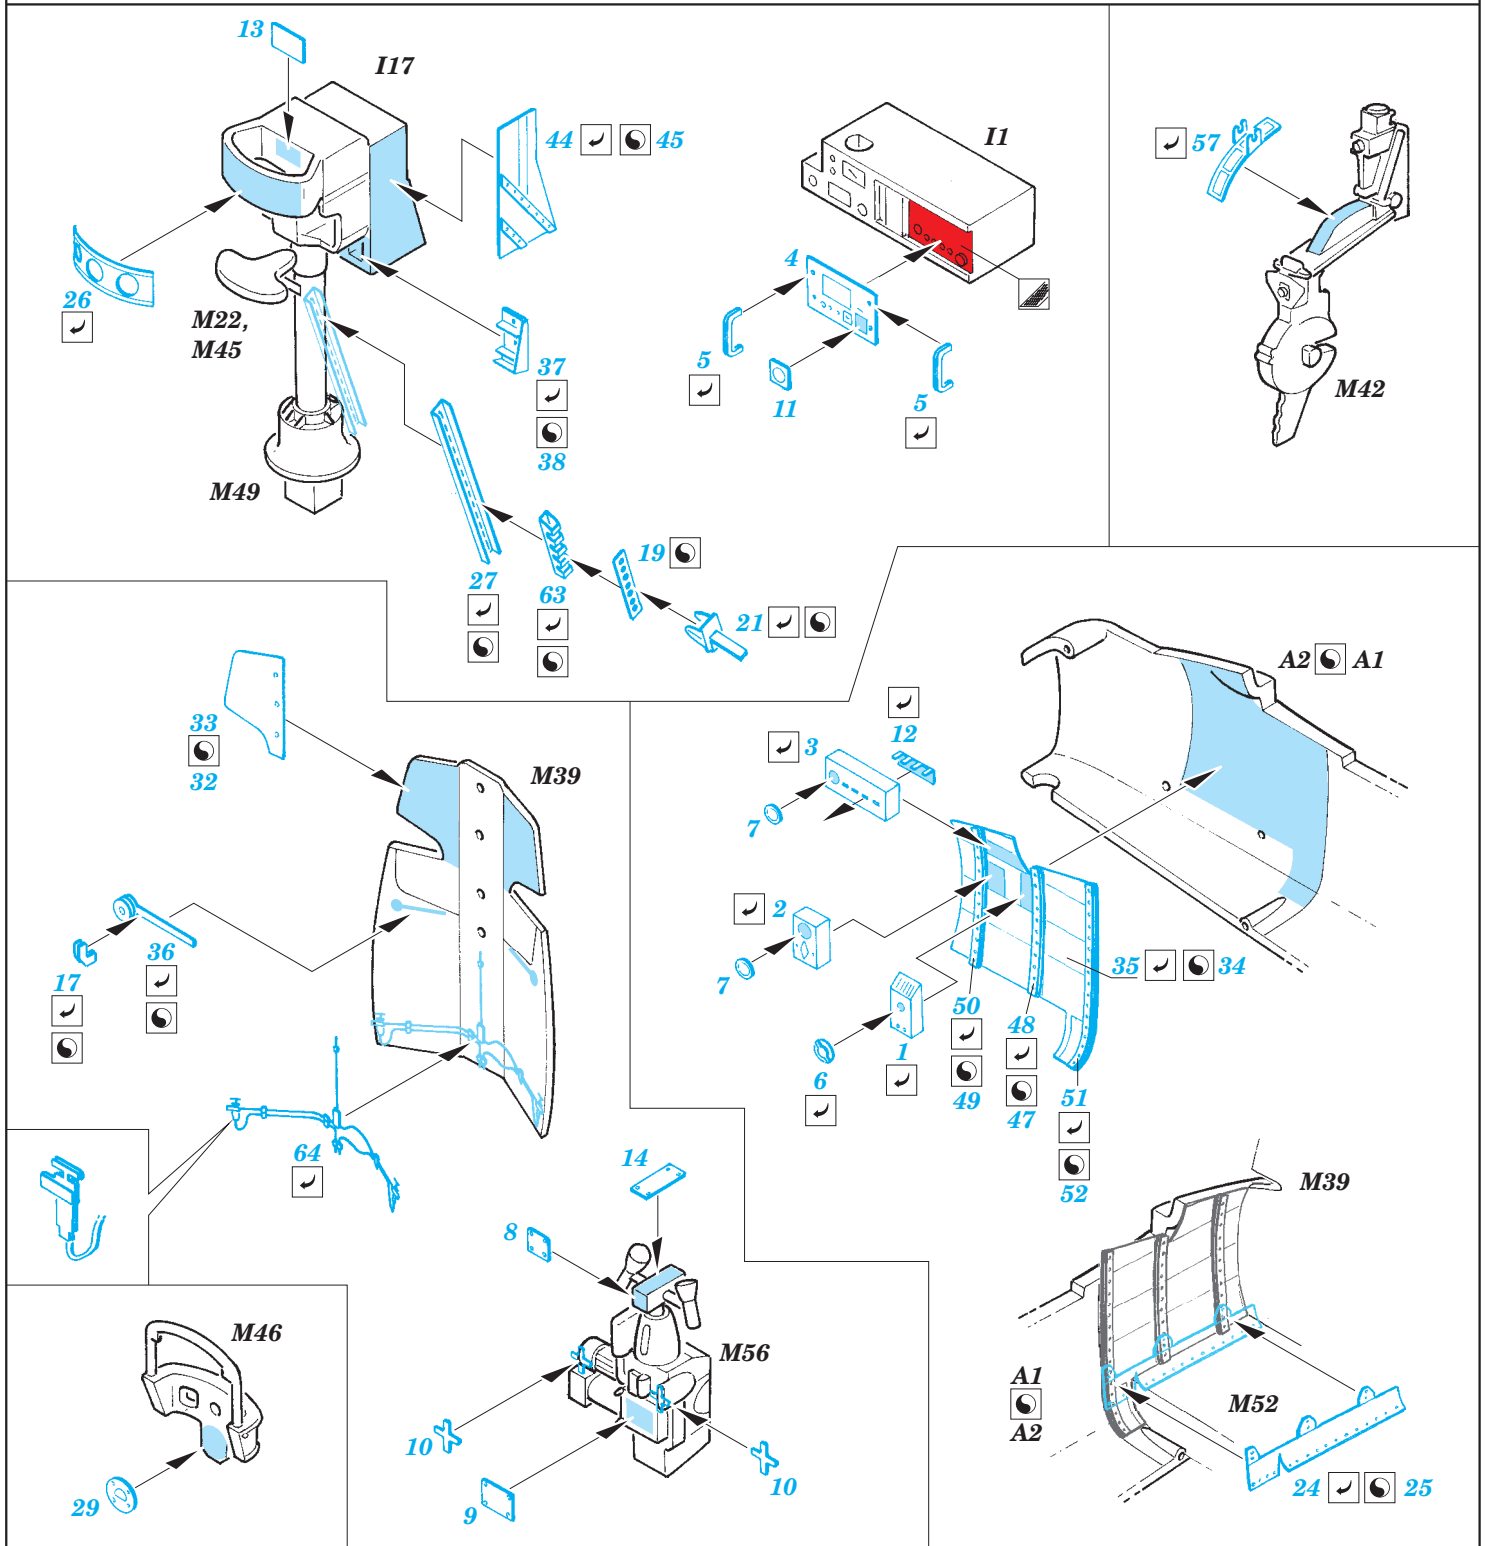

B-25 fuselage interior

eduard

32 756

1/32 scale detail set for HK Models kit • sada detailů pro model 1/32 HK Models

- ★ APPLY EXPRESS MASK AND PAINT BEFORE GLUING
POUŽIT EXPRESS MASK NABARVIT PŘED SLEPENÍM
- ☉ SYMMETRICAL ASSEMBLY
SYMETRICKÁ MONTÁŽ
- ☐ REMOVE
ODSTRANIT
- ☒ GRIND
OBROUSIT
- ⚪ DRILL HOLE
VRTAT OTVOR
- ↪ BEND
OHNOUT
- ❓ OPTION
VOLBA
- Ⓜ REPLACE
NAHRADIT

ORIGINAL KIT PARTS
PŮVODNÍ DÍLY STAVEBNICE
 PHOTO-ETCHED PARTS
LEPTANÉ DÍLY
 PARTS TO BE REMOVED
DÍLY K ODSTRANĚNÍ
 FILL
TMELIT

*For further detail sets look for **eduard** 32 746 B-25J seatbelts
(not included in this set)*

*For further detail sets look for **eduard** 32 748 B-25J bomber cockpit interior S.A.
(not included in this set)*

*For further detail sets look for **eduard** 32 750 B-25J correct pilot seats
(not included in this set)*

*For further detail sets look for **eduard** 32 747 B-25 bomber front interior S.A.
(not included in this set)*

*For further detail sets look for **eduard** 32 321 B-25 bomb bay
(not included in this set)*