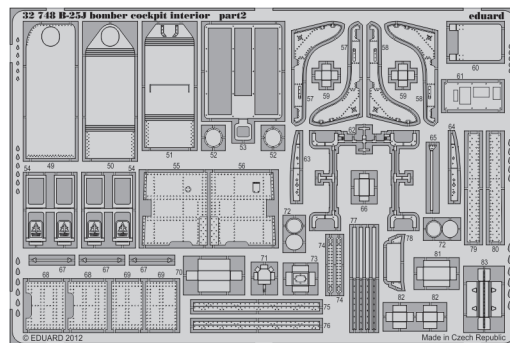

ORIGINAL KIT PARTS
PŮVODNÍ DÍLY STAVEBNICE
 PHOTO-ETCHED PARTS
LEPTANÉ DÍLY
 PARTS TO BE REMOVED
DÍLY K ODSTRANĚNÍ
 FILL
TMELIT

*For further detail sets look for **eduard** 32 746 B-25J seatbelts
(not included in this set)*

*For further detail sets look for **eduard** 32 748 B-25J bomber cockpit interior S.A.
(not included in this set)*

*For further detail sets look for **eduard** 32 750 B-25J correct pilot seats
(not included in this set)*

*For further detail sets look for **eduard** 32 747 B-25 bomber front interior S.A.
(not included in this set)*

*For further detail sets look for **eduard** 32 321 B-25 bomb bay
(not included in this set)*