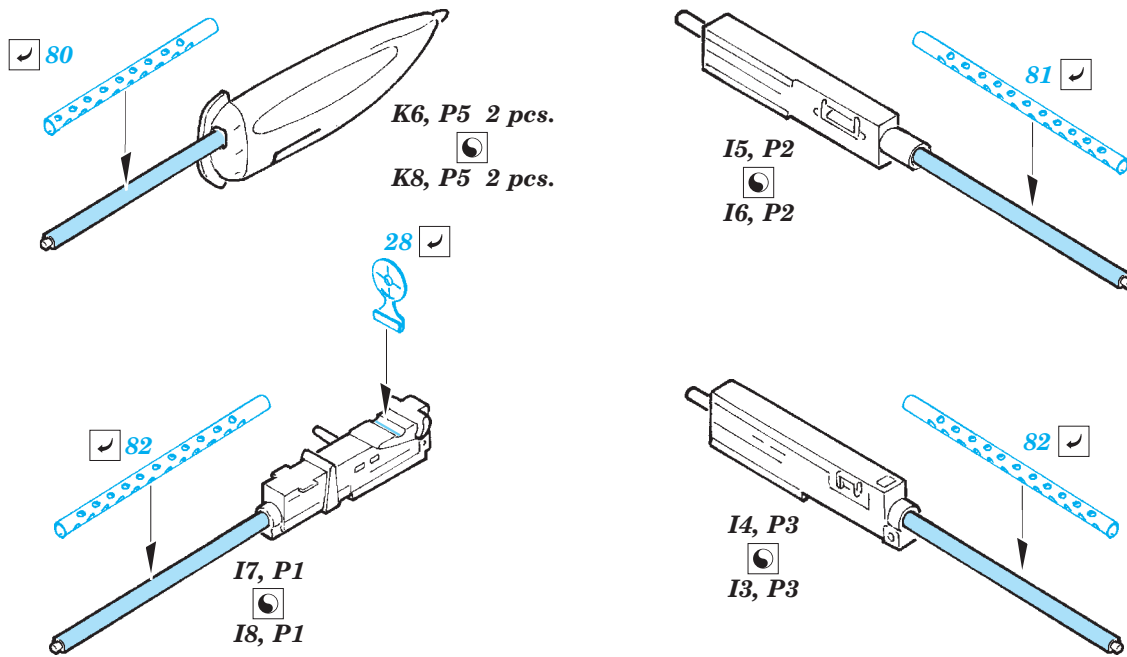

B-25 fuselage interior

eduard

32 756

1/32 scale detail set for HK Models kit • sada detailů pro model 1/32 HK Models

- ★ APPLY EXPRESS MASK AND PAINT BEFORE GLUING
POUŽIT EXPRESS MASK NABARVIT PŘED SLEPENÍM
- ☉ SYMMETRICAL ASSEMBLY
SYMETRICKÁ MONTÁŽ
- ☐ REMOVE
ODSTRANIT
- ☒ GRIND
OBROUSIT
- ⚪ DRILL HOLE
VRTAT OTVOR
- ↪ BEND
OHNOUT
- ❓ OPTION
VOLBA
- Ⓜ REPLACE
NAHRADIT

ORIGINAL KIT PARTS
PŮVODNÍ DÍLY STAVEBNICE
 PHOTO-ETCHED PARTS
LEPTANÉ DÍLY
 PARTS TO BE REMOVED
DÍLY K ODSTRANĚNÍ
 FILL
TMELIT

*For further detail sets look for **eduard** 32 746 B-25J seatbelts
(not included in this set)*

*For further detail sets look for **eduard** 32 748 B-25J bomber cockpit interior S.A.
(not included in this set)*

*For further detail sets look for **eduard** 32 750 B-25J correct pilot seats
(not included in this set)*