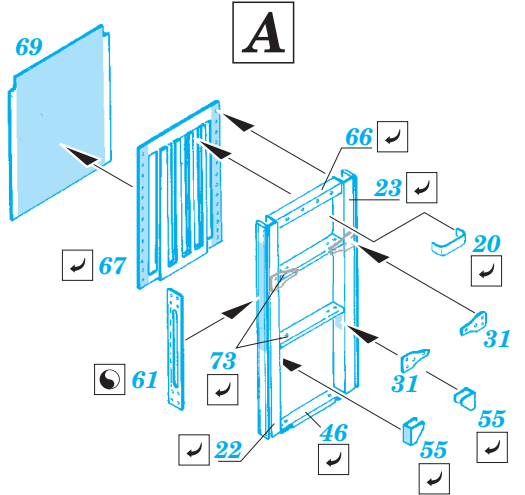

B-25 fuselage interior

eduard

32 756

1/32 scale detail set for HK Models kit • sada detailů pro model 1/32 HK Models

- ★ APPLY EXPRESS MASK AND PAINT BEFORE GLUING
POUŽIT EXPRESS MASK NABARVIT PŘED SLEPENÍM
- ☉ SYMMETRICAL ASSEMBLY
SYMETRICKÁ MONTÁŽ
- ☐ REMOVE
ODSTRANIT
- ☒ GRIND
OBROUSIT
- ⚪ DRILL HOLE
VRTAT OTVOR
- ↪ BEND
OHNOUT
- ❓ OPTION
VOLBA
- Ⓜ REPLACE
NAHRADIT

ORIGINAL KIT PARTS
PŮVODNÍ DÍLY STAVEBNICE
 PHOTO-ETCHED PARTS
LEPTANÉ DÍLY
 PARTS TO BE REMOVED
DÍLY K ODSTRANĚNÍ
 FILL
TMELIT

*For further detail sets look for **eduard** 32 746 B-25J seatbelts
(not included in this set)*

*For further detail sets look for **eduard** 32 748 B-25J bomber cockpit interior S.A.
(not included in this set)*

*For further detail sets look for **eduard** 32 750 B-25J correct pilot seats
(not included in this set)*

*For further detail sets look for **eduard** 32 319 B-25J exterior
(not included in this set)*