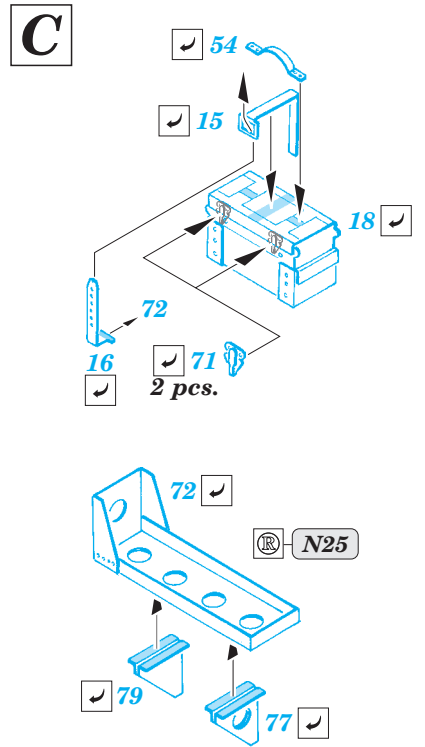

B-25 fuselage interior

eduard

32 756

1/32 scale detail set for HK Models kit • sada detailů pro model 1/32 HK Models

- ★ APPLY EXPRESS MASK AND PAINT BEFORE GLUING
POUŽIT EXPRESS MASK NABARVIT PŘED SLEPENÍM
- ☉ SYMMETRICAL ASSEMBLY
SYMETRICKÁ MONTÁŽ
- ☐ REMOVE
ODSTRANIT
- ☒ GRIND
OBROUSIT
- ⚪ DRILL HOLE
VRTAT OTVOR
- ↪ BEND
OHNOUT
- ❓ OPTION
VOLBA
- Ⓜ REPLACE
NAHRADIT

ORIGINAL KIT PARTS
PŮVODNÍ DÍLY STAVEBNICE
 PHOTO-ETCHED PARTS
LEPTANÉ DÍLY
 PARTS TO BE REMOVED
DÍLY K ODSTRANĚNÍ
 FILL
TMELIT

*For further detail sets look for **eduard** 32 746 B-25J seatbelts
(not included in this set)*

*For further detail sets look for **eduard** 32 748 B-25J bomber cockpit interior S.A.
(not included in this set)*

*For further detail sets look for **eduard** 32 750 B-25J correct pilot seats
(not included in this set)*

*For further detail sets look for **eduard** 32 747 B-25 bomber front interior S.A.
(not included in this set)*

*For further detail sets look for **eduard** 32 321 B-25 bomb bay
(not included in this set)*