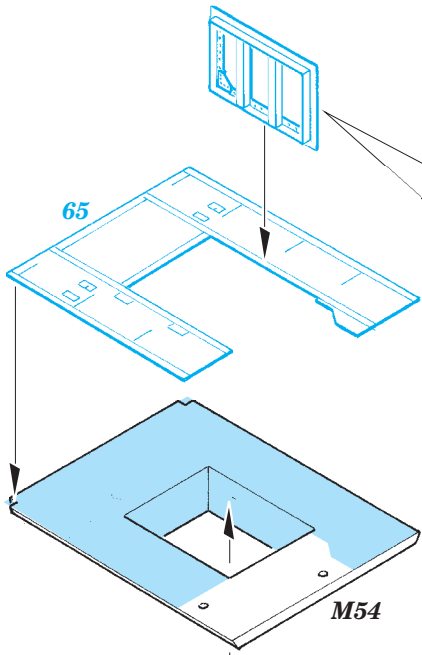

B-25 fuselage interior

eduard

32 756

1/32 scale detail set for HK Models kit • sada detailů pro model 1/32 HK Models

- ★ APPLY EXPRESS MASK AND PAINT BEFORE GLUING
POUŽIT EXPRESS MASK NABARVIT PŘED SLEPENÍM
- ☉ SYMMETRICAL ASSEMBLY
SYMETRICKÁ MONTÁŽ
- ☐ REMOVE
ODSTRANIT
- ☒ GRIND
OBROUSIT
- ⚪ DRILL HOLE
VRTAT OTVOR
- ↪ BEND
OHNOUT
- ❓ OPTION
VOLBA
- Ⓜ REPLACE
NAHRADIT

ORIGINAL KIT PARTS
PŮVODNÍ DÍLY STAVEBNICE
 PHOTO-ETCHED PARTS
LEPTANÉ DÍLY
 PARTS TO BE REMOVED
DÍLY K ODSTRANĚNÍ
 FILL
TMELIT

*For further detail sets look for **eduard** 32 746 B-25J seatbelts
(not included in this set)*

*For further detail sets look for **eduard** 32 748 B-25J bomber cockpit interior S.A.
(not included in this set)*

*For further detail sets look for **eduard** 32 750 B-25J correct pilot seats
(not included in this set)*

*For further detail sets look for **eduard** 32 747 B-25 bomber front interior S.A.
(not included in this set)*

*For further detail sets look for **eduard** 32 321 B-25 bomb bay
(not included in this set)*