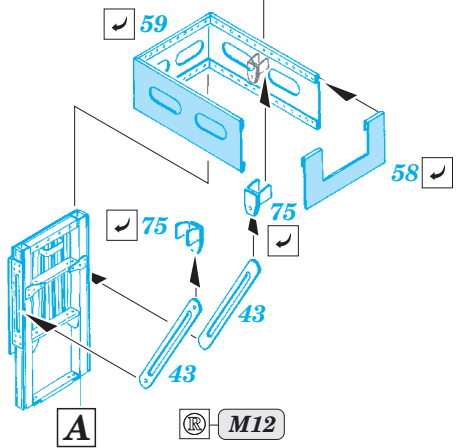

B-25 fuselage interior

eduard

32 756

1/32 scale detail set for HK Models kit • sada detailů pro model 1/32 HK Models

- ★ APPLY EXPRESS MASK AND PAINT BEFORE GLUING
POUŽIT EXPRESS MASK NABARVIT PŘED SLEPENÍM
- ☉ SYMMETRICAL ASSEMBLY
SYMETRICKÁ MONTÁŽ
- ☐ REMOVE
ODSTRANIT
- ☒ GRIND
OBROUSIT
- ⚪ DRILL HOLE
VRTAT OTVOR
- ↪ BEND
OHNOUT
- ❓ OPTION
VOLBA
- Ⓜ REPLACE
NAHRADIT

ORIGINAL KIT PARTS
PŮVODNÍ DÍLY STAVEBNICE
 PHOTO-ETCHED PARTS
LEPTANÉ DÍLY
 PARTS TO BE REMOVED
DÍLY K ODSTRANĚNÍ
 FILL
TMELIT

*For further detail sets look for **eduard** 32 746 B-25J seatbelts
(not included in this set)*

*For further detail sets look for **eduard** 32 748 B-25J bomber cockpit interior S.A.
(not included in this set)*

*For further detail sets look for **eduard** 32 750 B-25J correct pilot seats
(not included in this set)*

*For further detail sets look for **eduard** 32 747 B-25 bomber front interior S.A.
(not included in this set)*

*For further detail sets look for **eduard** 32 321 B-25 bomb bay
(not included in this set)*