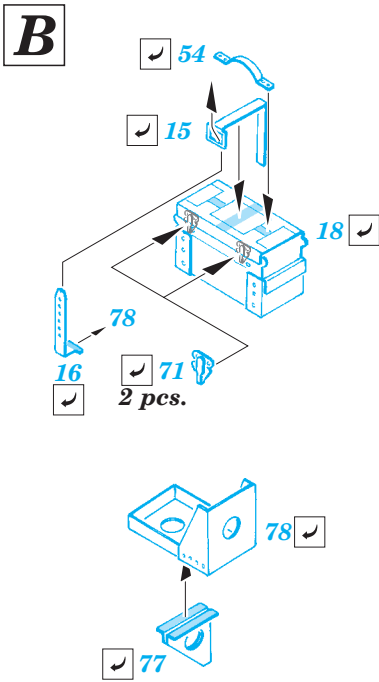

B-25 fuselage interior

eduard

32 756

1/32 scale detail set for HK Models kit • sada detailů pro model 1/32 HK Models

- ★ APPLY EXPRESS MASK AND PAINT BEFORE GLUING
POUŽIT EXPRESS MASK NABARVIT PŘED SLEPENÍM
- ☉ SYMMETRICAL ASSEMBLY
SYMETRICKÁ MONTÁŽ
- ☐ REMOVE
ODSTRANIT
- ☒ GRIND
OBROUSIT
- ⚪ DRILL HOLE
VRTAT OTVOR
- ↪ BEND
OHNOUT
- ❓ OPTION
VOLBA
- Ⓜ REPLACE
NAHRADIT

ORIGINAL KIT PARTS
PŮVODNÍ DÍLY STAVEBNICE
 PHOTO-ETCHED PARTS
LEPTANÉ DÍLY
 PARTS TO BE REMOVED
DÍLY K ODSTRANĚNÍ
 FILL
TMELIT

*For further detail sets look for **eduard** 32 746 B-25J seatbelts
(not included in this set)*

*For further detail sets look for **eduard** 32 748 B-25J bomber cockpit interior S.A.
(not included in this set)*

*For further detail sets look for **eduard** 32 750 B-25J correct pilot seats
(not included in this set)*

*For further detail sets look for **eduard** 32 319 B-25J exterior
(not included in this set)*