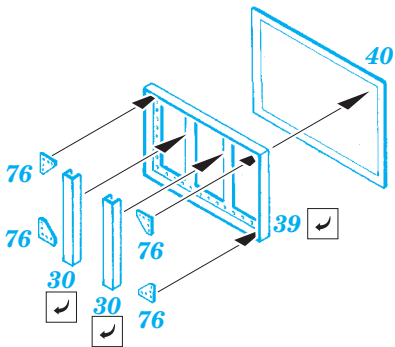

B-25 fuselage interior

eduard

32 756

1/32 scale detail set for HK Models kit • sada detailů pro model 1/32 HK Models

- ★ APPLY EXPRESS MASK AND PAINT BEFORE GLUING
POUŽIT EXPRESS MASK NABARVIT PŘED SLEPENÍM
- ☉ SYMMETRICAL ASSEMBLY
SYMETRICKÁ MONTÁŽ
- ☐ REMOVE
ODSTRANIT
- ☒ GRIND
OBROUSIT
- ⚪ DRILL HOLE
VRTAT OTVOR
- ↪ BEND
OHNOUT
- ❓ OPTION
VOLBA
- Ⓜ REPLACE
NAHRADIT

ORIGINAL KIT PARTS
PŮVODNÍ DÍLY STAVEBNICE
 PHOTO-ETCHED PARTS
LEPTANÉ DÍLY
 PARTS TO BE REMOVED
DÍLY K ODSTRANĚNÍ
 FILL
TMELIT

*For further detail sets look for **eduard** 32 746 B-25J seatbelts
(not included in this set)*

*For further detail sets look for **eduard** 32 748 B-25J bomber cockpit interior S.A.
(not included in this set)*

*For further detail sets look for **eduard** 32 750 B-25J correct pilot seats
(not included in this set)*