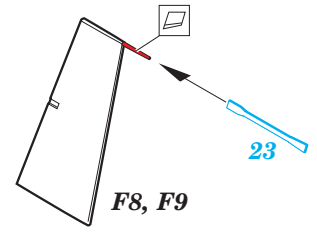

ORIGINAL KIT PARTS
PŮVODNÍ DÍLY STAVEBNICE

PHOTO-ETCHED PARTS
LEPTANÉ DÍLY

PARTS TO BE REMOVED
DÍLY K ODSTRANĚNÍ

FILL
TMELIT

OUTER SIDE

INNER SIDE

H9, H10, H11, E13, F13, F14

H9, H10, H11, H46, F13, F14

H9, H10, H11, H46, F13, F14

3.

For further detail sets look for **eduard** 48 808 MiG-25 Foxbat F.O.D. air intake (not included in this set)

For further detail sets look for **eduard** 49 669 MiG-25 PD/PDS interior (not included in this set)