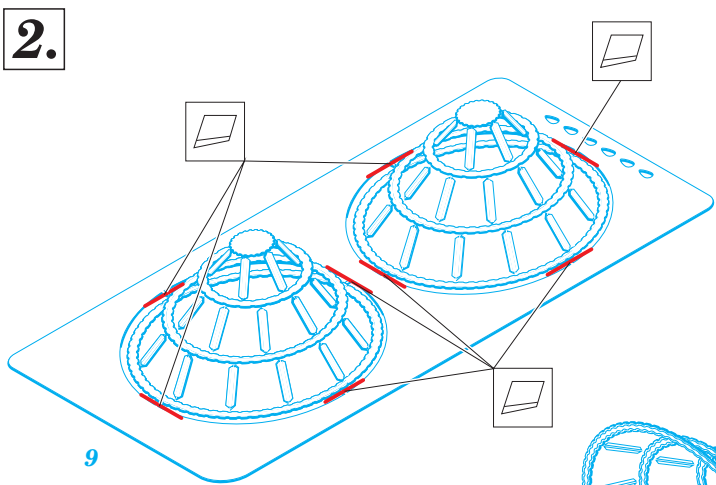

ORIGINAL KIT PARTS
PŮVODNÍ DÍLY STAVEBNICE

PHOTO-ETCHED PARTS
LEPTANÉ DÍLY

PARTS TO BE REMOVED
DÍLY K ODSTRANĚNÍ

FILL
TMELIT

OUTER SIDE

INNER SIDE

H9, H10, H11, E13, F13, F14

H9, H10, H11, H46, F13, F14

H9, H10, H11, H46, F13, F14

3.

For further detail sets look for **eduard** 48 808 MiG-25 Foxbat F.O.D. air intake (not included in this set)

For further detail sets look for **eduard** 49 669 MiG-25 PD/PDS interior (not included in this set)