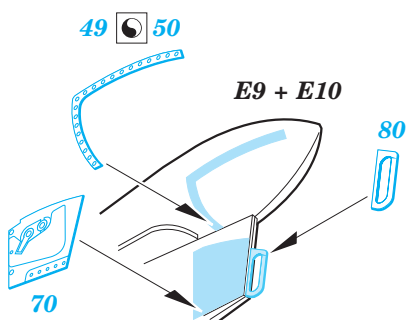

ORIGINAL KIT PARTS
PŮVODNÍ DÍLY STAVEBNICE

PHOTO-ETCHED PARTS
LEPTANÉ DÍLY

PARTS TO BE REMOVED
DÍLY K ODSTRANĚNÍ

FILL
TMELIT

OUTER SIDE

INNER SIDE

H9, H10, H11, E13, F13, F14

H9, H10, H11, H46, F13, F14

H9, H10, H11, H46, F13, F14

3.

For further detail sets look for **eduard** 48 808 MiG-25 Foxbat F.O.D. air intake (not included in this set)

For further detail sets look for **eduard** 49 669 MiG-25 PD/PDS interior (not included in this set)