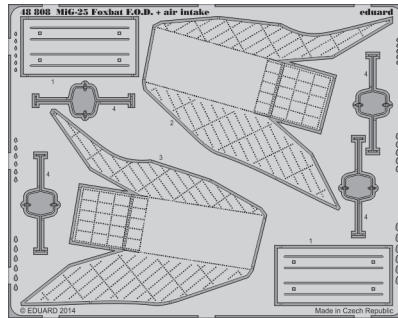

MiG-25PD/PDS Foxbat exterior

eduard

48 797

1/48 scale detail set for Kitty Hawk kit • sada detailů pro model 1/48 Kitty Hawk

- APPLY EXPRESS MASK AND PAINT BEFORE GLUING
POUŽIT EXPRESS MASK NABARVIT PŘED SLEPENÍM
- SYMMETRICAL ASSEMBLY
SYMETRICKÁ MONTÁŽ
- REMOVE
ODSTRANIT
- GRIND
OBROUSIT
- DRILL HOLE
VRTAT OTVOR
- COLORED ETCHED PARTS
LEPTANÉ BAREVNÉ DÍLY
- BEND
OHNOUT
- OPTION
VOLBA
- REPLACE
NAHRADIT

ORIGINAL KIT PARTS
PŮVODNÍ DÍLY STAVEBNICE

PHOTO-ETCHED PARTS
LEPTANÉ DÍLY

PARTS TO BE REMOVED
DÍLY K ODSTRANĚNÍ

FILL
TMELIT

OUTER SIDE

INNER SIDE

H9, H10, H11, E13, F13, F14

H9, H10, H11, H46, F13, F14

H9, H10, H11, H46, F13, F14

3.

For further detail sets look for **eduard** 48 808 MiG-25 Foxbat F.O.D. air intake (not included in this set)

For further detail sets look for **eduard** 49 669 MiG-25 PD/PDS interior (not included in this set)

For further detail sets look for **eduard** 49 680 MiG-25 Foxbat R-40 missiles detail set (not included in this set)