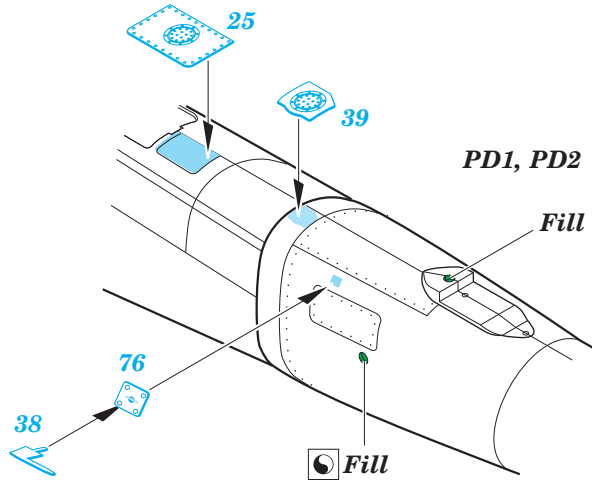

ORIGINAL KIT PARTS
PŮVODNÍ DÍLY STAVEBNICE

PHOTO-ETCHED PARTS
LEPTANÉ DÍLY

PARTS TO BE REMOVED
DÍLY K ODSTRANĚNÍ

FILL
TMELIT

OUTER SIDE

INNER SIDE

H9, H10, H11, E13, F13, F14

H9, H10, H11, H46, F13, F14

H9, H10, H11, H46, F13, F14

3.

For further detail sets look for **eduard** 48 808 MiG-25 Foxbat F.O.D. air intake (not included in this set)

For further detail sets look for **eduard** 49 669 MiG-25 PD/PDS interior (not included in this set)