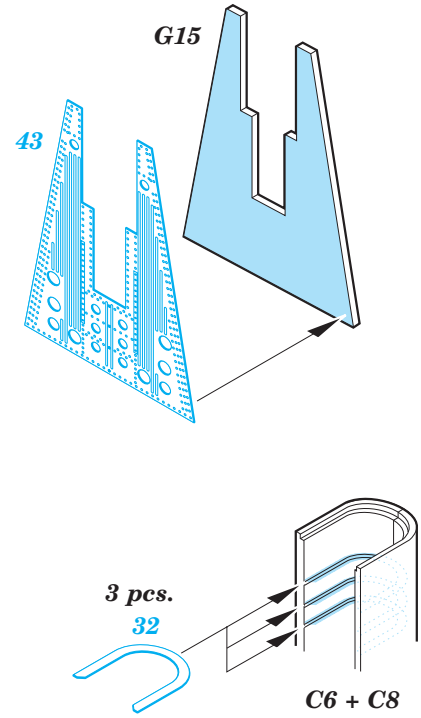

MiG-25PD/PDS Foxbat exterior

eduard

48 797

1/48 scale detail set for Kitty Hawk kit • sada detailů pro model 1/48 Kitty Hawk

- APPLY EXPRESS MASK AND PAINT BEFORE GLUING
POUŽIT EXPRESS MASK NABARVIT PŘED SLEPENÍM
- SYMMETRICAL ASSEMBLY
SYMETRICKÁ MONTÁŽ
- REMOVE
ODSTRANIT
- GRIND
OBROUSIT
- DRILL HOLE
VRTAT OTVOR
- COLORED ETCHED PARTS
LEPTANÉ BAREVNÉ DÍLY
- BEND
OHNOUT
- OPTION
VOLBA
- REPLACE
NAHRADIT

ORIGINAL KIT PARTS
PŮVODNÍ DÍLY STAVEBNICE

PHOTO-ETCHED PARTS
LEPTANÉ DÍLY

PARTS TO BE REMOVED
DÍLY K ODSTRANĚNÍ

FILL
TMELIT

OUTER SIDE

INNER SIDE

H9, H10, H11, E13, F13, F14

H9, H10, H11, H46, F13, F14

H9, H10, H11, H46, F13, F14

3.

For further detail sets look for **eduard** 48 808 MiG-25 Foxbat F.O.D. air intake (not included in this set)

For further detail sets look for **eduard** 49 669 MiG-25 PD/PDS interior (not included in this set)

For further detail sets look for **eduard** 49 680 MiG-25 Foxbat R-40 missiles detail set (not included in this set)