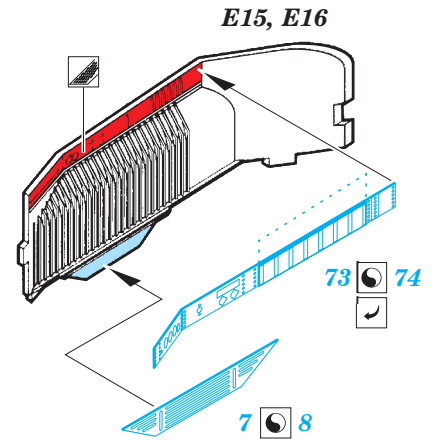

ORIGINAL KIT PARTS
PŮVODNÍ DÍLY STAVEBNICE

PHOTO-ETCHED PARTS
LEPTANÉ DÍLY

PARTS TO BE REMOVED
DÍLY K ODSTRANĚNÍ

FILL
TMELIT

OUTER SIDE

INNER SIDE

H9, H10, H11, E13, F13, F14

H9, H10, H11, H46, F13, F14

H9, H10, H11, H46, F13, F14

3.

For further detail sets look for **eduard** 48 808 MiG-25 Foxbat F.O.D. air intake (not included in this set)

For further detail sets look for **eduard** 49 669 MiG-25 PD/PDS interior (not included in this set)