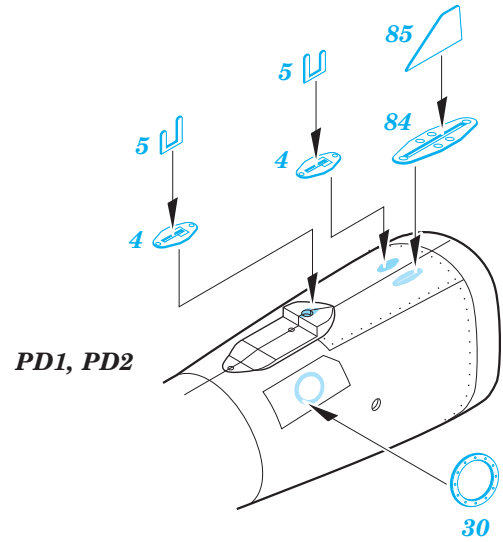

ORIGINAL KIT PARTS
PŮVODNÍ DÍLY STAVEBNICE

PHOTO-ETCHED PARTS
LEPTANÉ DÍLY

PARTS TO BE REMOVED
DÍLY K ODSTRANĚNÍ

FILL
TMELIT

OUTER SIDE

INNER SIDE

H9, H10, H11, E13, F13, F14

H9, H10, H11, H46, F13, F14

H9, H10, H11, H46, F13, F14

3.

For further detail sets look for **eduard** 48 808 MiG-25 Foxbat F.O.D. air intake (not included in this set)

For further detail sets look for **eduard** 49 669 MiG-25 PD/PDS interior (not included in this set)