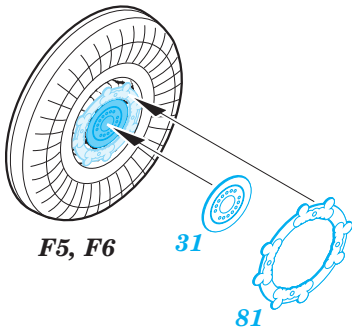

ORIGINAL KIT PARTS
PŮVODNÍ DÍLY STAVEBNICE

PHOTO-ETCHED PARTS
LEPTANÉ DÍLY

PARTS TO BE REMOVED
DÍLY K ODSTRANĚNÍ

FILL
TMELIT

OUTER SIDE

INNER SIDE

H9, H10, H11, E13, F13, F14

H9, H10, H11, H46, F13, F14

H9, H10, H11, H46, F13, F14

3.

For further detail sets look for **eduard** 48 808 MiG-25 Foxbat F.O.D. air intake (not included in this set)

For further detail sets look for **eduard** 49 669 MiG-25 PD/PDS interior (not included in this set)