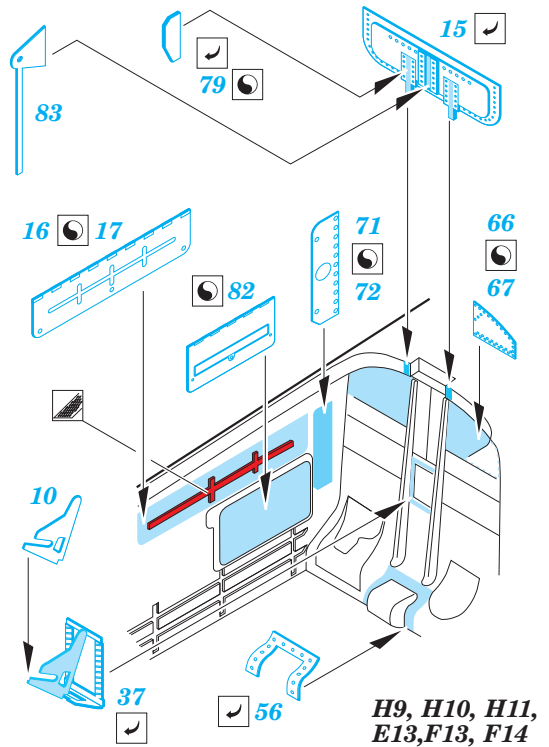

ORIGINAL KIT PARTS
PŮVODNÍ DÍLY STAVEBNICE

PHOTO-ETCHED PARTS
LEPTANÉ DÍLY

PARTS TO BE REMOVED
DÍLY K ODSTRANĚNÍ

FILL
TMELIT

OUTER SIDE

INNER SIDE

H9, H10, H11, E13, F13, F14

H9, H10, H11, H46, F13, F14

H9, H10, H11, H46, F13, F14

3.

For further detail sets look for **eduard** 48 808 MiG-25 Foxbat F.O.D. air intake (not included in this set)

For further detail sets look for **eduard** 49 669 MiG-25 PD/PDS interior (not included in this set)