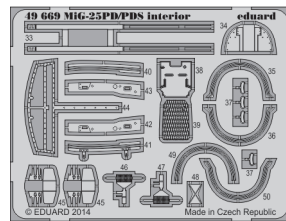

ORIGINAL KIT PARTS
PŮVODNÍ DÍLY STAVEBNICE

PHOTO-ETCHED PARTS
LEPTANÉ DÍLY

PARTS TO BE REMOVED
DÍLY K ODSTRANĚNÍ

FILL
TMELIT

OUTER SIDE

INNER SIDE

H9, H10, H11, E13, F13, F14

H9, H10, H11, H46, F13, F14

H9, H10, H11, H46, F13, F14

3.

For further detail sets look for **eduard** 48 808 MiG-25 Foxbat F.O.D. air intake (not included in this set)

For further detail sets look for **eduard** 49 669 MiG-25 PD/PDS interior (not included in this set)