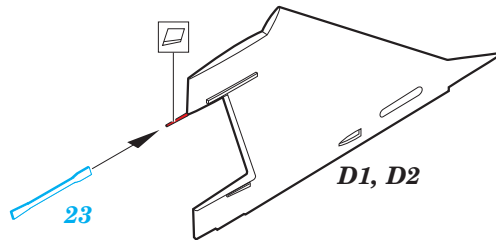

ORIGINAL KIT PARTS
PŮVODNÍ DÍLY STAVEBNICE

PHOTO-ETCHED PARTS
LEPTANÉ DÍLY

PARTS TO BE REMOVED
DÍLY K ODSTRANĚNÍ

FILL
TMELIT

OUTER SIDE

INNER SIDE

H9, H10, H11, E13, F13, F14

H9, H10, H11, H46, F13, F14

H9, H10, H11, H46, F13, F14

3.

For further detail sets look for **eduard** 48 808 MiG-25 Foxbat F.O.D. air intake (not included in this set)

For further detail sets look for **eduard** 49 669 MiG-25 PD/PDS interior (not included in this set)