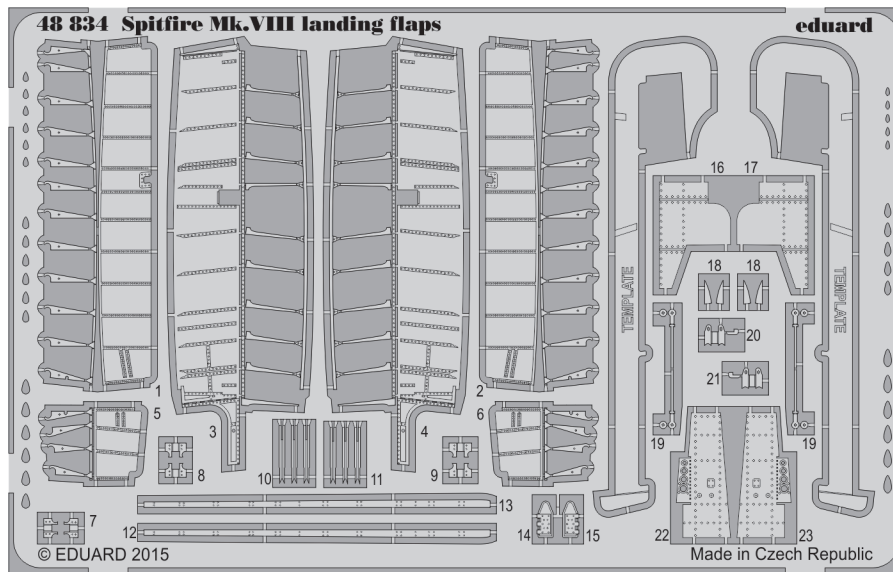

L

TEMPLATE L

M

TEMPLATE M

Related products: 48 834 Spitfire Mk.VIII landing flaps

Related products: 49 708 Spitfire Mk.VIII