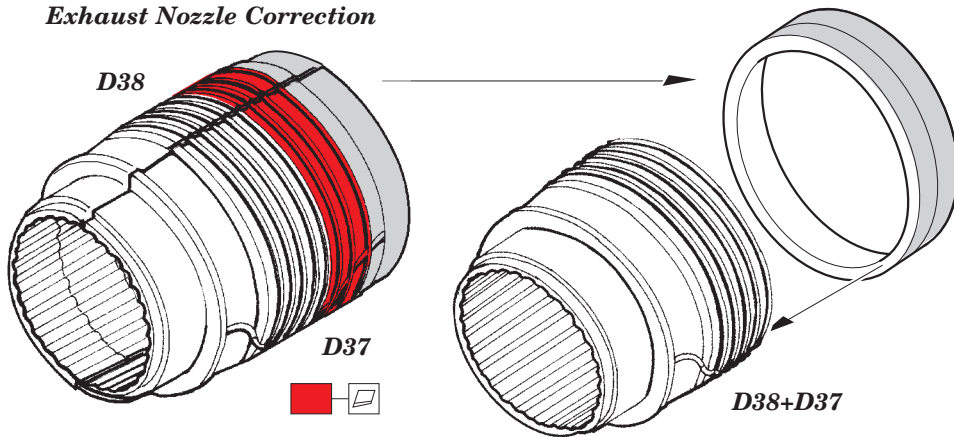

2.) *pull and turn*

3.) *cut*

D36, D91, D44, D47

D49
26

Exhaust Nozzle Correction

Related products: FE 829 Su-17 M3/M4
 49 829 Su-17 M3/M4 interior
 48 923 Su-17 M3/M4 F.O.D.
 48 924 Su-17 M3/M4 air brakes
 49 830 Su-17 M3/M4 seatbelts STEEL