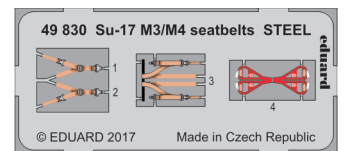

2.) *pull and turn*

3.) *cut*

D36, D91, D44, D47

D49
26

Exhaust Nozzle Correction

Related products: FE 829 Su-17 M3/M4
 49 829 Su-17 M3/M4 interior
 48 923 Su-17 M3/M4 F.O.D.
 48 924 Su-17 M3/M4 air brakes
 49 830 Su-17 M3/M4 seatbelts STEEL