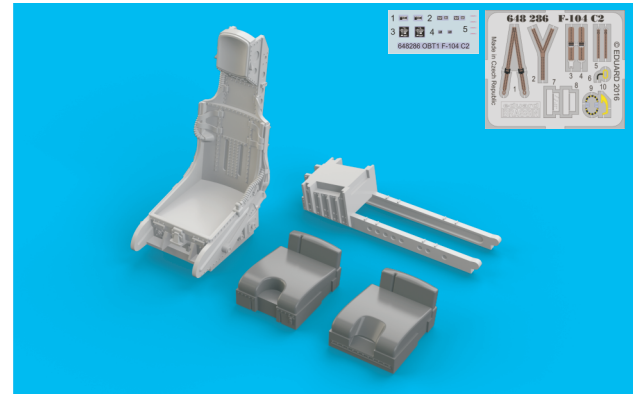

BEST BRASS RESIN AROUND!