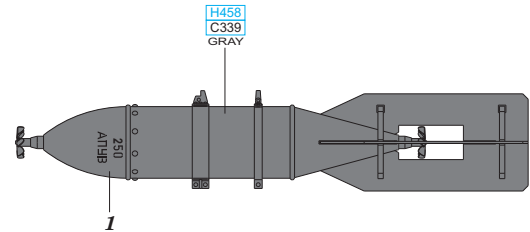

FAB 250

BEST BRASS RESIN AROUND!