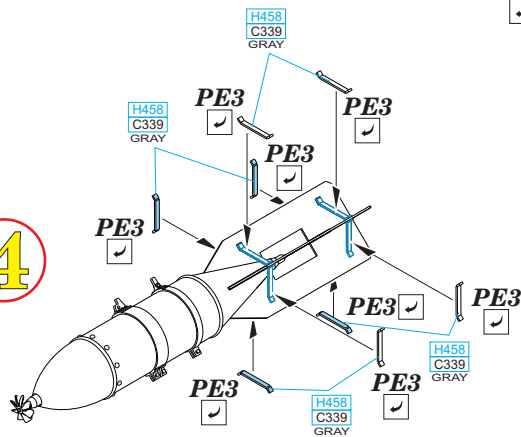

## FAB 250

**BEST BRASS RESIN AROUND!**

**1**

∅ - 1,4mm  
l - 1,4mm

**2****3****4****5****CORRECT POSITION**