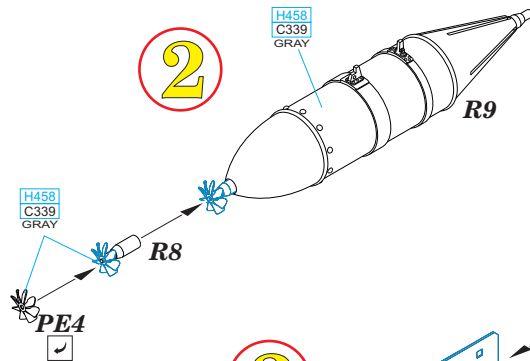

## FAB 250

**BEST BRASS RESIN AROUND!**

**1**

∅ - 1,4mm  
l - 1,4mm

**2****3****4****5****CORRECT POSITION**