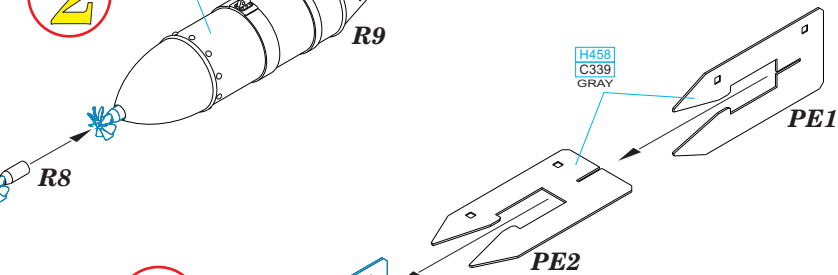

## FAB 250

**BEST BRASS RESIN AROUND!**

**1**

∅ - 1,4mm  
l - 1,4mm

**2****3****4****5****CORRECT POSITION**