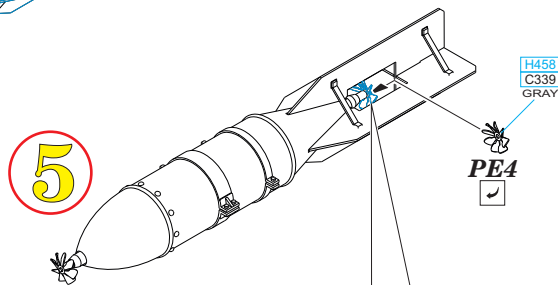

## FAB 250

**BEST BRASS RESIN AROUND!**

**1**

∅ - 1,4mm  
l - 1,4mm

**2****3****4****5****CORRECT POSITION**