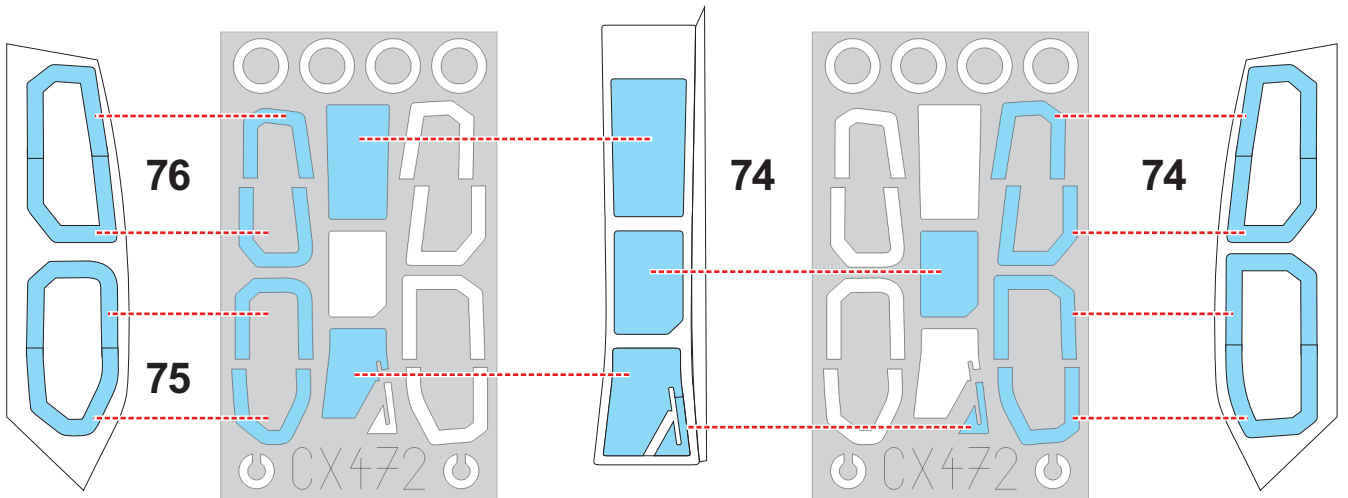

eduard
MASK

CX 472

OH-1 Ninja 1/72

The die-cut mask for accurate canopy frame painting of the
Aoshima 014349 scale 1/72 KIT

1.)

2.)

3.)

4.)