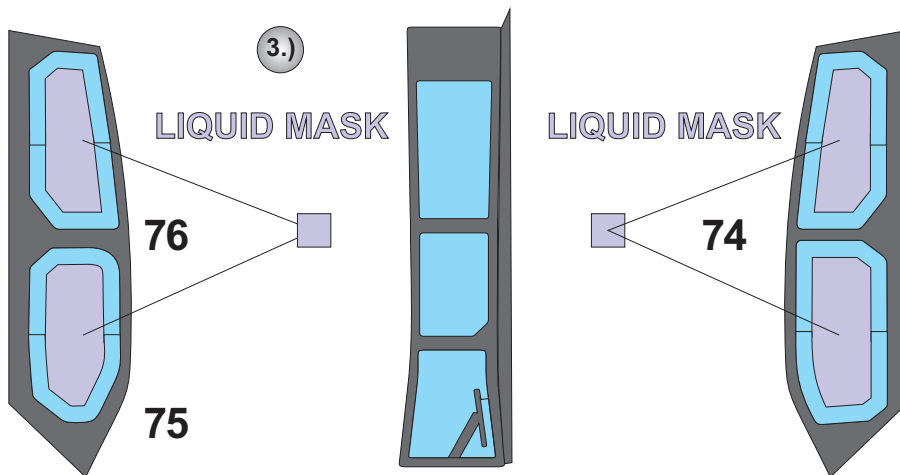

eduard
MASK

CX 472

OH-1 Ninja 1/72

The die-cut mask for accurate canopy frame painting of the
Aoshima 014349 scale 1/72 KIT

1.)

2.)

3.)

4.)