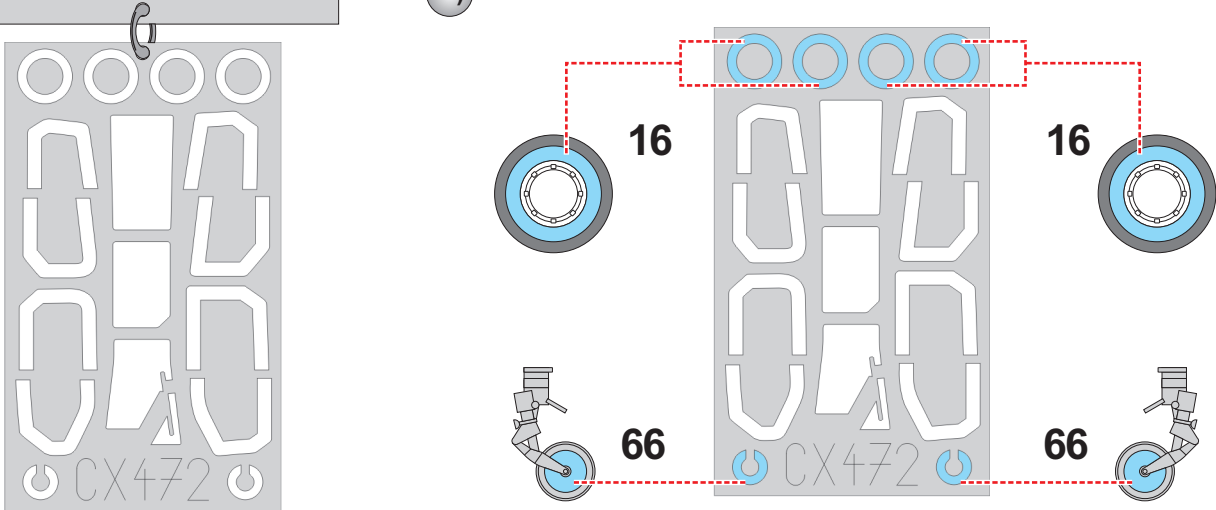

eduard
MASK

CX 472

OH-1 Ninja 1/72

The die-cut mask for accurate canopy frame painting of the
Aoshima 014349 scale 1/72 KIT

1.)

2.)

3.)

4.)