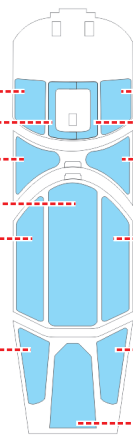

eduard
MASK

EX 553

Su-25UB/UBK 1/48

The die-cut mask for accurate canopy frame painting of the *Směr* scale 1/48 KIT

1.) INTERIOR COLOR

LIQUID MASK

2.)

RUBBER COLOR

3.)

REMOVE MASK LIQUID MASK

3.)

CAMOUFLAGE COLOR