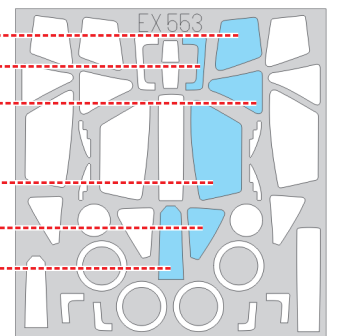

eduard
MASK

EX 553

Su-25UB/UBK 1/48

The die-cut mask for accurate canopy frame painting of the *Směr* scale 1/48 KIT

1.) INTERIOR COLOR

LIQUID MASK

2.)

RUBBER COLOR

3.)

REMOVE MASK LIQUID MASK

3.)

CAMOUFLAGE COLOR