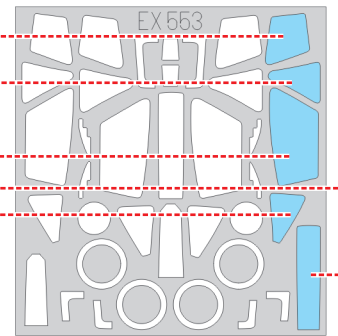

eduard
MASK

EX 553

Su-25UB/UBK 1/48

The die-cut mask for accurate canopy frame painting of the *Směr* scale 1/48 KIT

1.) INTERIOR COLOR

LIQUID MASK

2.)

RUBBER COLOR