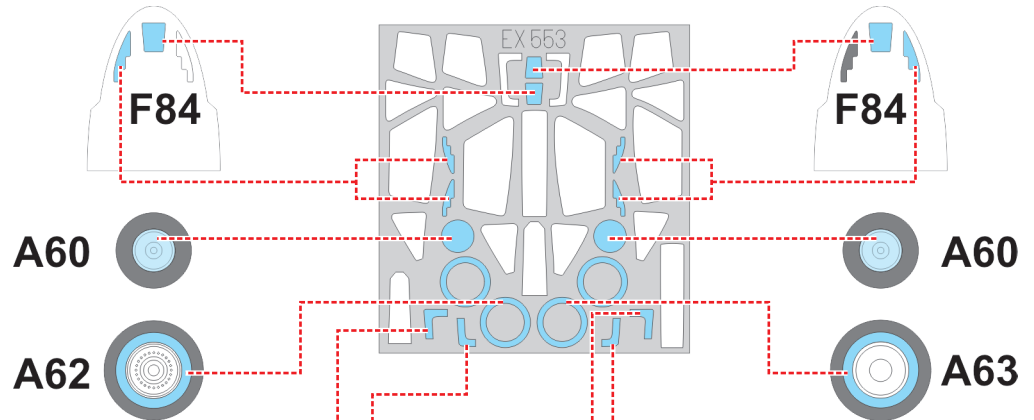

eduard
MASK

EX 553

Su-25UB/UBK 1/48

The die-cut mask for accurate canopy frame painting of the *Směr* scale 1/48 KIT

1.) INTERIOR COLOR

LIQUID MASK

2.)

RUBBER COLOR

3.)

REMOVE MASK LIQUID MASK

3.)

CAMOUFLAGE COLOR