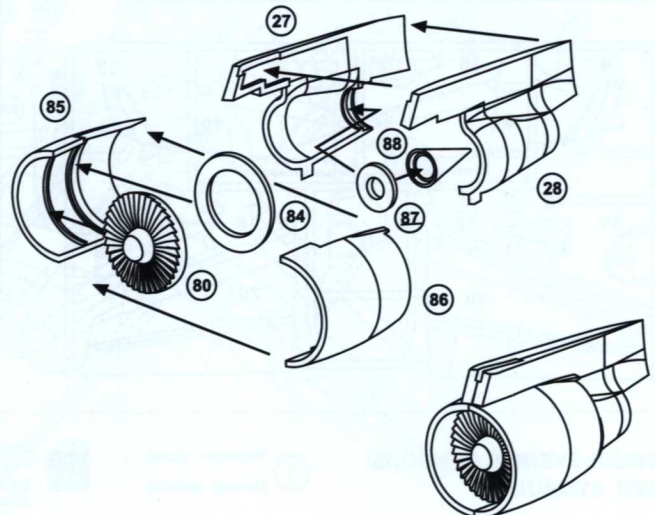

The **MD-11** is a medium- to long-range widebody airliner, with two engines mounted on underwing pylons and a third engine at the base of the vertical stabilizer. It is based on the DC-10, but features a stretched fuselage, increased wingspan with winglets, refined airfoils on the wing and tailplane, new engines and increased use of composites.

ИСПОЛЬЗУЕМЫЕ СИМВОЛЫ
USED SYMBOLS

① Number parts
Номер детали

1 Stages of assembly
Этап сборки

Glue
Клеить

Make a hole
Сверлить

Symmetric assembly
Симметричная сборка

1 52 x3 53 37 x8

2 1 3 4 6 9 50 51 59 x2 67 68

3 25 26 29 30 78 x2 79 x2 80 x2 81 x2 83 x4
84 x2 87 x2 88 x2 91 x4

4 27 28 80 84 85 86 87 88

5 8 10 14 15 21 22 90

6 11 13 17 18 23 24 90

7 38 39 41 44 45 52 61 62 70 71 76 77

8 4 9 12 16 x4 19 20 31 32 82