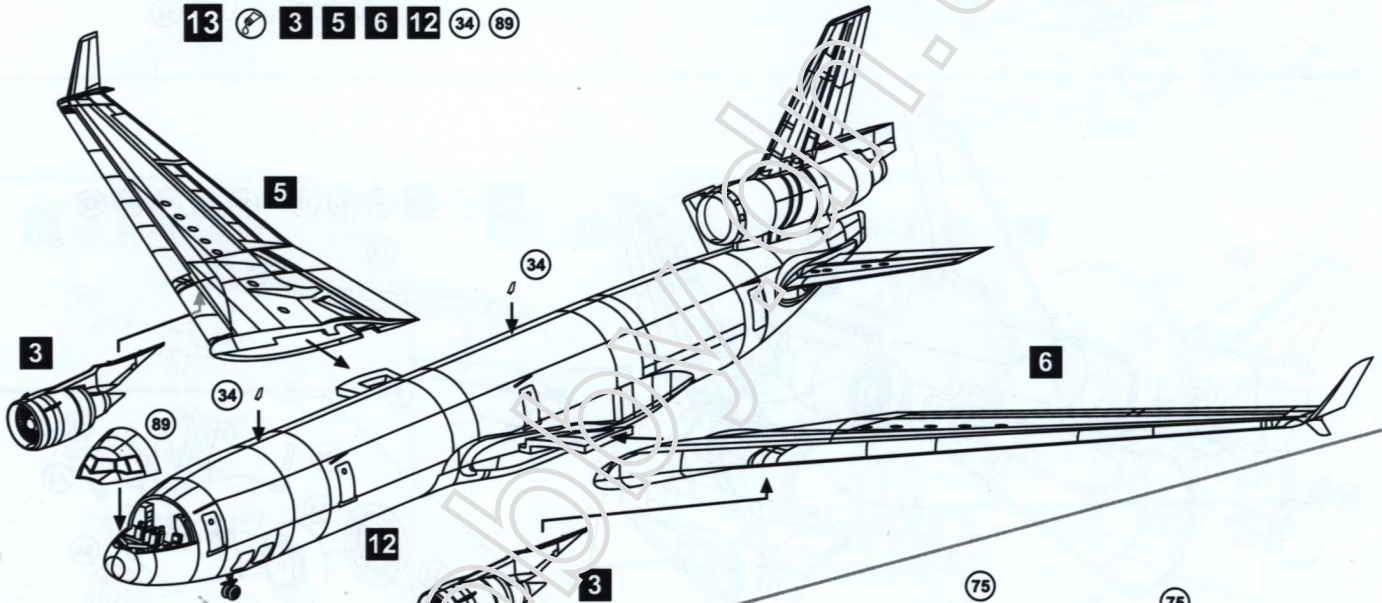

The **MD-11** is a medium- to long-range widebody airliner, with two engines mounted on underwing pylons and a third engine at the base of the vertical stabilizer. It is based on the DC-10, but features a stretched fuselage, increased wingspan with winglets, refined airfoils on the wing and tailplane, new engines and increased use of composites.

9 36 43 54 x2 55 x2 63

10 R 35 54 x4 55 x4 56 58

11 L 47 54 x4 55 x4 57 60

12 2 7 8 1 2 5 7 69 35

13 3 5 6 12 34 89

14 9 10 11 13 34 48 64 65 66 72

73 74 75 92 93

EASTERN
ВОСТОЧНЫЙ ЭКСПРЕСС
EXPRESS