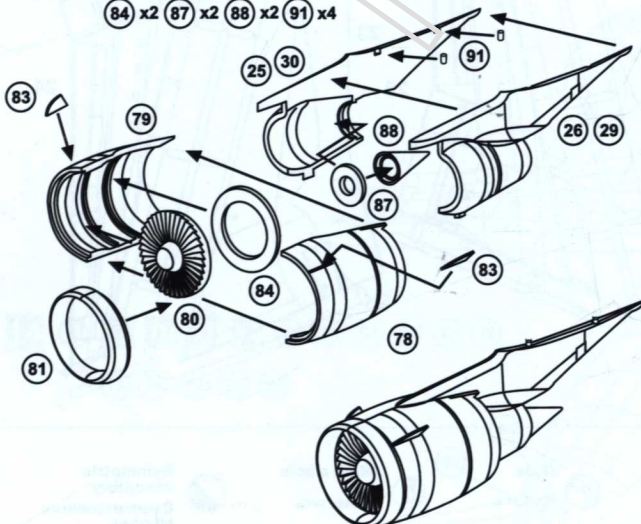

The **MD-11** is a medium- to long-range widebody airliner, with two engines mounted on underwing pylons and a third engine at the base of the vertical stabilizer. It is based on the DC-10, but features a stretched fuselage, increased wingspan with winglets, refined airfoils on the wing and tailplane, new engines and increased use of composites.

ИСПОЛЬЗУЕМЫЕ СИМВОЛЫ
USED SYMBOLS

① Number parts
Номер детали

1 Stages of assembly
Этап сборки

Glue
Клеить

Make a hole
Сверлить

Symmetric assembly
Симметричная сборка

1 52 x3 53 37 x8

2 1 3 4 6 9 50 51 59 x2 67 68

3 25 26 29 30 78 x2 79 x2 80 x2 81 x2 83 x4
84 x2 87 x2 88 x2 91 x4

4 27 28 80 84 85 86 87 88

5 8 10 14 15 21 22 90

6 11 13 17 18 23 24 90

7 38 39 41 44 45 52 61 62 70 71 76 77

8 4 9 12 16 x4 19 20 31 32 82