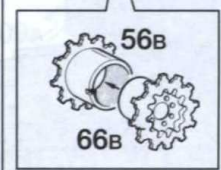

2

ALTERNATIVE