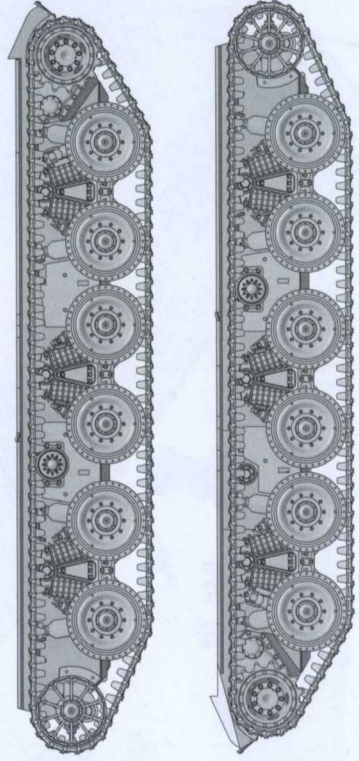

PARTS

X2

Decal

Lower Hull

Turret

Metal Part

TP

Upper Hull

Z1

Z2

3

4

5

A

Make 2

B

Make 2

D

Make 2

C

Make 12

C35

Opposite

1mm