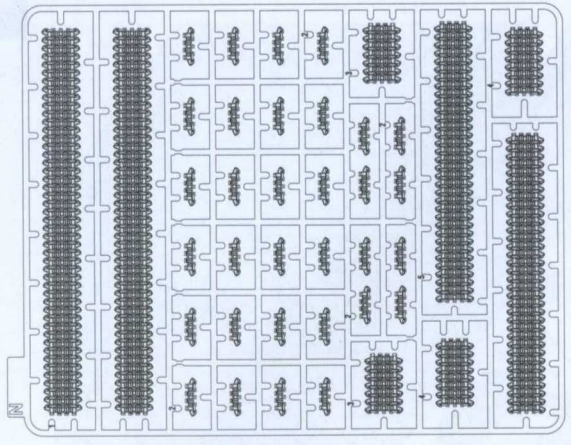

PARTS

X2

Decal

Lower Hull

Turret

Metal Part

TP

Upper Hull

Z1

Z2

3

4

5

A

Make 2

B