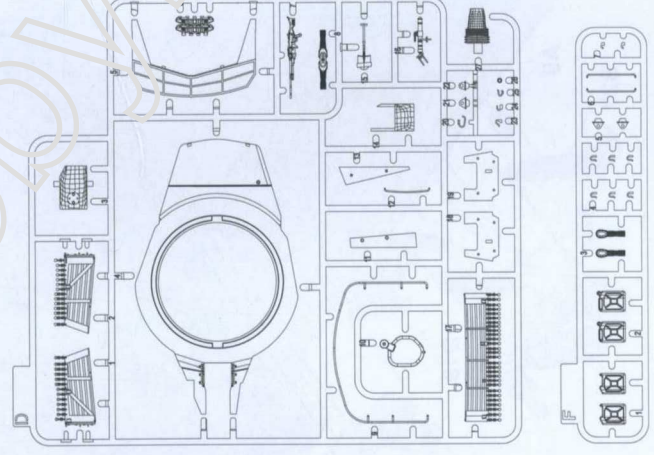

PARTS

X2

Decal

Lower Hull

Turret

Metal Part

TP

Upper Hull