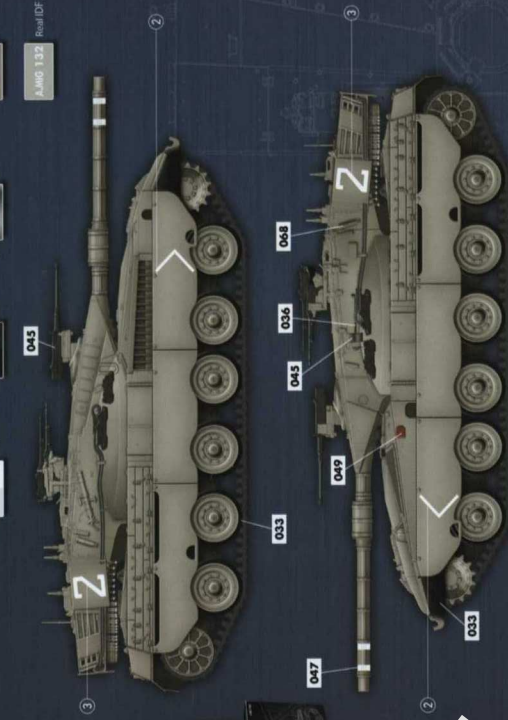

Specific colors for Takom Kits

TAKOM

Merkava Mk.1 Israel Main Battle Tank Ref: 2078

TAKOM

Merkava Mk.1 Israel Main Battle Tank Ref: 2078