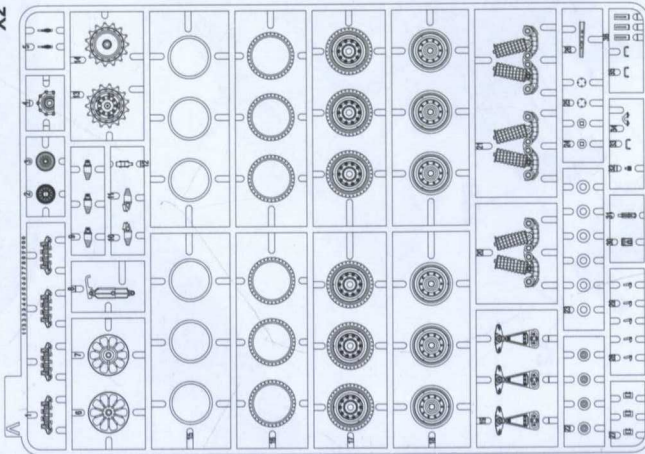

PARTS

X2

Decal

Lower Hull

Turret

Metal Part

TP

Upper Hull

Z1

Z2

3

4

5

A

Make 2

B