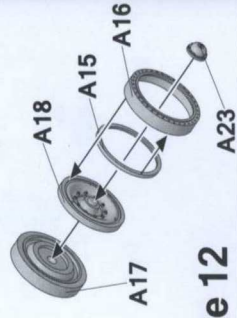

PARTS

X2

Decal

Lower Hull

Turret

Metal Part

TP

Upper Hull

Z1

Z2

3

4

5

A

Make 2

B

Make 2

D

Make 2

C

Make 12

C35

Opposite

1mm