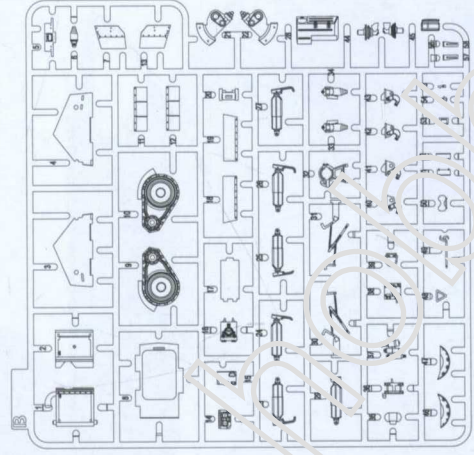

PARTS

X2

Decal

Lower Hull

Turret

Metal Part

TP

Upper Hull

Z1

Z2

3

4

5

A

Make 2

B