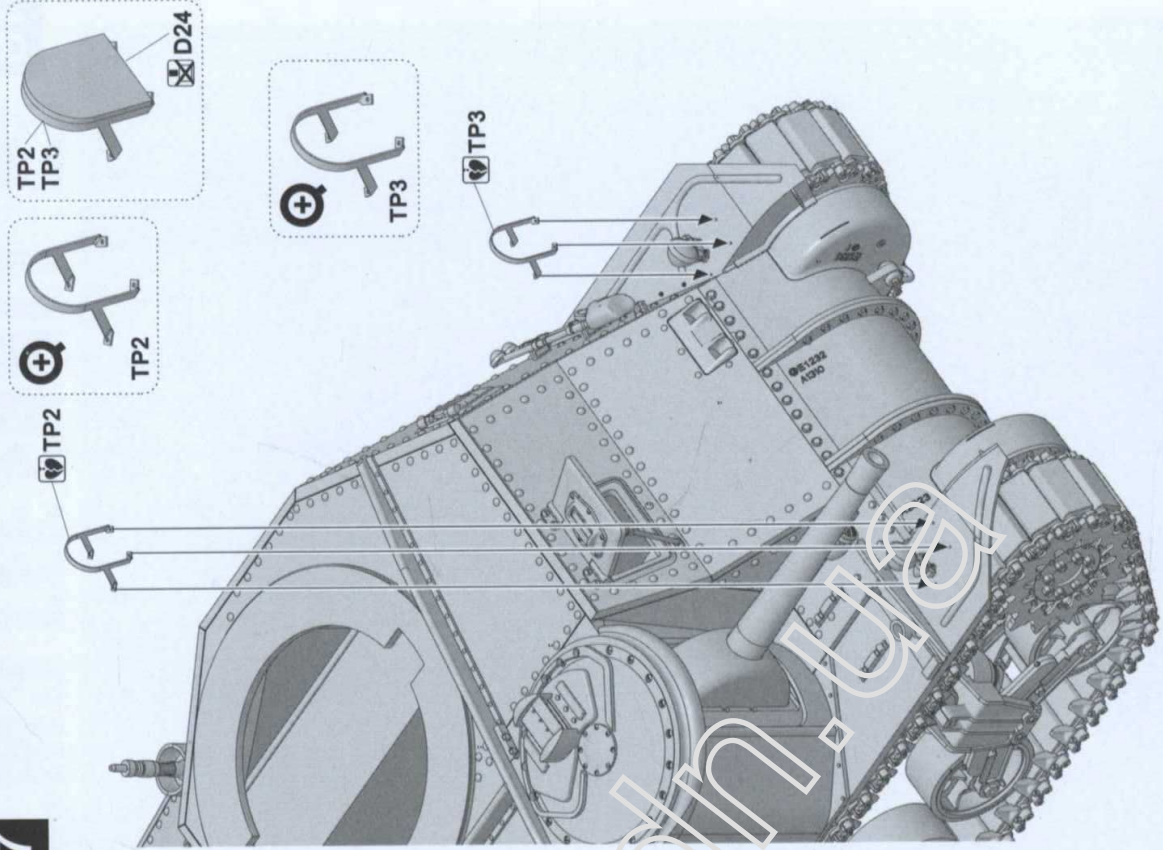

E37

hobby.ch.ua

18

19

03.03.2085

Color info and profiles by