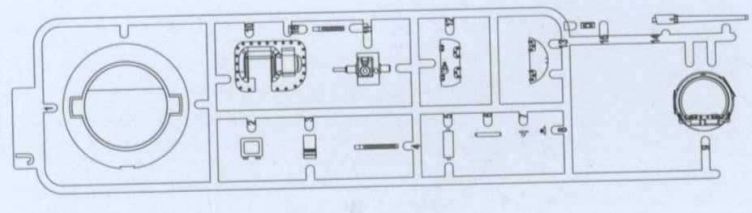

# PARTS

X2

Lower Hull

Turret

X2

TP

Decal

**Make 6**