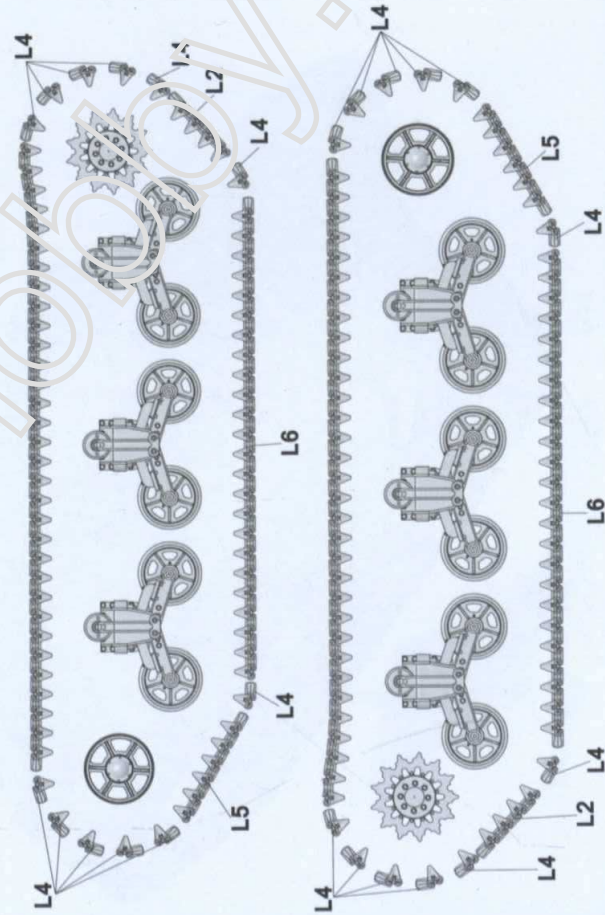

# PARTS

X2

Lower Hull

Turret

X2

TP

Decal

**Make 6**

**Make 6**

**Make 2**

3

Make 2

4

5

6

7

E37

hobby.ch.ua

18

19

03.03.2085

Color info and profiles by