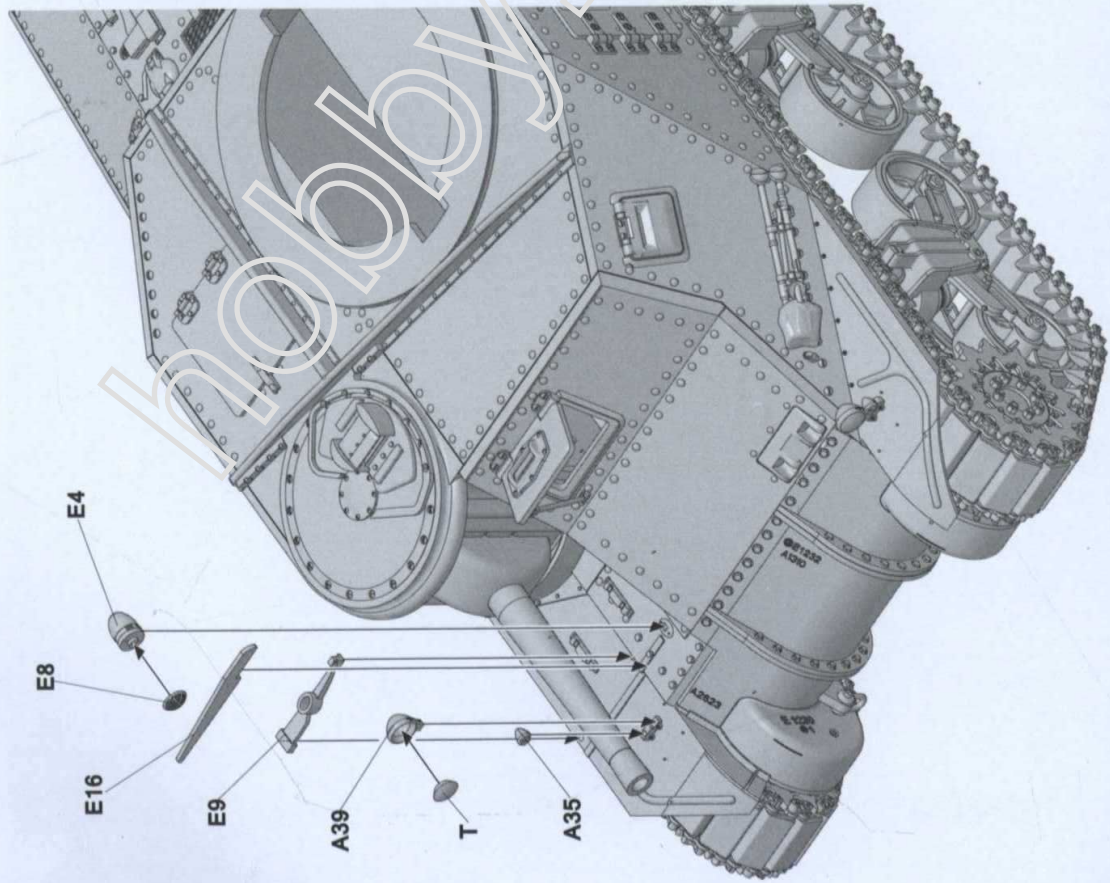

E37

hobby.ch.ua

18

19

03.03.2085

Color info and profiles by