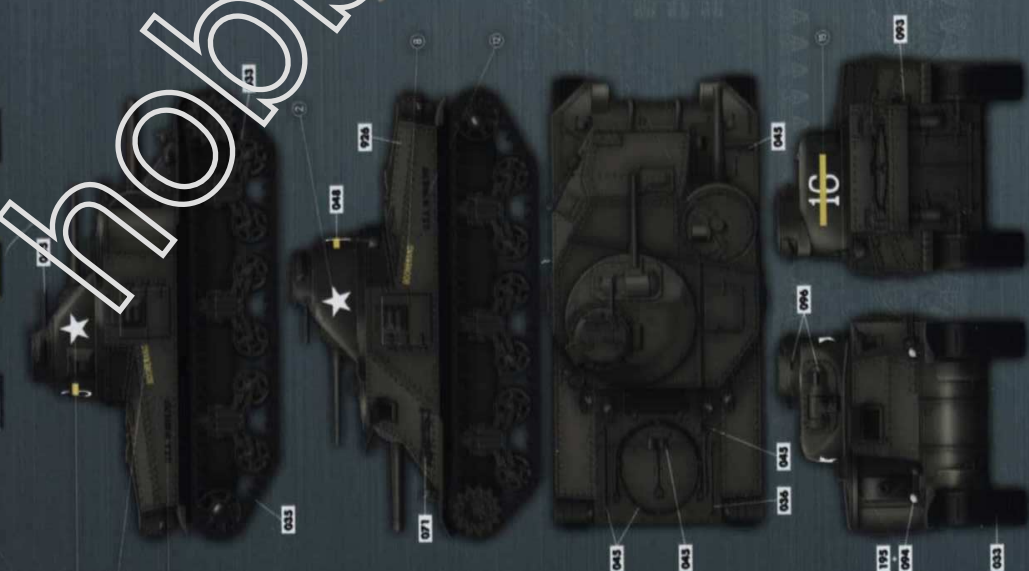

03.03.2085

Color info and profiles by

M3 LEE EARLY

Color info and profiles by

Painting and Marking Guide

Unknown training unit, Desert Warfare Center, USA 1942.

Painting and Marking Guide

Unknown training unit, Desert Warfare Center USA 1942.

- A.MIG 033 Rubber & Tires
- A.MIG 035 Dark Trucks
- A.MIG 036 Old Wood
- A.MIG 043 Gun Metal
- A.MIG 071 Metal
- A.MIG 093 Crystal Red
- A.MIG 094 Crystal Green
- A.MIG 193 Silver
- A.MIG 048 Yellow
- A.MIG 026 Olive Drab Base
- A.MIG 096 Crystal Persimmon Green

- A.MIG 033 Rubber & Tires
- A.MIG 035 Dark Trucks
- A.MIG 036 Old Wood
- A.MIG 043 Gun Metal
- A.MIG 071 Metal
- A.MIG 093 Crystal Red
- A.MIG 094 Crystal Green
- A.MIG 193 Silver
- A.MIG 048 Yellow
- A.MIG 026 Olive Drab Base
- A.MIG 096 Crystal Persimmon Green

US M3 Medium tank "Lee" Early version Ref. 2085

TAKOM