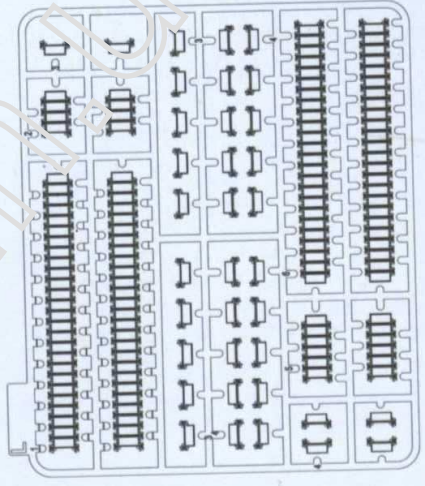

# PARTS

X2

Lower Hull

Turret

X2

TP

Decal

**Make 6**

**Make 6**

**Make 2**

3

Make 2

4

5

6

7