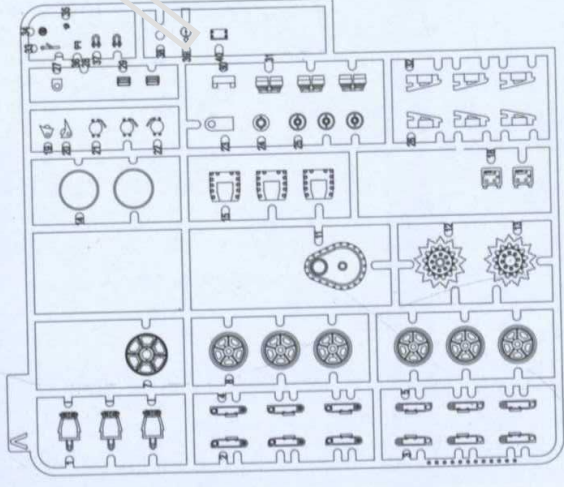

# PARTS

X2

Lower Hull

Turret

X2

TP

Decal

**Make 6**

**Make 6**

**Make 2**

3

Make 2

4

5

6

7