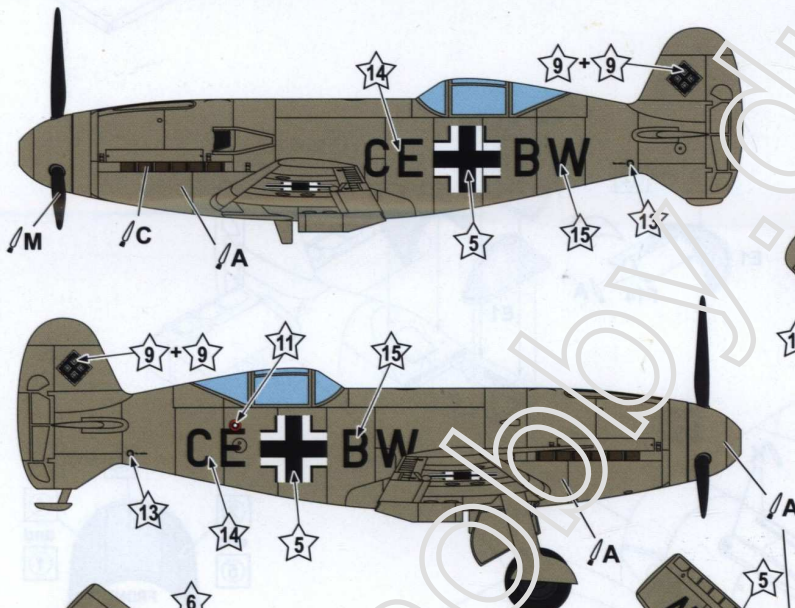

СХЕМА ЗБИРАЊИНА / SCHEME OF ASSEMBLY

СХЕМА ЗАБАРВПЕННЯ / THE SCHEME OF COLOURING

1. ME209 V-4, TEST-FLOWN BY PILOTS HEINRICH BEAUVAIS AND ALEXANDER THOENES, MESSERSCHMITT FACTORY AIRFIELD, AUGSBURG, AUGUST 1939.

2. ME209 V-4, CE-BW, FLIGHT TESTED AT ERPROBUNGSSTELLE RECHLIN, SEPTEMBER 1940.

- | | | |
|---|---|---|
| A | C | M |
| MR.COLOR C60
AK RC265
RLM 02 GRAU | MR.COLOR C61
AK XTRMET AK484
BURNT IRON | MR.COLOR C18
AK RC274
RLM70 SCHWARZGRUN |