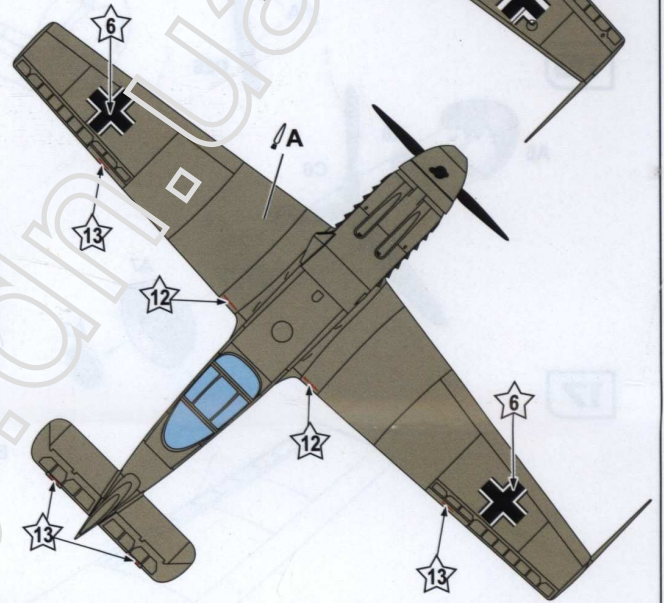

СХЕМА ЗБИРАЊИНА / SCHEME OF ASSEMBLY

СХЕМА ЗАБАРВПЕННЯ / THE SCHEME OF COLOURING

1. ME209 V-4, TEST-FLOWN BY PILOTS HEINRICH BEAUVAIS AND ALEXANDER THOENES, MESSERSCHMITT FACTORY AIRFIELD, AUGSBURG, AUGUST 1939.

2. ME209 V-4, CE-BW, FLIGHT TESTED AT ERPROBUNGSSTELLE RECHLIN, SEPTEMBER 1940.

- | | | |
|---|---|---|
| A | C | M |
| MR.COLOR C60
AK RC265
RLM 02 GRAU | MR.COLOR C61
AK XTRMET AK484
BURNT IRON | MR.COLOR C18
AK RC274
RLM70 SCHWARZGRUN |