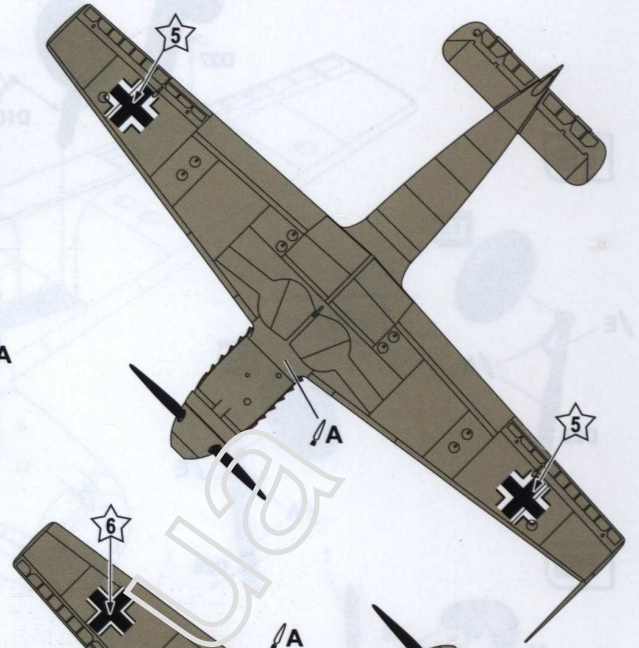

SCALE
1:48

FIGHTER
ВИНИЦУВАЧ

MESSERSCHMITT
ME.209 V4

A&A MODELS

CAT. NO. 4810

CONTAINS PARTS FOR ONE MODEL:

PLASTIC PARTS -72
2 DIFFERENT DECAL OPTIONS
PAINT MASKS
PHOTO-ETCHED SHEET

ЗБІРНА МОДЕЛЬ \ ЛІМІТОВАНИЙ ВИПУСК
SCALE MODEL KIT \ LIMITED EDITION

СХЕМА ЗБИРАЊИНА / SCHEME OF ASSEMBLY

СХЕМА ЗАБАРВПЕННЯ / THE SCHEME OF COLOURING

1. ME209 V-4, TEST-FLOWN BY PILOTS HEINRICH BEAUVAIS AND ALEXANDER THOENES, MESSERSCHMITT FACTORY AIRFIELD, AUGSBURG, AUGUST 1939.

2. ME209 V-4, CE-BW, FLIGHT TESTED AT ERPROBUNGSSTELLE RECHLIN, SEPTEMBER 1940.

- | | | |
|---|---|---|
| A | C | M |
| MR.COLOR C60
AK RC265
RLM 02 GRAU | MR.COLOR C61
AK XTRMET AK484
BURNT IRON | MR.COLOR C18
AK RC274
RLM70 SCHWARZGRUN |