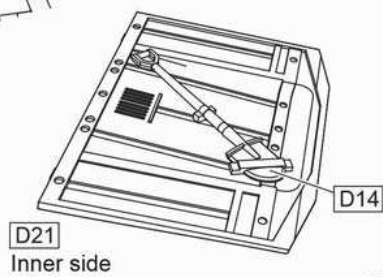

# 0.5t Light Truck Iltis

1/35scale

Plastic model kit. Cat. #35101

**Z**