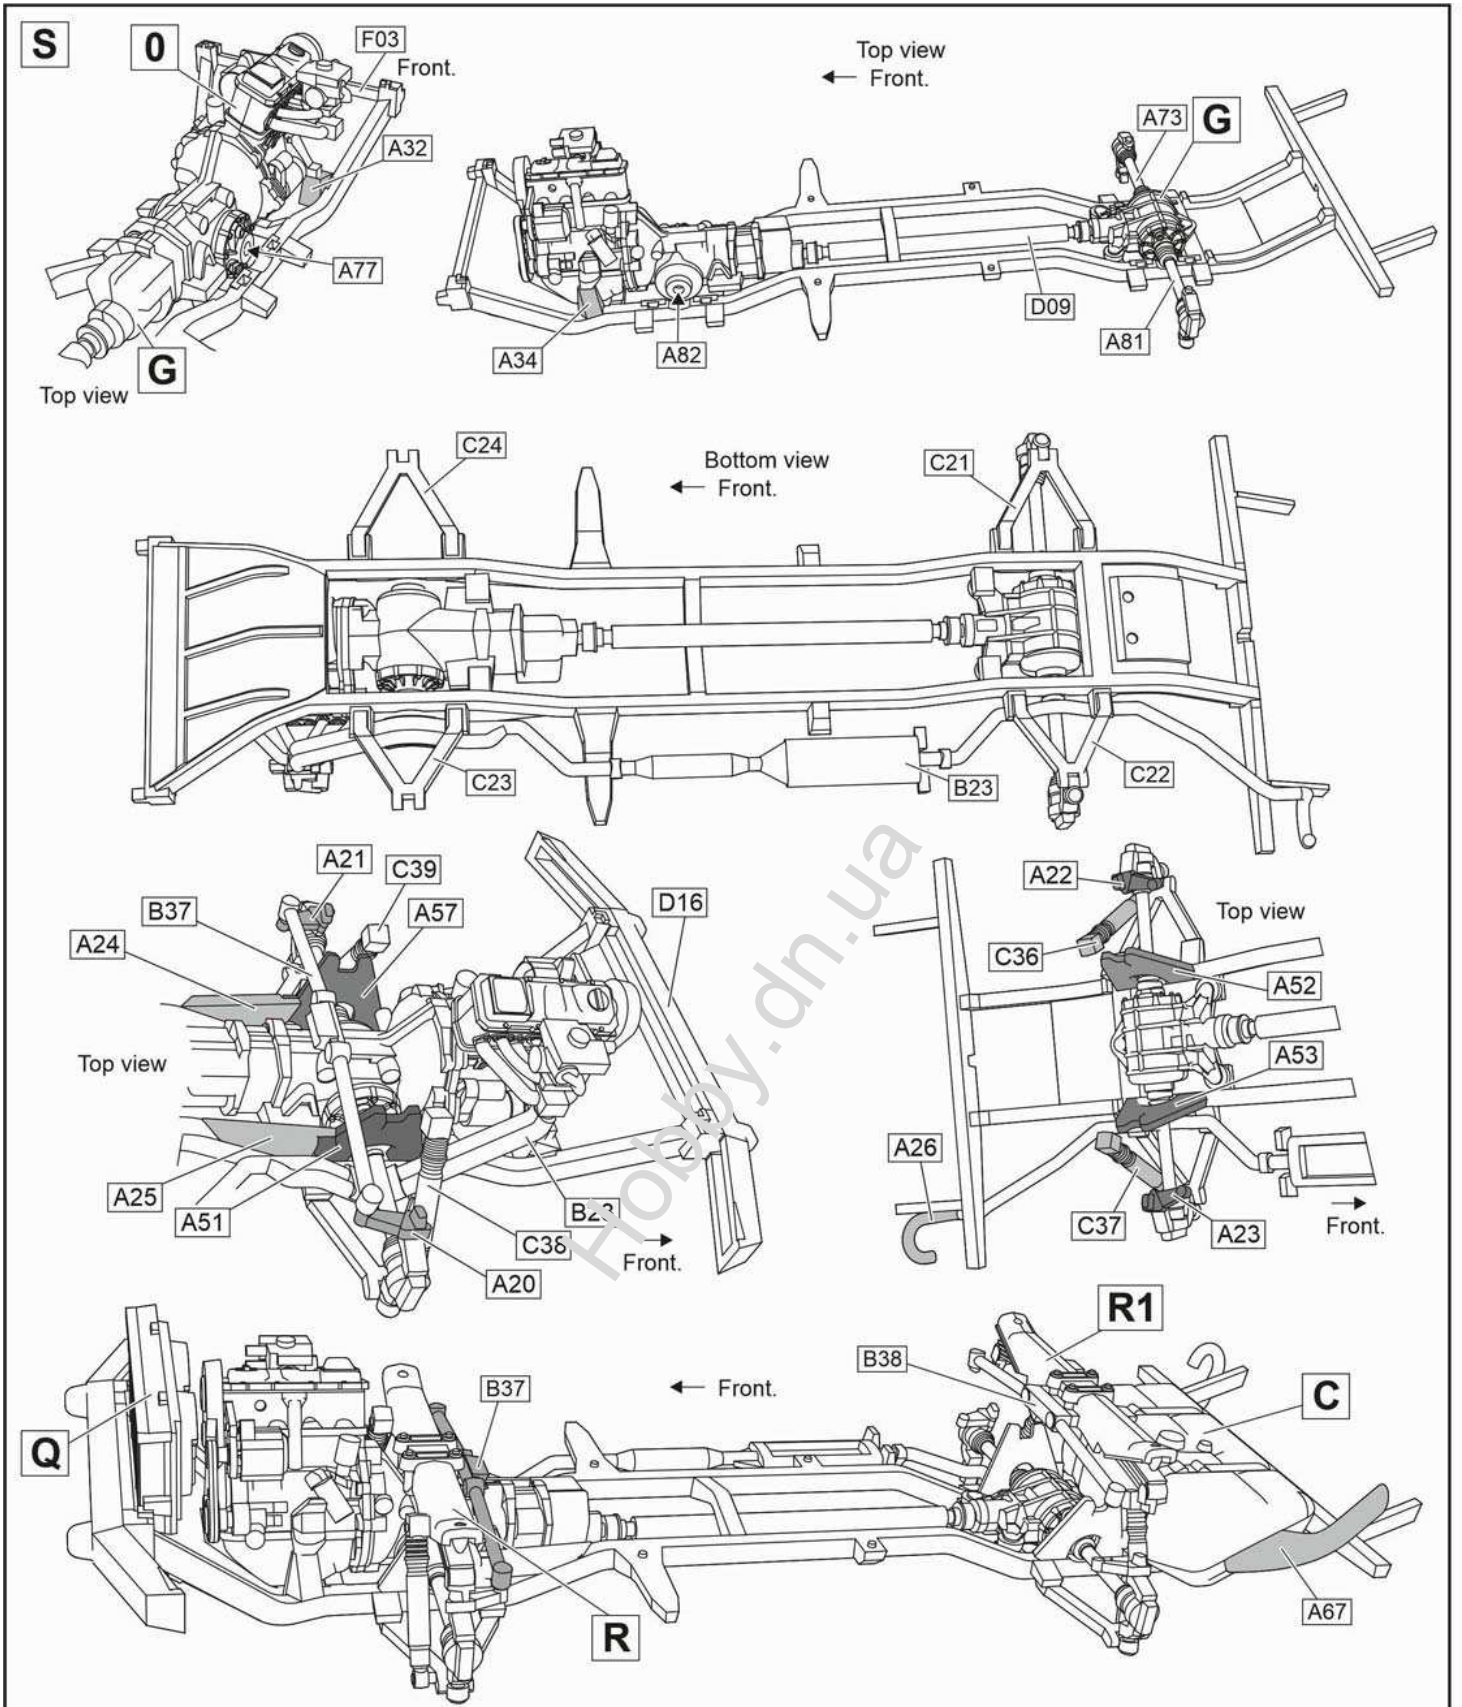

# 0.5t Light Truck Iltis

1/35scale

Plastic model kit. Cat. #35101

**Z**

## Markings and Painting

□ - White wash over Black

■ - Bronze Green

■ - Leather Brown

0.5t Light truck **Iltis**. Panzerjagerkompanie 360 (AT company). REFORGER Exercise Certain Sentinel 86. 1986. Winter camo made by applying white wash over a Black Paint.