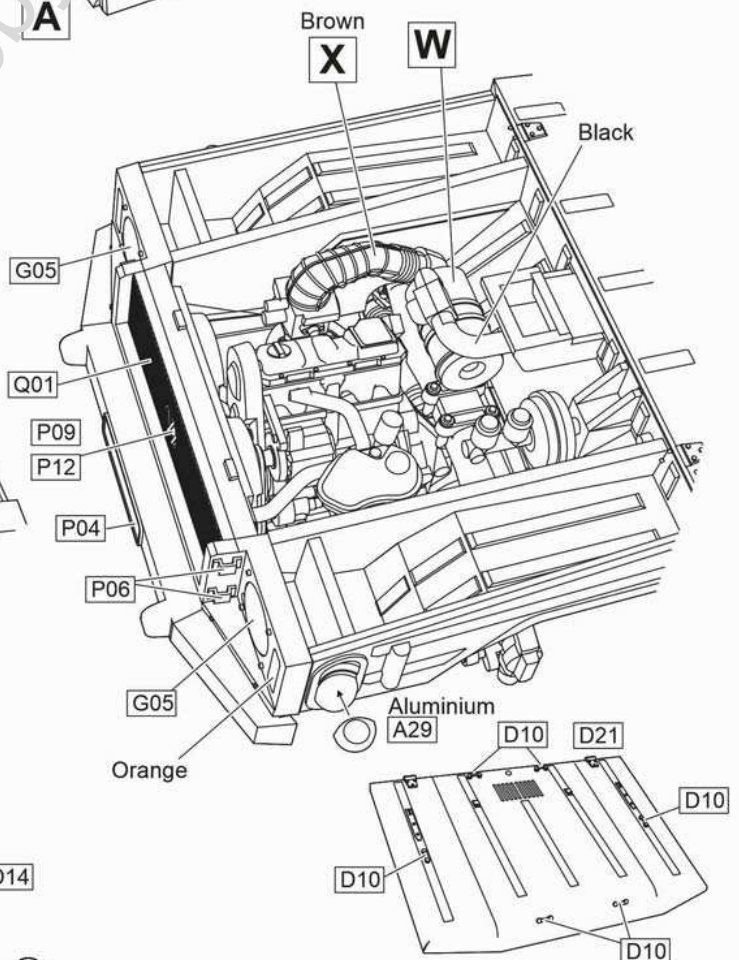

# 0.5t Light Truck Iltis

1/35scale

Plastic model kit. Cat. #35101

**Z**

## Markings and Painting

□ - White wash over Black

■ - Bronze Green

■ - Leather Brown

0.5t Light truck **Iltis**. Panzerjagerkompanie 360 (AT company). REFORGER Exercise Certain Sentinel 86. 1986. Winter camo made by applying white wash over a Black Paint.