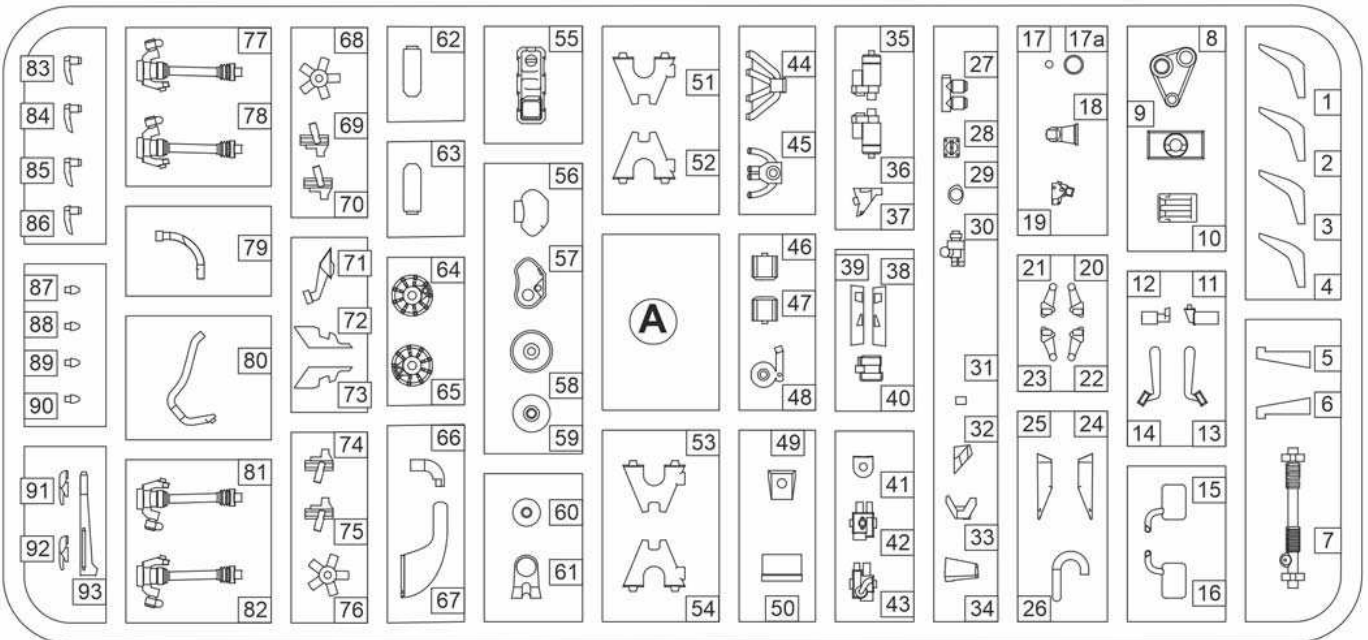

# 0.5t Light Truck Iltis

1/35scale

Plastic model kit. Cat. #35101

**Z**

## Markings and Painting

□ - White wash over Black

■ - Bronze Green

■ - Leather Brown

0.5t Light truck **Iltis**. Panzerjagerkompanie 360 (AT company). REFORGER Exercise Certain Sentinel 86. 1986. Winter camo made by applying white wash over a Black Paint.