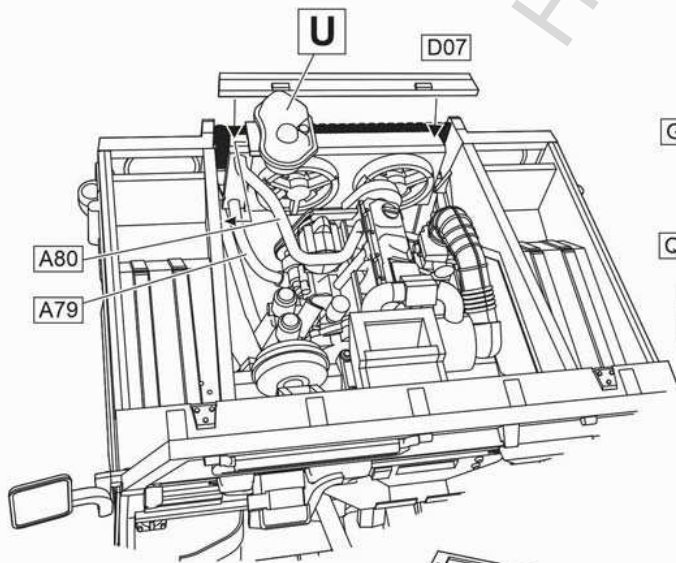

# 0.5t Light Truck Iltis

1/35scale

Plastic model kit. Cat. #35101

**Z**