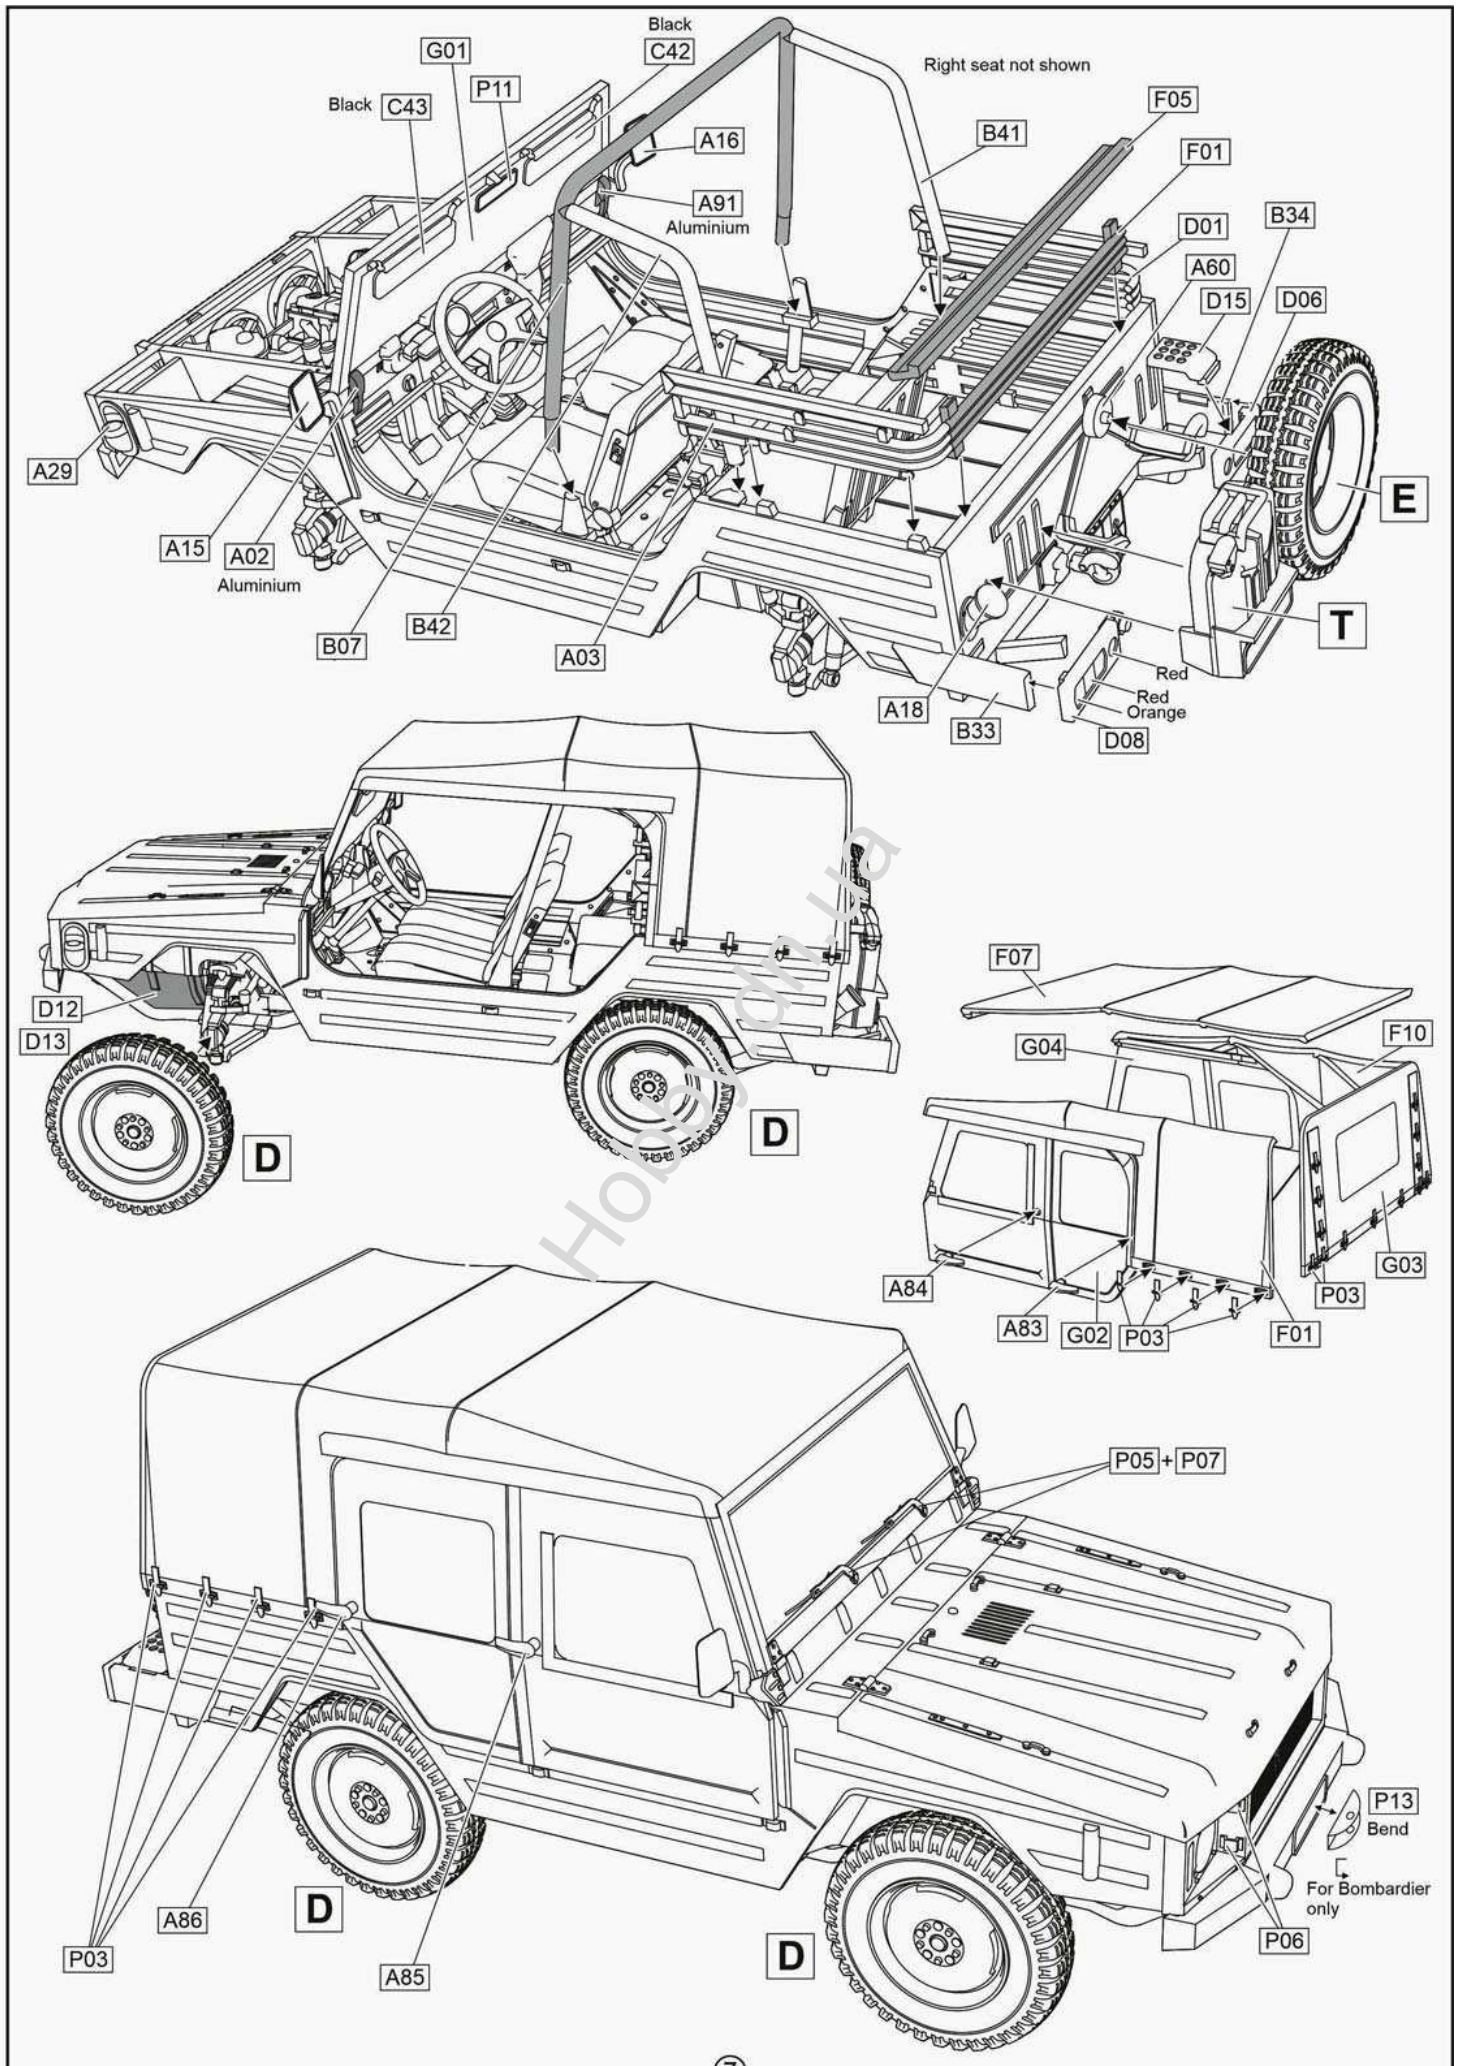

# 0.5t Light Truck Iltis

1/35scale

Plastic model kit. Cat. #35101

**Z**

## Markings and Painting

□ - White wash over Black

■ - Bronze Green

■ - Leather Brown

0.5t Light truck **Iltis**. Panzerjagerkompanie 360 (AT company). REFORGER Exercise Certain Sentinel 86. 1986. Winter camo made by applying white wash over a Black Paint.