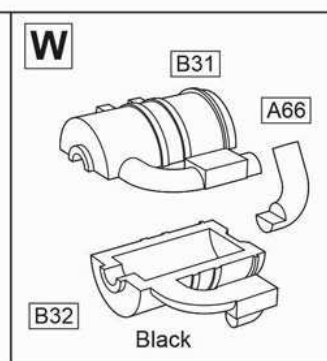

# 0.5t Light Truck Iltis

1/35scale

Plastic model kit. Cat. #35101

**Z**