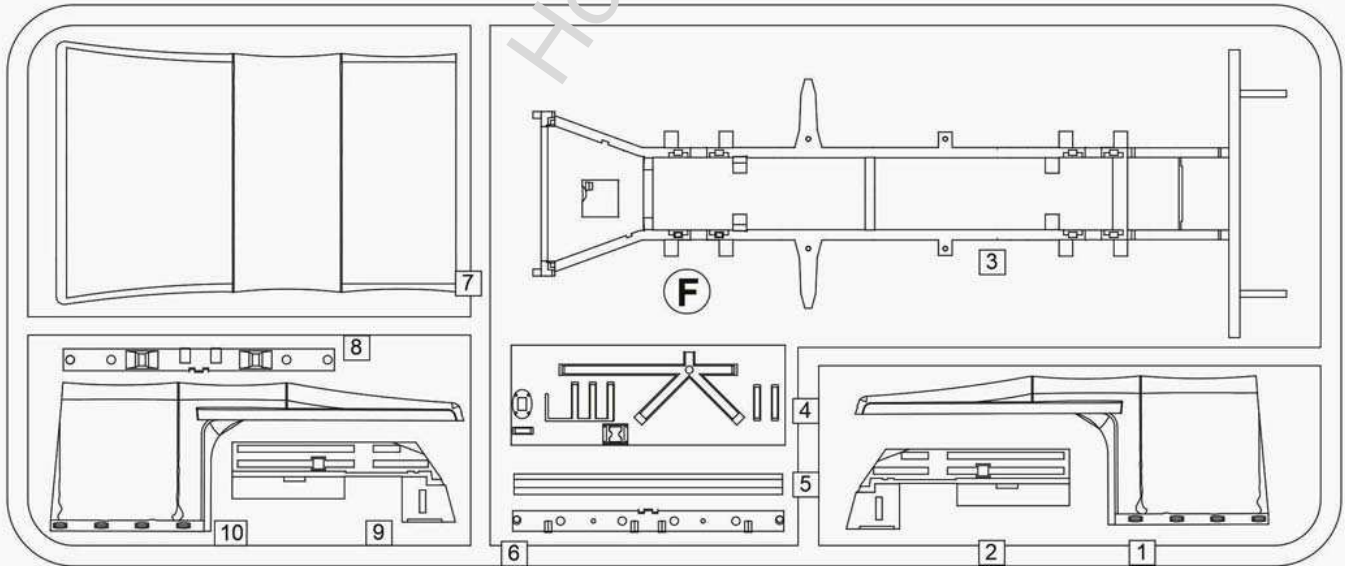

# 0.5t Light Truck Iltis

1/35scale

Plastic model kit. Cat. #35101

**Z**