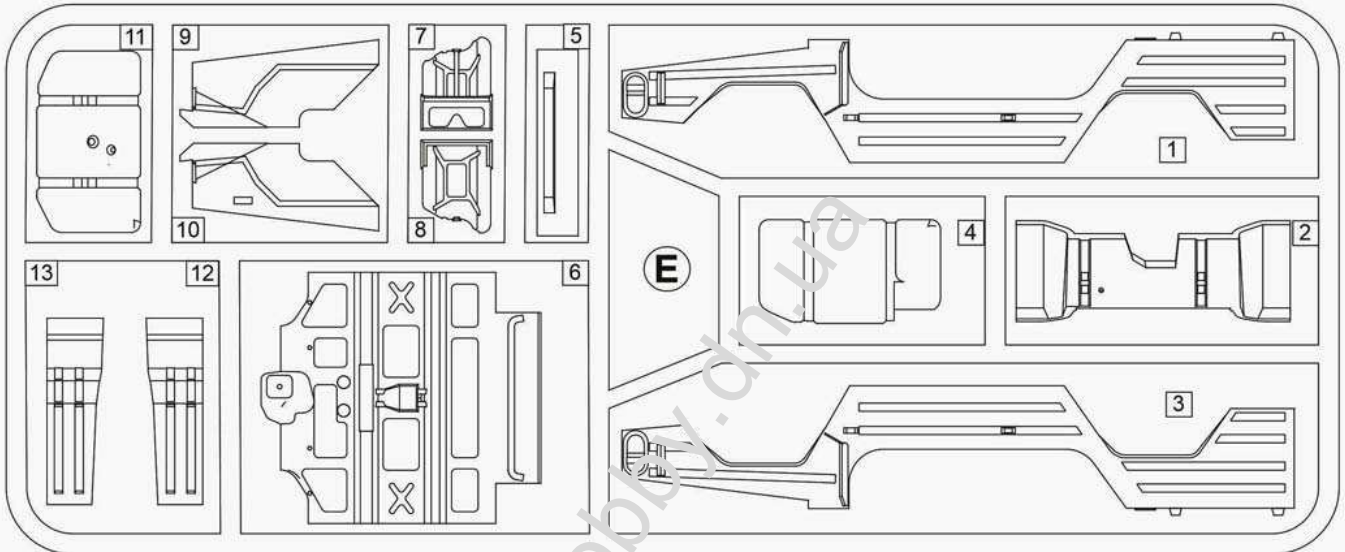

# 0.5t Light Truck Iltis

1/35scale

Plastic model kit. Cat. #35101

**Z**