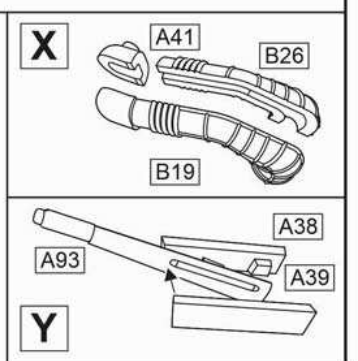

# 0.5t Light Truck Iltis

1/35scale

Plastic model kit. Cat. #35101

**Z**