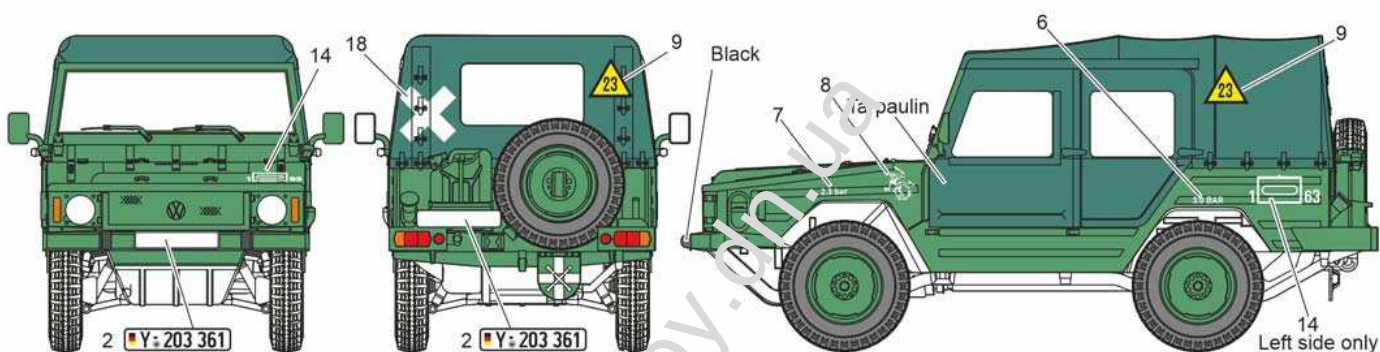

□ - White wash over Black

■ - Bronze Green

■ - Leather Brown

0.5t Light truck **Iltis**. Panzerjagerkompanie 360 (AT company). REFORGER Exercise Certain Sentinel 86. 1986. Winter camo made by applying white wash over a Black Paint.

0.5t Легкий повнопривідний авто **Iltis**. Бундесвер. Panzerjagerkompanie 360 (Протитанкова Група). Навчання Certain Sentinel 86. 1986. Зимовий камуфляж бронзово-зелений, коричневий та вапно зверху по чорній фарбі.