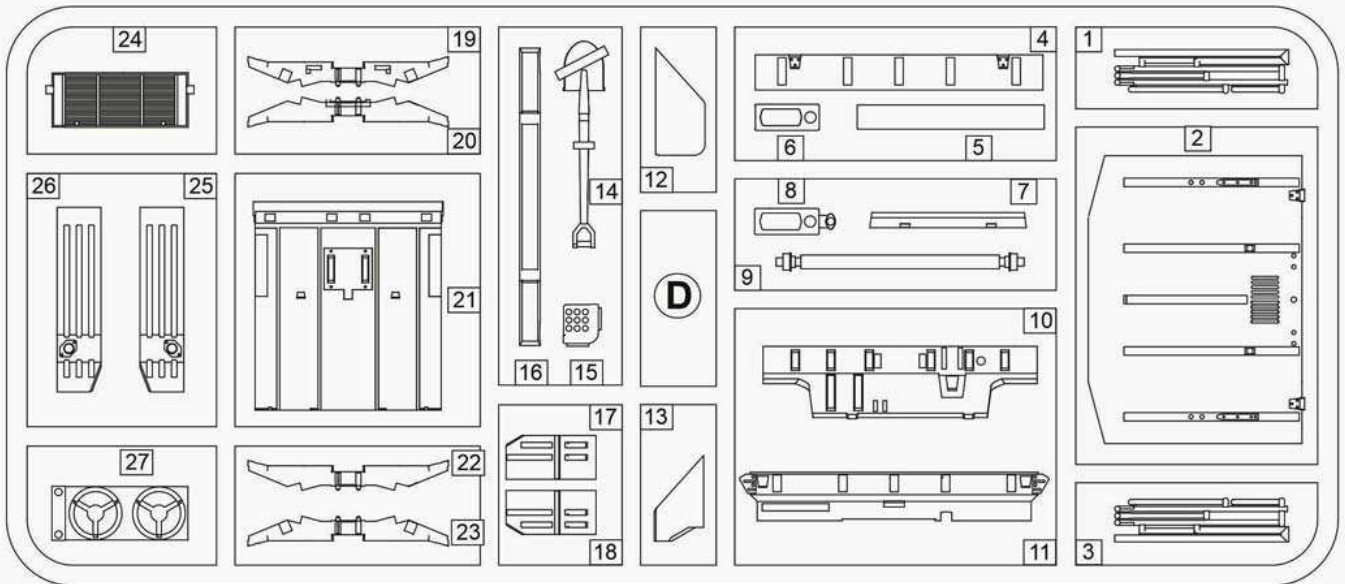

# 0.5t Light Truck Iltis

1/35scale

Plastic model kit. Cat. #35101

**Z**