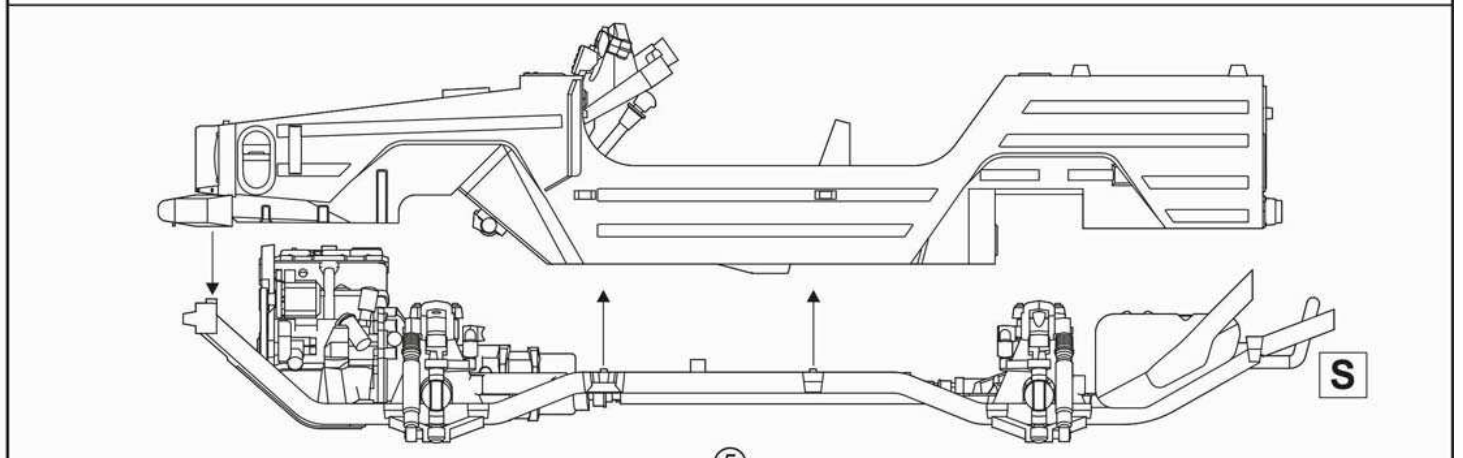

# 0.5t Light Truck Iltis

1/35scale

Plastic model kit. Cat. #35101

**Z**