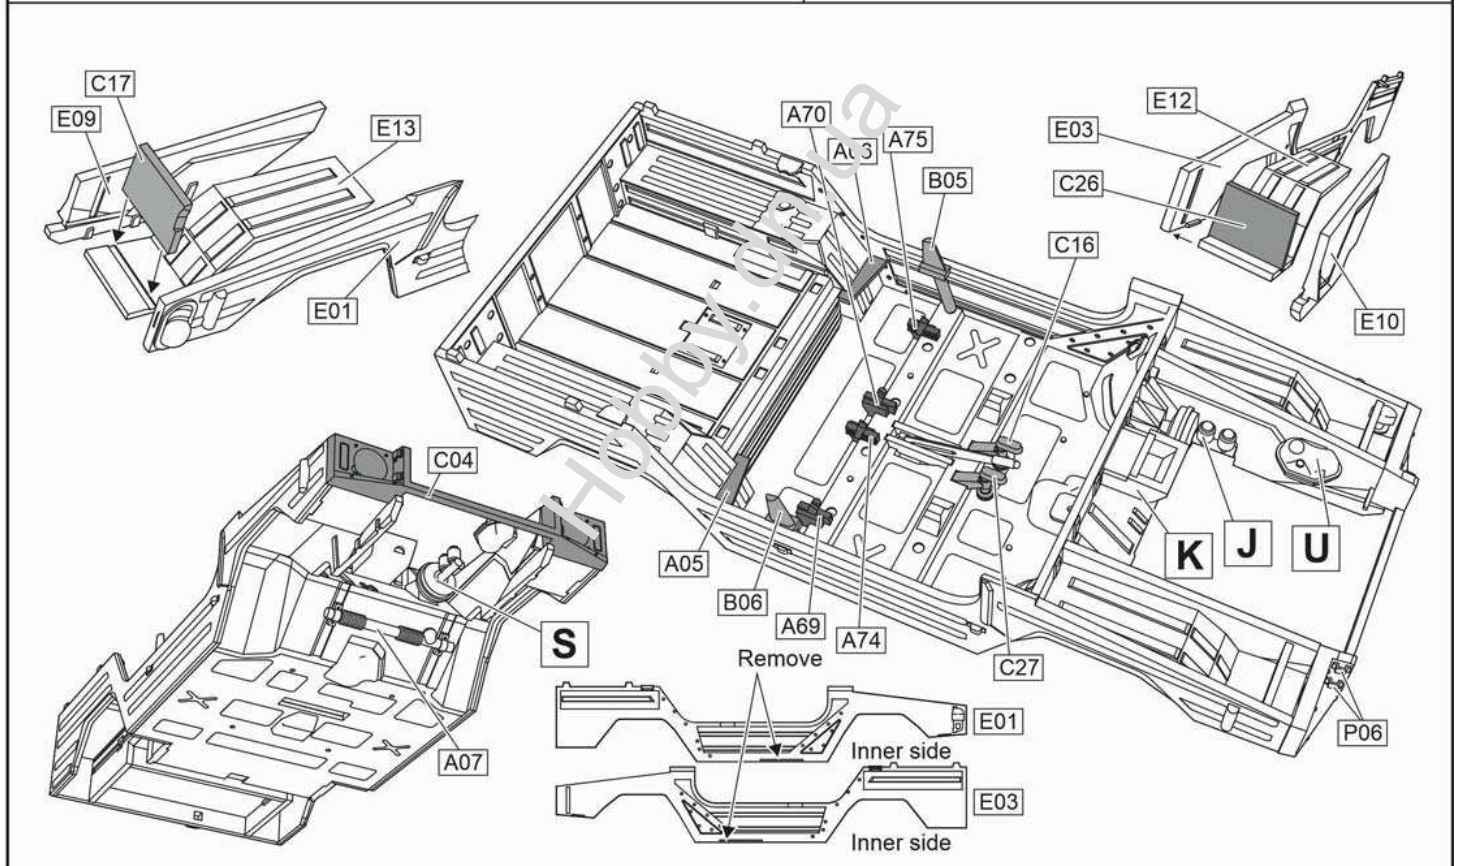

# 0.5t Light Truck Iltis

1/35scale

Plastic model kit. Cat. #35101

**Z**