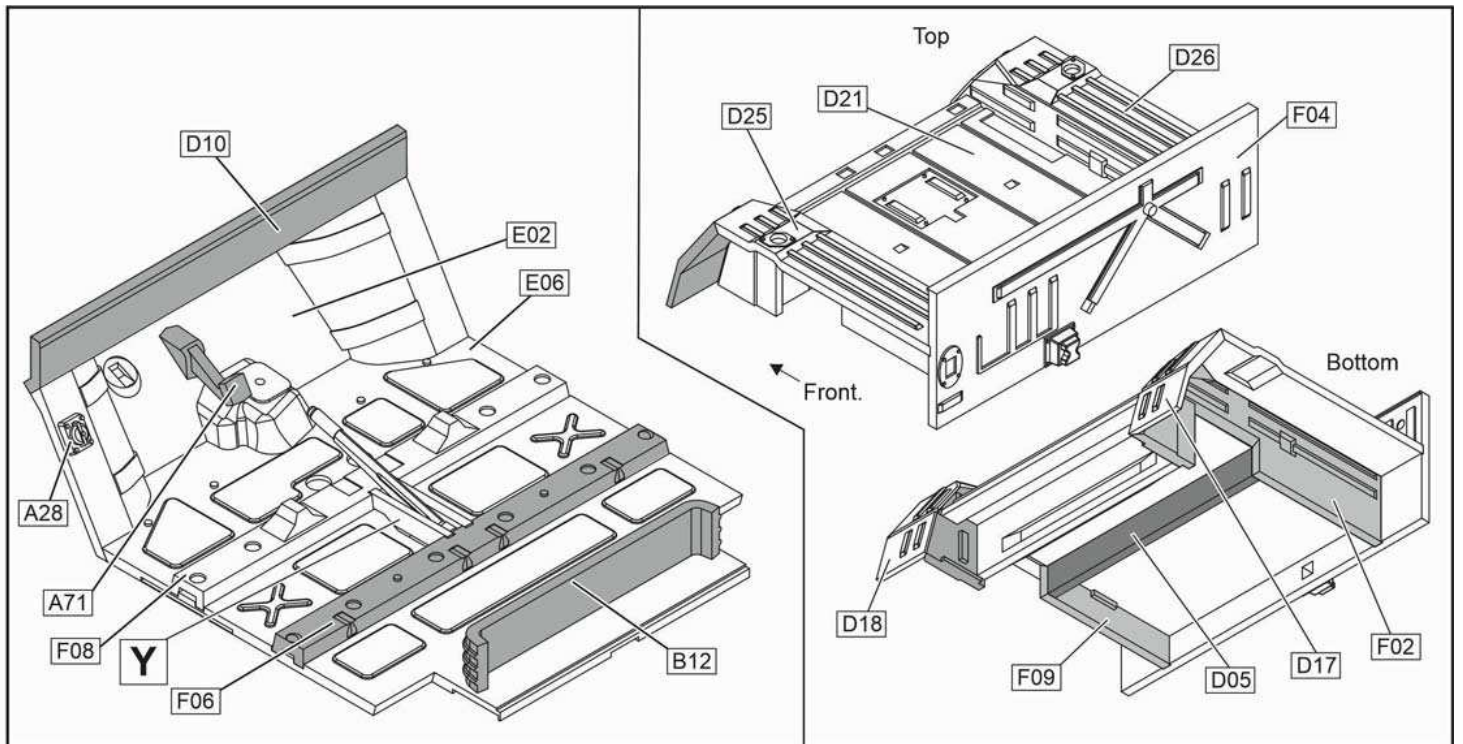

# 0.5t Light Truck Iltis

1/35scale

Plastic model kit. Cat. #35101

**Z**