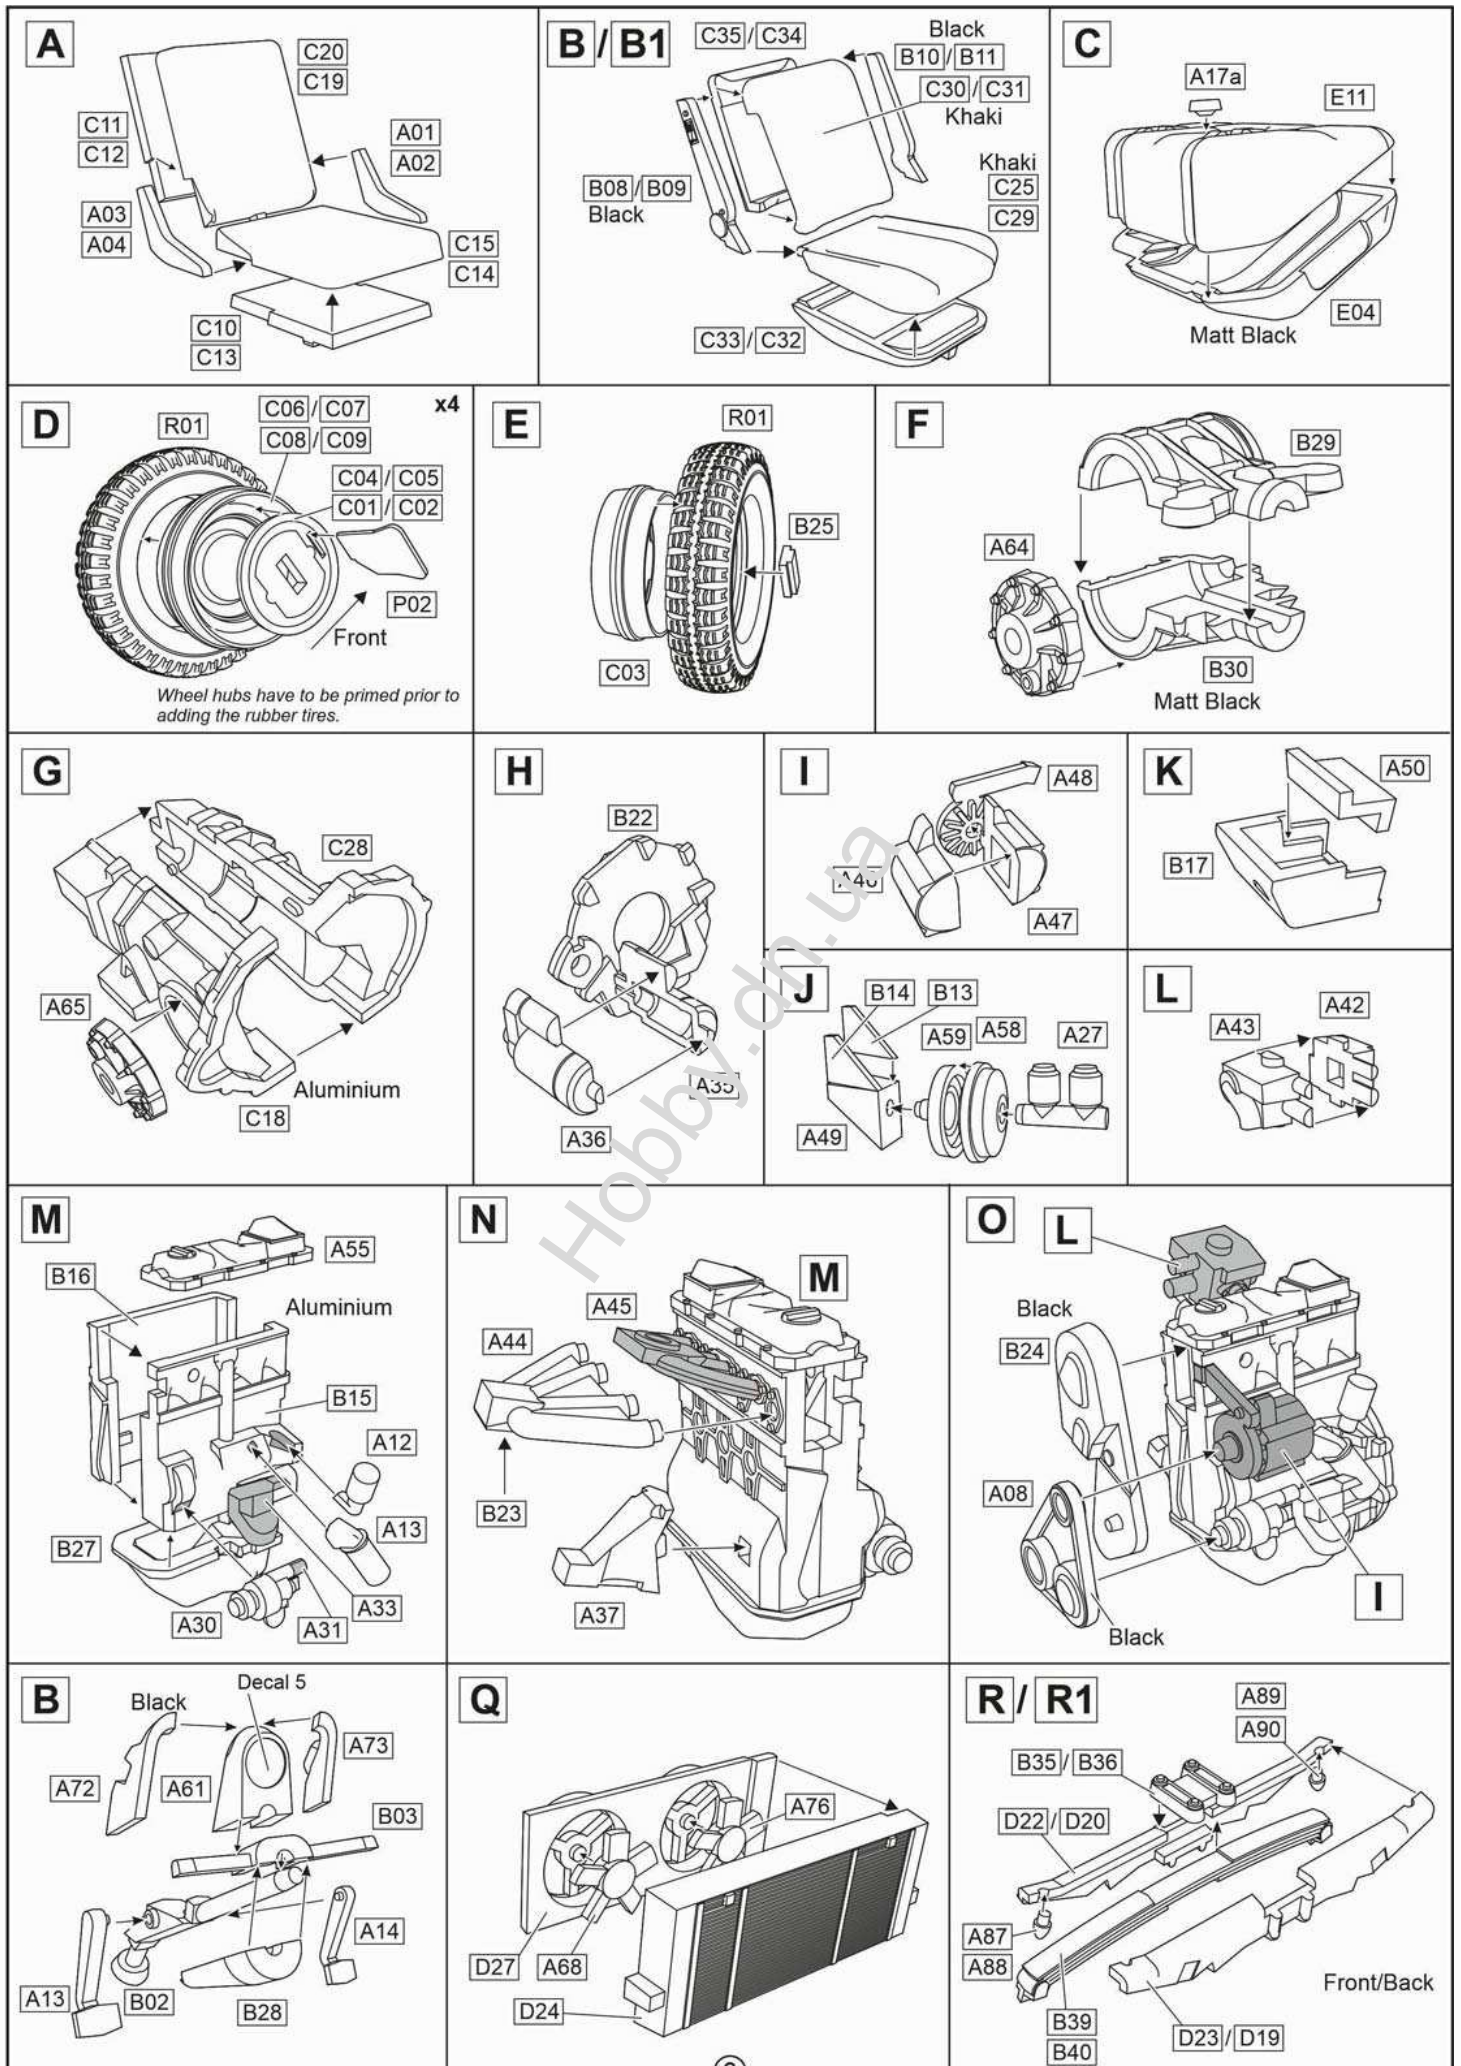

# 0.5t Light Truck Iltis

1/35scale

Plastic model kit. Cat. #35101

**Z**

## Markings and Painting

□ - White wash over Black

■ - Bronze Green

■ - Leather Brown

0.5t Light truck **Iltis**. Panzerjagerkompanie 360 (AT company). REFORGER Exercise Certain Sentinel 86. 1986. Winter camo made by applying white wash over a Black Paint.