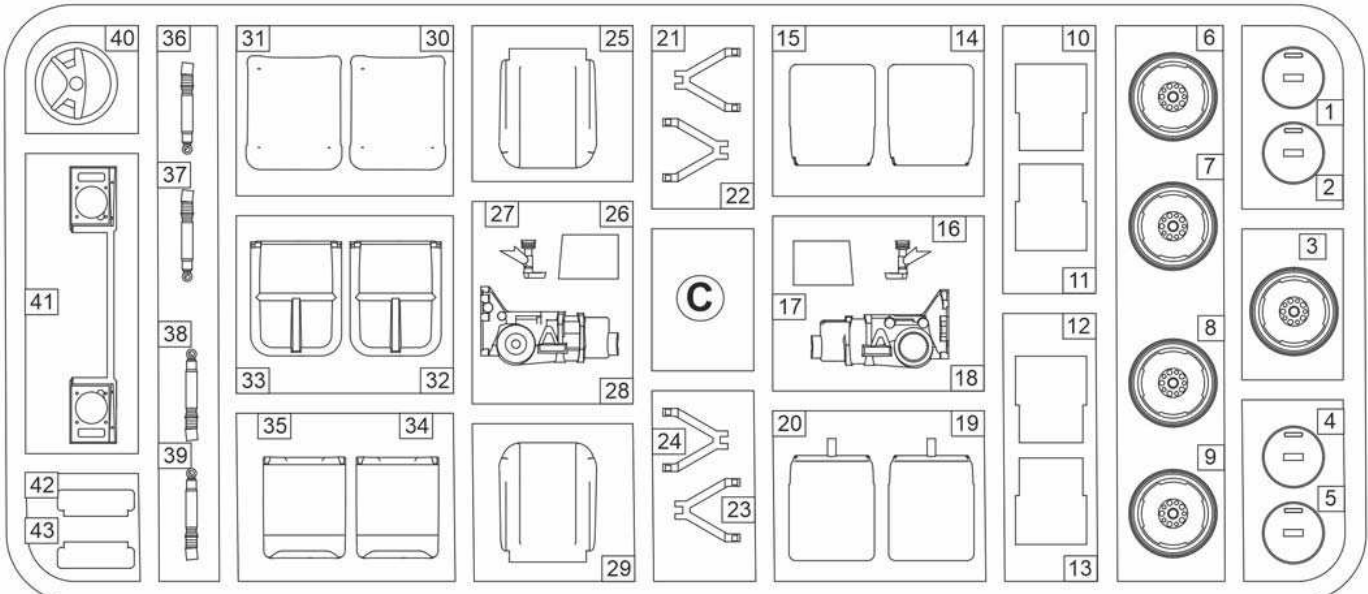

# 0.5t Light Truck Iltis

1/35scale

Plastic model kit. Cat. #35101

**Z**