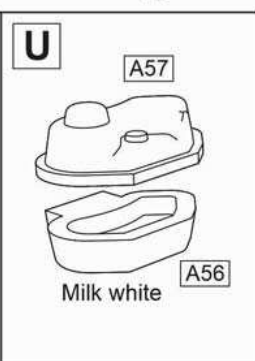

# 0.5t Light Truck Iltis

1/35scale

Plastic model kit. Cat. #35101

**Z**