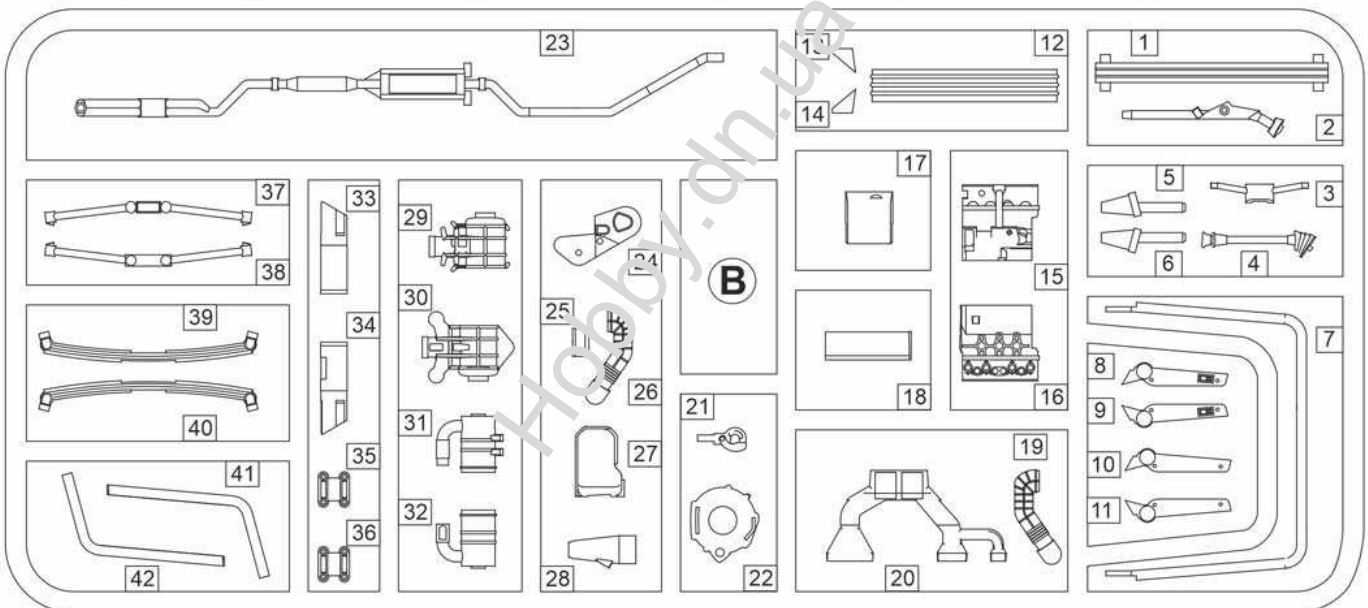

# 0.5t Light Truck Iltis

1/35scale

Plastic model kit. Cat. #35101

**Z**

## Markings and Painting

□ - White wash over Black

■ - Bronze Green

■ - Leather Brown

0.5t Light truck **Iltis**. Panzerjagerkompanie 360 (AT company). REFORGER Exercise Certain Sentinel 86. 1986. Winter camo made by applying white wash over a Black Paint.