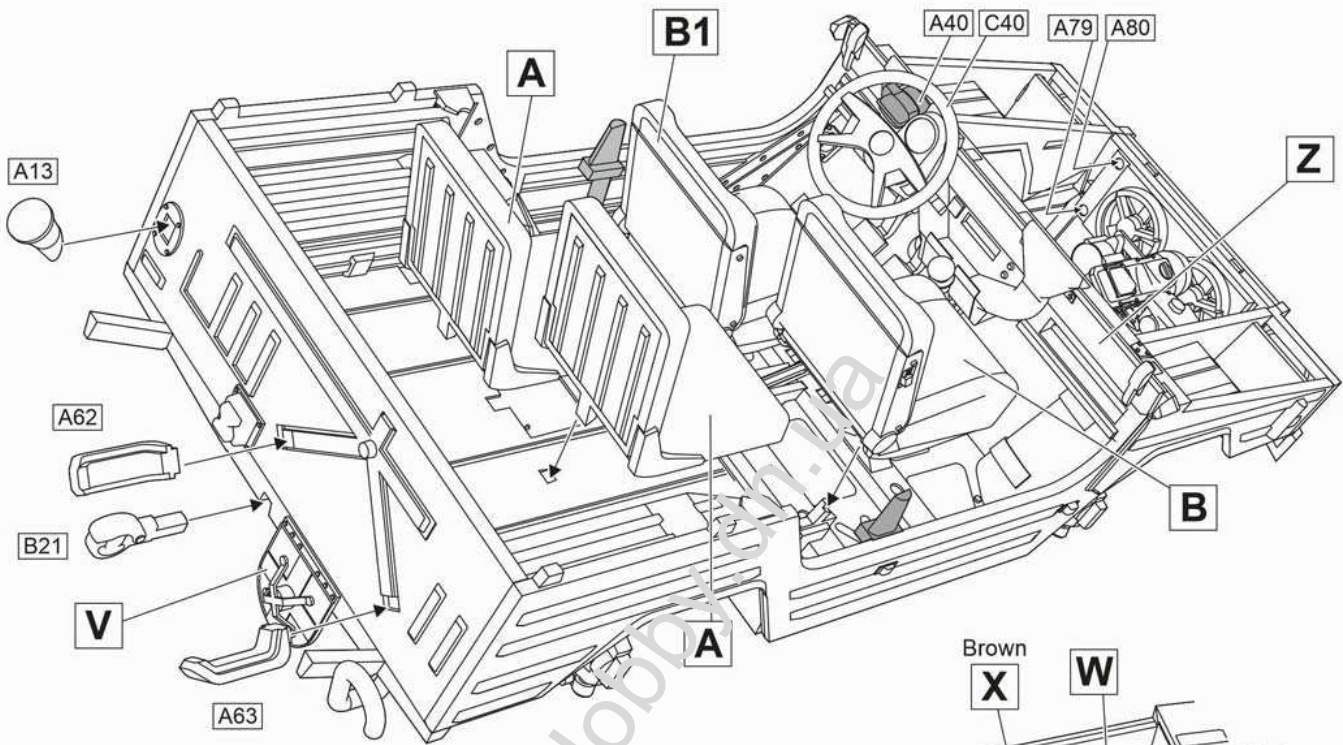

# 0.5t Light Truck Iltis

1/35scale

Plastic model kit. Cat. #35101

**Z**