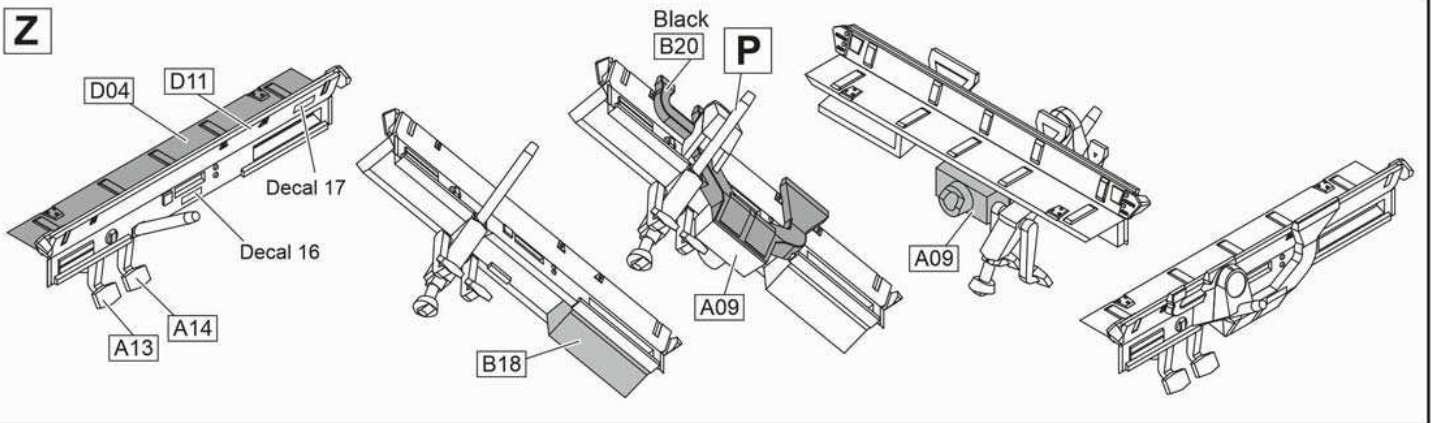

# 0.5t Light Truck Iltis

1/35scale

Plastic model kit. Cat. #35101

**Z**

## Markings and Painting

□ - White wash over Black

■ - Bronze Green

■ - Leather Brown

0.5t Light truck **Iltis**. Panzerjagerkompanie 360 (AT company). REFORGER Exercise Certain Sentinel 86. 1986. Winter camo made by applying white wash over a Black Paint.