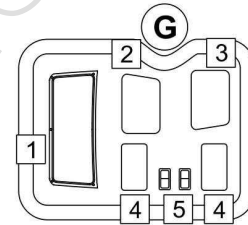

UNIMOG U1300L

military 2t truck (4x4)

1/72 scale
Plastic model kit. Cat. #72450

Check for historical photos of this AFV and other vehicles, up to date kit instructions, detailed descriptions of other ACE kits, new products and more at:
<http://www.acemodel.com.au> or <https://www.facebook.com/acemodelkits/>