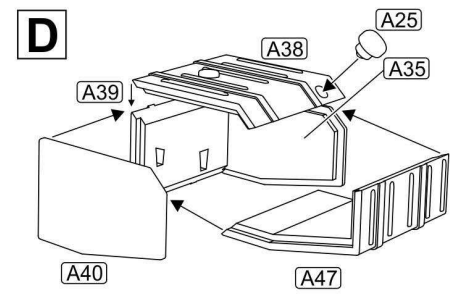

UNIMOG U1300L

military 2t truck (4x4)

1/72 scale
Plastic model kit. Cat. #72450

Check for historical photos of this AFV and other vehicles, up to date kit instructions, detailed descriptions of other ACE kits, new products and more at:
<http://www.acemodel.com.au> or <https://www.facebook.com/acemodelkits/>