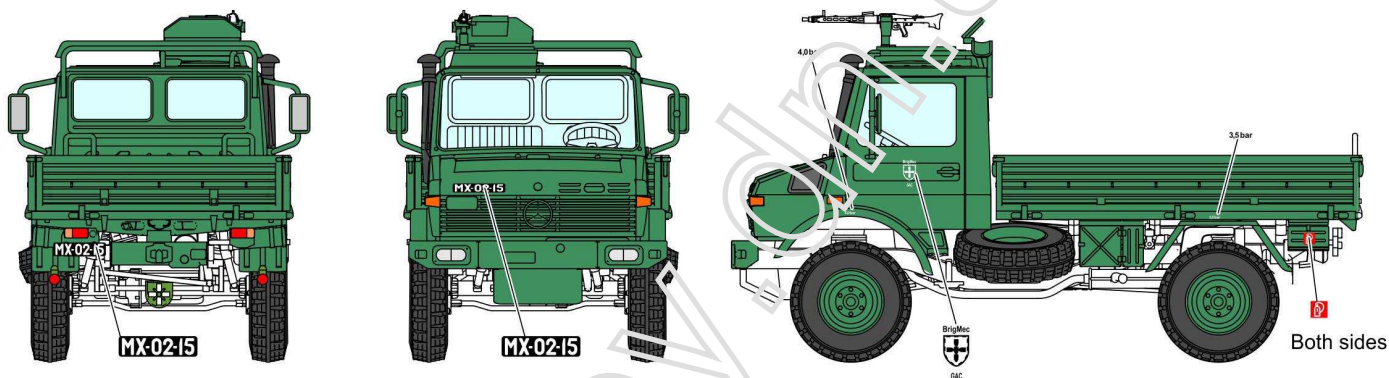

UNIMOG U1300L

military 2t truck (4x4)

1/72 scale
Plastic model kit. Cat. #72450

Check for historical photos of this AFV and other vehicles, up to date kit instructions, detailed descriptions of other ACE kits, new products and more at:
<http://www.acemodel.com.au> or <https://www.facebook.com/acemodelkits/>

J**K****L****M**

Painting and marking.

UNIMOG 1300L Bundeswehr. 2004. Standard German camo of Bronze Green, Leather Brown and tar Black.
 UNIMOG 1300L Бундесвер. 2004. Стандартный камуфляж бронзово-зелёный, кожанево-коричневый и чёрный.