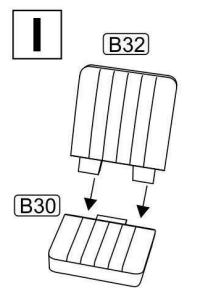

UNIMOG U1300L

military 2t truck (4x4)

1/72 scale
Plastic model kit. Cat. #72450

Check for historical photos of this AFV and other vehicles, up to date kit instructions, detailed descriptions of other ACE kits, new products and more at:
<http://www.acemodel.com.au> or <https://www.facebook.com/acemodelkits/>