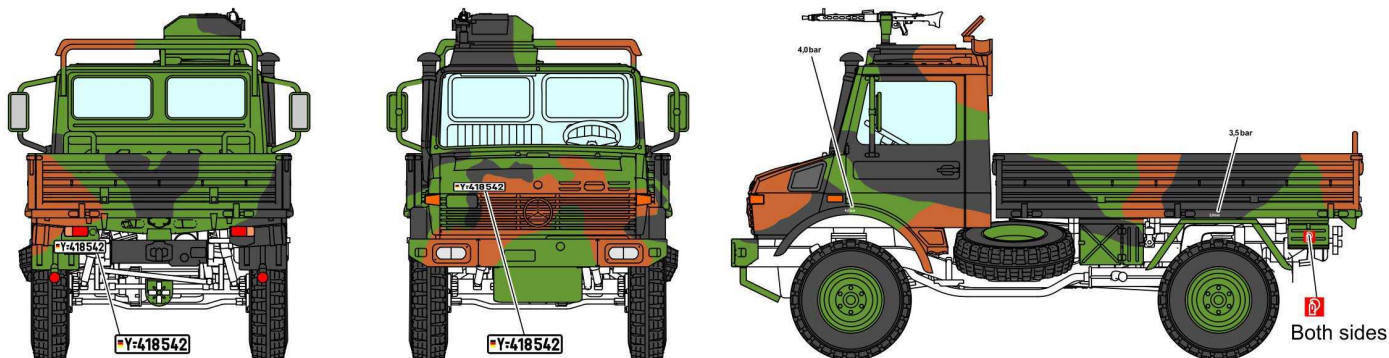

UNIMOG U1300L

military 2t truck (4x4)

1/72 scale
Plastic model kit. Cat. #72450

Check for historical photos of this AFV and other vehicles, up to date kit instructions, detailed descriptions of other ACE kits, new products and more at:
<http://www.acemodel.com.au> or <https://www.facebook.com/acemodelkits/>

J**K****L****M**

Painting and marking.

UNIMOG 1300L Bundeswehr. 2004. Standard German camo of Bronze Green, Leather Brown and tar Black.
 UNIMOG 1300L Бундесвер. 2004. Стандартный камуфляж бронзово-зелёный, кожанево-коричневый и чёрный.