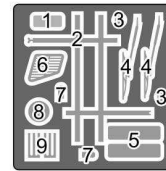

UNIMOG U1300L

military 2t truck (4x4)

1/72 scale
Plastic model kit. Cat. #72450

Check for historical photos of this AFV and other vehicles, up to date kit instructions, detailed descriptions of other ACE kits, new products and more at:
<http://www.acemodel.com.au> or <https://www.facebook.com/acemodelkits/>