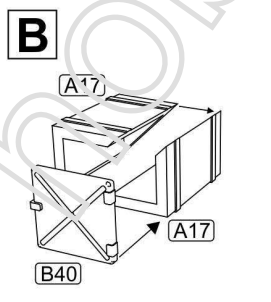

UNIMOG U1300L

military 2t truck (4x4)

1/72 scale
Plastic model kit. Cat. #72450

Check for historical photos of this AFV and other vehicles, up to date kit instructions, detailed descriptions of other ACE kits, new products and more at:
<http://www.acemodel.com.au> or <https://www.facebook.com/acemodelkits/>