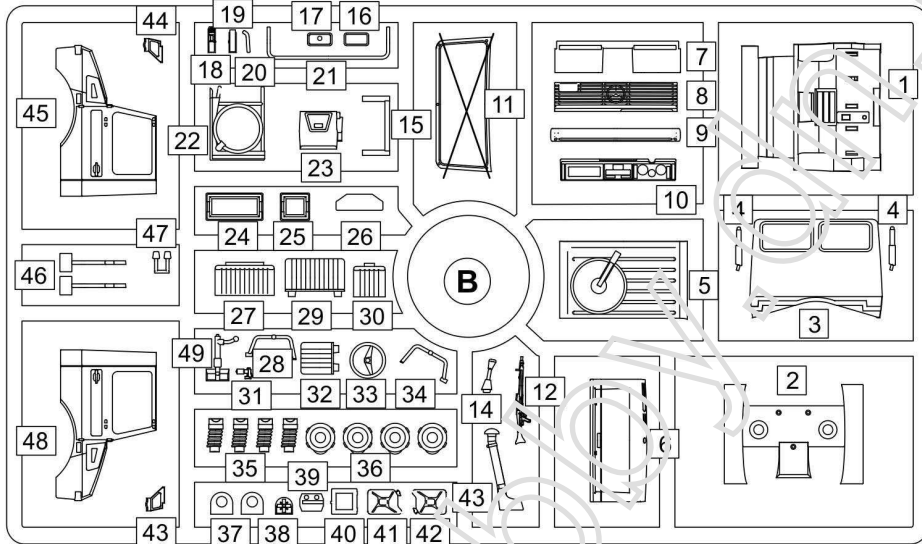

UNIMOG U1300L

military 2t truck (4x4)

1/72 scale
Plastic model kit. Cat. #72450

Check for historical photos of this AFV and other vehicles, up to date kit instructions, detailed descriptions of other ACE kits, new products and more at:
<http://www.acemodel.com.au> or <https://www.facebook.com/acemodelkits/>