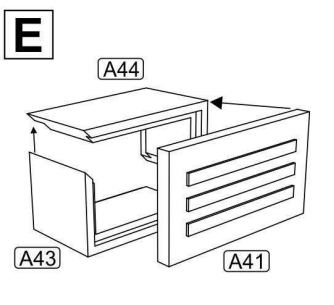

UNIMOG U1300L

military 2t truck (4x4)

1/72 scale
Plastic model kit. Cat. #72450

Check for historical photos of this AFV and other vehicles, up to date kit instructions, detailed descriptions of other ACE kits, new products and more at:
<http://www.acemodel.com.au> or <https://www.facebook.com/acemodelkits/>