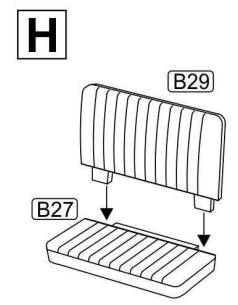

UNIMOG U1300L

military 2t truck (4x4)

1/72 scale
Plastic model kit. Cat. #72450

Check for historical photos of this AFV and other vehicles, up to date kit instructions, detailed descriptions of other ACE kits, new products and more at:
<http://www.acemodel.com.au> or <https://www.facebook.com/acemodelkits/>