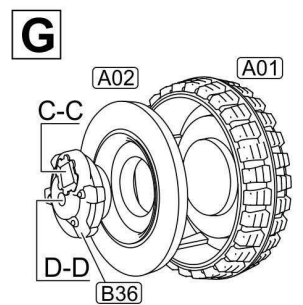

UNIMOG U1300L

military 2t truck (4x4)

1/72 scale
Plastic model kit. Cat. #72450

Check for historical photos of this AFV and other vehicles, up to date kit instructions, detailed descriptions of other ACE kits, new products and more at:
<http://www.acemodel.com.au> or <https://www.facebook.com/acemodelkits/>