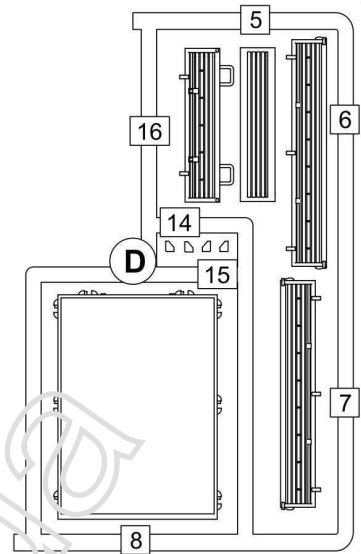

UNIMOG U1300L

military 2t truck (4x4)

1/72 scale
Plastic model kit. Cat. #72450

Check for historical photos of this AFV and other vehicles, up to date kit instructions, detailed descriptions of other ACE kits, new products and more at:
<http://www.acemodel.com.au> or <https://www.facebook.com/acemodelkits/>