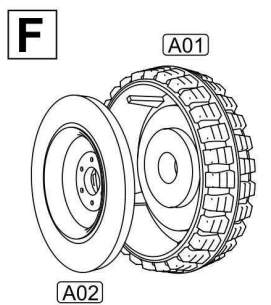

UNIMOG U1300L

military 2t truck (4x4)

1/72 scale
Plastic model kit. Cat. #72450

Check for historical photos of this AFV and other vehicles, up to date kit instructions, detailed descriptions of other ACE kits, new products and more at:
<http://www.acemodel.com.au> or <https://www.facebook.com/acemodelkits/>