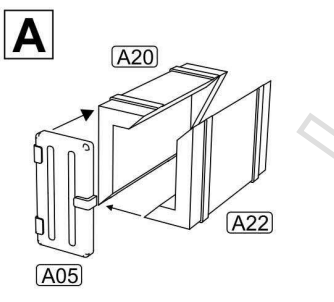

UNIMOG U1300L

military 2t truck (4x4)

1/72 scale
Plastic model kit. Cat. #72450

Check for historical photos of this AFV and other vehicles, up to date kit instructions, detailed descriptions of other ACE kits, new products and more at:
<http://www.acemodel.com.au> or <https://www.facebook.com/acemodelkits/>