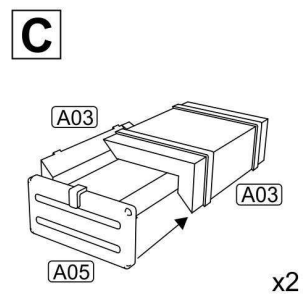

UNIMOG U1300L

military 2t truck (4x4)

1/72 scale
Plastic model kit. Cat. #72450

Check for historical photos of this AFV and other vehicles, up to date kit instructions, detailed descriptions of other ACE kits, new products and more at:
<http://www.acemodel.com.au> or <https://www.facebook.com/acemodelkits/>