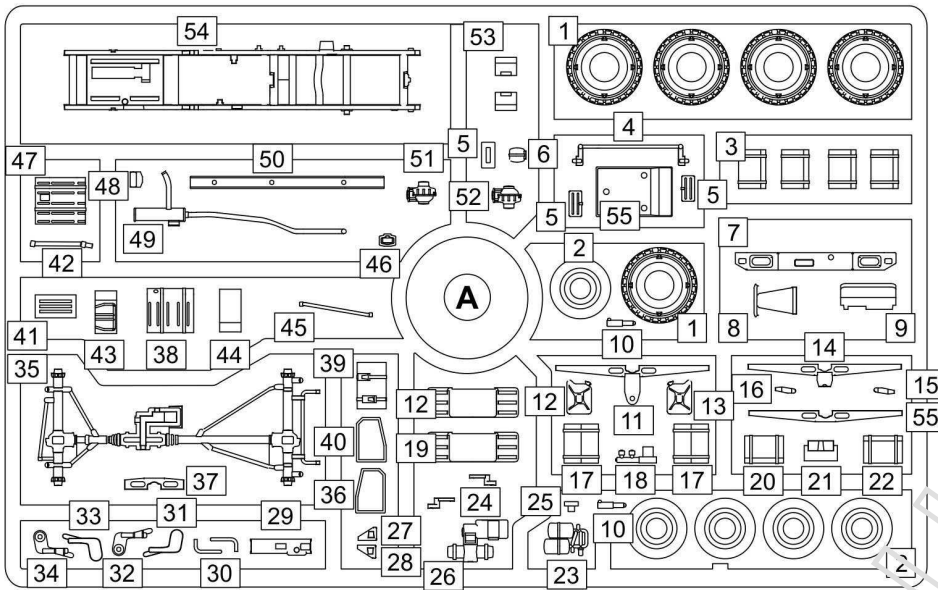

UNIMOG U1300L

military 2t truck (4x4)

1/72 scale
Plastic model kit. Cat. #72450

Check for historical photos of this AFV and other vehicles, up to date kit instructions, detailed descriptions of other ACE kits, new products and more at:
<http://www.acemodel.com.au> or <https://www.facebook.com/acemodelkits/>