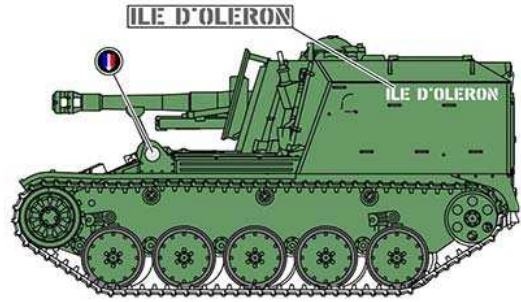

# AMX MK 61 105mm Self Propelled Howitzer

1/72 scale  
Plastic model kit. Cat. #72453

Etched parts **E**

Check for historical photos of this AFV and other vehicles, up to date kit instructions, detailed descriptions of other ACE kits, new products and more at:  
<http://www.acemodel.com.ua> or <https://www.facebook.com/acemodelkits/>

Check rubber tracks fit and remove one or two tracks from a part R01 when necessary.

Wheel hubs have to be primed prior to adding the rubber tracks.

Колёсные диски обязательно грунтуются ДО установки гусениц.

**B** Optional ! Parts D01 and C45 are also optional. Not suitable for Israeli vehicle.

**Painting and marking.**

AMX Mk.61 105mm SPG, French Army, Unit unknown. Overall Vert Armee (French Olive Drab - similar to faded Gelboliv RAL 6014).