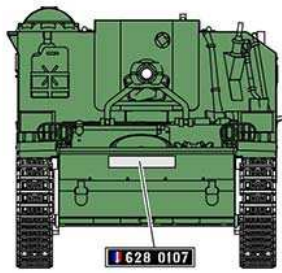

Painting and marking.

AMX Mk.61 105mm SPG, French Army, Unit unknown. Overall Vert Armee (French Olive Drab - similar to faded Gelboliv RAL 6014).

AMX Mk.61 105mm САУ ВС Французской Республики. Французский оливково-зелёный (темнее RAL 6014)