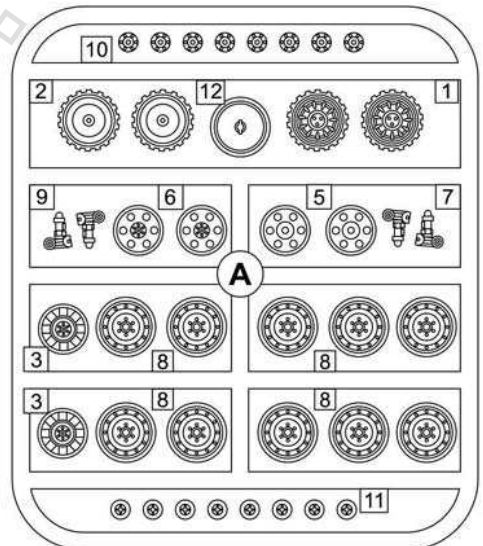

# AMX MK 61 105mm Self Propelled Howitzer

1/72 scale  
Plastic model kit. Cat. #72453

Etched parts **E**

Check for historical photos of this AFV and other vehicles, up to date kit instructions, detailed descriptions of other ACE kits, new products and more at:  
<http://www.acemodel.com.ua> or <https://www.facebook.com/acemodelkits/>

Check rubber tracks fit and remove one or two tracks from a part R01 when necessary.

Wheel hubs have to be primed prior to adding the rubber tracks.

Колёсные диски обязательно грунтуются ДО установки гусениц.