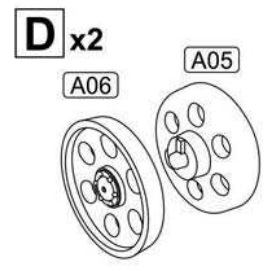

# AMX MK 61 105mm Self Propelled Howitzer

1/72 scale  
Plastic model kit. Cat. #72453

Etched parts **E**

Check for historical photos of this AFV and other vehicles, up to date kit instructions, detailed descriptions of other ACE kits, new products and more at:  
<http://www.acemodel.com.ua> or <https://www.facebook.com/acemodelkits/>

Check rubber tracks fit and remove one or two tracks from a part R01 when necessary.

Wheel hubs have to be primed prior to adding the rubber tracks.

Колёсные диски обязательно грунтуются ДО установки гусениц.