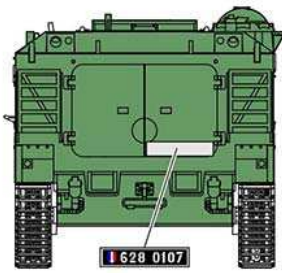

Painting and marking.

AMX Mk.61 105mm SPG, French Army, Unit unknown. Overall Vert Armee (French Olive Drab - similar to faded Gelboliv RAL 6014).

AMX Mk.61 105mm САУ ВС Французской Республики. Французский оливково-зелёный (темнее RAL 6014)