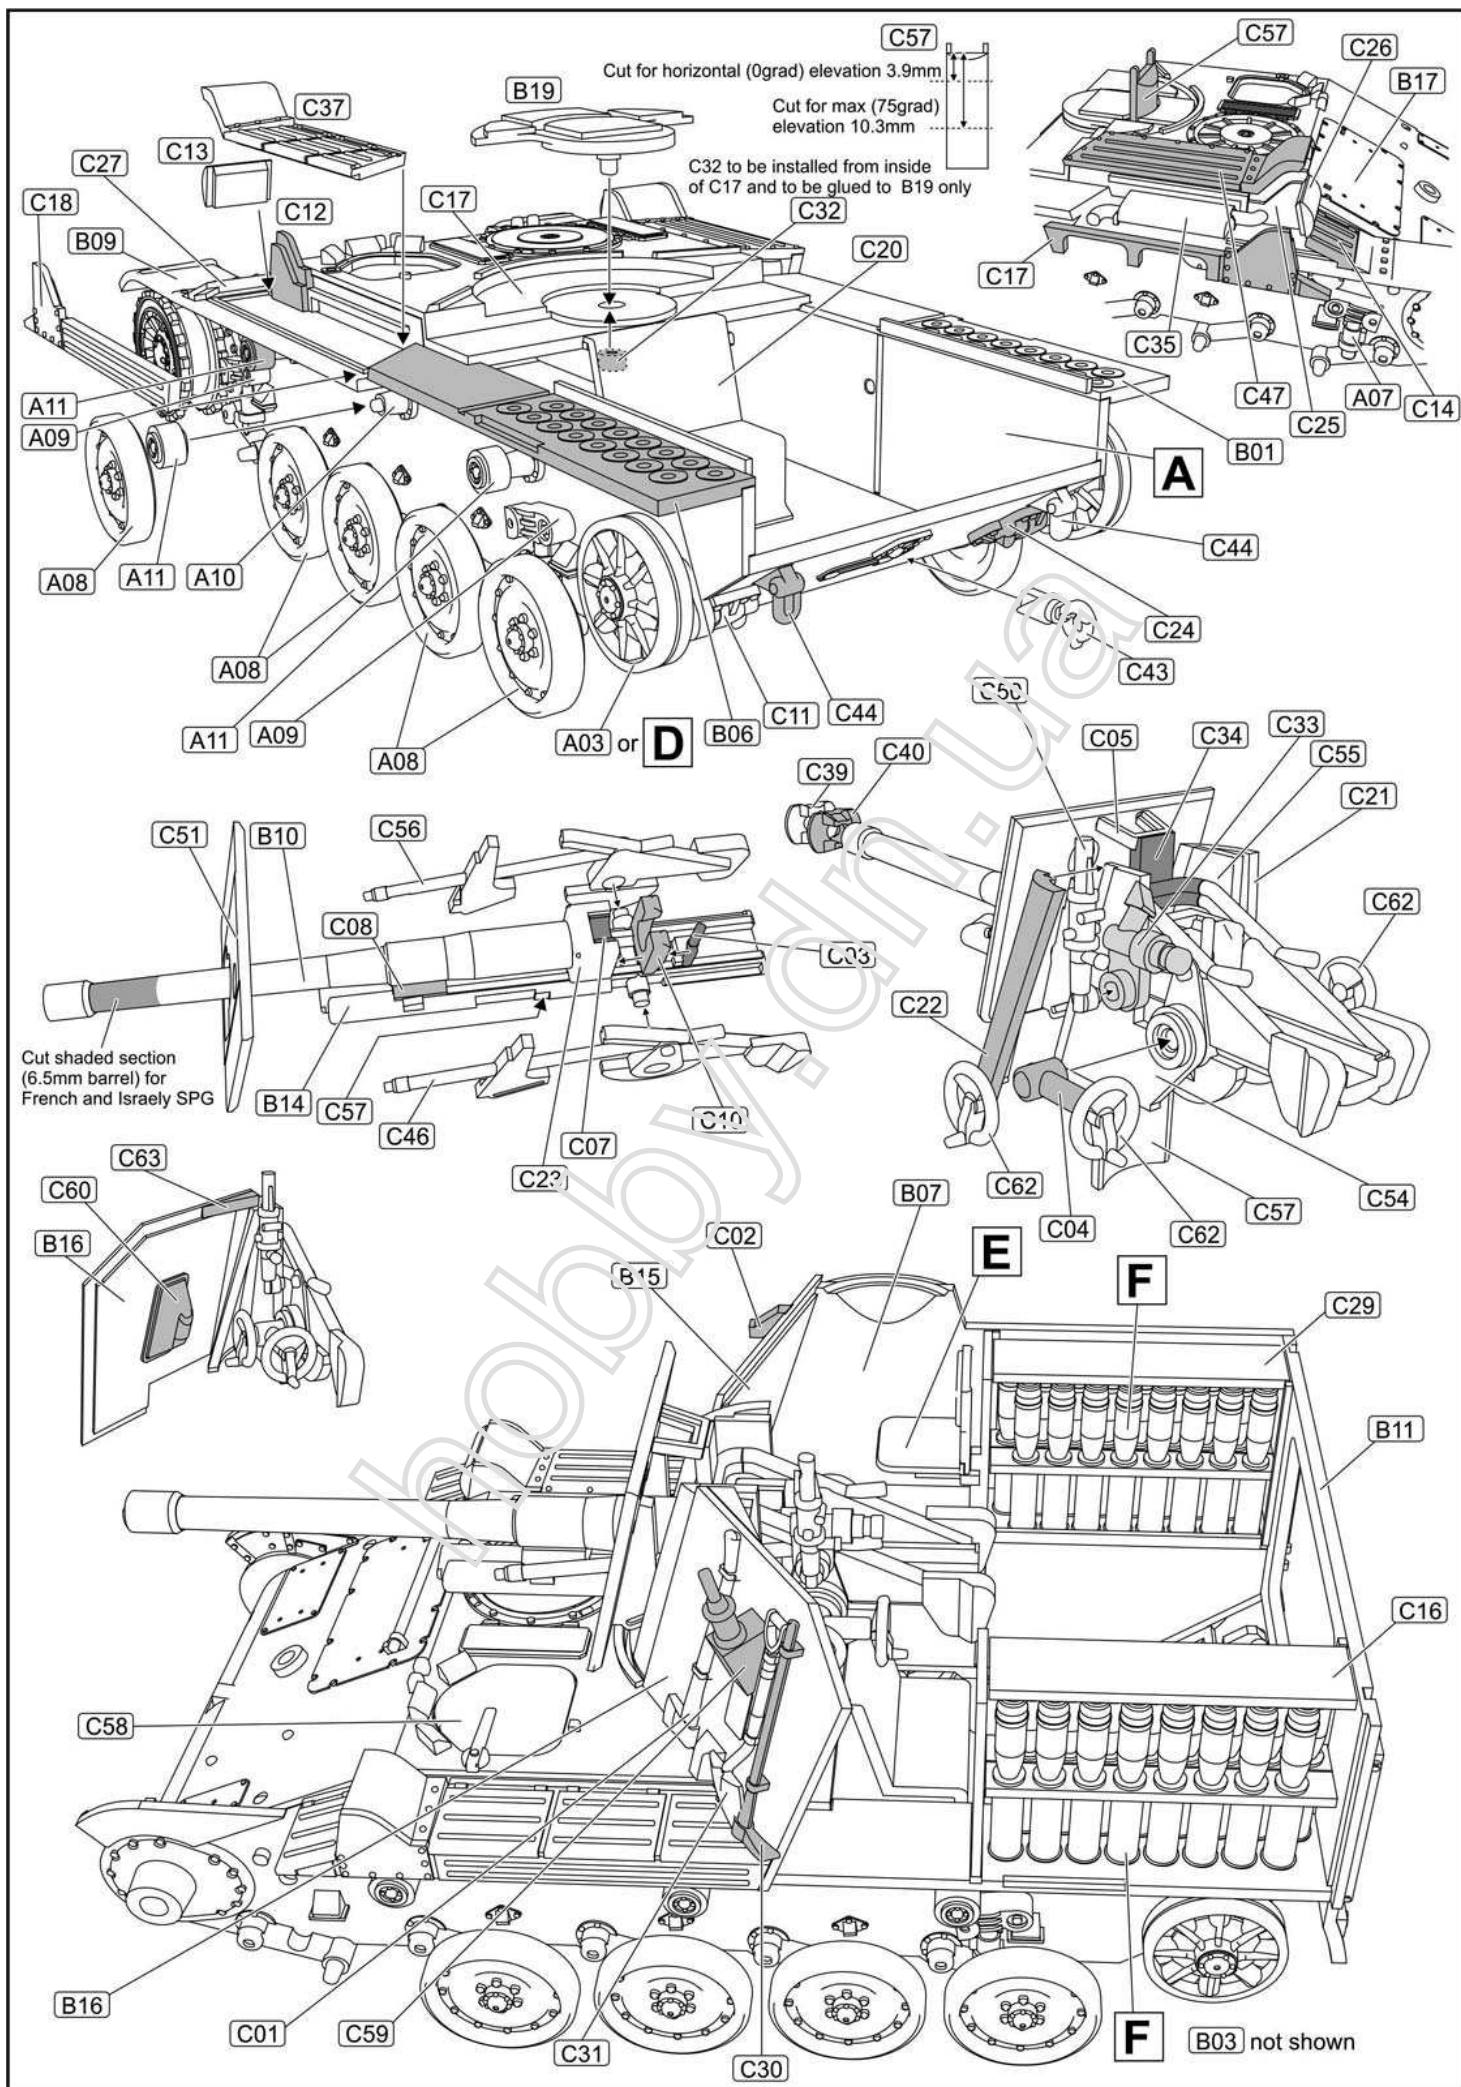

# AMX MK 61 105mm Self Propelled Howitzer

1/72 scale  
Plastic model kit. Cat. #72453

Etched parts **E**

Check for historical photos of this AFV and other vehicles, up to date kit instructions, detailed descriptions of other ACE kits, new products and more at:  
<http://www.acemodel.com.ua> or <https://www.facebook.com/acemodelkits/>

Check rubber tracks fit and remove one or two tracks from a part R01 when necessary.

Wheel hubs have to be primed prior to adding the rubber tracks.

Колёсные диски обязательно грунтуются ДО установки гусениц.