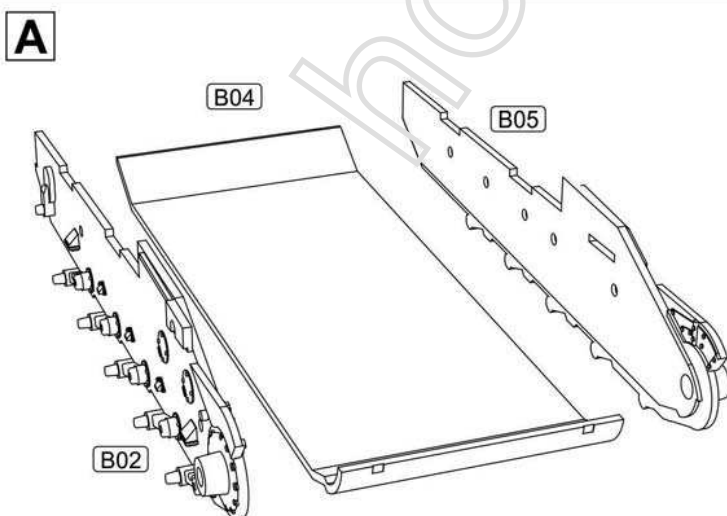

# AMX MK 61 105mm Self Propelled Howitzer

1/72 scale  
Plastic model kit. Cat. #72453

Etched parts **E**

Check for historical photos of this AFV and other vehicles, up to date kit instructions, detailed descriptions of other ACE kits, new products and more at:  
<http://www.acemodel.com.ua> or <https://www.facebook.com/acemodelkits/>

Check rubber tracks fit and remove one or two tracks from a part R01 when necessary.

Wheel hubs have to be primed prior to adding the rubber tracks.

Колёсные диски обязательно грунтуются ДО установки гусениц.