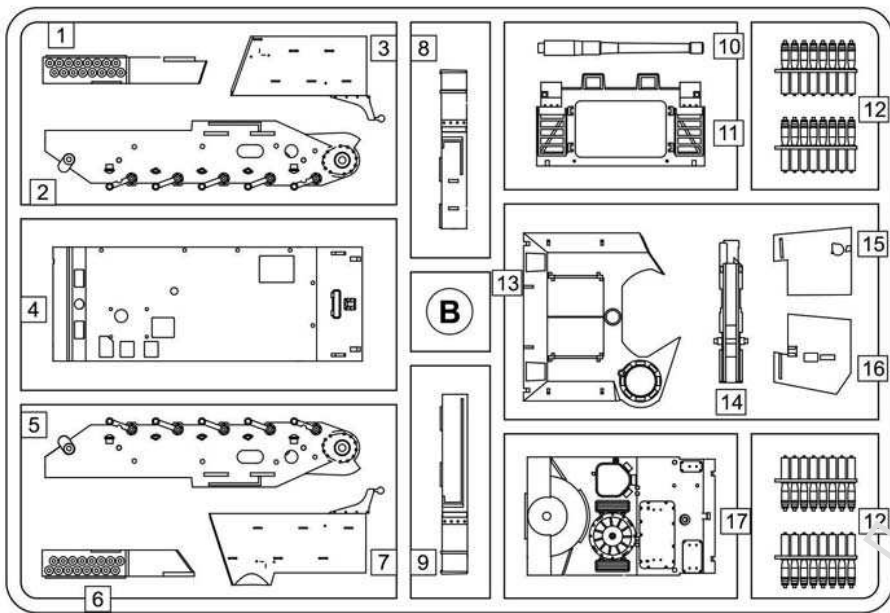

# AMX MK 61 105mm Self Propelled Howitzer

1/72 scale  
Plastic model kit. Cat. #72453

Etched parts **E**

Check for historical photos of this AFV and other vehicles, up to date kit instructions, detailed descriptions of other ACE kits, new products and more at:  
<http://www.acemodel.com.ua> or <https://www.facebook.com/acemodelkits/>

Check rubber tracks fit and remove one or two tracks from a part R01 when necessary.

Wheel hubs have to be primed prior to adding the rubber tracks.

Колёсные диски обязательно грунтуются ДО установки гусениц.