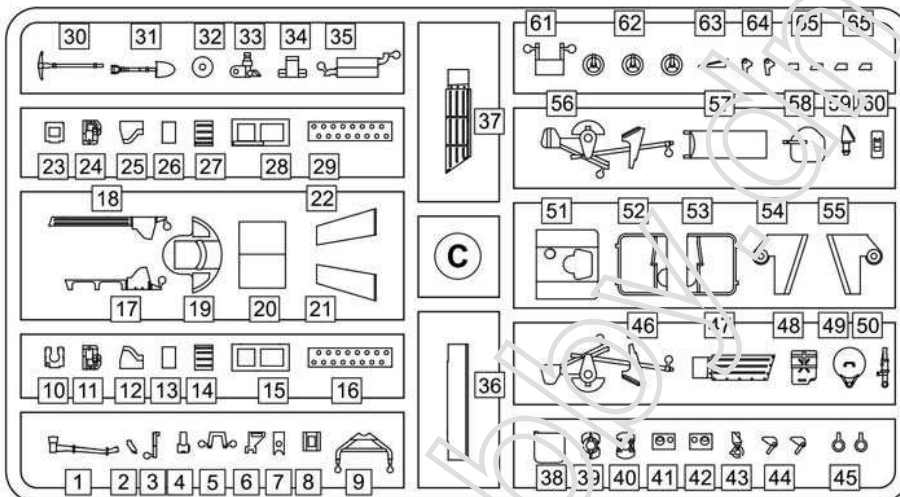

# AMX MK 61 105mm Self Propelled Howitzer

1/72 scale  
Plastic model kit. Cat. #72453

Etched parts **E**

Check for historical photos of this AFV and other vehicles, up to date kit instructions, detailed descriptions of other ACE kits, new products and more at:  
<http://www.acemodel.com.ua> or <https://www.facebook.com/acemodelkits/>

Check rubber tracks fit and remove one or two tracks from a part R01 when necessary.

Wheel hubs have to be primed prior to adding the rubber tracks.

Колёсные диски обязательно грунтуются ДО установки гусениц.