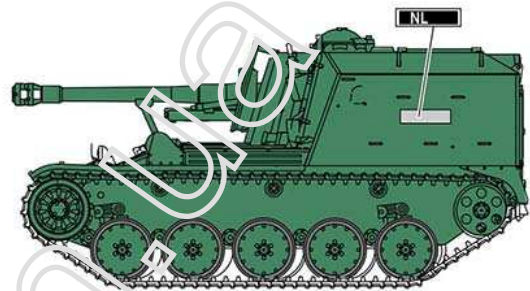

AMX PRA 105mm SPG, Koninklijke Landmacht (Royal Netherland's Army), Unit unknown. 1967, Dutch Army Green (Vallejo AMT-4 71.301)

AMX PRA 105мм САУ Королевская Нидерландская Армия. 1967. Оливково-зелёный (Vallejo AMT-4 71.301)