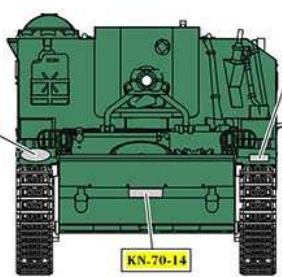

AMX PRA 105mm SPG, Koninklijke Landmacht (Royal Netherland's Army), Unit unknown. 1967, Dutch Army Green (Vallejo AMT-4 71.301)

AMX PRA 105мм САУ Королевская Нидерландская Армия. 1967. Оливково-зелёный (Vallejo AMT-4 71.301)