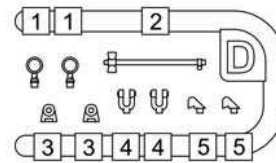

# AMX MK 61 105mm Self Propelled Howitzer

1/72 scale  
Plastic model kit. Cat. #72453

Etched parts **E**

Check for historical photos of this AFV and other vehicles, up to date kit instructions, detailed descriptions of other ACE kits, new products and more at:  
<http://www.acemodel.com.ua> or <https://www.facebook.com/acemodelkits/>

Check rubber tracks fit and remove one or two tracks from a part R01 when necessary.

Wheel hubs have to be primed prior to adding the rubber tracks.

Колёсные диски обязательно грунтуются ДО установки гусениц.