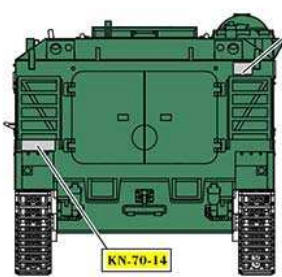

Painting and marking.

AMX Mk.61 105mm SPG, French Army, Unit unknown. Overall Vert Armee (French Olive Drab - similar to faded Gelboliv RAL 6014).

AMX Mk.61 105mm САУ ВС Французской Республики. Французский оливково-зелёный (темнее RAL 6014)

13

AMX PRA 105mm SPG, Koninklijke Landmacht (Royal Netherland's Army), Unit unknown. 1967, Dutch Army Green (Vallejo AMT-4 71.301)

AMX PRA 105мм САУ Королевская Нидерландская Армия. 1967. Оливково-зелёный (Vallejo AMT-4 71.301)

AMX Mk.61 105mm SPG, Israely Defence Force, Six Day War, Sinai Front. 1967. Israely Sand Grey.

AMX Mk.61 105mm САУ Израильские Силы Самообороны. Шестидневная война. Синайский фронт. 1967. Израильский песочно-серый.

■ - Forest Green

■ - Red Brown

■ - Pale Yellow

■ - Black

AMX Mk.61 105mm SPG, The Indonesian National Armed Force (TNI-AD). Mid 1980th.

AMX Mk.61 105mm САУ Индонезийские Национальные Вооружённые Силы (TNI-AD). Середина 1980-ых.