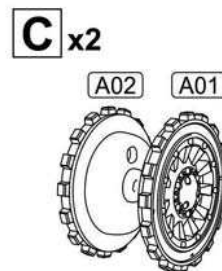

# AMX MK 61 105mm Self Propelled Howitzer

1/72 scale  
Plastic model kit. Cat. #72453

Etched parts **E**

Check for historical photos of this AFV and other vehicles, up to date kit instructions, detailed descriptions of other ACE kits, new products and more at:  
<http://www.acemodel.com.ua> or <https://www.facebook.com/acemodelkits/>

Check rubber tracks fit and remove one or two tracks from a part R01 when necessary.

Wheel hubs have to be primed prior to adding the rubber tracks.

Колёсные диски обязательно грунтуются ДО установки гусениц.