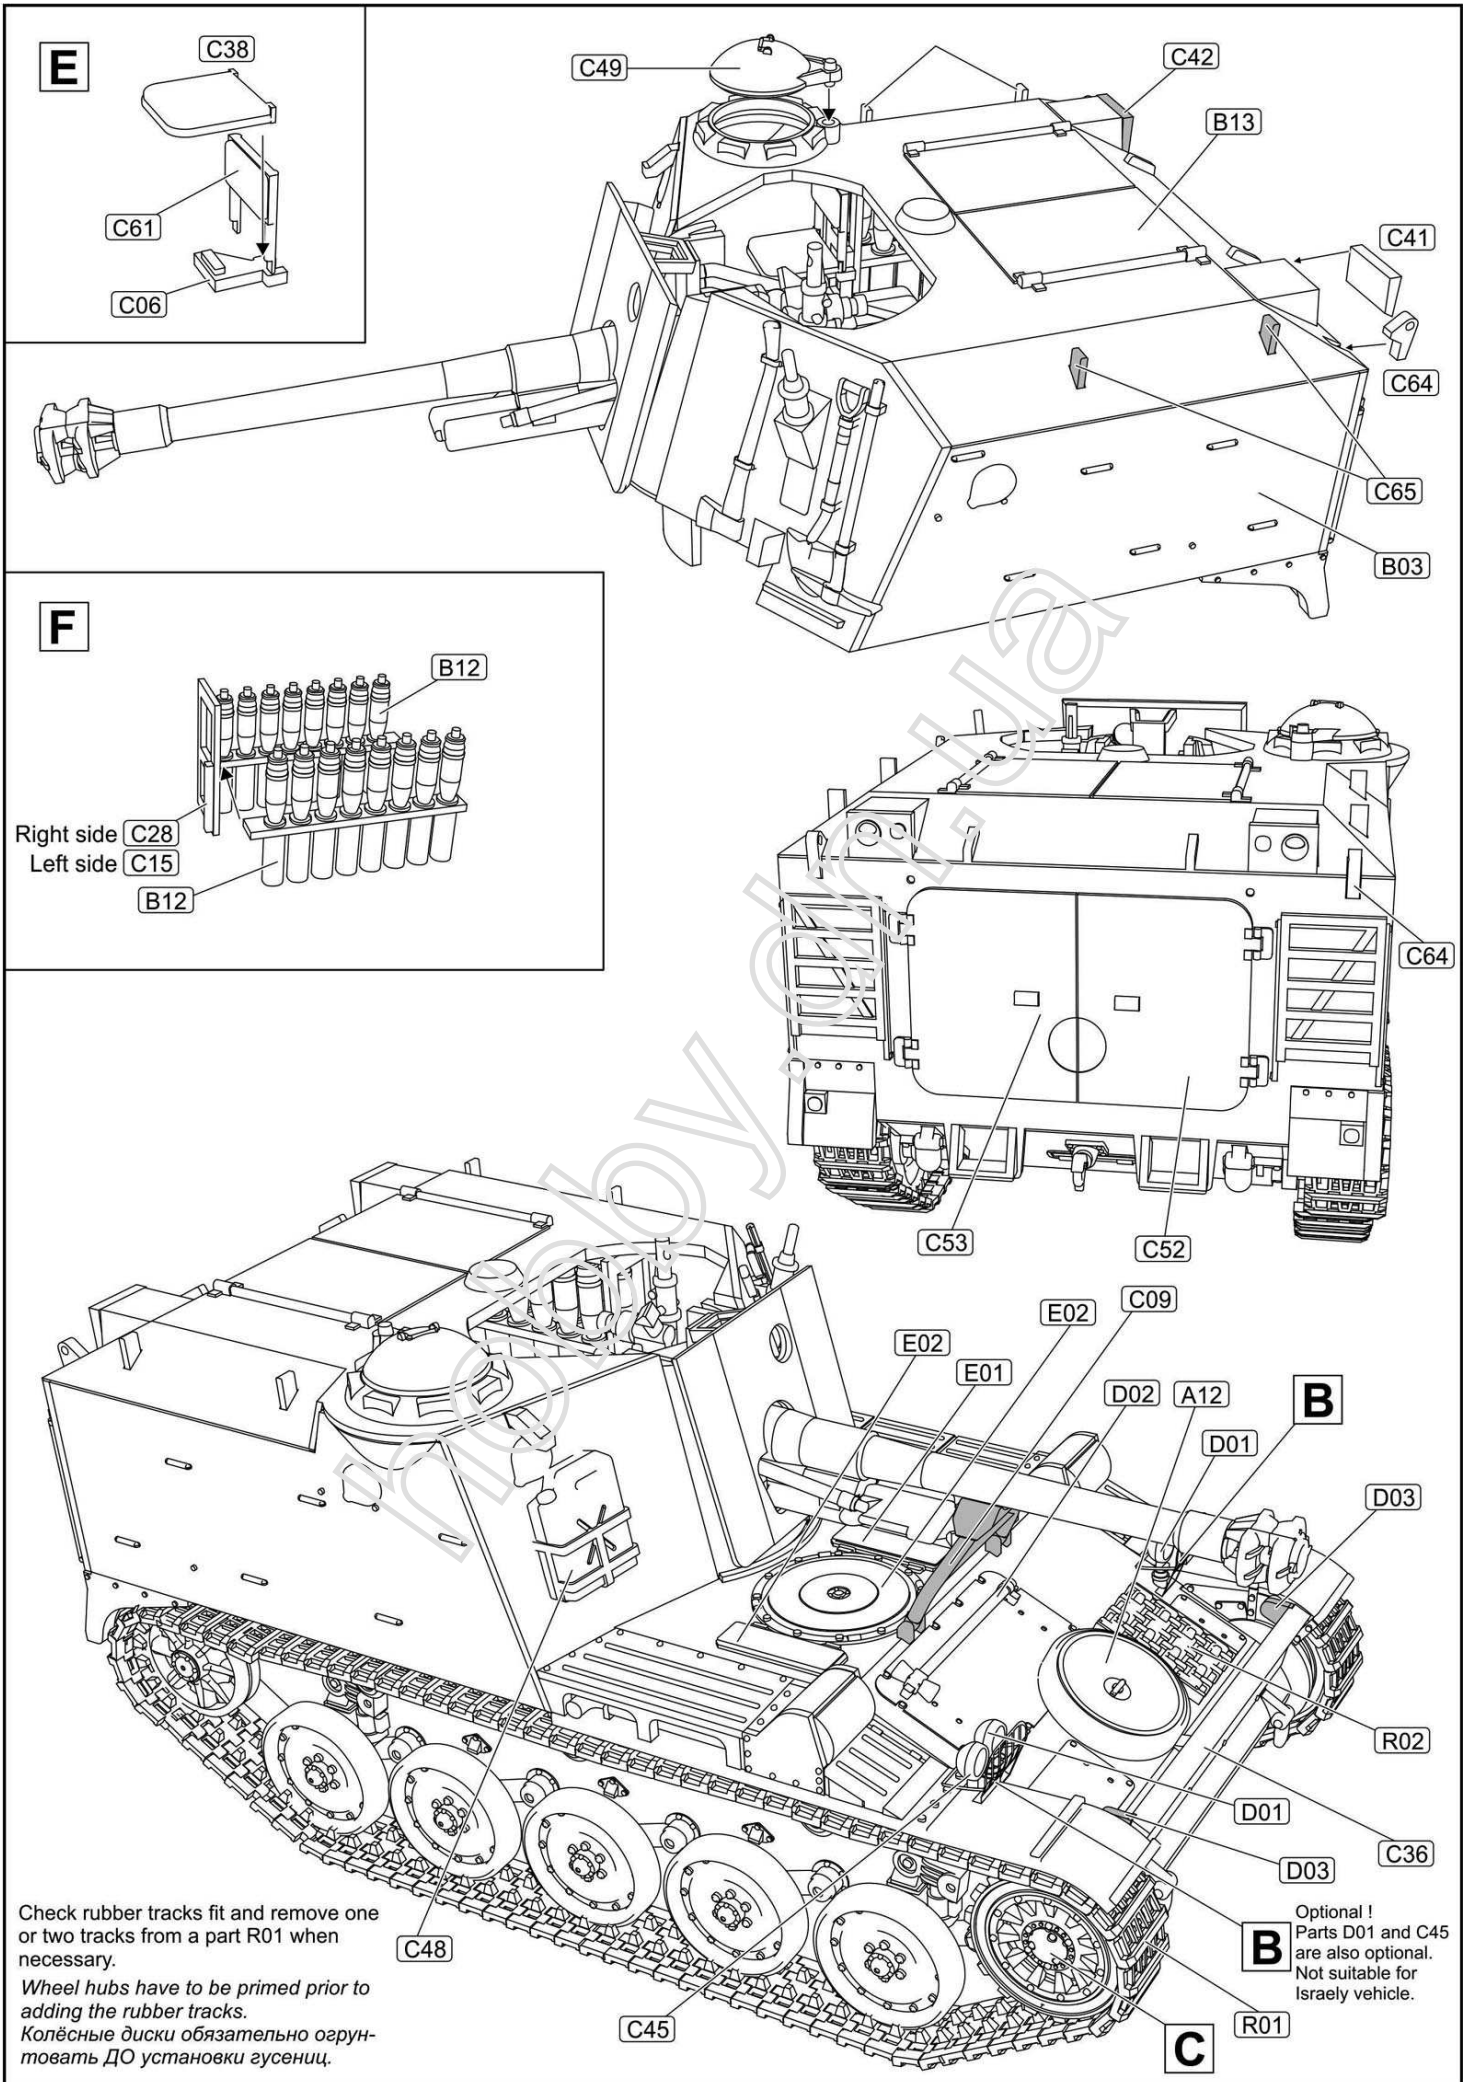

# AMX MK 61 105mm Self Propelled Howitzer

1/72 scale  
Plastic model kit. Cat. #72453

Etched parts **E**

Check for historical photos of this AFV and other vehicles, up to date kit instructions, detailed descriptions of other ACE kits, new products and more at:  
<http://www.acemodel.com.ua> or <https://www.facebook.com/acemodelkits/>

Check rubber tracks fit and remove one or two tracks from a part R01 when necessary.

Wheel hubs have to be primed prior to adding the rubber tracks.

Колёсные диски обязательно грунтуются ДО установки гусениц.