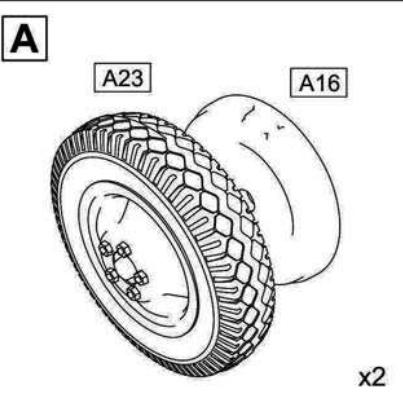

G917T 3t German Cargo truck

1/72 scale

Plastic model kit. Cat. #72580

Markings and painting.

G917T 3t German Cargo truck. 21-st Panzer Division, DAK, Lybia. Base coat Panzer Grey (RAL 7021) with markings painted over it. Repainted with Gelbbrown (RAL 8000) except markings. 1941