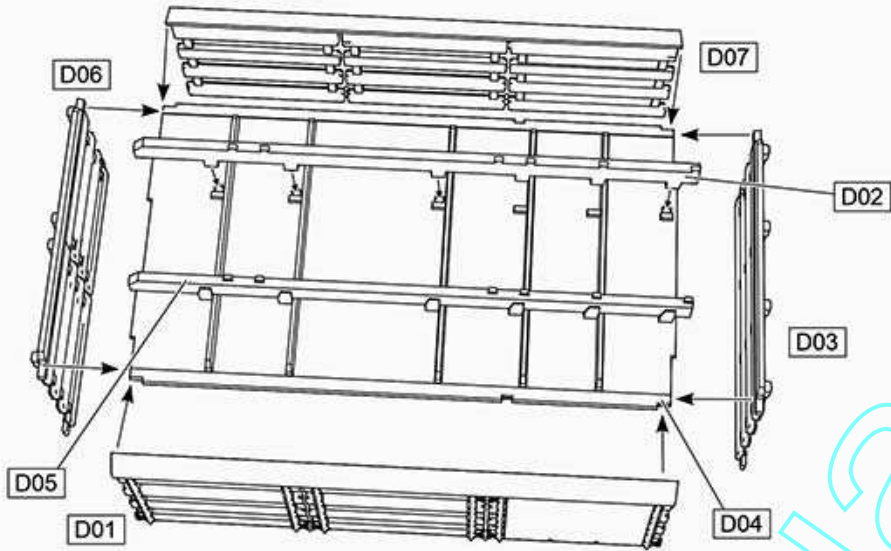

US V-8 Stake truck m.1936/37

1/72 scale

Plastic model kit. Cat. #72584

x2

x2

E

D

Bottom view