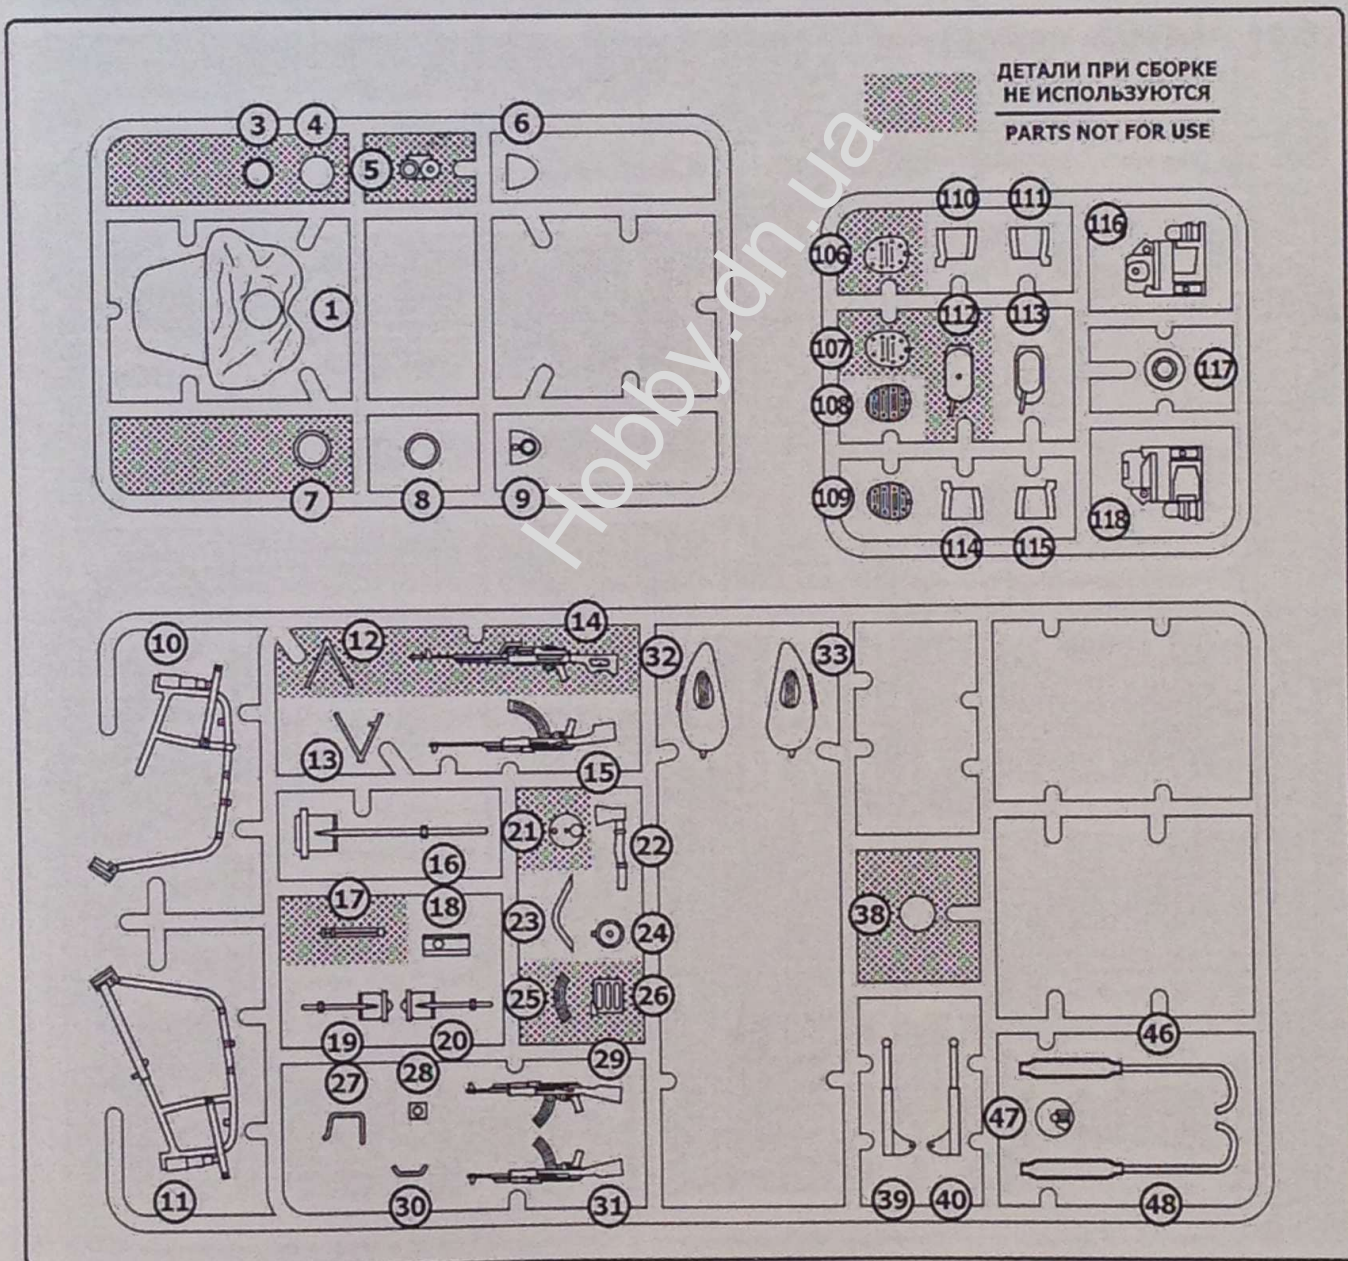

Model kit

Scale 1/35

35003

Heavy motorcycle MV-750 was in service with the Armed Forces of the USSR, the Warsaw Pact countries and other countries. Used in reconnaissance, communications and patrol service. Typically used with a sidecar.

Armament – 7,62 RPK machine gun or PK, a radio station – R-105 and others.
Speed - 90 km/h. Cruising range - 360 km.