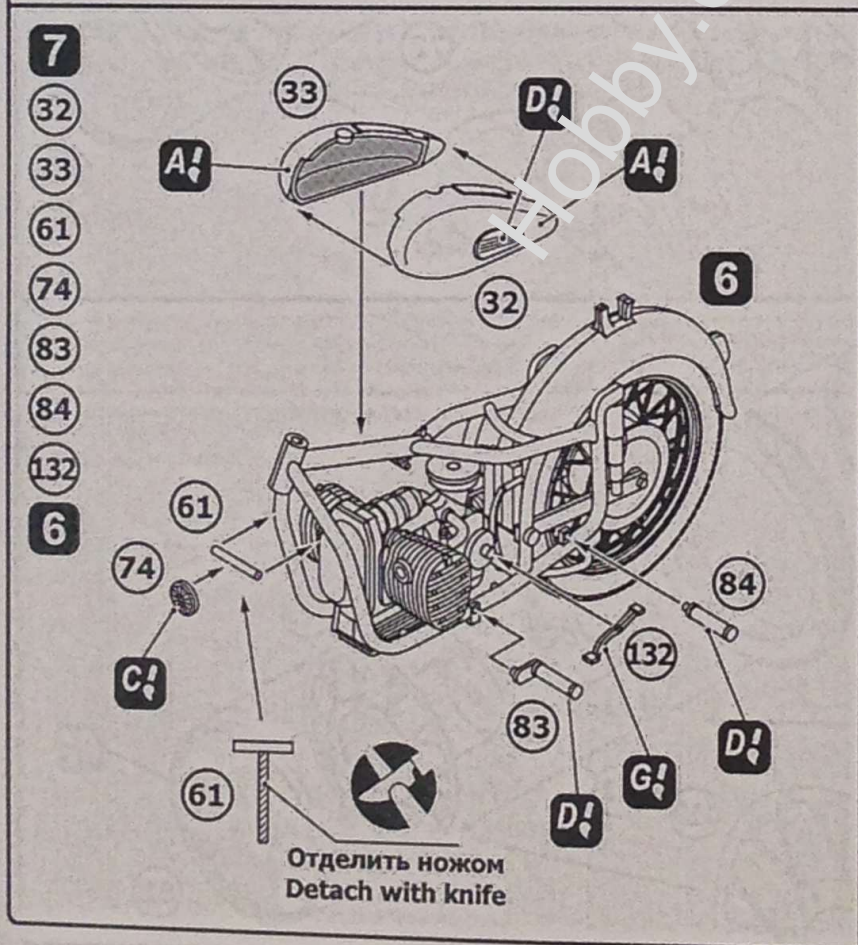

Military motorcycle MV-750

Model kit

Scale 1/35

35003

Heavy motorcycle MV-750 was in service with the Armed Forces of the USSR, the Warsaw Pact countries and other countries. Used in reconnaissance, communications and patrol service. Typically used with a sidecar.

Armament – 7,62 RPK machine gun or PK, a radio station – R-105 and others.
Speed - 90 km/h. Cruising range - 360 km.

11

46

70

88

89

10

12

15

1

13

15

19

20

22

24

90

91

135

4 x2

12

14

Отделить ножом
Detach with knife