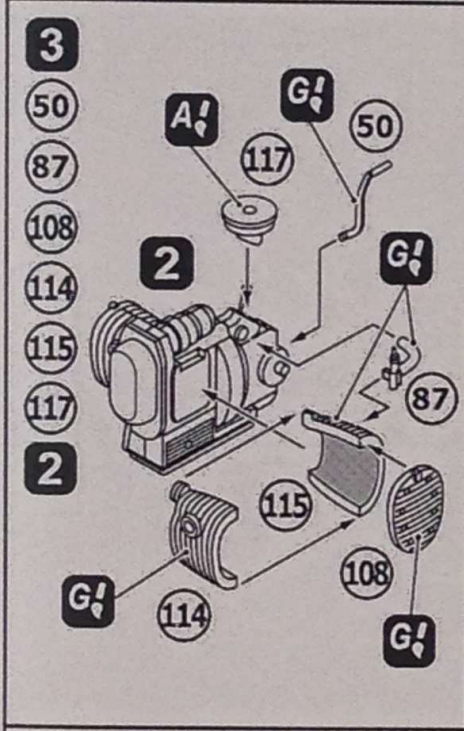

Armament – 7,62 RPK machine gun or PK, a radio station – R-105 and others.
Speed - 90 km/h. Cruising range - 360 km.

11

46

70

88

89

10

12

23

52

57

60

62

67

71

79

15

1

13

15

19

20

22

24

90

91

135

4 x2

12

14

Отделить ножом
Detach with knife