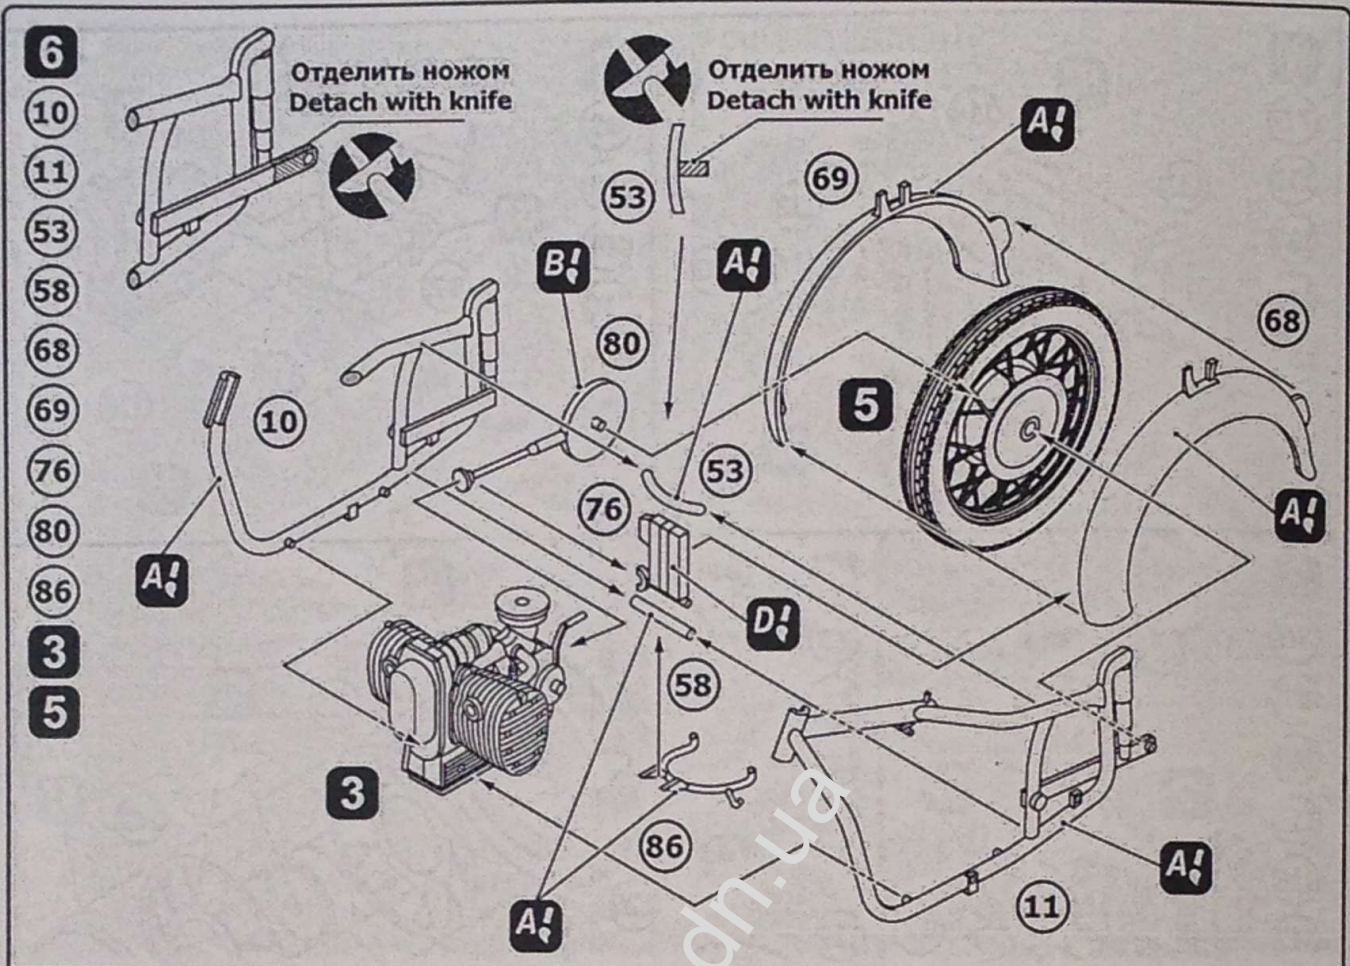

Military motorcycle MV-750

Model kit

Scale 1/35

35003

Heavy motorcycle MV-750 was in service with the Armed Forces of the USSR, the Warsaw Pact countries and other countries. Used in reconnaissance, communications and patrol service. Typically used with a sidecar.

Armament – 7,62 RPK machine gun or PK, a radio station – R-105 and others.
Speed - 90 km/h. Cruising range - 360 km.

11

46

70

88

89

10

12

15

1

13

15

19

20

22

24

90

91

135

4 x2

12

14

Отделить ножом
Detach with knife