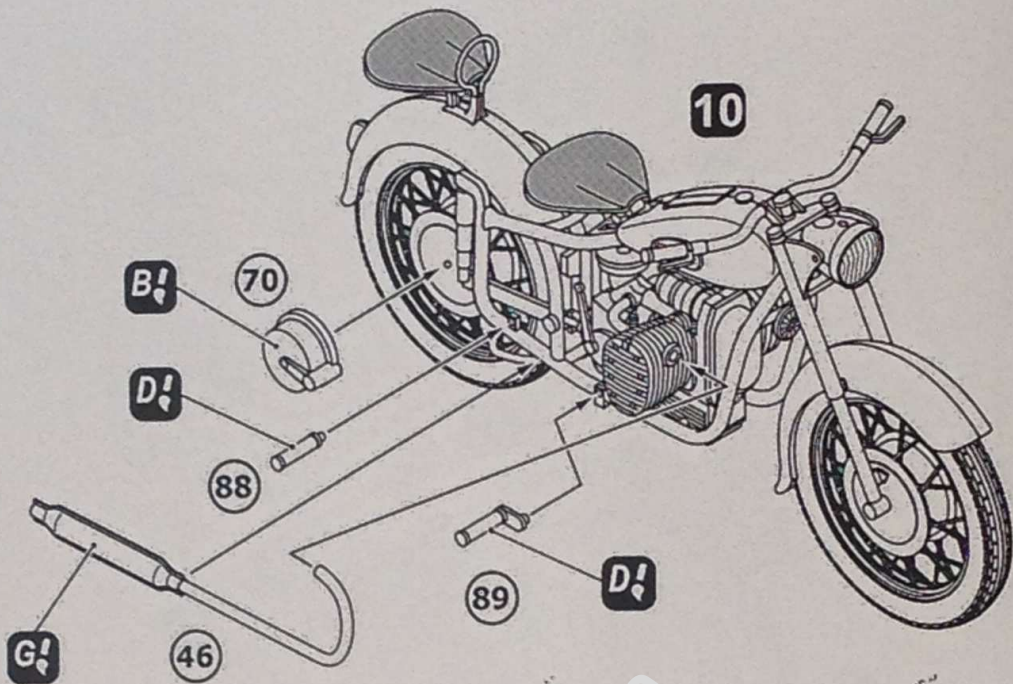

Armament – 7,62 RPK machine gun or PK, a radio station – R-105 and others.
Speed - 90 km/h. Cruising range - 360 km.

11

46

70

88

89

10

12

23

52

57

60

62

67

71

79

90

91

135

4 x2

12

14

Отделить ножом
Detach with knife