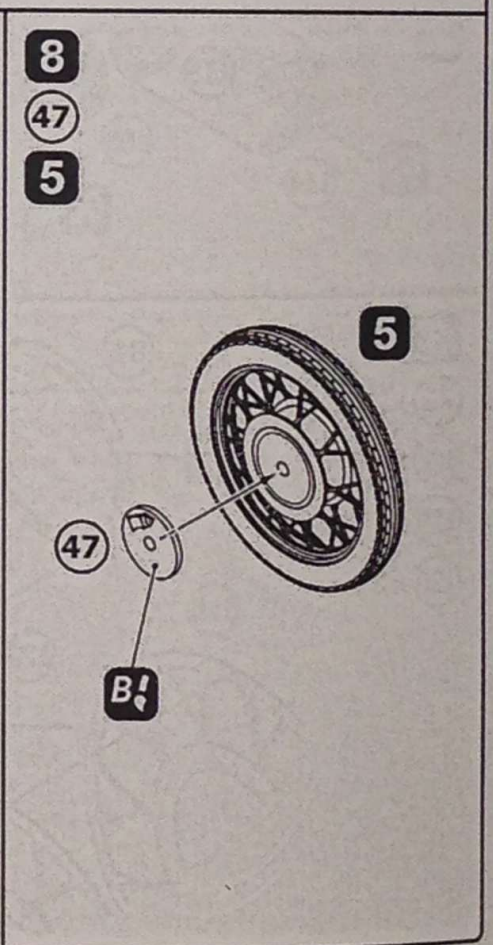

Armament – 7,62 RPK machine gun or PK, a radio station – R-105 and others.
Speed - 90 km/h. Cruising range - 360 km.

11

46

70

88

89

10

12

23

52

57

60

62

67

71

79

15

1

13

15

19

20

22

24

90

91

135

4 x2

12

14

Отделить ножом
Detach with knife