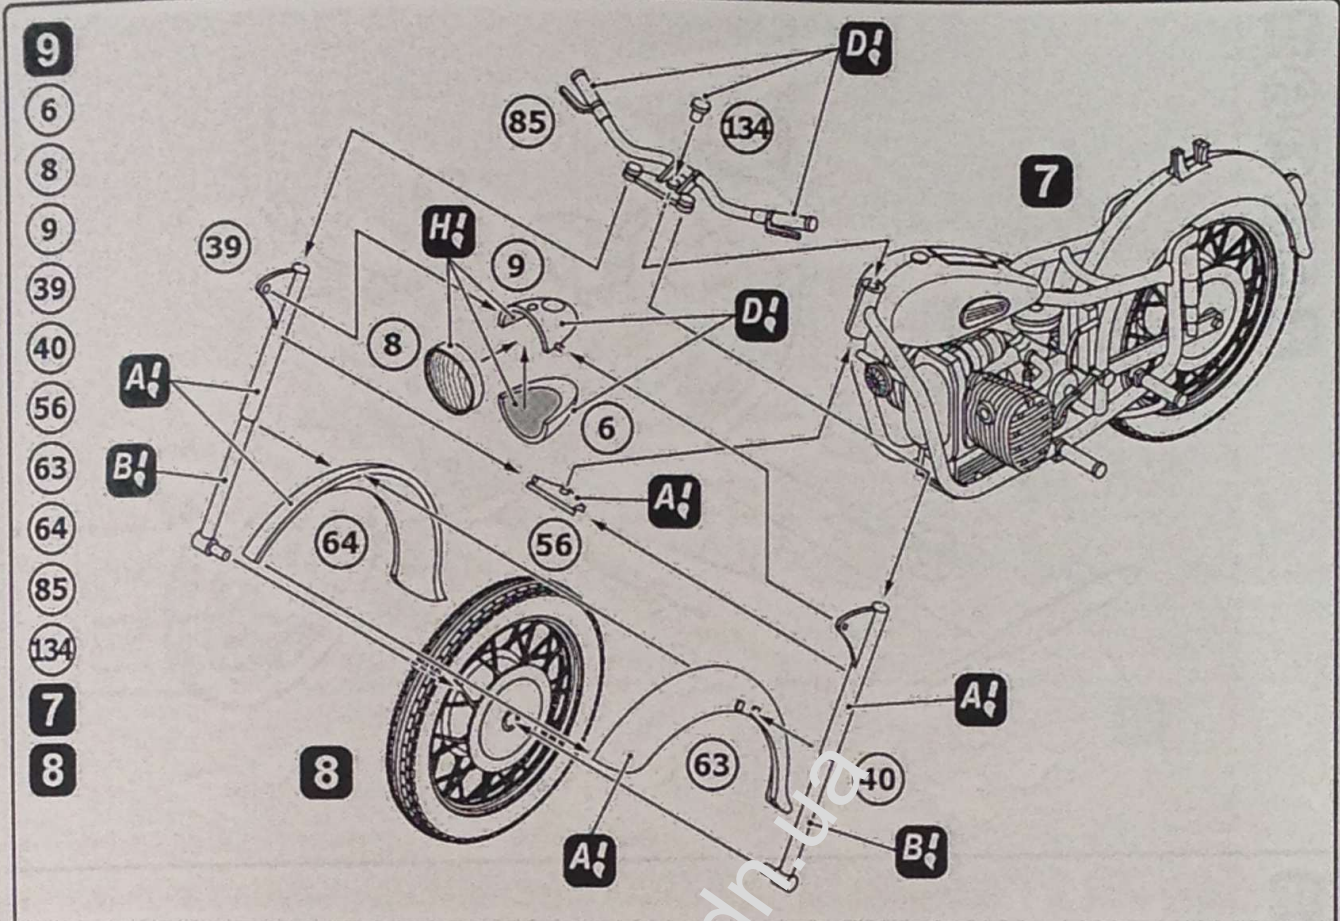

Military motorcycle MV-750

Model kit

Scale 1/35

35003

Heavy motorcycle MV-750 was in service with the Armed Forces of the USSR, the Warsaw Pact countries and other countries. Used in reconnaissance, communications and patrol service. Typically used with a sidecar.

Armament – 7,62 RPK machine gun or PK, a radio station – R-105 and others.
Speed - 90 km/h. Cruising range - 360 km.

11

46

70

88

89

10

12

15

1

13

15

19

20

22

24

90

91

135

4 x2

12

14

Отделить ножом
Detach with knife