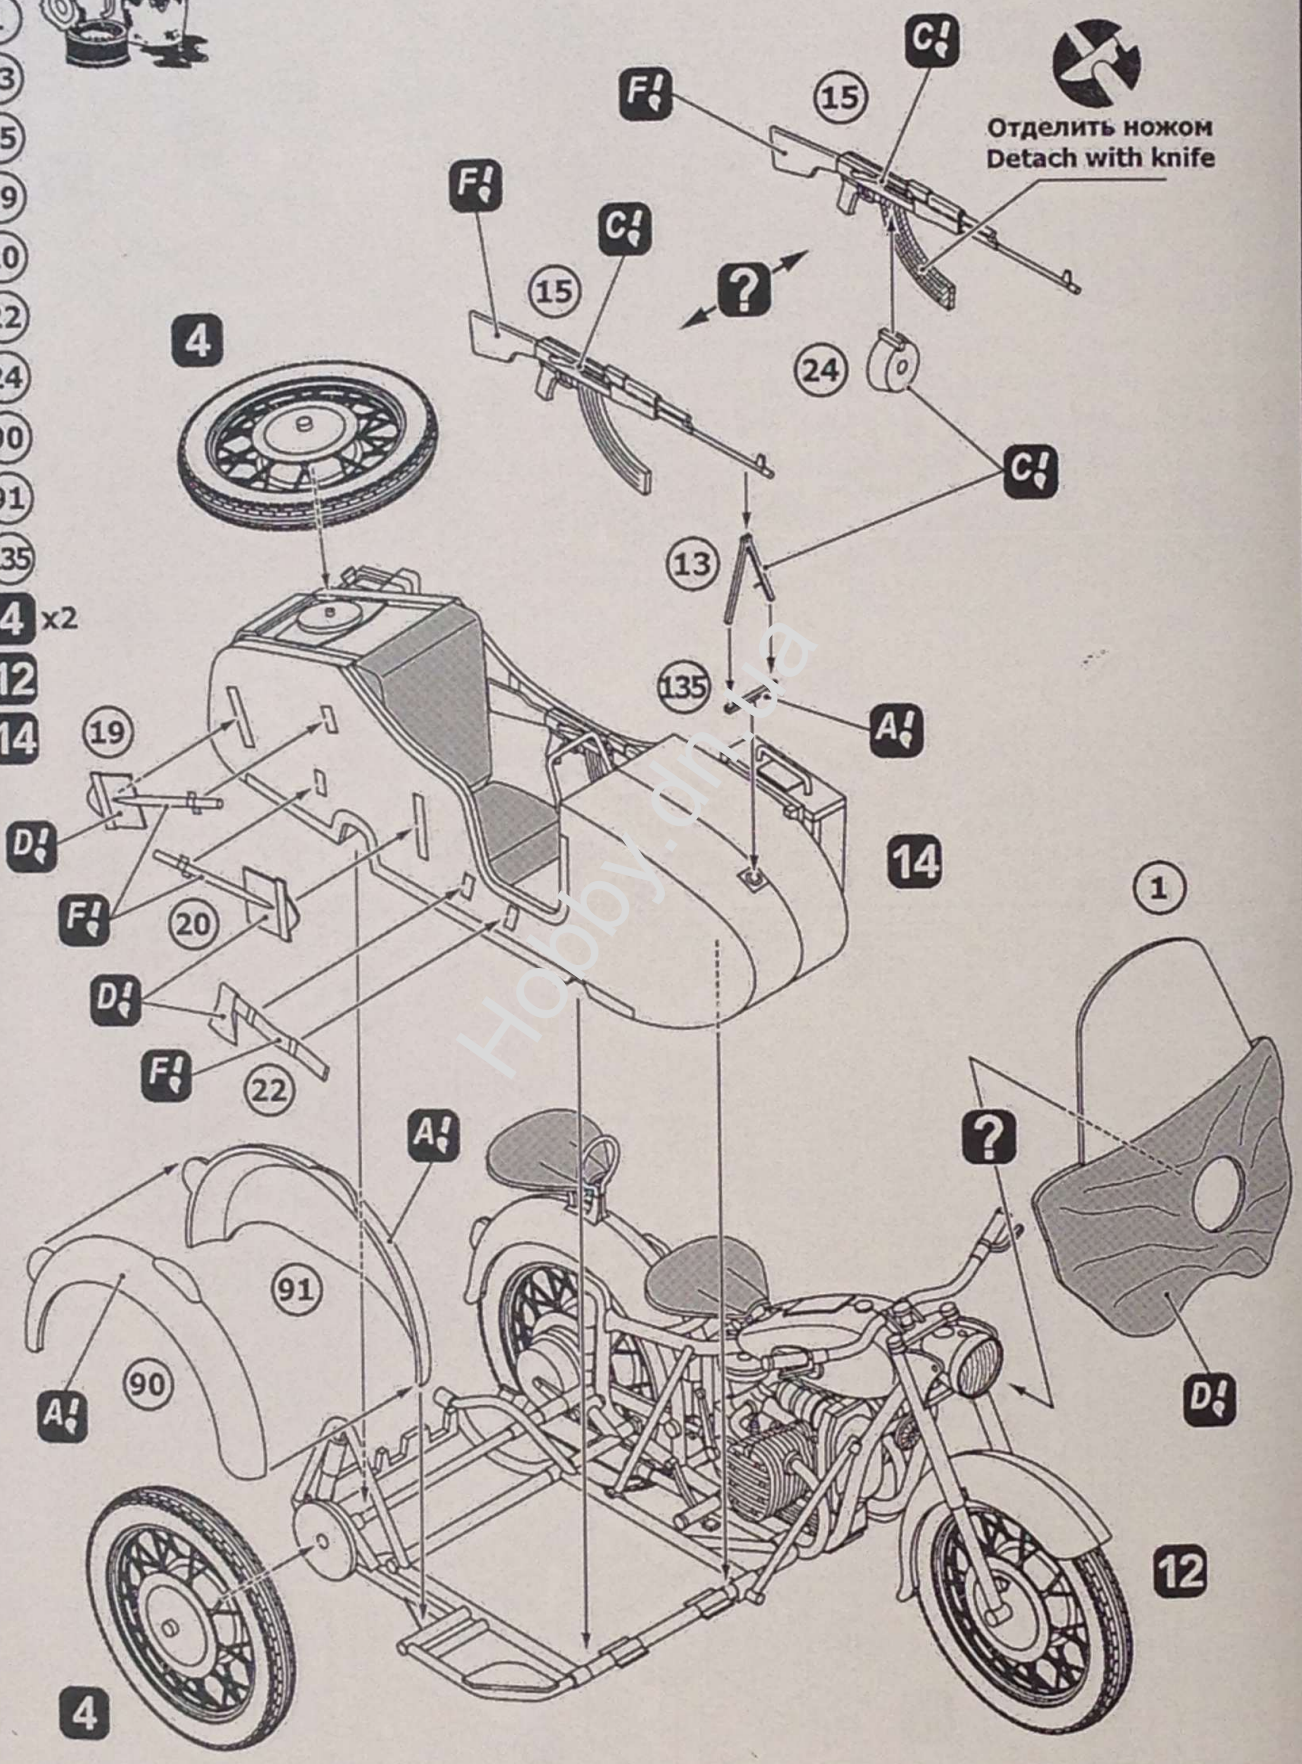

Armament – 7,62 RPK machine gun or PK, a radio station – R-105 and others.
Speed - 90 km/h. Cruising range - 360 km.

11

46

70

88

89

10

12

15

1

13

15

19

20

22

24

90

91

135

4 x2

12

14

Отделить ножом
Detach with knife