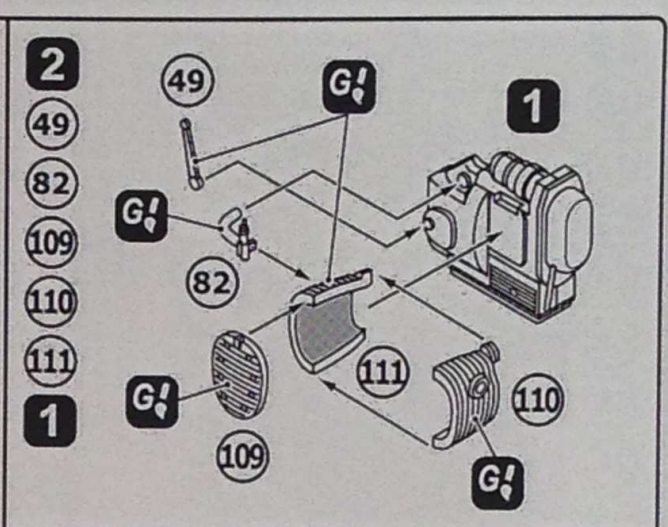

Military motorcycle MV-750

Model kit

Scale 1/35

35003

Heavy motorcycle MV-750 was in service with the Armed Forces of the USSR, the Warsaw Pact countries and other countries. Used in reconnaissance, communications and patrol service. Typically used with a sidecar.

Armament – 7,62 RPK machine gun or PK, a radio station – R-105 and others.
Speed - 90 km/h. Cruising range - 360 km.

11

46

70

88

89

10

12

15

1

13

15

19

20

22

24

90

91

135

4 x2

12

14

Отделить ножом
Detach with knife