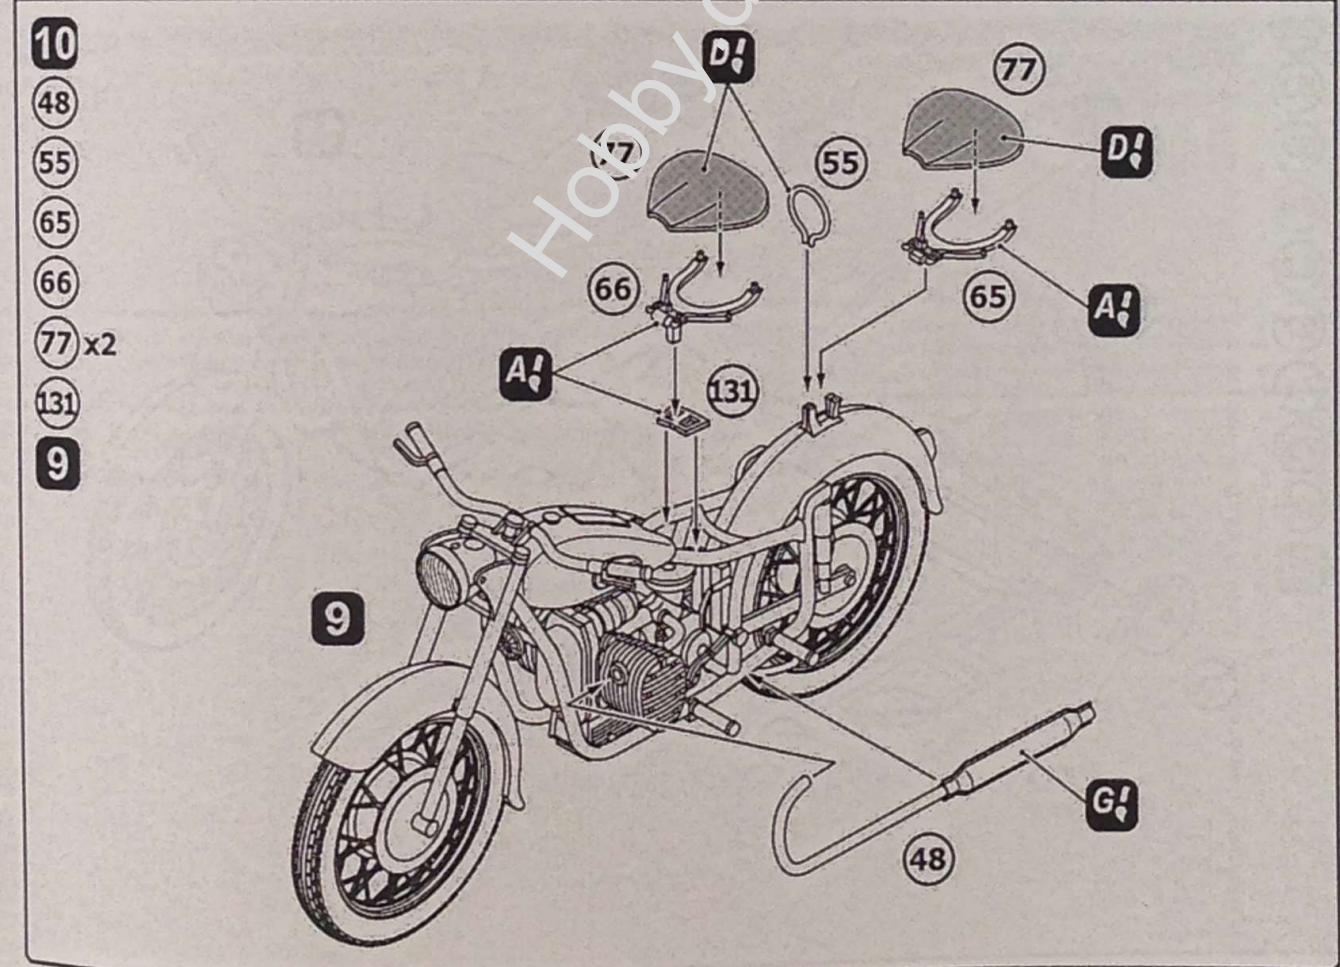

Military motorcycle MV-750

Model kit

Scale 1/35

35003

Heavy motorcycle MV-750 was in service with the Armed Forces of the USSR, the Warsaw Pact countries and other countries. Used in reconnaissance, communications and patrol service. Typically used with a sidecar.

Armament – 7,62 RPK machine gun or PK, a radio station – R-105 and others.
Speed - 90 km/h. Cruising range - 360 km.

11

46

70

88

89

10

12

15

1

13

15

19

20

22

24

90

91

135

4 x2

12

14

Отделить ножом
Detach with knife