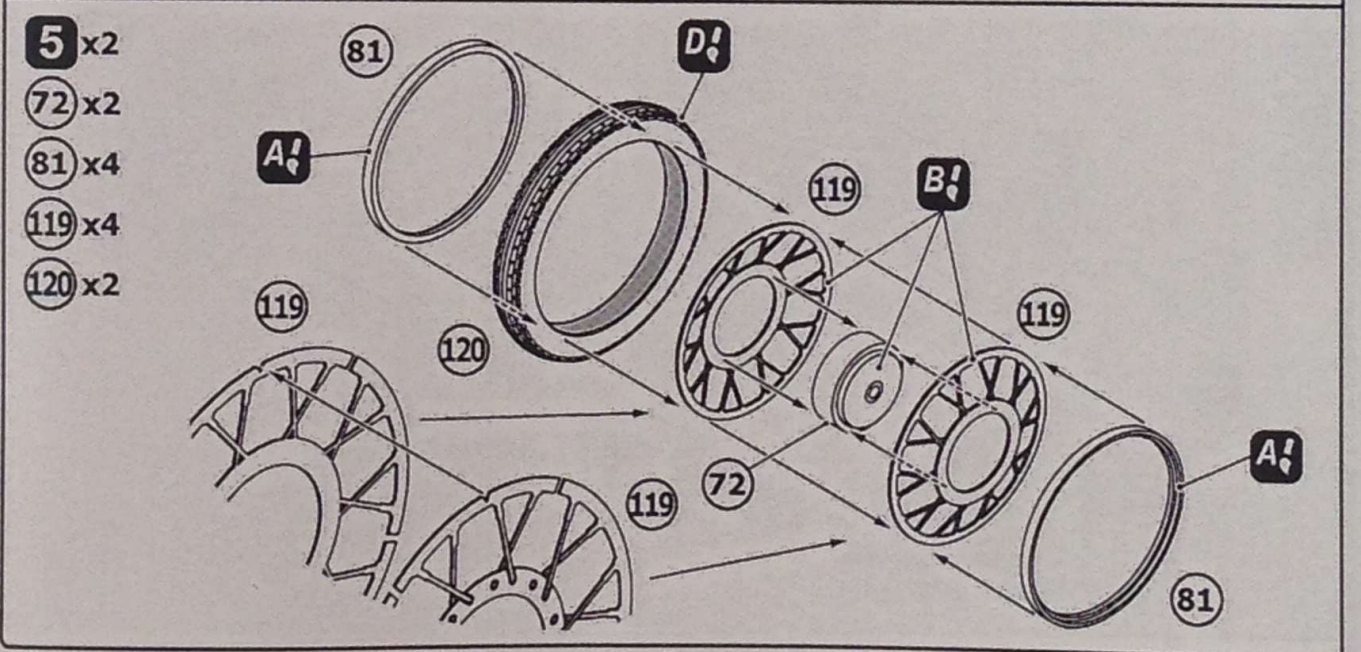

Military motorcycle MV-750

Model kit

Scale 1/35

35003

Heavy motorcycle MV-750 was in service with the Armed Forces of the USSR, the Warsaw Pact countries and other countries. Used in reconnaissance, communications and patrol service. Typically used with a sidecar.

Armament – 7,62 RPK machine gun or PK, a radio station – R-105 and others.
Speed - 90 km/h. Cruising range - 360 km.

11

46

70

88

89

10

12

15

1

13

15

19

20

22

24

90

91

135

4 x2

12

14

Отделить ножом
Detach with knife