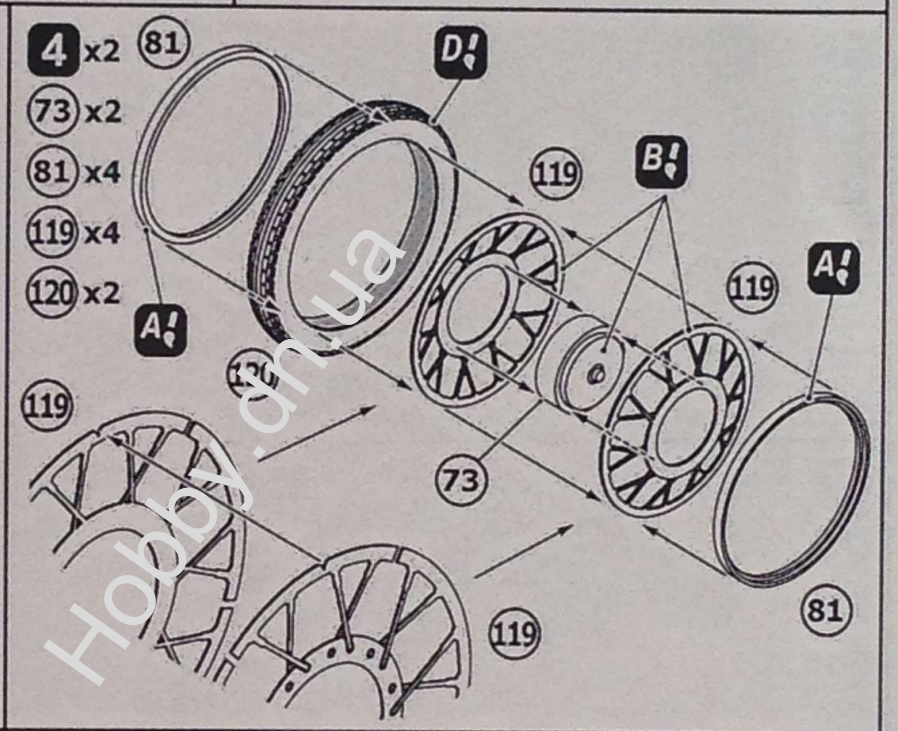

Military motorcycle MV-750

Model kit

Scale 1/35

35003

Heavy motorcycle MV-750 was in service with the Armed Forces of the USSR, the Warsaw Pact countries and other countries. Used in reconnaissance, communications and patrol service. Typically used with a sidecar.

Armament – 7,62 RPK machine gun or PK, a radio station – R-105 and others.
Speed - 90 km/h. Cruising range - 360 km.

11

46

70

88

89

10

12

15

1

13

15

19

20

22

24

90

91

135

4 x2

12

14

Отделить ножом
Detach with knife