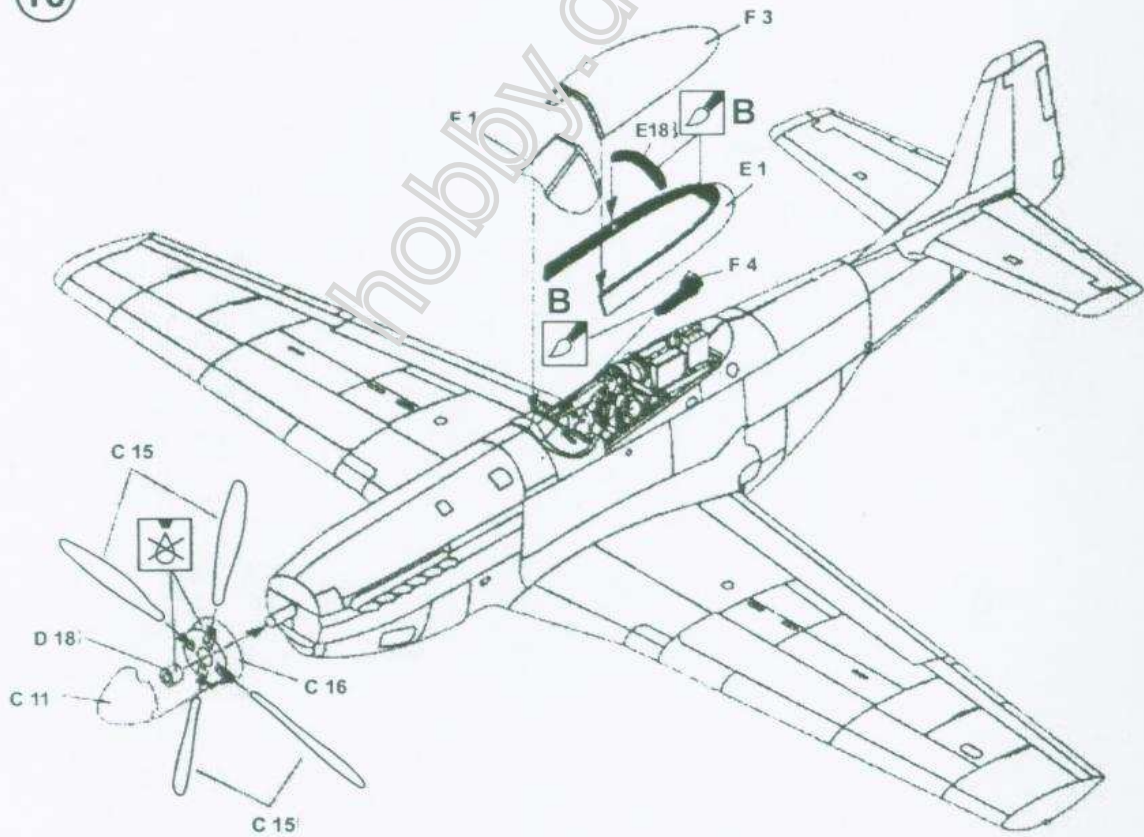

9

10

ARSENAL MODEL GROUP

www.amg-models.net