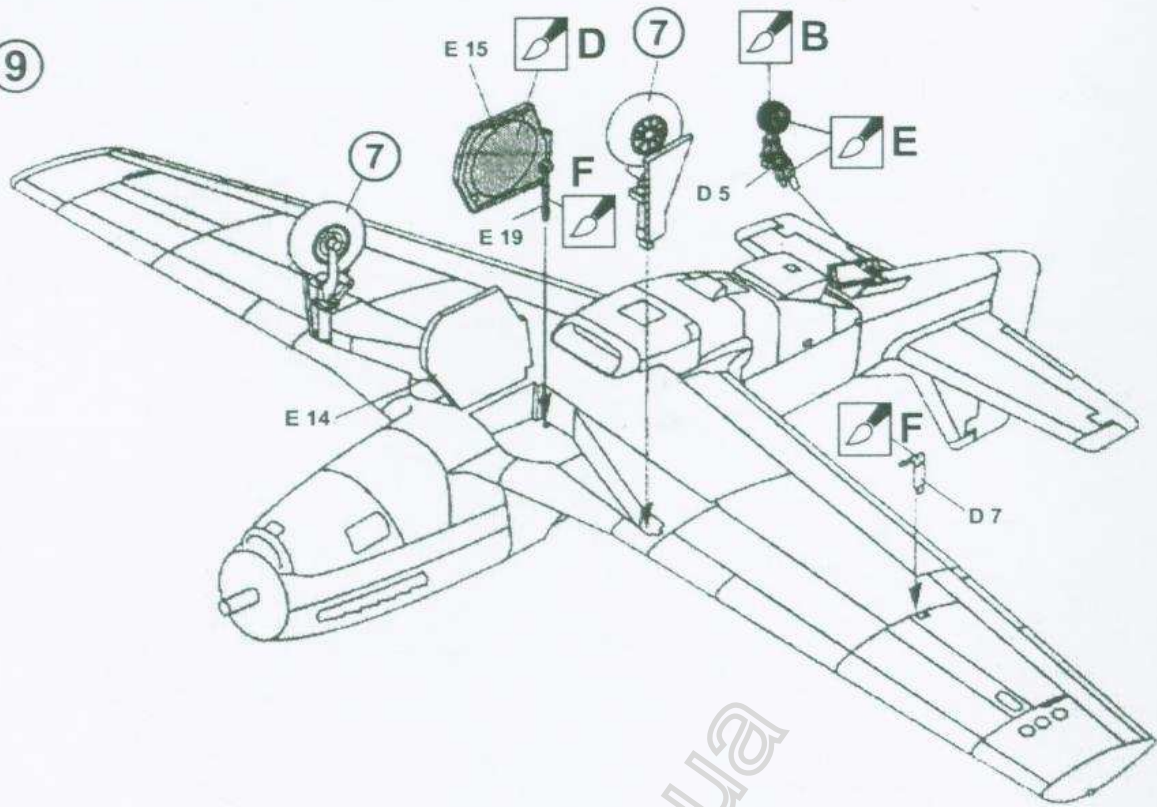

9

10

ARSENAL MODEL GROUP

www.amg-models.net