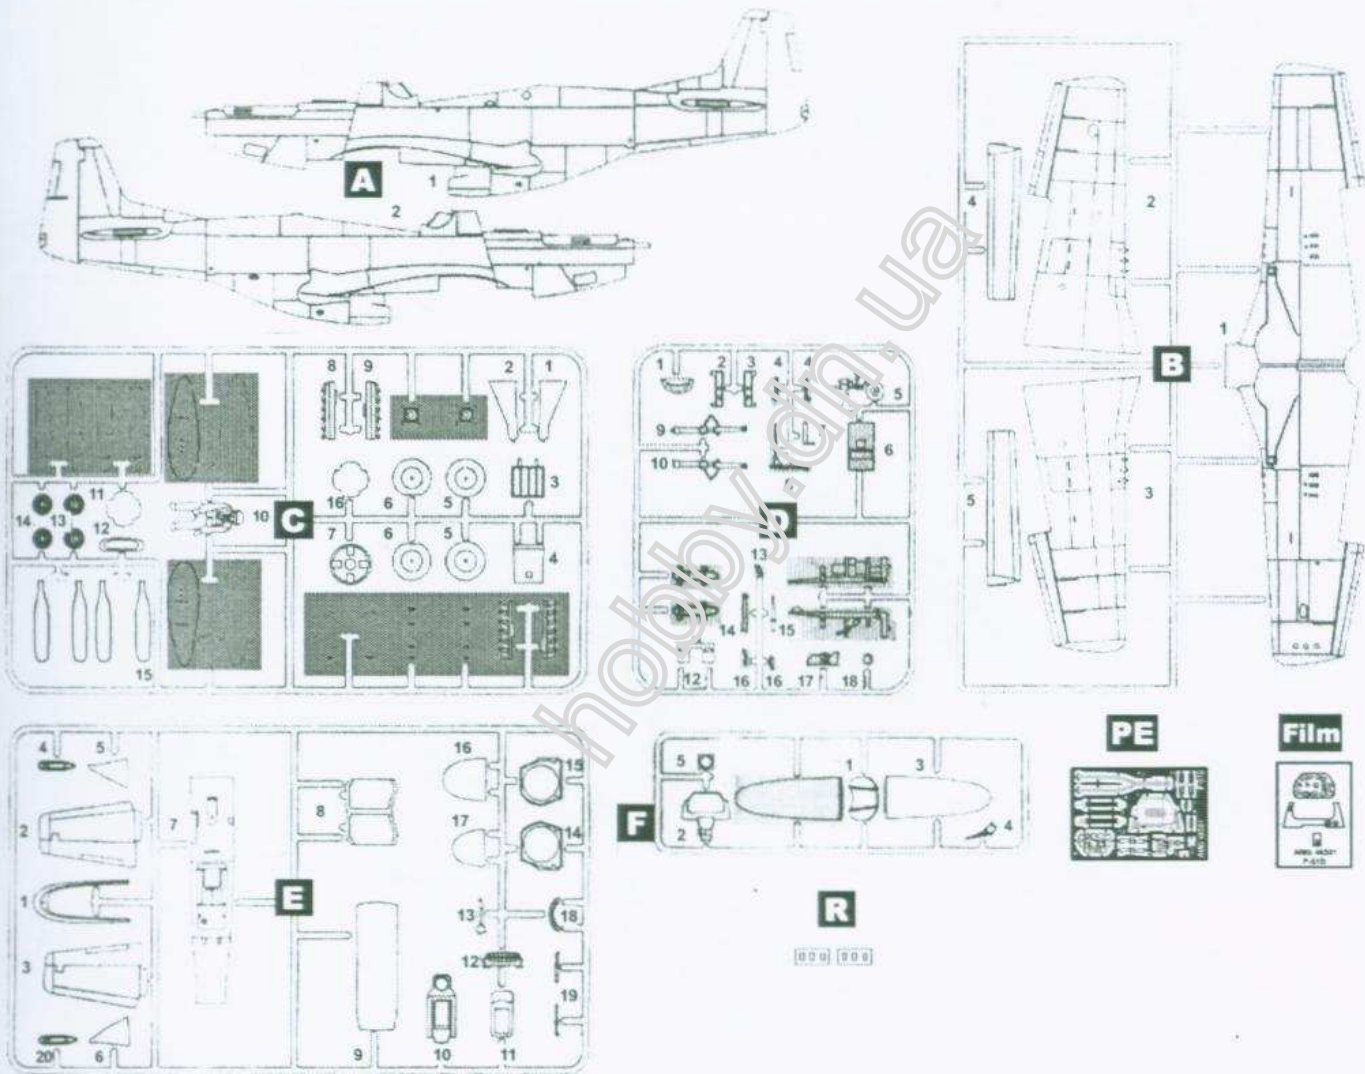

North American P-51D Mustang racing

1/48
48501

The Mustang has quite the storied past. Delivered to the U.S. Army Air Forces shortly after the conclusion of WWII, the airframe ended up in surplus and was purchased in 1963 and assigned the registration N6168C. The P-51 suffered an engine failure on it's way to Pensacola, Fla., resulting in a forced landing with wheels up, off airport in Sarasota, Fla., on Aug. 10, 1968. In 1970, famed air racer, Marvin "Lefty" Gardner purchased and repaired the aircraft and like his P-38, dressed the Mustang in Thunderbird red, white and blue colors as Race 25.

Lefty Gardner took his first airplane ride with a barnstormer in a Jenny in 1935. From that time on, he wanted to fly. As a teenager, he watched AT-6s swarming overhead while he hoed cotton with his father, daydreaming about what it would be like to be at the controls.

He started flying in actuality at the age of 21, when he joined the then-Army Air Corps. He flew 34 missions in the European Theater during WW II in B-24s and B-17s, earning the Distinguished Flying Cross and the Air Medal with three oak leaf clusters. After that tour he joined an elite group of pilots flying into Sweden, at night, carrying supplies for the underground and POWs. After 12 of those missions he came home and finished his education at Texas A&M

- OPEN HOLE СВЕРЛИТЬ
- DO NOT CEMENT НЕ КЛЕИТЬ
- MAKE 2 PCS СДЕЛАТЬ НЕСКОЛЬКО
- OPTIONAL ВАРИАНТЫ ВЫБОРА
- DECALS ДЕКОЛИ
- PAINT КРАСИТЬ
- CUT РЕЗАТЬ

Color

	Mr.Color / Hobby Color			Mr.Color / Hobby Color			
A	62 / 11	Flat White	Белый матовый	D	27 / 58	Chromate	Желто-зеленый
B	33 / 12	Flat Black	Черный матовый	E	8 / 8	Aluminium	Алюминий
C	329 / 329	Insignia Yellow	Желтый	F	104 / -	Steel	Сталь