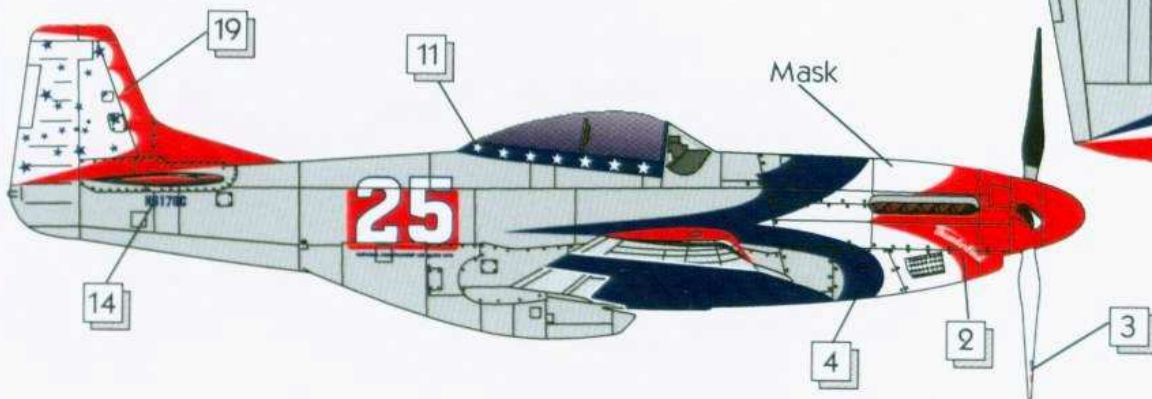

North American P-51D Mustang racing

1/48
48501

The Mustang has quite the storied past. Delivered to the U.S. Army Air Forces shortly after the conclusion of WWII, the airframe ended up in surplus and was purchased in 1963 and assigned the registration N6168C. The P-51 suffered an engine failure on it's way to Pensacola, Fla., resulting in a forced landing with wheels up, off airport in Sarasota, Fla., on Aug. 10, 1968. In 1970, famed air racer, Marvin "Lefty" Gardner purchased and repaired the aircraft and like his P-38, dressed the Mustang in Thunderbird red, white and blue colors as Race 25.

9

10

ARSENAL MODEL GROUP

www.amg-models.net

North American P-51D Mustang

Lefty Gardner

**RENO
NATIONAL
CHAMPIONSHIP
AIR RACES
1976 Nevada**

- White
- Silver
- Dark Blue
- Black