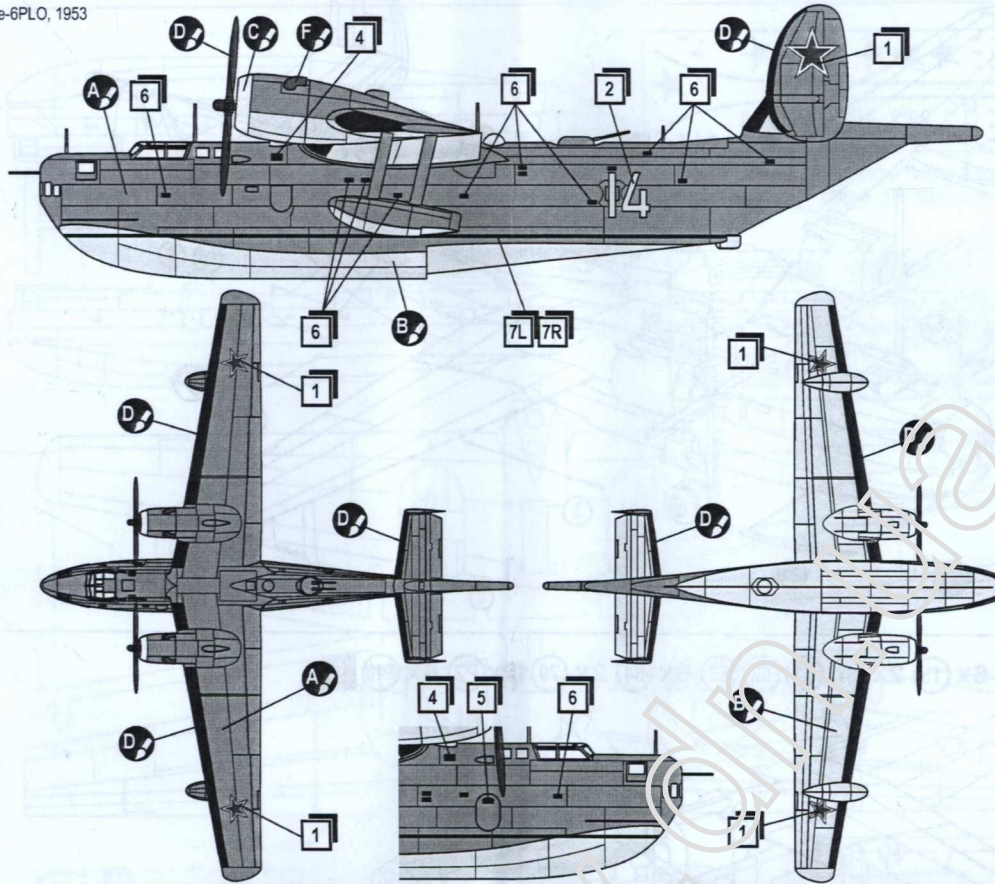

PLASTIC MODEL KITS
LIMITED EDITION
CAT.NO.1474

SPAN : 230 mm
LENGTH : 185 mm
PARTS : 159 pieces
SCALE: 1/144

 The Beriev Be-6 (NATO code "Madge") was a flying boat produced by the Soviet Beriev OKB. It was capable of accomplishing a wide variety of missions, such as long-range maritime reconnaissance, coastal and supply line patrols, torpedo/bombing strikes, mine-laying, and transport operations. 123 aircrafts were built in total.

8 4x 22 2x 23 2x 24 2x 27 2x 36 49 57 6 2x 7

9 2x 8 54 2x P1 P4 P5 P6 P7 2x P9 8

10 2x 7 2x 10 6x 15 2x 37 51 52 53 6x 64 2x 70 12x P2 4x P10 9

Be-6PLO, 1953

- A**  HUMBROL 164
DARK SEA GREY
ШАРОВЫЙ
- B**  HUMBROL 65
LIGHT BLUE
СВЕТЛО-ГОЛУБОЙ
- C**  HUMBROL 11
SILVER
СЕРЕБРИСТЫЙ
- D**  HUMBROL 33
BLACK
ЧЕРНЫЙ
- F**  HUMBROL 27004
GUN METAL
СТАЛЬНОЙ СЕРЫЙ

Be-6PLO

- A**  HUMBROL 164
DARK SEA GREY
ШАРОВЫЙ
- B**  HUMBROL 65
LIGHT BLUE
СВЕТЛО-ГОЛУБОЙ
- C**  HUMBROL 11
SILVER
СЕРЕБРИСТЫЙ
- D**  HUMBROL 33
BLACK
ЧЕРНЫЙ
- F**  HUMBROL 27004
GUN METAL
СТАЛЬНОЙ СЕРЫЙ