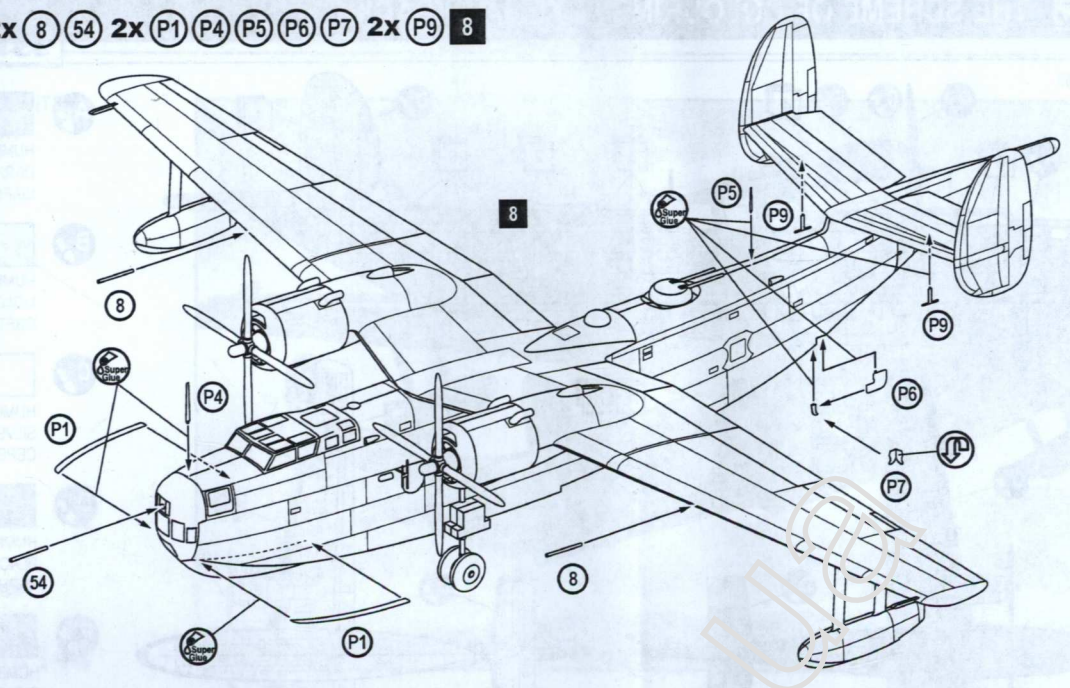

9 2x 8 54 2x P1 P4 P5 P6 P7 2x P9 8