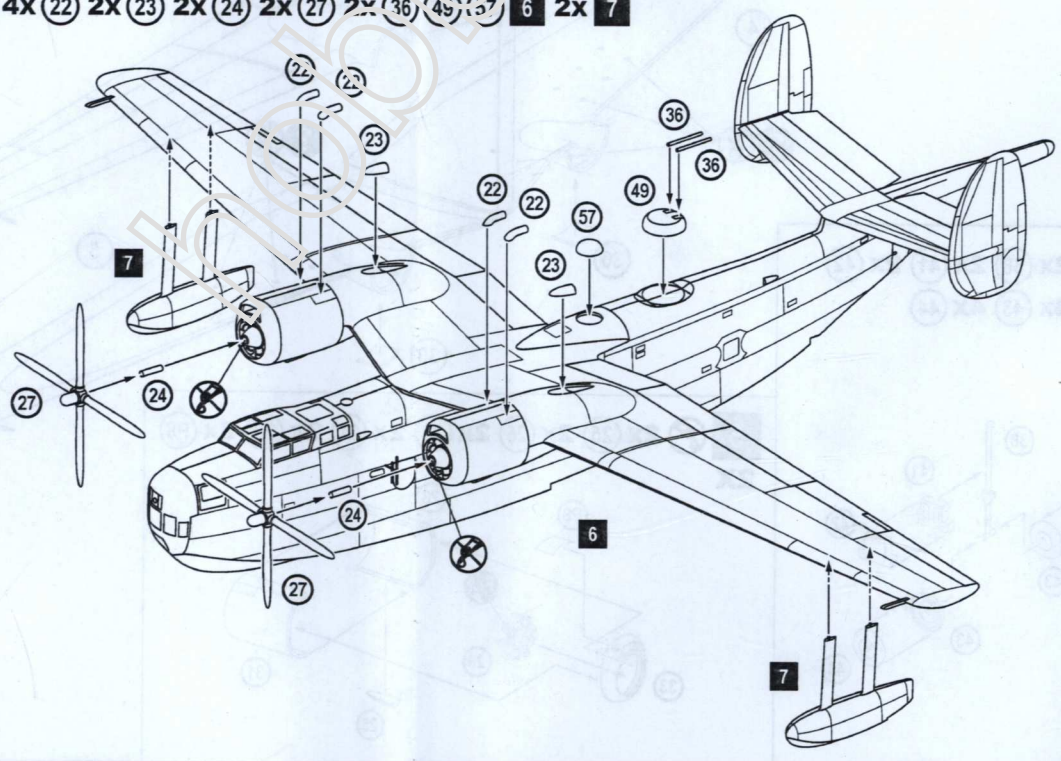

8 4x 22 2x 23 2x 24 2x 27 2x 36 49 57 6 2x 7