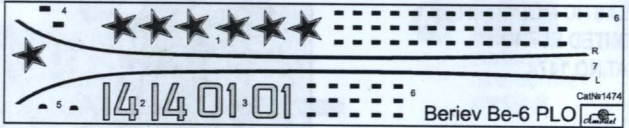

DECALS FOR TWO VERSIONS OF COLOURING
ДЕКАЛЬ ДЛЯ ДВУХ ВАРИАНТОВ ОКРАСКИ

159 DETAILS FOR ASSEMBLY
OF ONE MODEL
159 ДЕТАЛЕЙ ДЛЯ СБОРКИ
ОДНОЙ МОДЕЛИ

PARTS NOT FOR USE
ПРИ СБОРКЕ НЕ
ИСПОЛЗУЮТСЯ