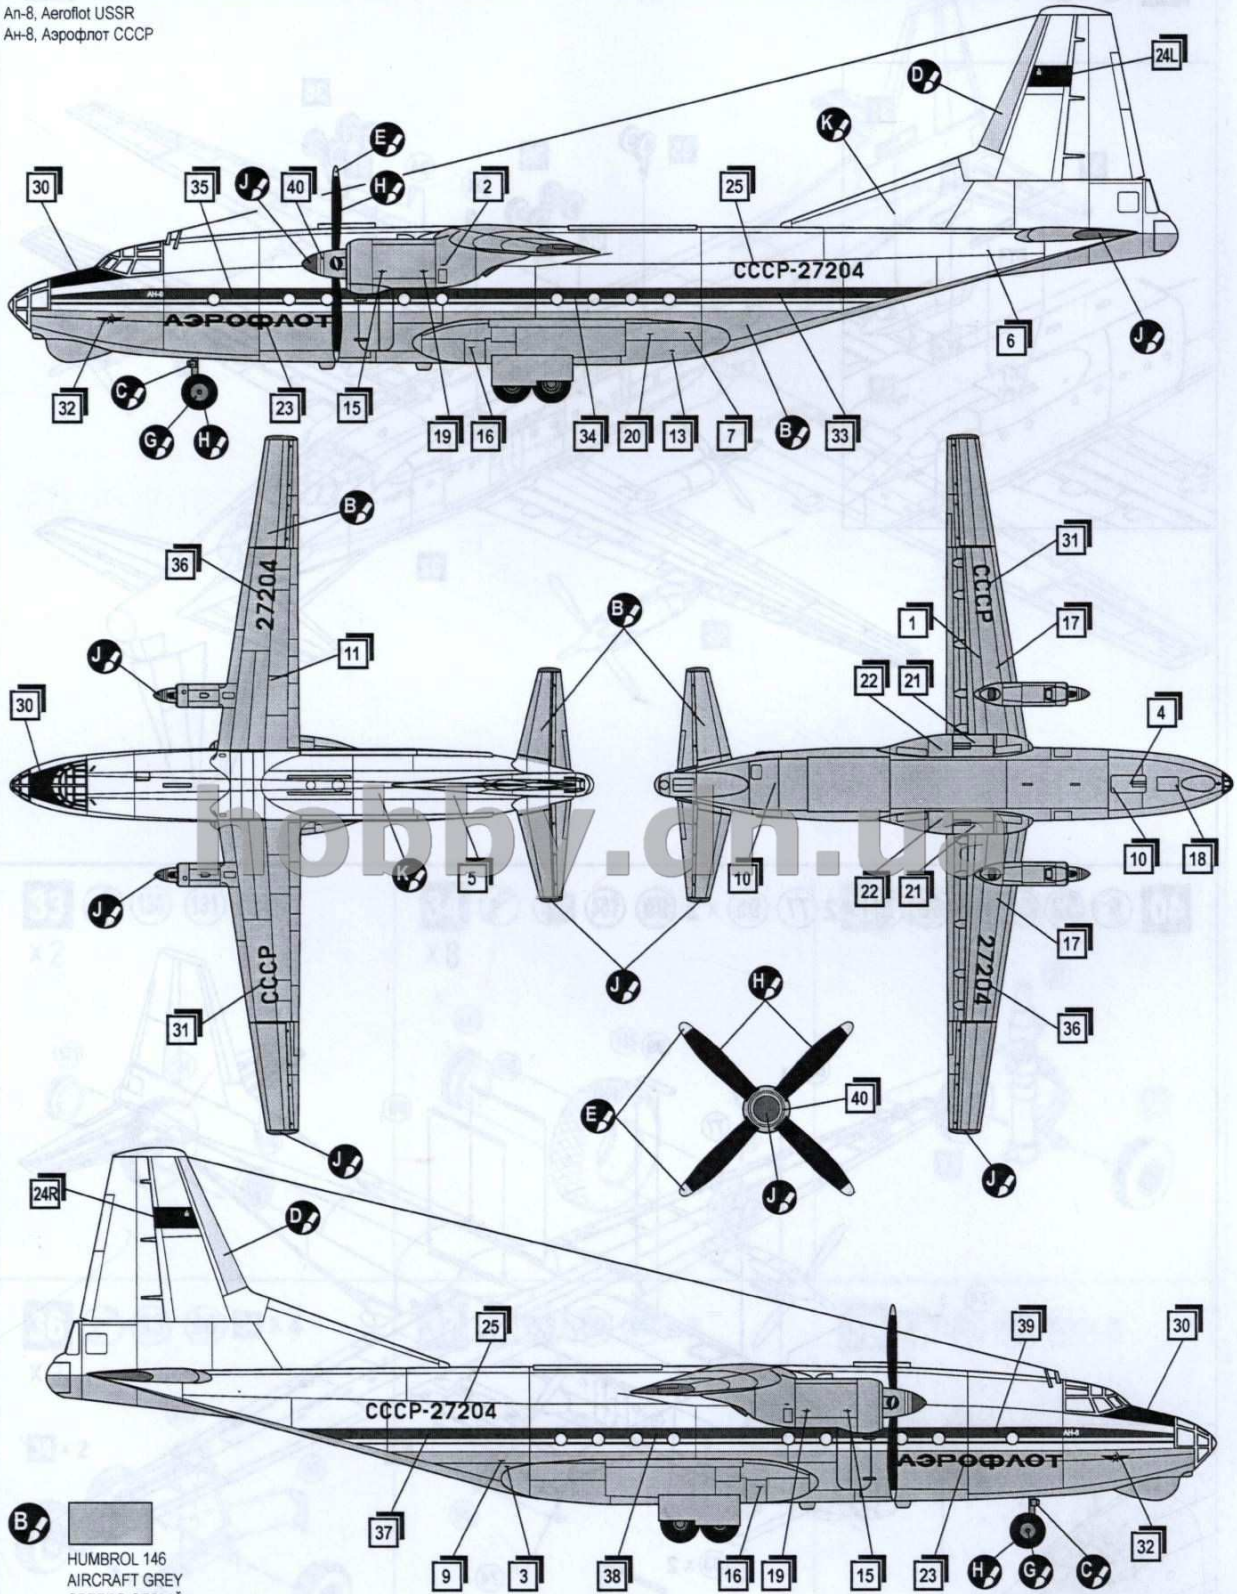

Antonov An-8 "Camp"

PLASTIC MODEL KITS
LIMITED EDITION
CAT.NO.72225

SPAN : 513 mm
LENGTH : 427 mm
PARTS : 209 pieces
SCALE:1/72

The An-8 is a military transport aircraft designed by the Antonov OKB in 1958. It is designed for cargo carrying, air landing, parachuting of airborne troops with equipment and for aerial movement of patients. The An-8 was serial manufactured in the factory in Tashkent from 1958 to 1961. Totally 151 aircrafts were built.

26 (screwdriver icon) 85 86 90 91 23 25

27 (screwdriver icon) 18 83

28 (screwdriver icon) 85 86 87 88 24 27

29 (screwdriver icon) 46 26 28

30  107 122 124 8 12 13 15 29

31  11 37 50 x 2 75 14 30

32  **16 17 22 x 2 30**

38  **81 82 98 x 2**

39  94 x 2 32 35 36 x 2 37 38

hobby.dn.ua

40  52 53 x 2 69 74 x 2 77 95 x 2 99 104 39

THE SCHEME OF COLOURING / СХЕМА ОКРАСКИ

An-8, Aeroflot USSR
Ан-8, Аэрофлот СССР

A

HUMBROL 146
AIRCRAFT GREY
СВЕТЛО СЕРЫЙ