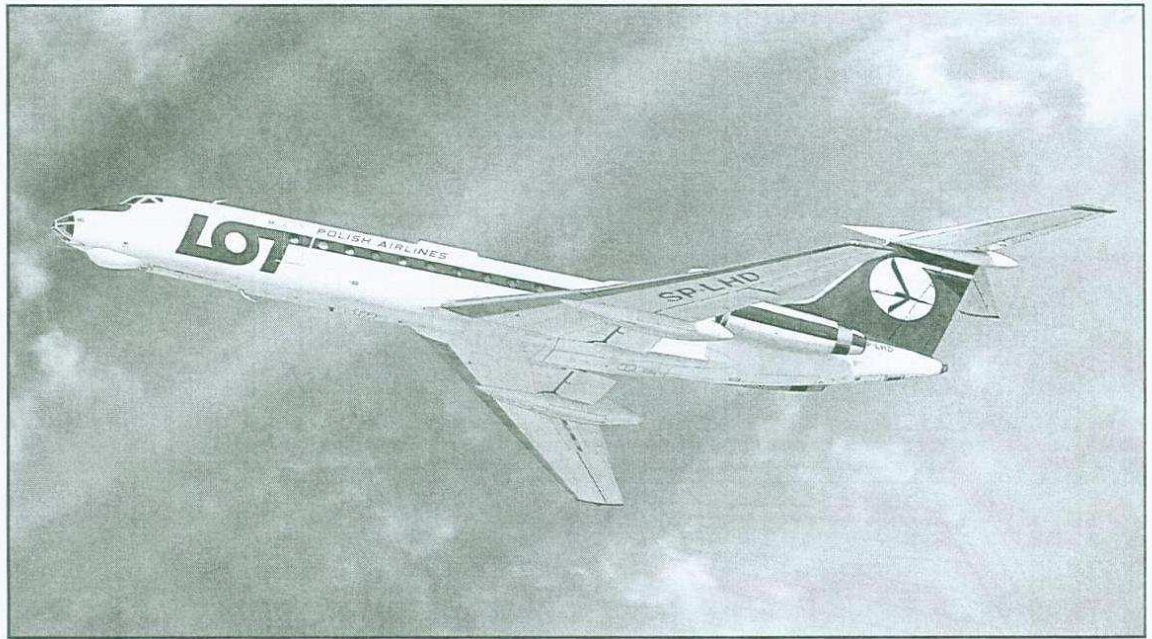

PLASTIC MODEL KITS
LIMITED EDITION
CAT.NO.72249

SPAN : 402 mm
LENGTH : 513 mm
PARTS : 186 pieces
SCALE:1/72

The model is executed on technology short run and is intended only for experienced modelers
Word-wide distributor for AMODEL kits: IBG, Warsawa, Poland
Fax: (4822)842-56-29; E-Mail: ibgsc@ibg.com.pl