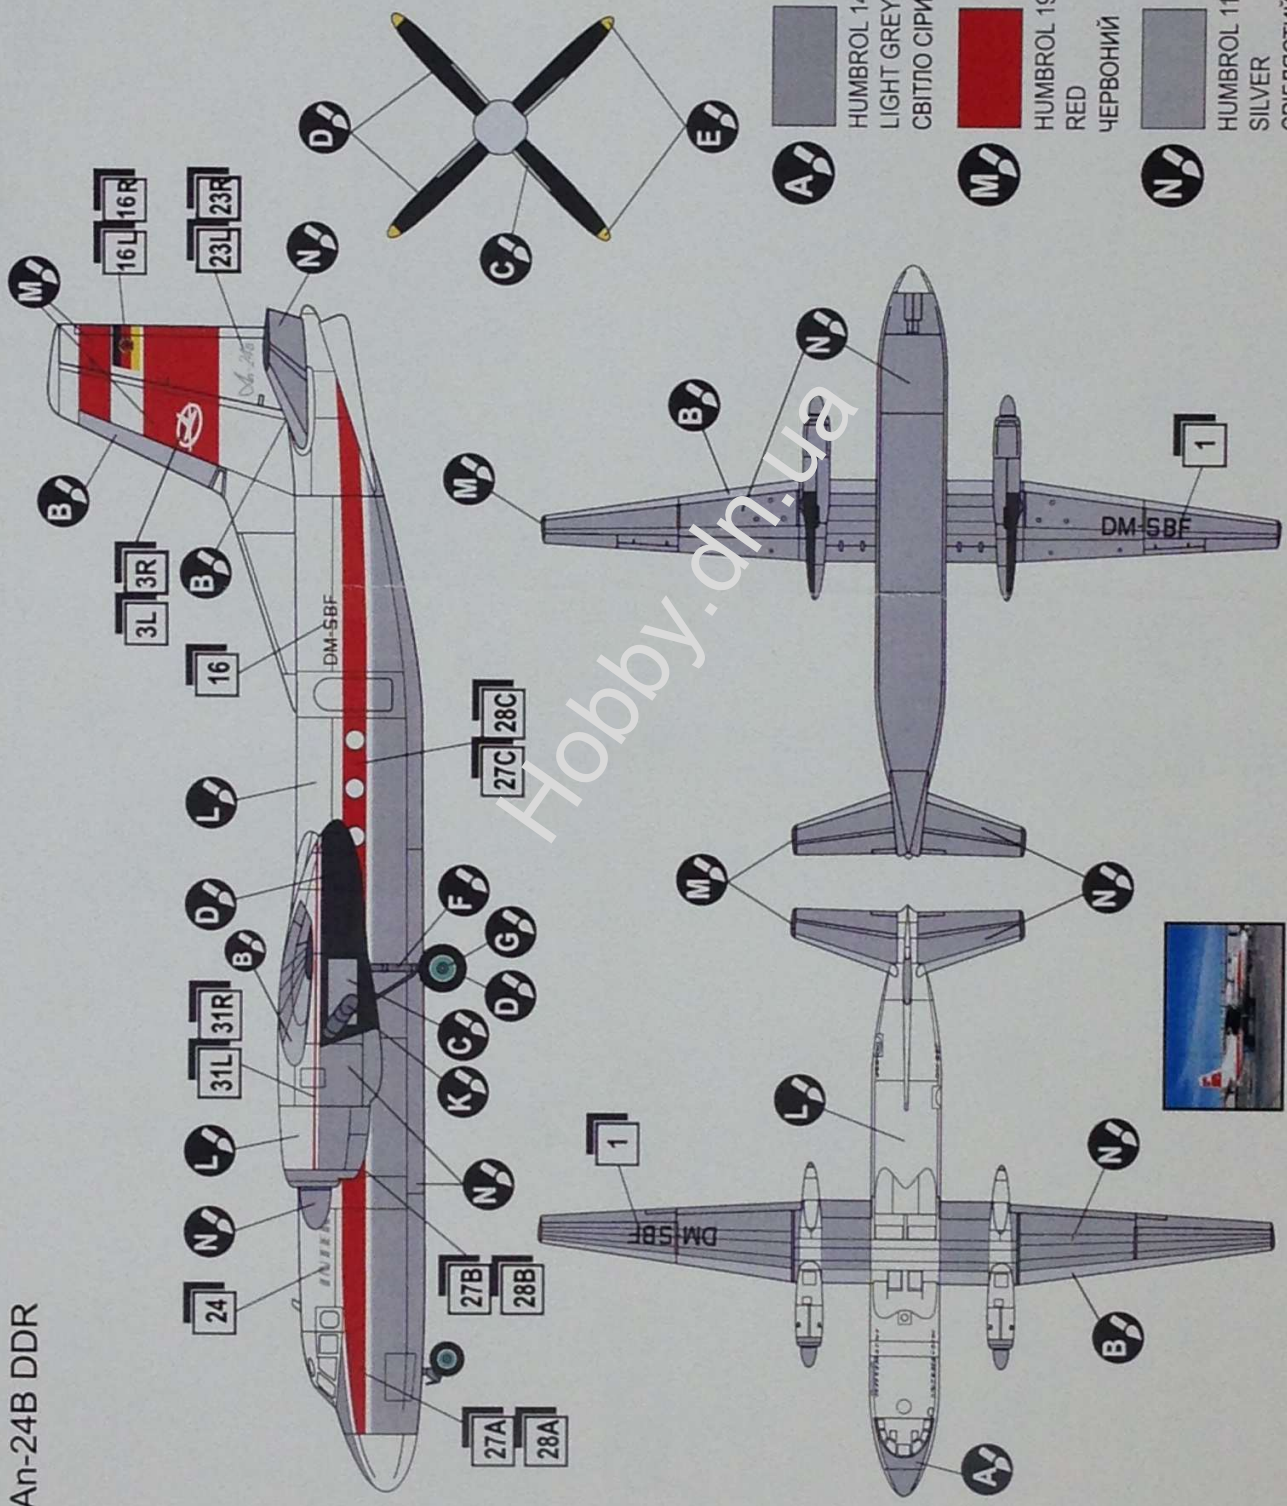

An-24B DDR

- **C** HUMBROL 27003 POLISHED STEEL ПОЛІР. СТАЛЬ
- **D** HUMBROL 33 BLACK ЧОРНИЙ
- **E** HUMBROL 24 YELLOW ЖОВТИЙ
- **F** HUMBROL 87 STEEL GREY СТАЛЕВ. СІРИЙ
- **G** HUMBROL 101 MID GREEN СЕРЕД. ЗЕЛЕНИЙ
- **K** HUMBROL 27004 GUN METAL МЕТАЛЕВИЙ
- **L** HUMBROL 34 WHITE БІЛИЙ

- **A** HUMBROL 147 LIGHT GREY СВІТЛО СІРИЙ
- **M** HUMBROL 19 RED ЧЕРВОНИЙ
- **N** HUMBROL 11 SILVER СРІБЛЯСТИЙ