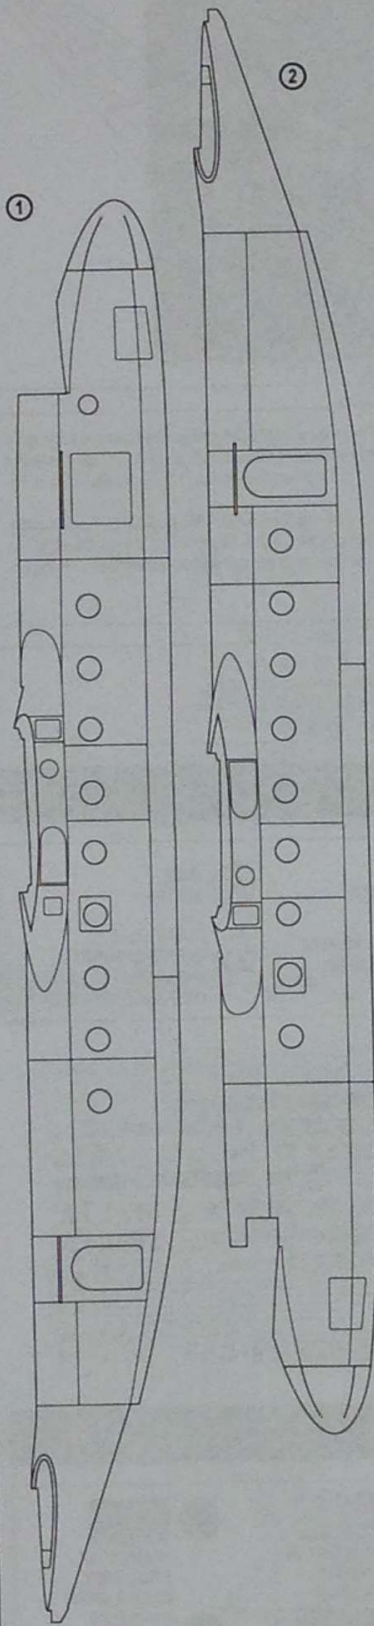

Hobby.dn.ua