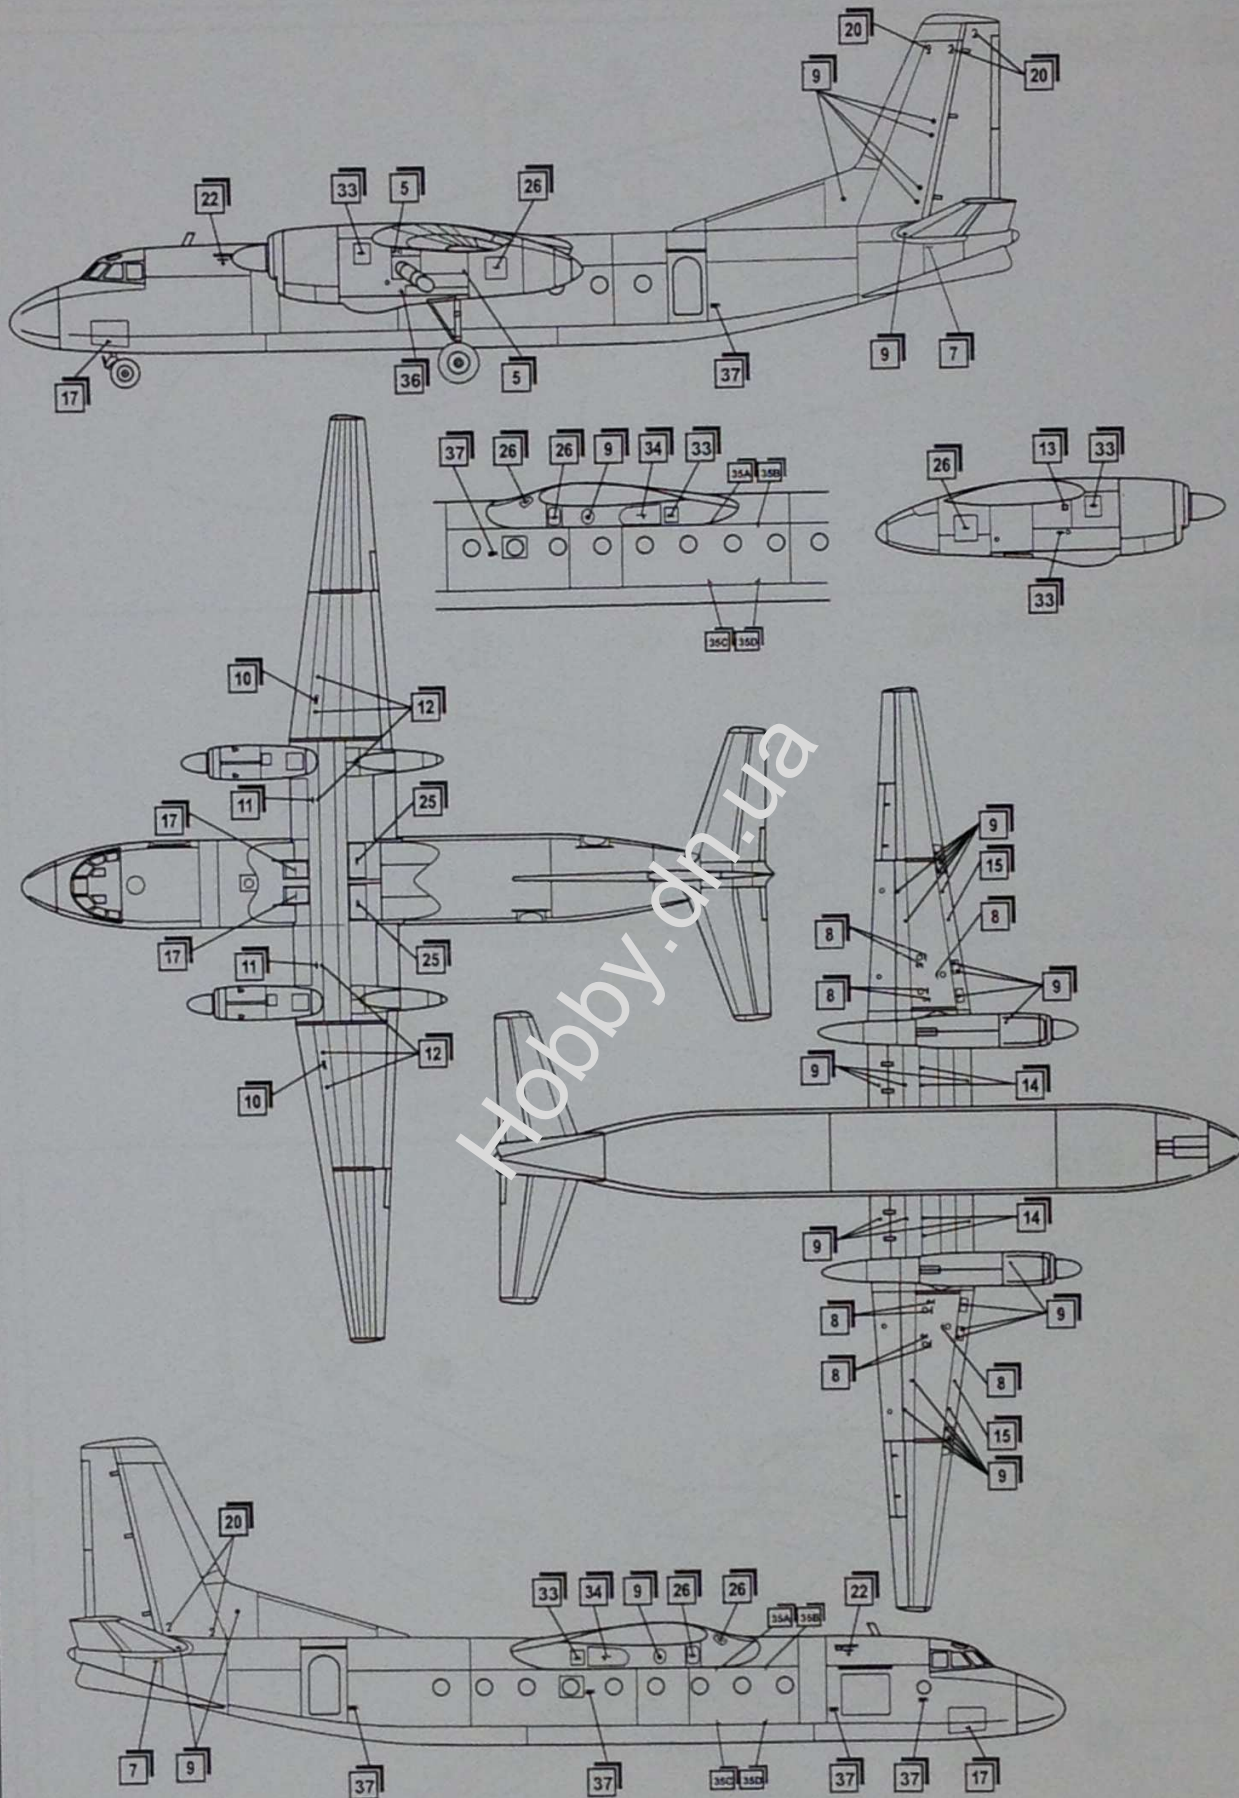

Antonov An-24B

PLASTIC MODEL KITS
LIMITED EDITION
CAT.NO.72253

SPAN : 406 mm
LENGTH : 331 mm
PARTS : 159 pieces
SCALE:1/72

Due to the fact that Il-14 piston engine aircraft had to be replaced by the same aircraft class with turbo engines, in 1957, OKB Antonov (Antonov Design Bureau) proposed to design a new aircraft on short to medium haul trips and with possibility to operate from small unprepared airports. Its performances and power plant provided the operation in high mountains and in a wide range of temperatures. The An-24 prototype made its maiden flight on April 20, 1960. In 1962, serial aircrafts were put into Aeroflot service. In 1963, the first 50-seat An-24V aircrafts started to flight between Moscow, Voronezh and Saratov.

Next versions are: An-24V Series II - 50-seat mixed passenger, cargo and freight version; An-24RV - similar to the previous version, but fitted with a 1,985-lb (900-kg) thrust auxiliary turbojet engine for engine independent starting and for increasing the power to weight ratio at take off; An-24T - freight transport version with a cargo door in the tail fuselage, two ventral fins from the exterior of the cargo door, overhead-track hoist and airdrop equipment; An-24RT - similar to the An-24T, but fitted with an auxiliary turbojet engine as on the An-24RV; An-24LP-forest fireproof version. Totally, 1100 An-24 aircrafts for civil and military operations were produced.

15  5 6 77 97 103

16  3 4 78 98 104

17  10 11 33 34 35 46 96 105 106 3 4 5 6 7 8

Hobby.dp.ua

An-24B Poland

A
HUMBROL 147
LIGHT GREY
СВІТЛО СІРИЙ

B
HUMBROL 27002
POL. ALUMINIUM
ПОЛ. АЛЮМІНІЙ

C
HUMBROL 27003
POLISHED STEEL
ПОЛІР. СТАЛЬ