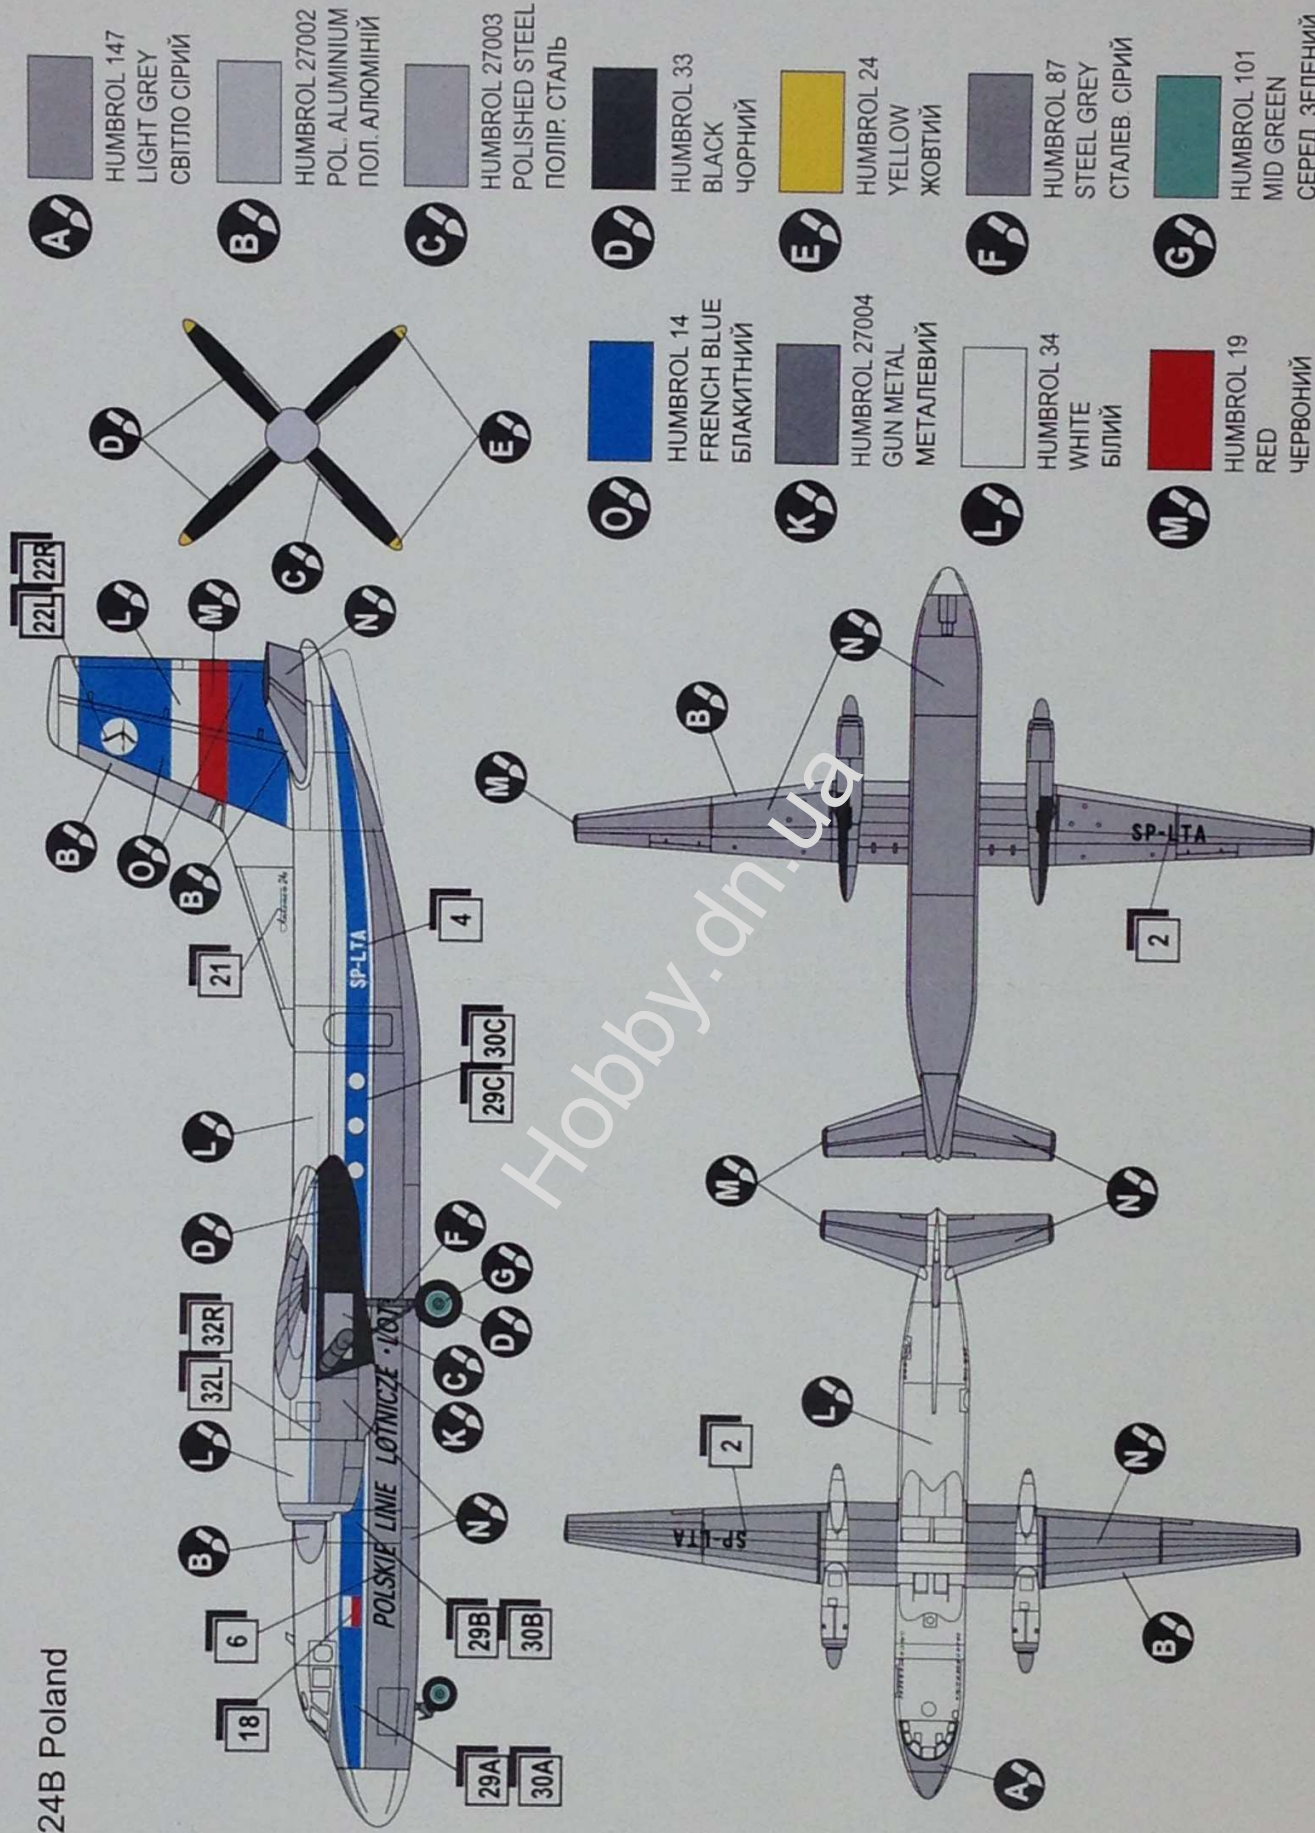

Next versions are: An-24V Series II - 50-seat mixed passenger, cargo and freight version; An-24RV - similar to the previous version, but fitted with a 1,985-lb (900-kg) thrust auxiliary turbojet engine for engine independent starting and for increasing the power to weight ratio at take off; An-24T - freight transport version with a cargo door in the tail fuselage, two ventral fins from the exterior of the cargo door, overhead-track hoist and airdrop equipment; An-24RT - similar to the An-24T, but fitted with an auxiliary turbojet engine as on the An-24RV; An-24LP-forest fireproof version. Totally, 1100 An-24 aircrafts for civil and military operations were produced.

7  12 15 16

8  7 9 101 102

9  2x 62 2x 63 85

10  2x 62 2x 63 90

11  2x 64 2x 65 87

12 19 20 21 22 23 56 2x 61 2x 86 88 9

13 24 25 26 27 28 29 30 31 32 56
2x 61 2x 86 89 10

14 4x 55 2x 57 2x 58 2x 59 2x 60
2X

15  5 6 77 97 103

16  3 4 78 98 104

17  10 11 33 34 35 46 96 105 106 3 4 5 6 7 8

Hobby.dp.ua

An-24B Poland

A
HUMBROL 147
LIGHT GREY
СВІТЛО СІРИЙ

B
HUMBROL 27002
POL. ALUMINIUM
ПОЛ. АЛЮМІНІЙ

C
HUMBROL 27003
POLISHED STEEL
ПОЛІР. СТАЛЬ