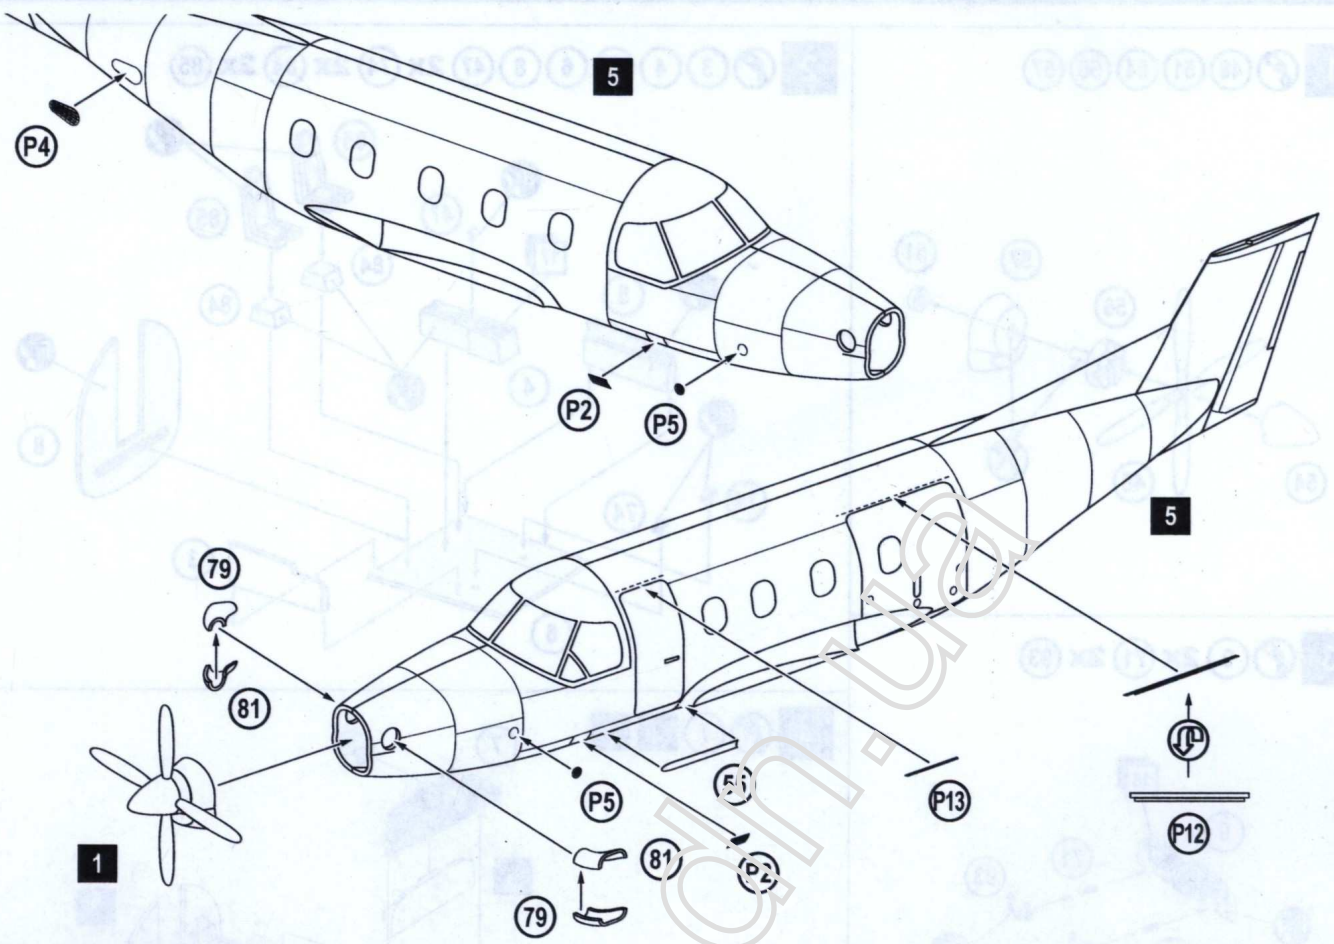

PLASTIC MODEL KITS
LIMITED EDITION
CAT.NO.72256

SPAN : 226 mm
LENGTH : 200 mm
PARTS : 150 pieces
SCALE:1/72

 The Pilatus PC-12 is a single-engine turboprop passenger and cargo aircraft manufactured by Pilatus Aircraft of Stans, Switzerland since 1991. The main market for the aircraft is corporate transport and regional airliner operators. The PC-12 is the best-selling pressurized single-engine turbine-powered aircraft in the world and has been for several consecutive years, with 1,500 deliveries as of June 2017.

3 (9) 2x (71) 2x (93)

4 (7) (2) (3)

5 (1) (2) (27) (98) 9x (107) (4)

6 (55) 2x (79) 2x (81) 2x (P2) (P4) 2x (P5) (P12) (P13) 1 5

7 (10) (11) (16) 6

8  12 15 23 24 25 52 60 69 101 7

9  13 14 2x 44 78 2x 97 2x 99
100 105 106 5x P1 P14 8