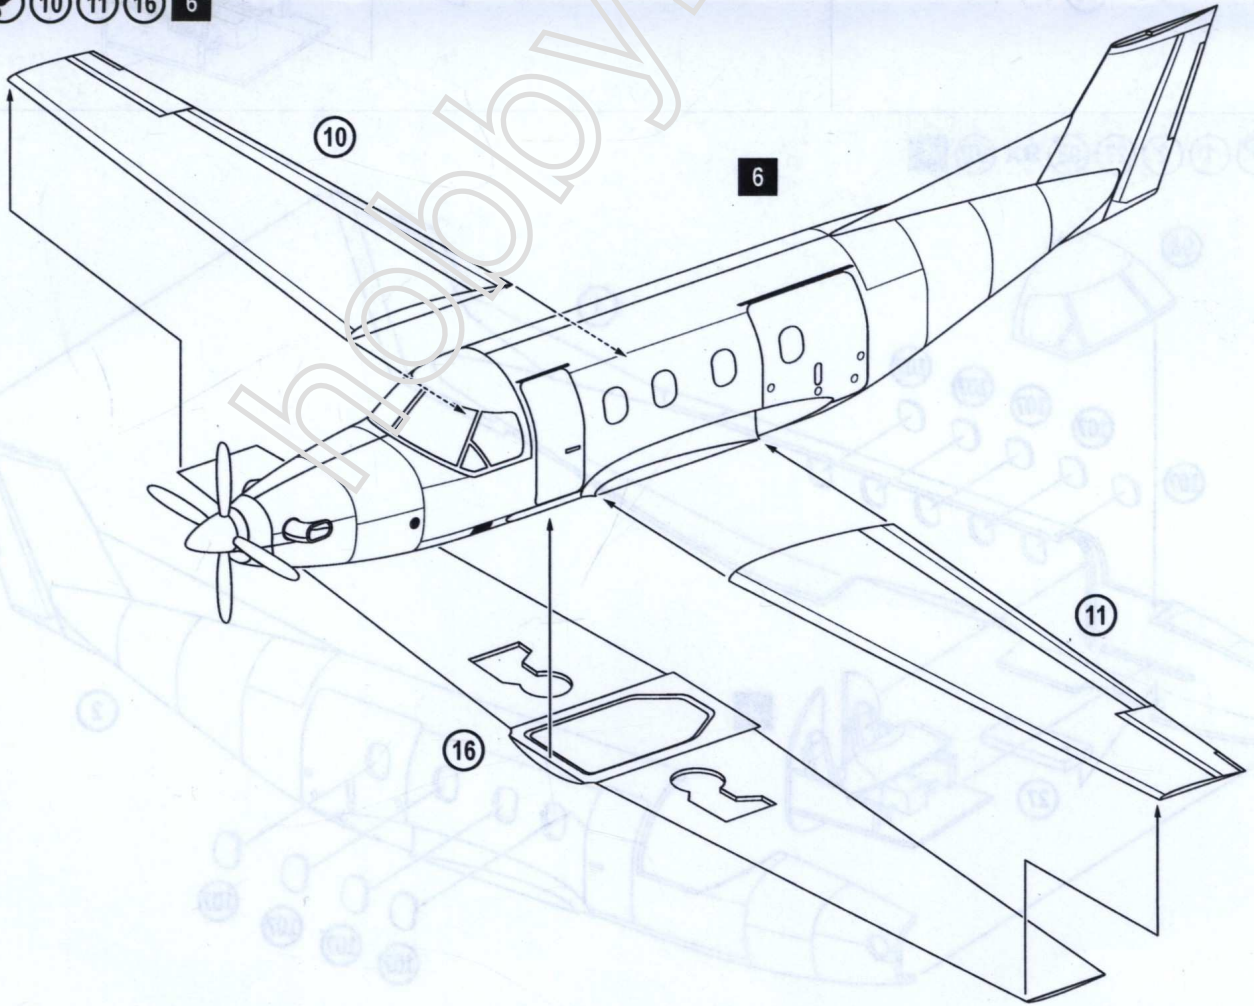

PLASTIC MODEL KITS
LIMITED EDITION
CAT.NO.72256

SPAN : 226 mm
LENGTH : 200 mm
PARTS : 150 pieces
SCALE:1/72

 The Pilatus PC-12 is a single-engine turboprop passenger and cargo aircraft manufactured by Pilatus Aircraft of Stans, Switzerland since 1991. The main market for the aircraft is corporate transport and regional airliner operators. The PC-12 is the best-selling pressurized single-engine turbine-powered aircraft in the world and has been for several consecutive years, with 1,500 deliveries as of June 2017.

3 (9) 2x (71) 2x (93)

4 (7) (2) (3)

5 (1) (2) (27) (98) 9x (107) (4)

6 (55) 2x (79) 2x (81) 2x (P2) (P4) 2x (P5) (P12) (P13) 1 5

7 (10) (11) (16) 6

8  12 15 23 24 25 52 60 69 101 7

9  13 14 2x 44 78 2x 97 2x 99
100 105 106 5x P1 P14 8