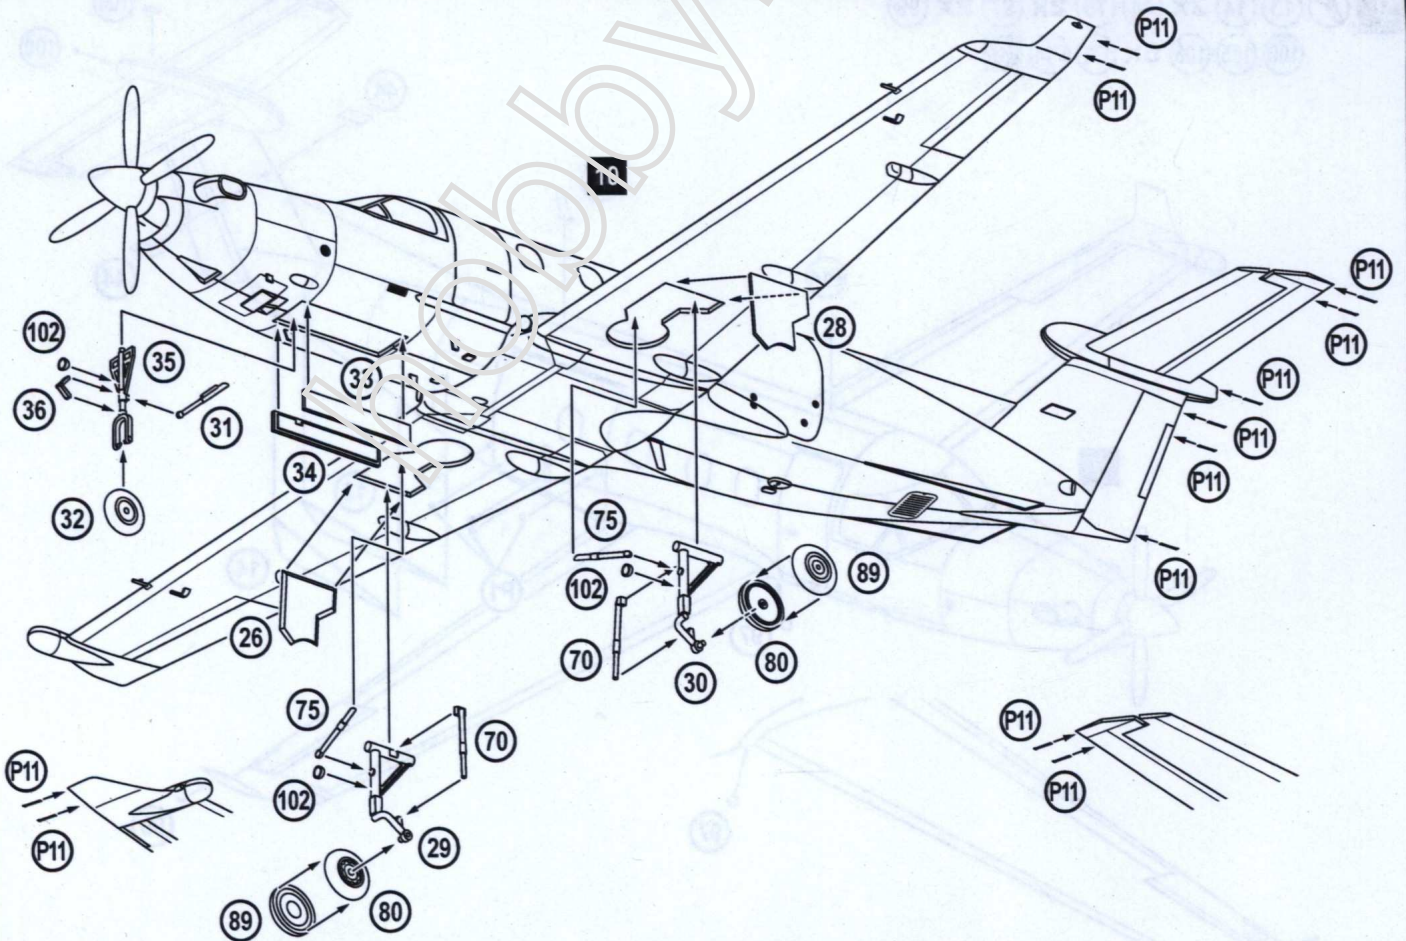

PLASTIC MODEL KITS
LIMITED EDITION
CAT.NO.72256

SPAN : 226 mm
LENGTH : 200 mm
PARTS : 150 pieces
SCALE:1/72

 The Pilatus PC-12 is a single-engine turboprop passenger and cargo aircraft manufactured by Pilatus Aircraft of Stans, Switzerland since 1991. The main market for the aircraft is corporate transport and regional airliner operators. The PC-12 is the best-selling pressurized single-engine turbine-powered aircraft in the world and has been for several consecutive years, with 1,500 deliveries as of June 2017.

3 (9) 2x (71) 2x (93)

4 (7) (2) (3)

5 (1) (2) (27) (98) 9x (107) (4)

6 (55) 2x (79) 2x (81) 2x (P2) (P4) 2x (P5) (P12) (P13) 1 5

7 (10) (11) (16) 6

8  12 15 23 24 25 52 60 69 101 7

9  13 14 2x 44 78 2x 97 2x 99
100 105 106 5x P1 P14 8