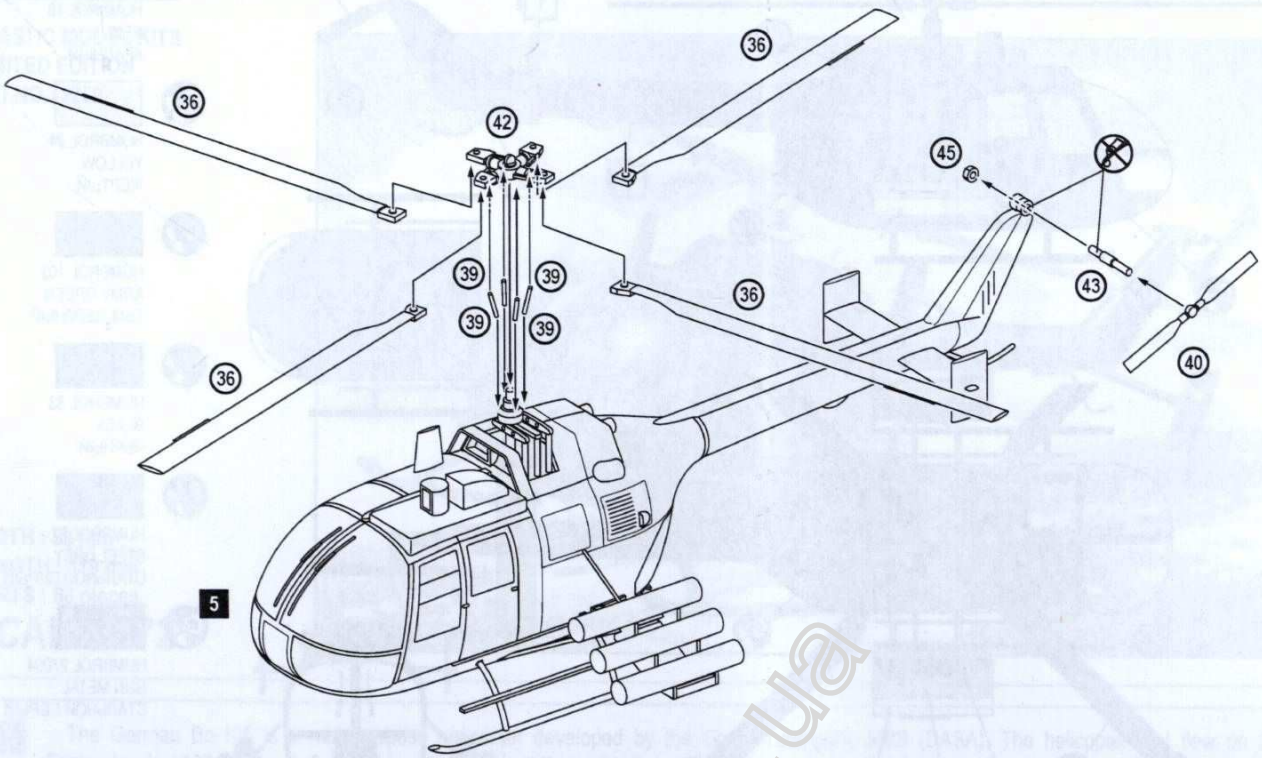

6 4x 36 4x 39 40 42 43 45 5