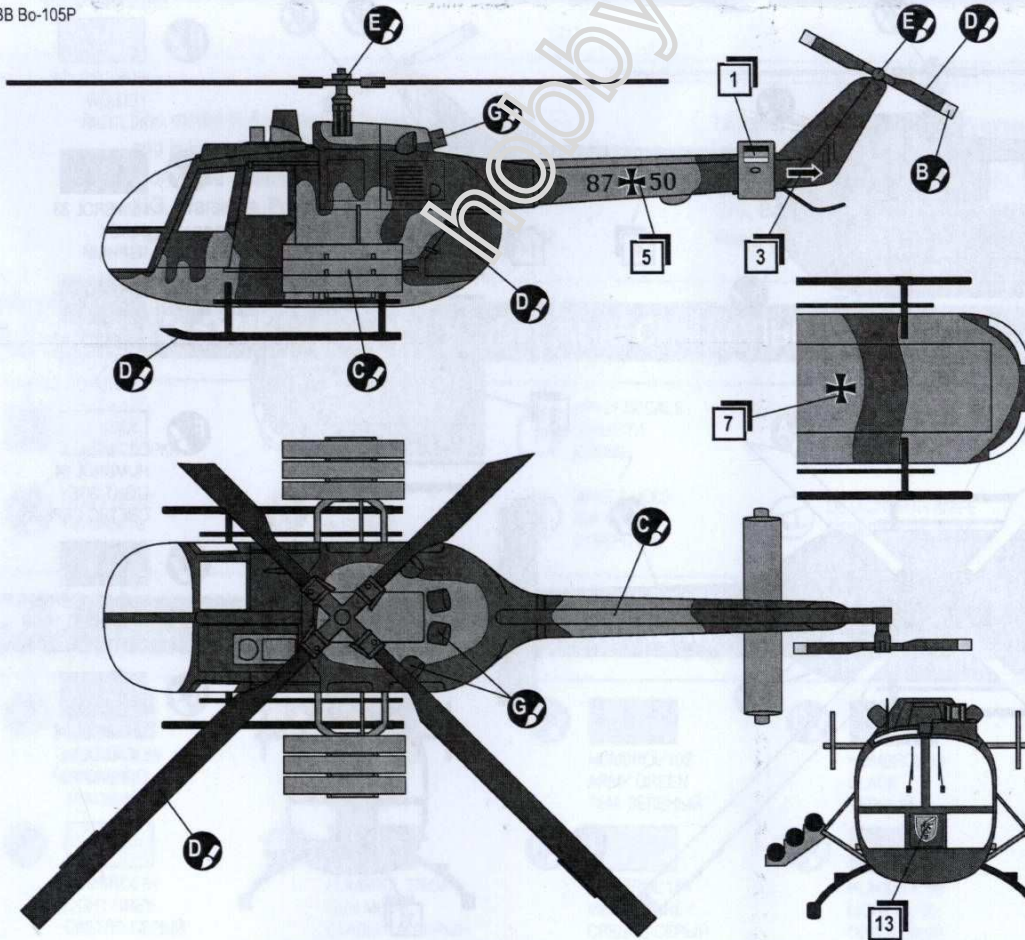

PLASTIC MODEL KITS
LIMITED EDITION
CAT.NO.72259

WIDTH : 50 mm
LENGTH : 119 mm
PARTS : 88 pieces
SCALE:1/72

 The German Bo-105 is a multi-purpose helicopter developed by the German company MBB (DASA). The helicopter first flew on 25 September in 1967. It is manufactured in military and civil modifications. Till 2001 more than 1200 helicopters of different modifications have been produced.

5  6 7 8 10 11 13 14 16 17 18 37 38 4

6  6x 63 2x 64 4x 65 66 67 2x 68 5

7  56 57 58 59 60 61 62 6

6 4x 36 4x 39 40 42 43 45 5

THE SCHEME OF COLOURING / СХЕМА ОКРАСКИ

MBB Bo-105P

- HUMBROL 24
YELLOW
ЖЕЛТЫЙ
- HUMBROL 102
ARMY GREEN
ТЕМ. ЗЕЛЕНЫЙ
- HUMBROL 33
BLACK
ЧЕРНЫЙ
- HUMBROL 87
STEEL GREY
СТАЛЬНОЙ СЕРЫЙ
- HUMBROL 27004
GUN METAL
СТАЛЬНОЙ СЕРЫЙ