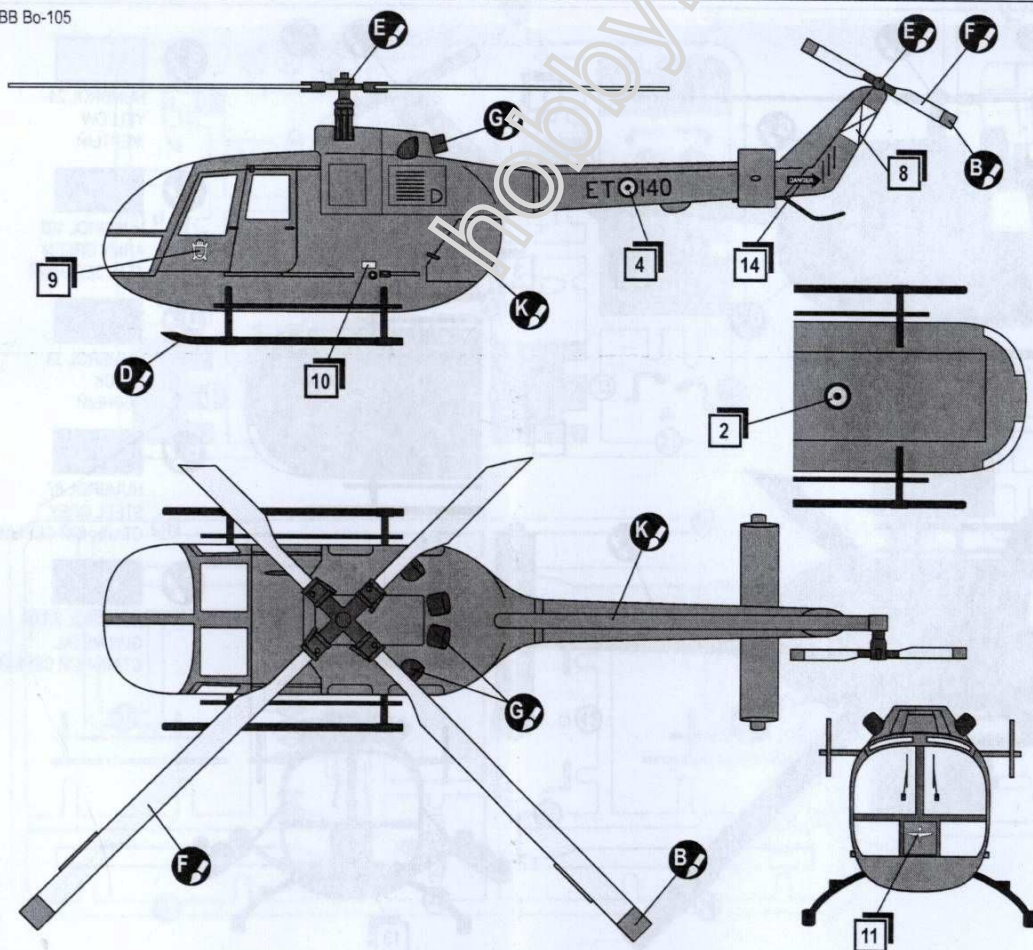

- **B** HUMBROL 24
  YELLOW
  ЖЕЛТЫЙ
- **D** HUMBROL 33
  BLACK
  ЧЕРНЫЙ
- **E** HUMBROL 87
  STEEL GREY
  СТАЛЬНОЙ СЕРЫЙ
- **F** HUMBROL 64
  LIGHT GREY
  СВЕТЛО СЕРЫЙ
- **G** HUMBROL 27004
  GUN METAL
  СТАЛЬНОЙ СЕРЫЙ
- **K** HUMBROL 86
  LIGHT OLIVE
  ОЛИВКОВЫЙ