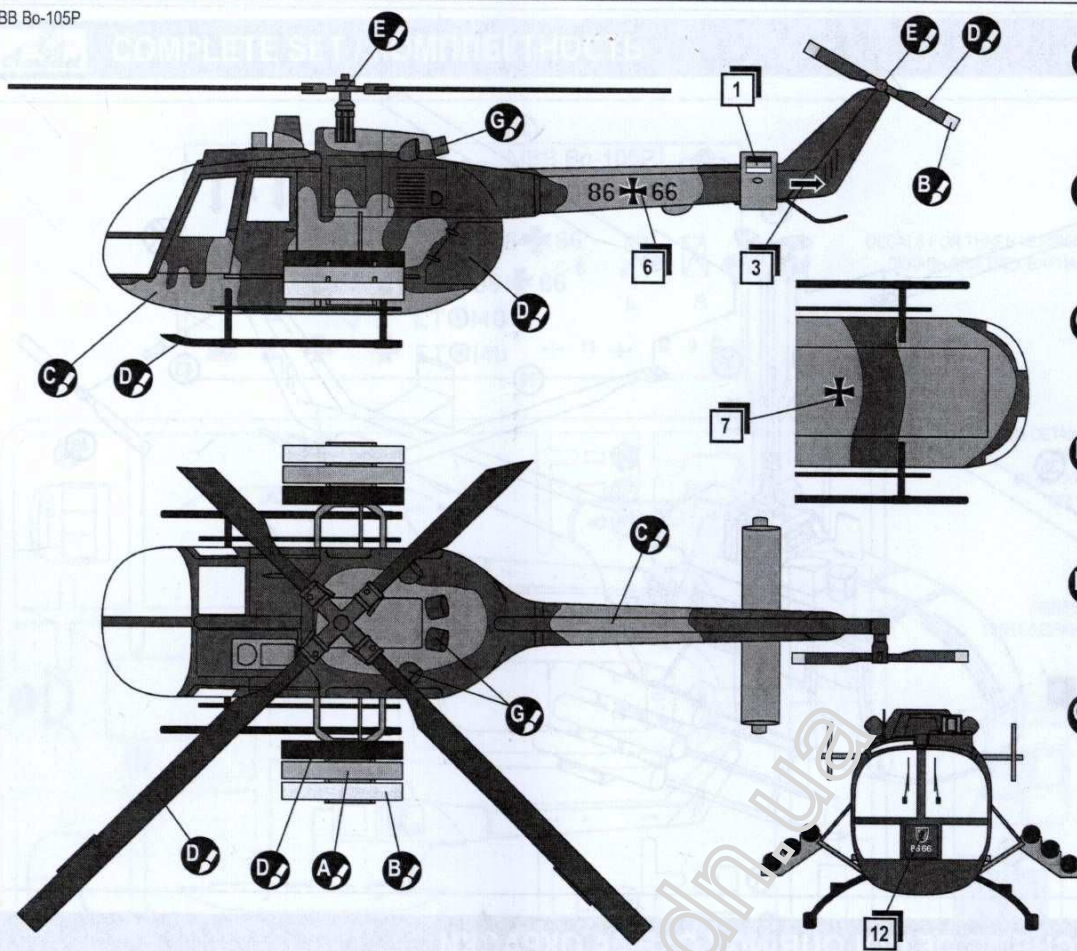

MBB Bo-105P

COMPLETE SET

- **A** HUMBROL 19
  RED
  КРАСНЫЙ
- **B** HUMBROL 24
  YELLOW
  ЖЕЛТЫЙ
- **C** HUMBROL 102
  ARMY GREEN
  ТЕМ. ЗЕЛЕНЬ
- **D** HUMBROL 33
  BLACK
  ЧЕРНЫЙ
- **E** HUMBROL 87
  STEEL GREY
  СТАЛЬНОЙ СЕРЫЙ
- **G** HUMBROL 27004
  GUN METAL
  СТАЛЬНОЙ СЕРЫЙ

MBB Bo-105