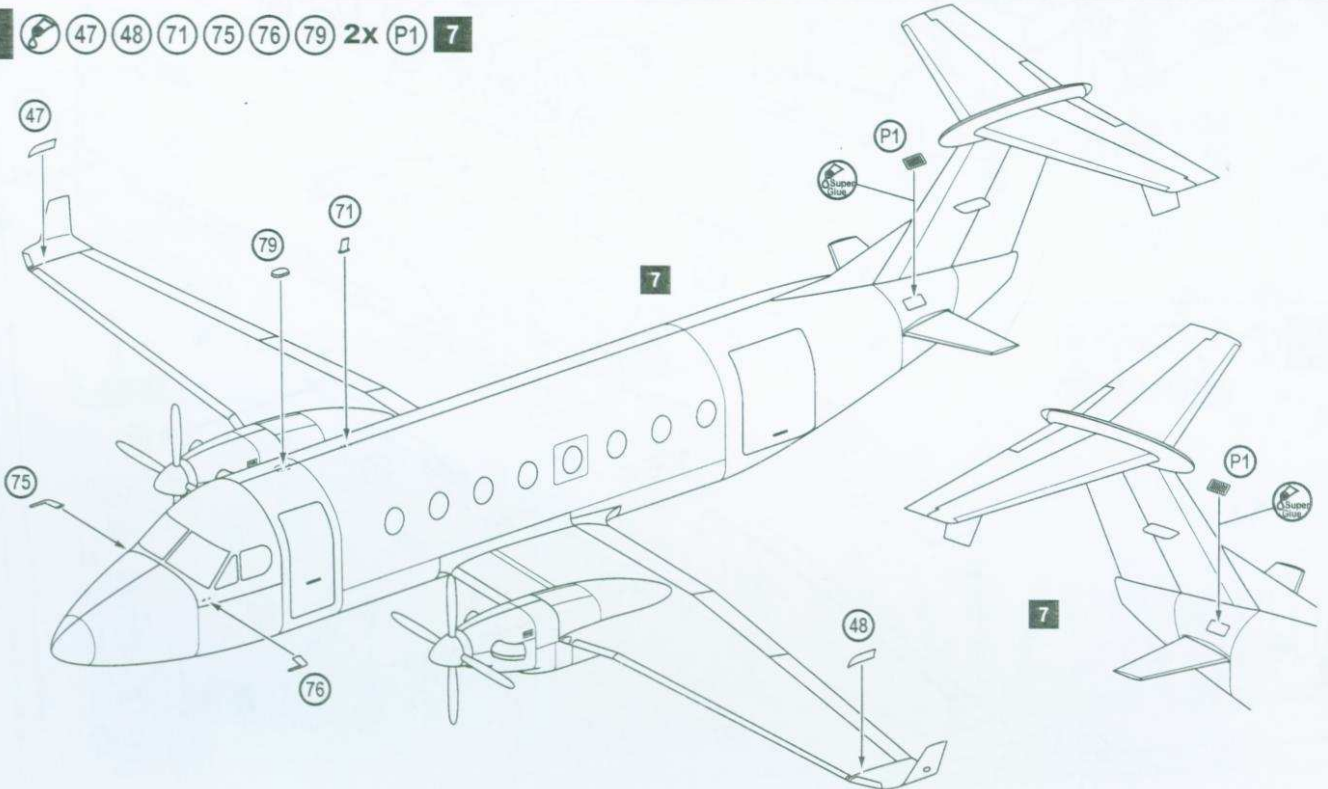

8 47 48 71 75 76 79 2x P1 7