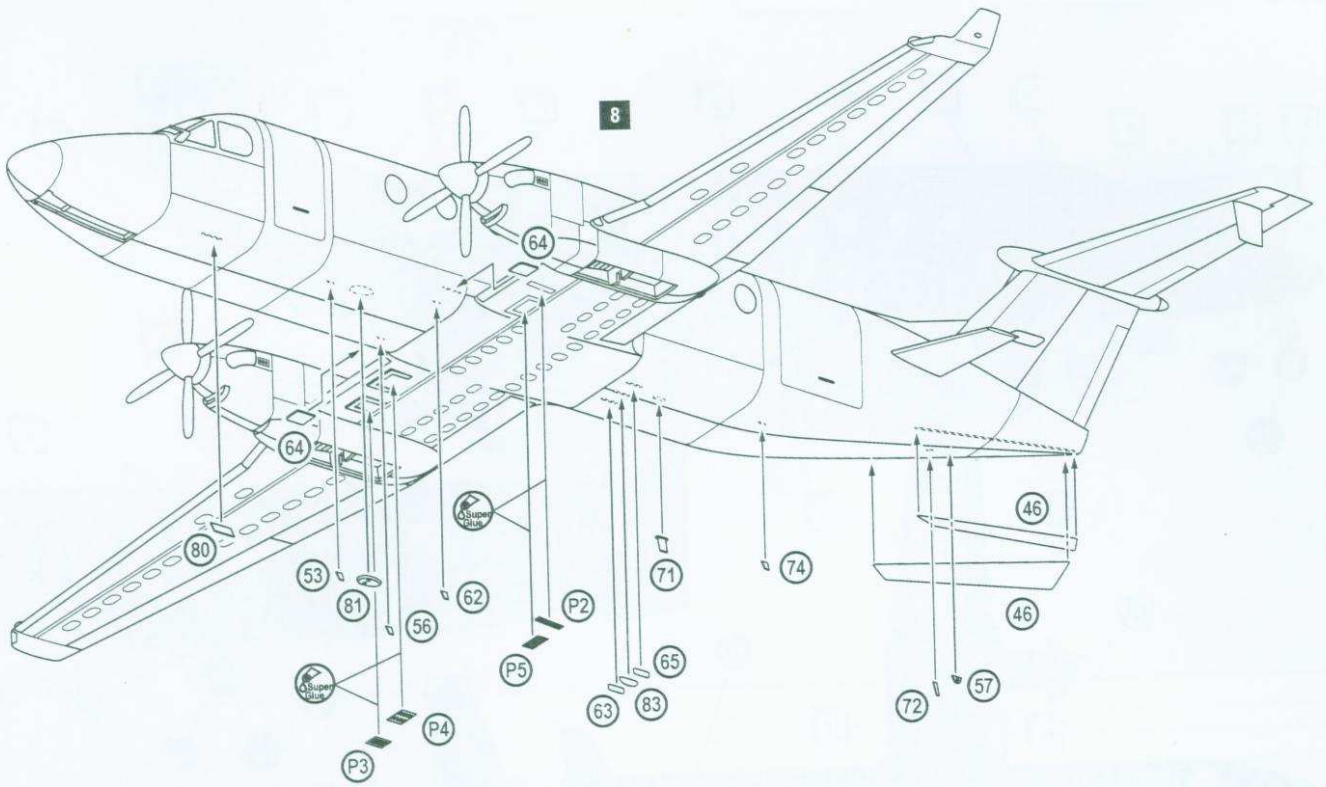

PLASTIC MODEL KITS
LIMITED EDITION
CAT.NO.72311

SPAN : 245 mm
LENGTH : 245 mm
PARTS : 163 pieces
SCALE:1/72

 The Beechcraft 1900 is an American turboprop aircraft produced by the Beechcraft Corporation and developed from the previous model of the Super King Air family. The prototype first flew on September 3, 1982. The aircraft was certified and entered service in 1985. Serial manufacturing lasted until 2002. Overall, 695 aircrafts in different modifications including freight versions were manufactured.

163 DETAILS FOR ASSEMBLY OF ONE MODEL
 163 ДЕТАЛИ ДЛЯ СБОРКИ ОДНОЙ МОДЕЛИ

D

F

D

C

6 2x **7** 2x **8** 2x **9** 2x **11** 2x **12** 2x **15** 2x **16** 2x **18** 8x **19** 2x **22** 2x **23** 4x **P6**

2x

7 42 43 44 45 51 52 2x 69 88

89 4 5 2x 6

8 47 48 71 75 76 79 2x P1 7

9 2x 46 53 56 57 62 63 2x 64 65 71 72 74 80 81 83 P2 P3 P4 P5 8

10 2x 6 4x 10 2x 13 2x 14 2x 17 24 2x 29 30 31 2x 32 4x 33 34 35 2x 36 90 91 9

Beechcraft 1900D

A 
 HUMBROL 22
 WHITE
 БЕЛЫЙ