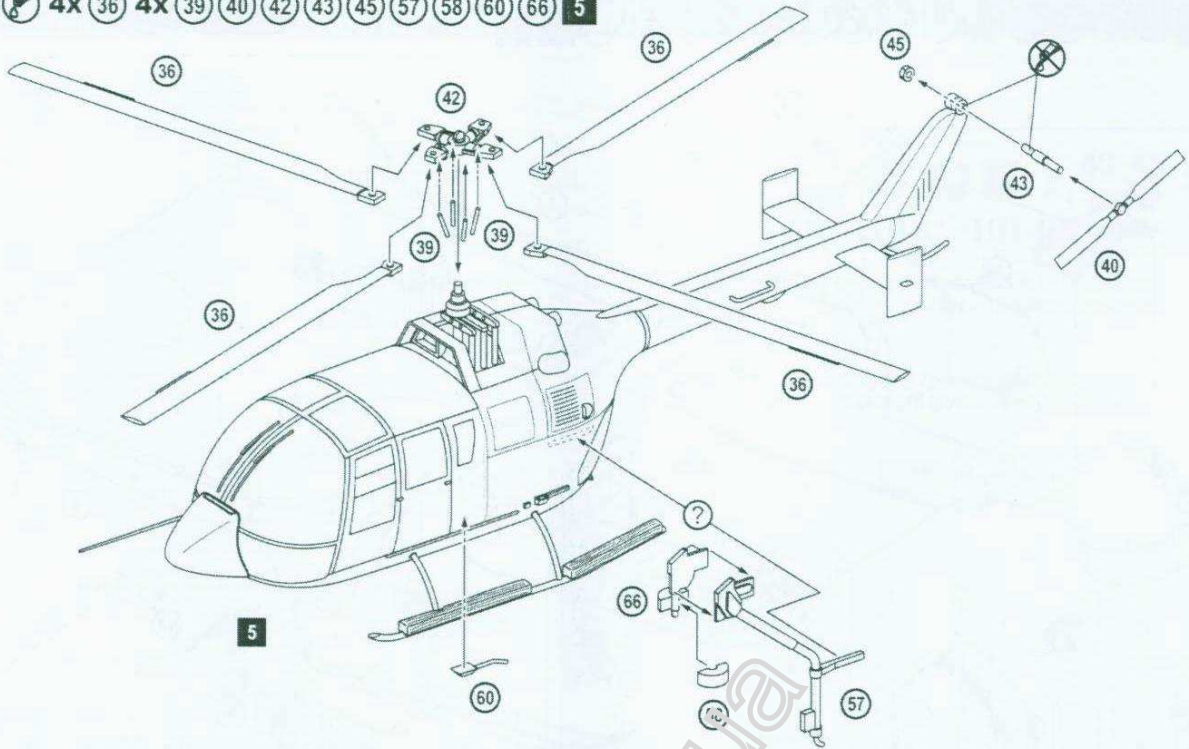

6 4x 36 4x 39 40 42 43 45 57 58 60 66 5