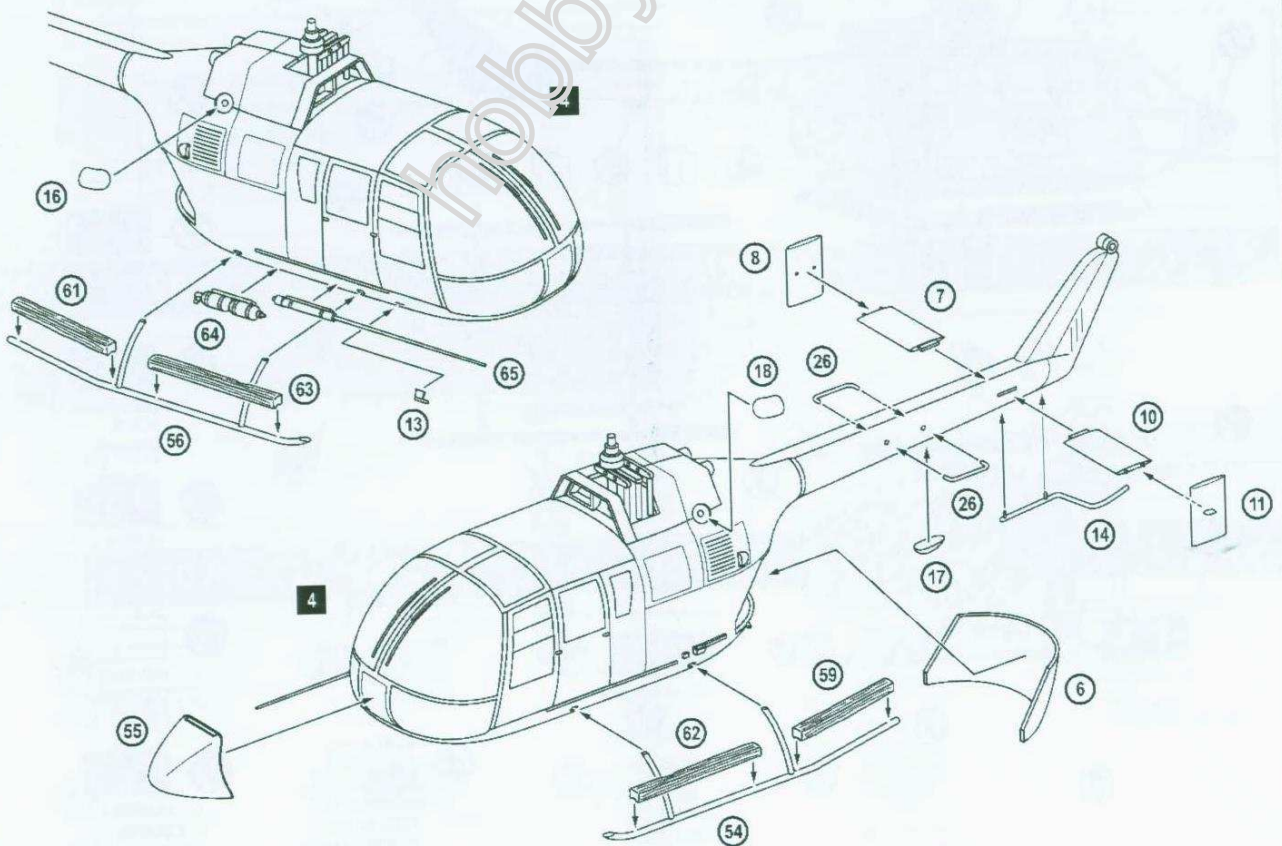

PLASTIC MODEL KITS  
LIMITED EDITION  
CAT.NO.72316

WIDTH : 36 mm  
LENGTH : 119 mm  
PARTS : 75 pieces  
**SCALE:1/72**

 The German Bo-105 is a multi-purpose helicopter developed by the German company MBB (DASA). The helicopter first flew on 25 September in 1967. It is manufactured in military and civil modifications. Till 2001 more than 1200 helicopters of different modifications have been produced.

# THE SCHEME OF ASSEMBLY / СХЕМА СБОРКИ

**1**  9 4x 21 23 24 25 27 28 2x 31

**2**  20 32 1

**3**  4 19 22

4 1 2 3 5 12 29 47 48 49 50 51 52 53 2 3

5 6 7 8 10 11 13 14 16 17 18 2x 26 54 55 56 59 61 62 63 64 65 4