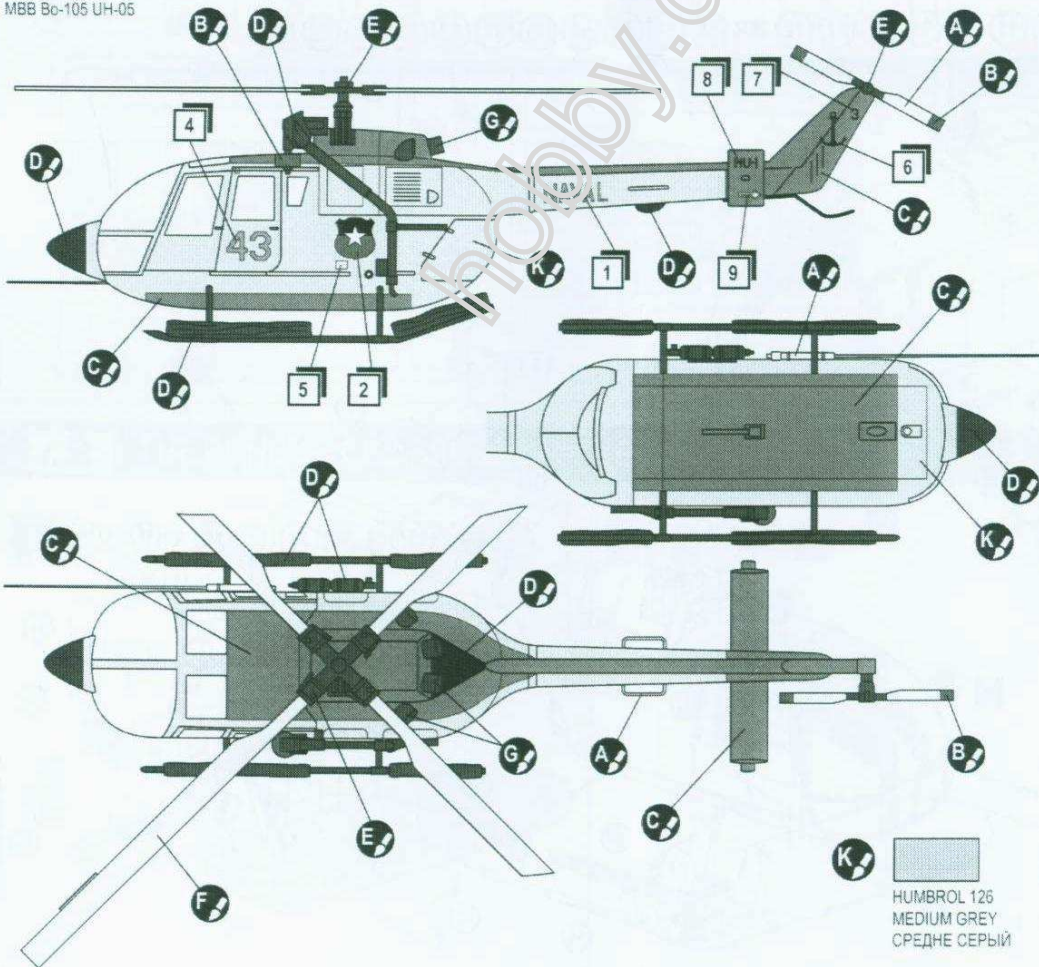

PLASTIC MODEL KITS  
LIMITED EDITION  
CAT.NO.72316

WIDTH : 36 mm  
LENGTH : 119 mm  
PARTS : 75 pieces  
**SCALE:1/72**

 The German Bo-105 is a multi-purpose helicopter developed by the German company MBB (DASA). The helicopter first flew on 25 September in 1967. It is manufactured in military and civil modifications. Till 2001 more than 1200 helicopters of different modifications have been produced.

# THE SCHEME OF ASSEMBLY / СХЕМА СБОРКИ

**1**  9 4x 21 23 24 25 27 28 2x 31

**2**  20 32 1

**3**  4 19 22

4 1 2 3 5 12 29 47 48 49 50 51 52 53 2 3

5 6 7 8 10 11 13 14 16 17 18 2x 26 54 55 56 59 61 62 63 64 65 4

6 4x 36 4x 39 40 42 43 45 57 58 60 66 5

THE SCHEME OF COLOURING / СХЕМА ОКРАСКИ

MBB Bo-105 UH-05

- A** HUMBROL 34  
WHITE  
БЕЛЫЙ
- B** HUMBROL 19  
RED  
КРАСНЫЙ
- C** HUMBROL 18  
ORANGE  
ОРАНЖЕВЫЙ
- D** HUMBROL 33  
BLACK  
ЧЕРНЫЙ
- E** HUMBROL 87  
STEEL GREY  
СТАЛЬНОЙ СЕРЫЙ
- F** HUMBROL 64  
LIGHT GREY  
СВЕТЛО СЕРЫЙ
- G** HUMBROL 27004  
GUN METAL  
СТАЛЬНОЙ СЕРЫЙ
- K** HUMBROL 126  
MEDIUM GREY  
СРЕДНЕ СЕРЫЙ