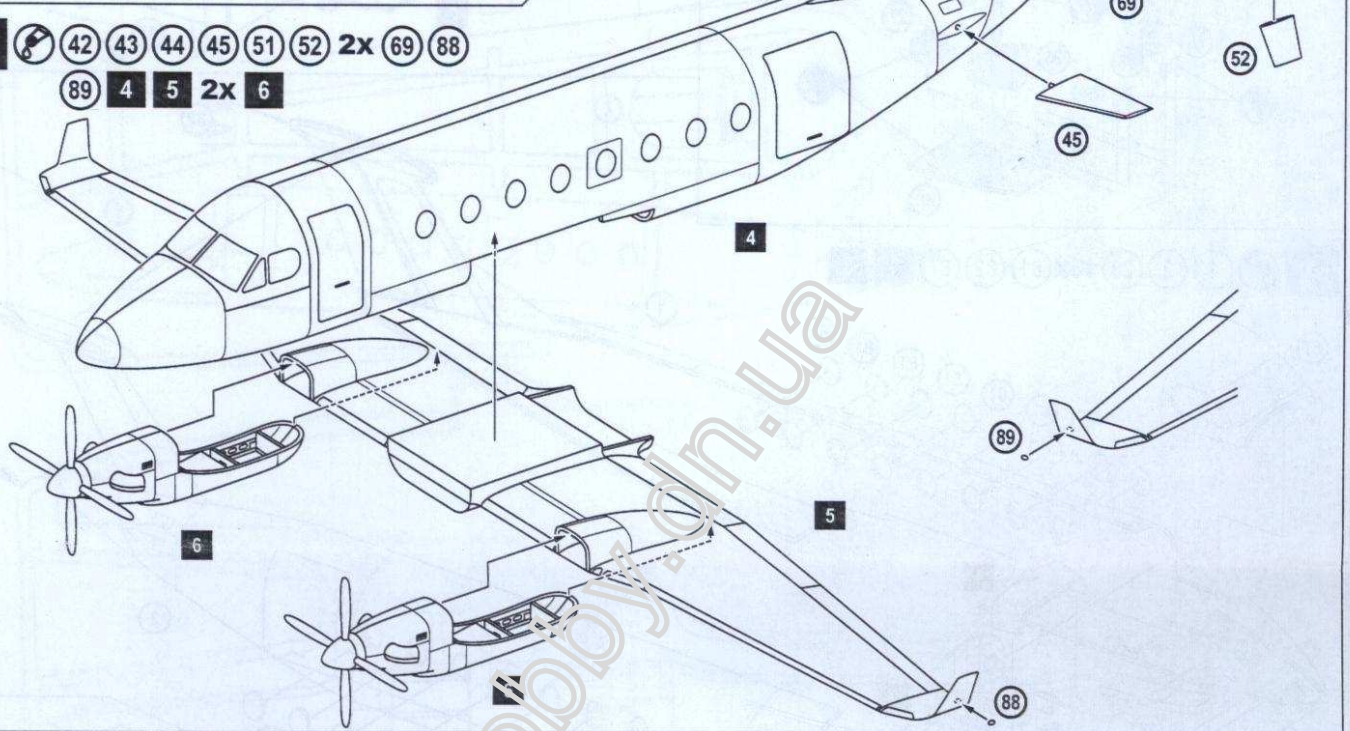

7 42 43 44 45 51 52 2x 69 88

89 4 5 2x 6