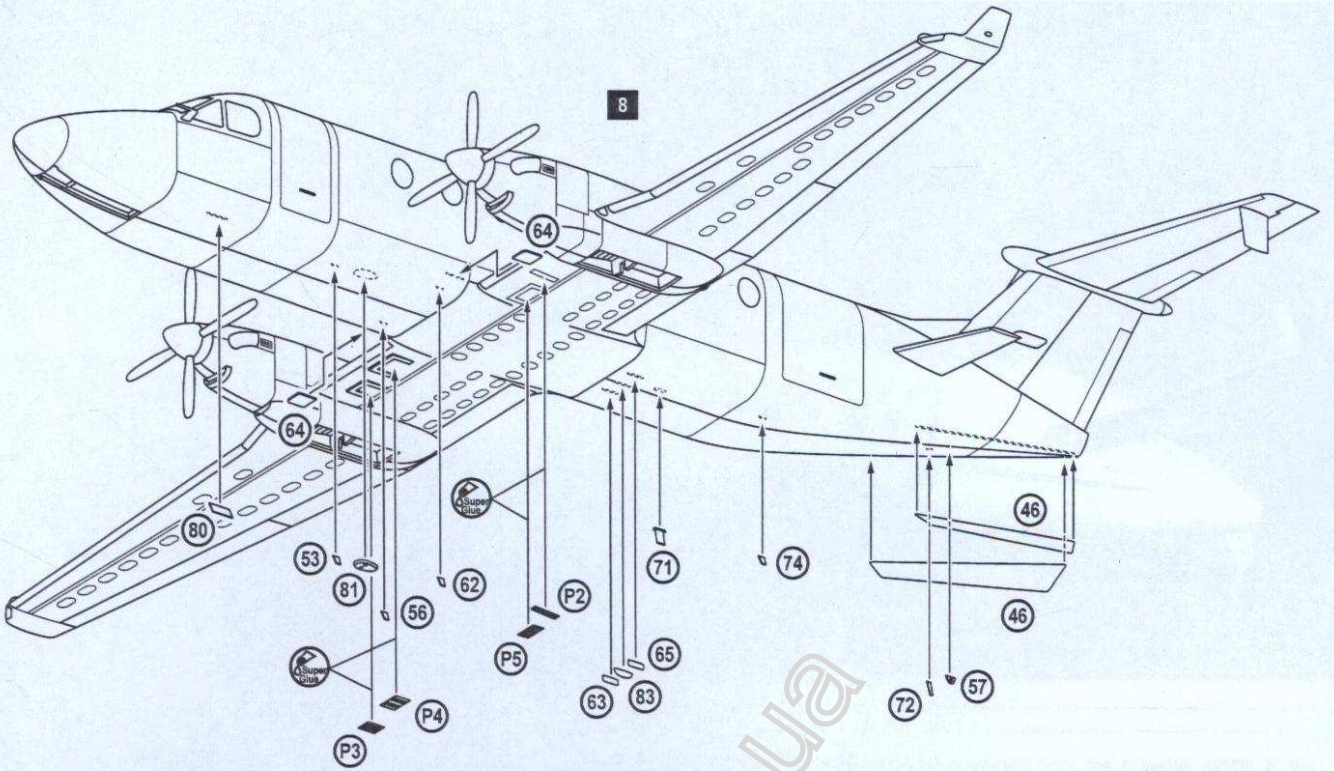

PLASTIC MODEL KITS
LIMITED EDITION
CAT.NO.72317

SPAN : 245 mm
LENGTH : 245 mm
PARTS : 163 pieces
SCALE:1/72

The Beechcraft 1900 is an American turboprop aircraft produced by the Beechcraft Corporation and developed from the previous model of the Super King Air family. The prototype first flew on September 3, 1982. The aircraft was certified and entered service in 1985. Serial manufacturing lasted until 2002. Overall, 695 aircrafts in different modifications including freight versions were manufactured.

2x

7 42 43 44 45 51 52 2x 69 88

89 4 5 2x 6

8 47 48 71 75 76 79 2x P1

9 2x 46 53 56 57 62 63 2x 64 65 71 72 74 80 81 83 P2 P3 P4 P5 8

10 2x 6 4x 10 2x 13 2x 14 2x 17 24 2x 29 30 31 2x 32 4x 33 34 35 2x 36 90 91 9