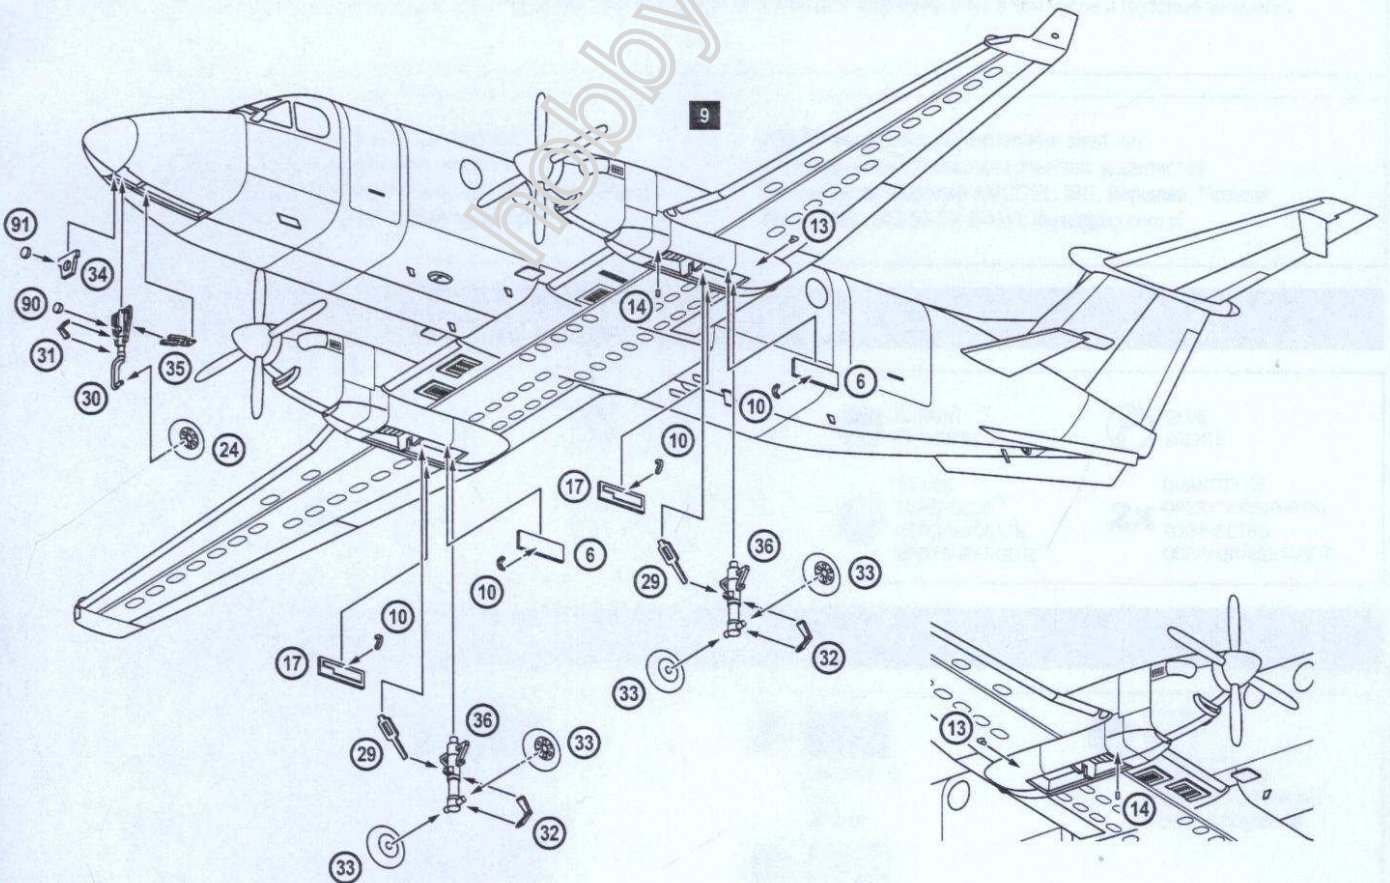

PLASTIC MODEL KITS
LIMITED EDITION
CAT.NO.72317

SPAN : 245 mm
LENGTH : 245 mm
PARTS : 163 pieces
SCALE:1/72

The Beechcraft 1900 is an American turboprop aircraft produced by the Beechcraft Corporation and developed from the previous model of the Super King Air family. The prototype first flew on September 3, 1982. The aircraft was certified and entered service in 1985. Serial manufacturing lasted until 2002. Overall, 695 aircrafts in different modifications including freight versions were manufactured.

2x

7 42 43 44 45 51 52 2x 69 88

89 4 5 2x 6

8 47 48 71 75 76 79 2x P1

9 2x 46 53 56 57 62 63 2x 64 65 71 72 74 80 81 83 P2 P3 P4 P5 8

10 2x 6 4x 10 2x 13 2x 14 2x 17 24 2x 29 30 31 2x 32 4x 33 34 35 2x 36 90 91 9