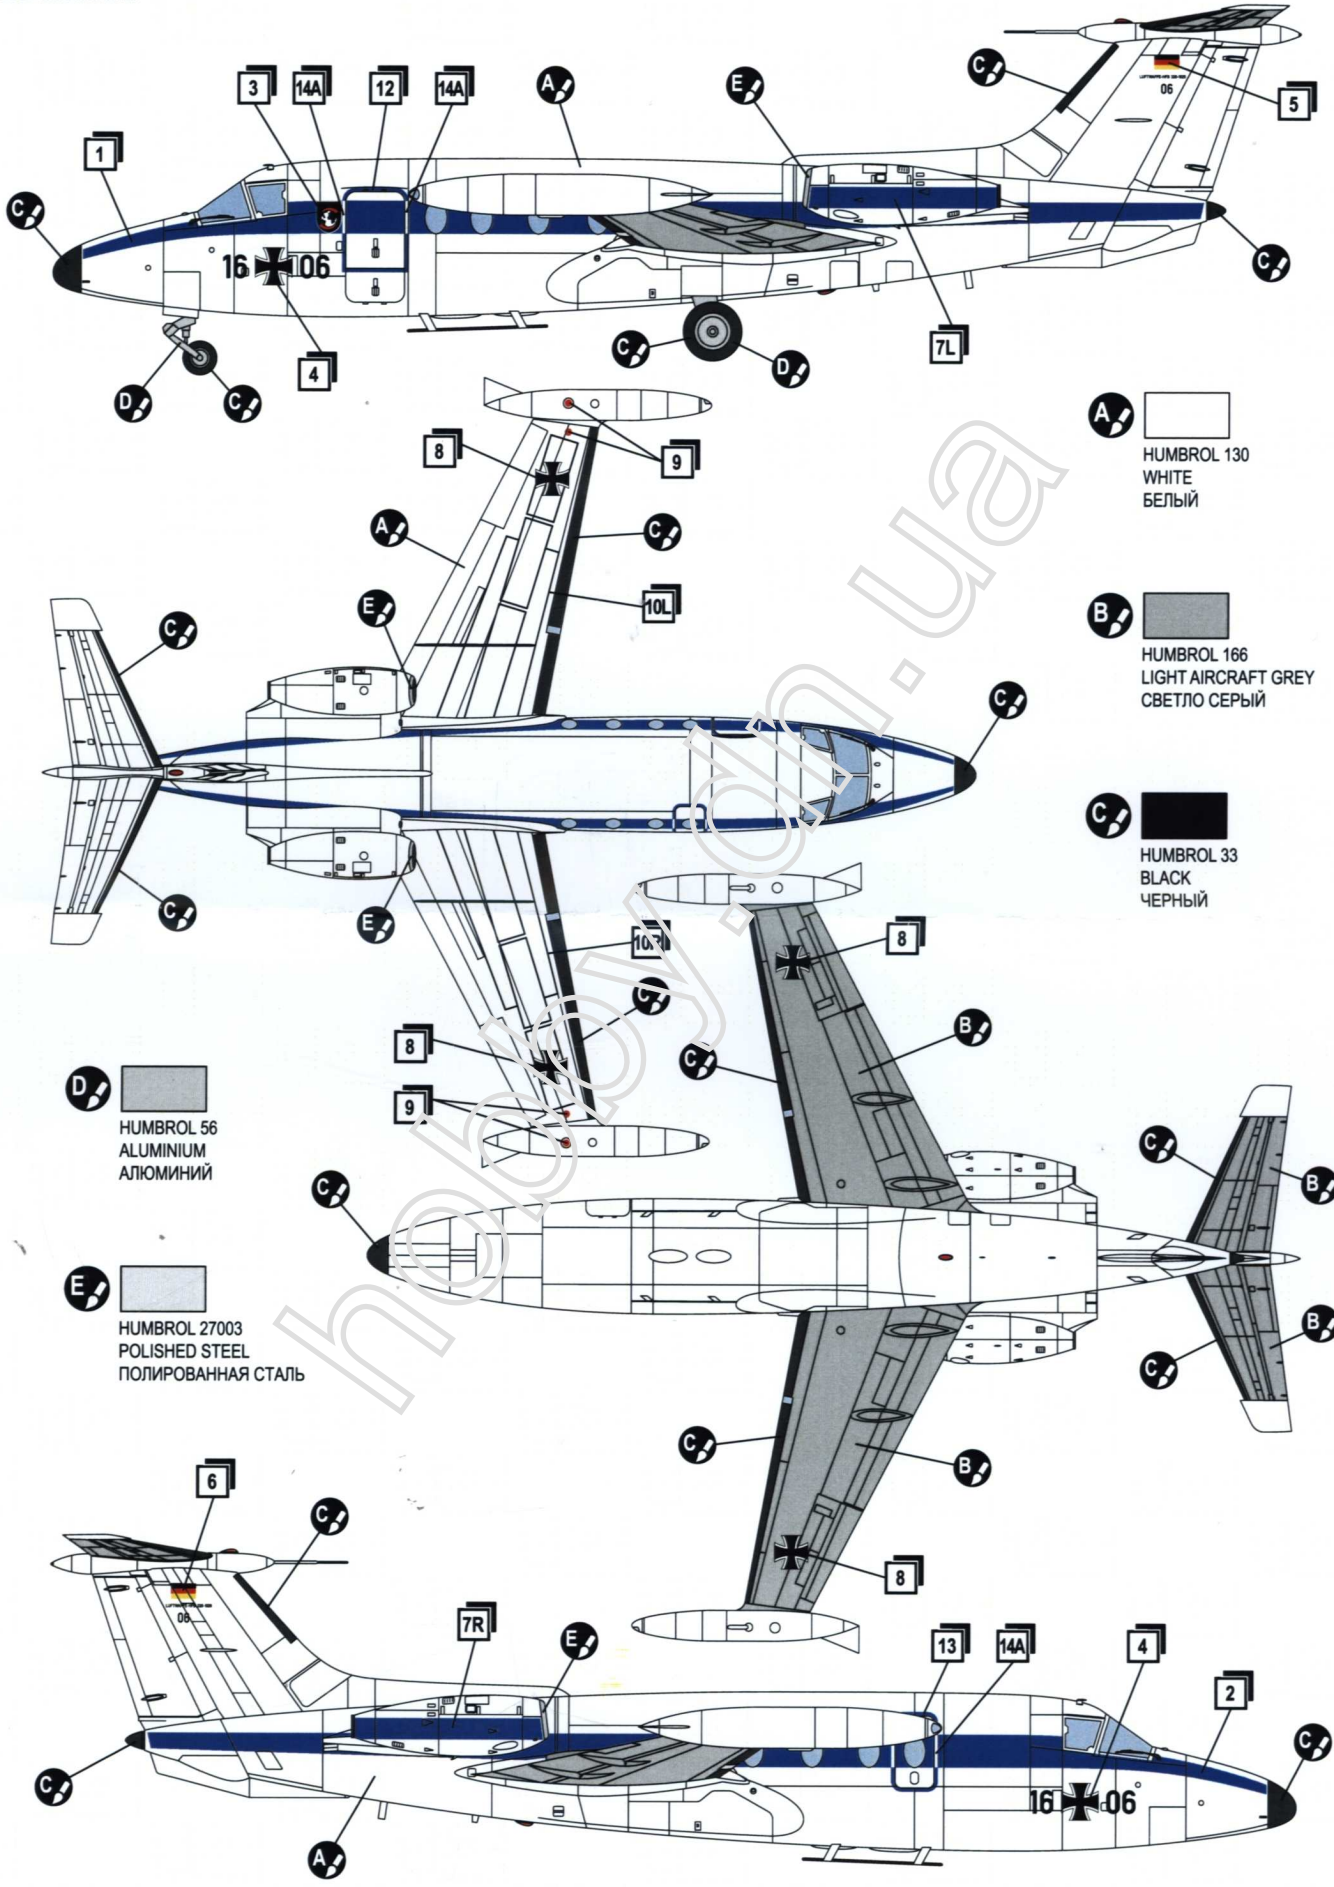

PLASTIC MODEL KITS
LIMITED EDITION
CAT.NO.72328

SPAN : 202 mm
LENGTH : 232 mm
PARTS : 180 pieces
SCALE:1/72

 The HFB-320 Hansa Jet is a twin-engine, ten-seat business jet that was built by German aircraft manufacturer Hamburger Flugzeugbau between 1964 and 1973. The prototype first flew on 21 April 1964 and was exhibited at the May 1964 Hannover Air Show. A second prototype was flown on 19 October 1964. The German Air Force had ordered 13 HFB 320s in 1963. As part of the evaluation of the type, two preproduction aircraft were delivered to the ErpSt 61 test wing at Oberpfaffenhofen in 1966. This resulted in six aircraft being ordered for VIP use by the German Air Force. Production deliveries for use as VIP transports commenced in 1969.

1 (Screw) 2x (24) 2x (26) 2x (27) 2x (37) 4x (38) (51) (57) (58)

2 (Screw) 2x (31) (52) (53) (54) **1**

3 (Screw) (1) (2) (43) (44) (46) (55) (56) (59) (63) (78) (90) 8x (98) **2**

4 12 14 15 16 32 33 34 5x P4

5 13 17 18 19 32 33 34 5x P4

6 7 8 3 5

7 20 23 89

8

- 4
- 5
- 6
- 4
- 6
- 7

9

- 2x 25
- 68
- 71
- 74
- 2x 75
- 2x 76
- 93
- 94
- 95
- 96
- 2x P1
- 2x P2
- 10x P3
- 8

10  21 2x 30 2x 35 65 67 70 2x 85 87 97 9

11  2x 29 2x 36 4x 40 41 2x 42 45 47 48 49 50 2x 60 61 62 64 91 10

HFB-320 Hansa Jet

A  HUMBROL 130
WHITE
БЕЛЫЙ

B  HUMBROL 166
LIGHT AIRCRAFT GREY
СВЕТЛО СЕРЫЙ

C  HUMBROL 33
BLACK
ЧЕРНЫЙ

D  HUMBROL 56
ALUMINIUM
АЛЮМИНИЙ