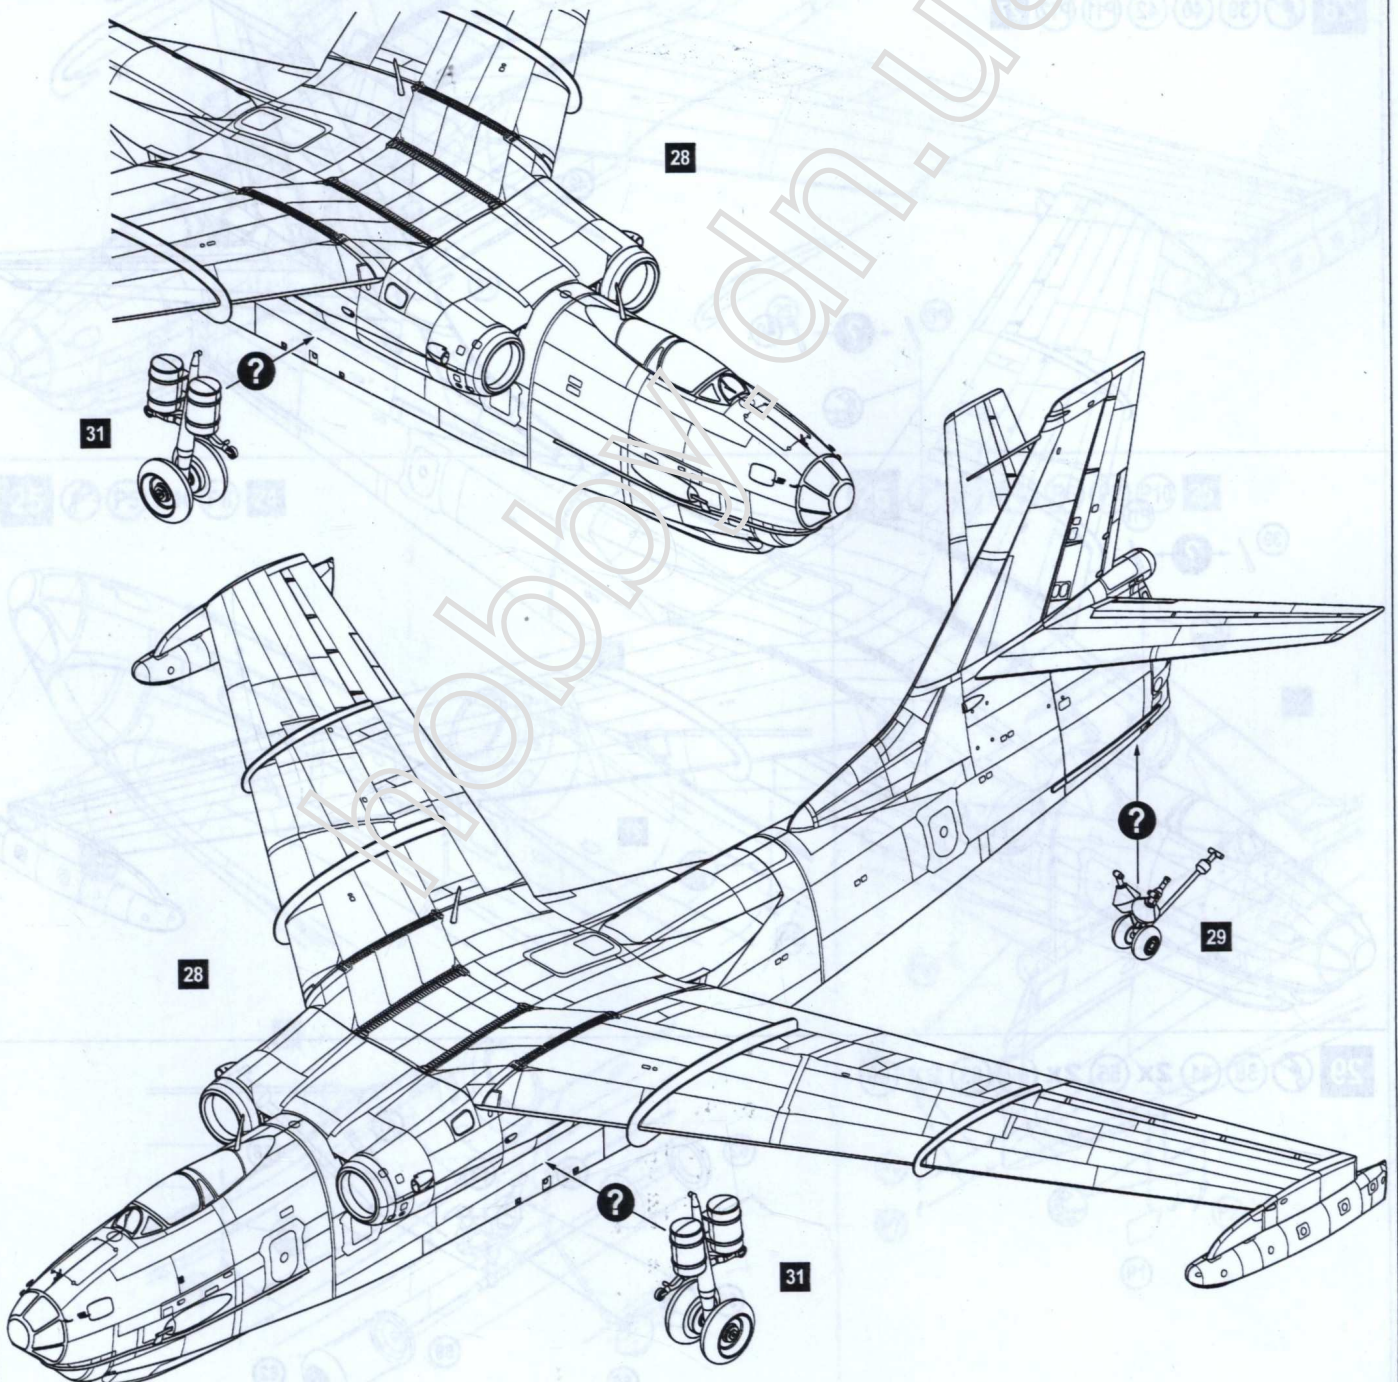

32 28 29 2x 31