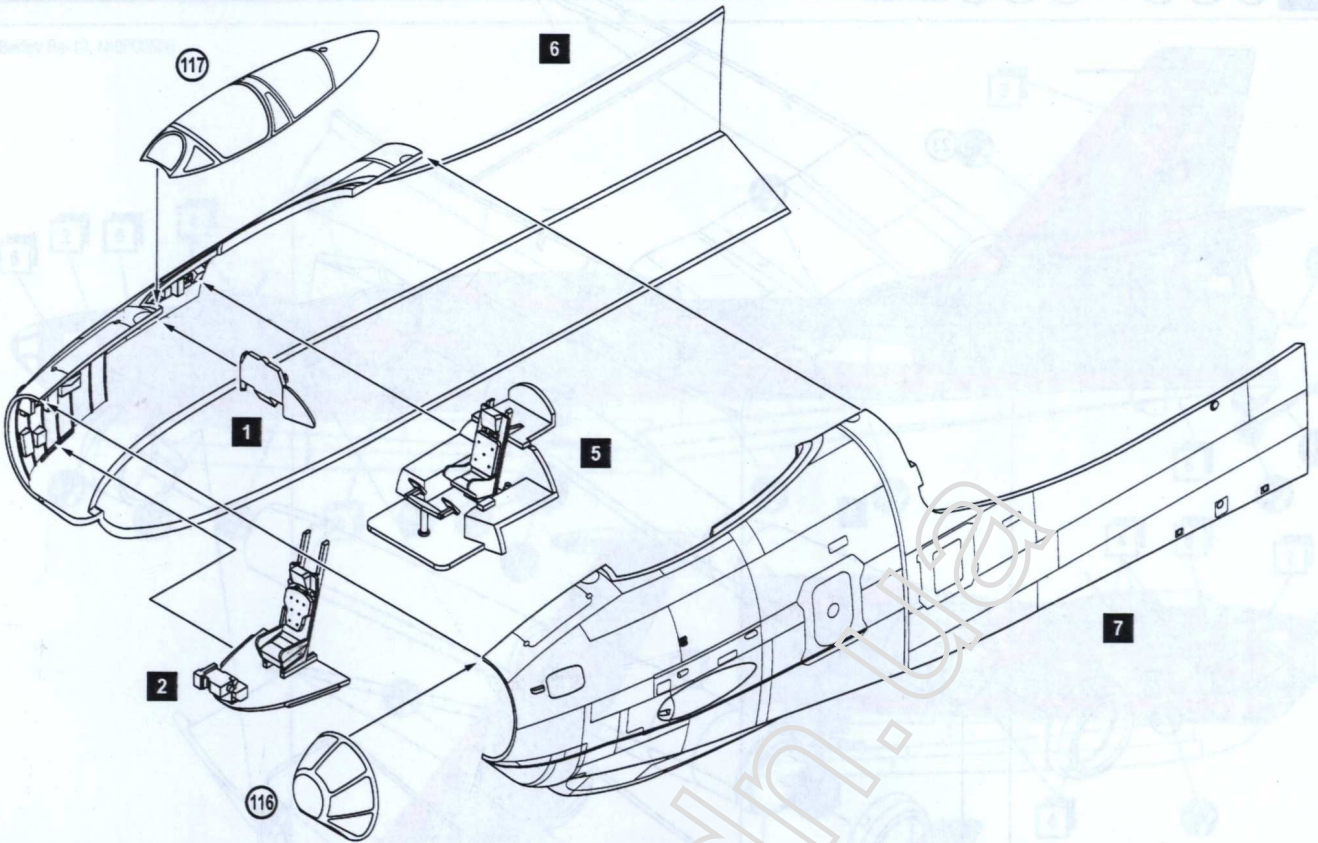

8 116 117 1 2 5 6 7