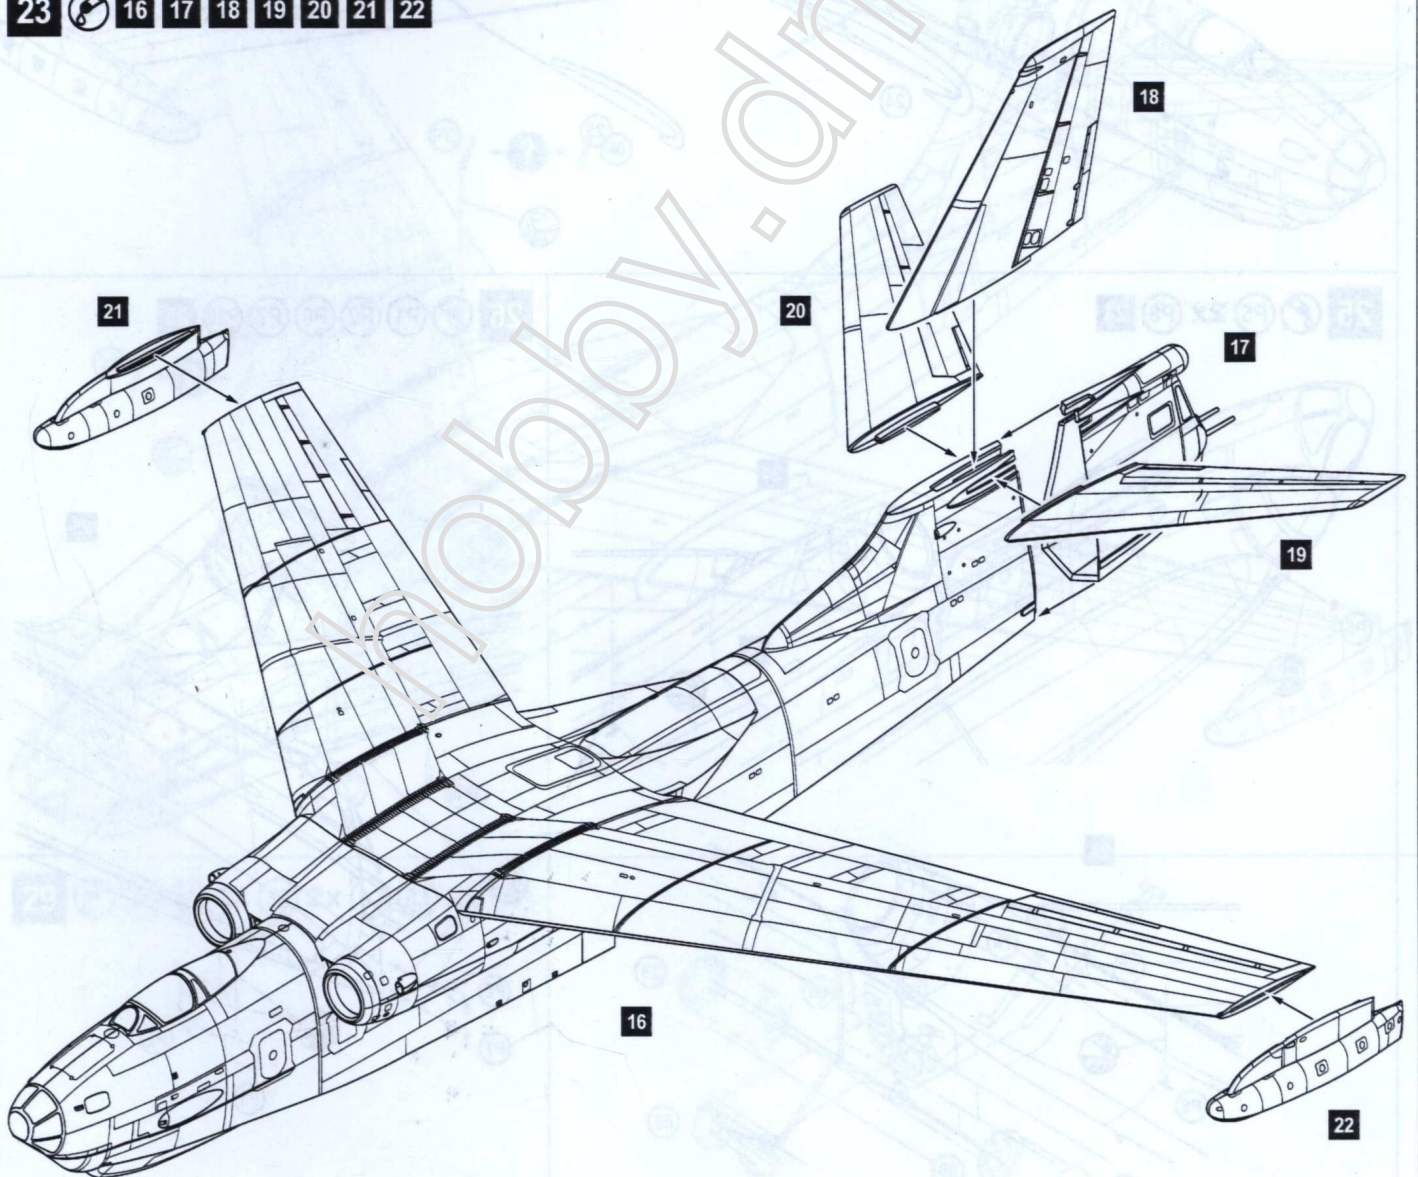

23 16 17 18 19 20 21 22