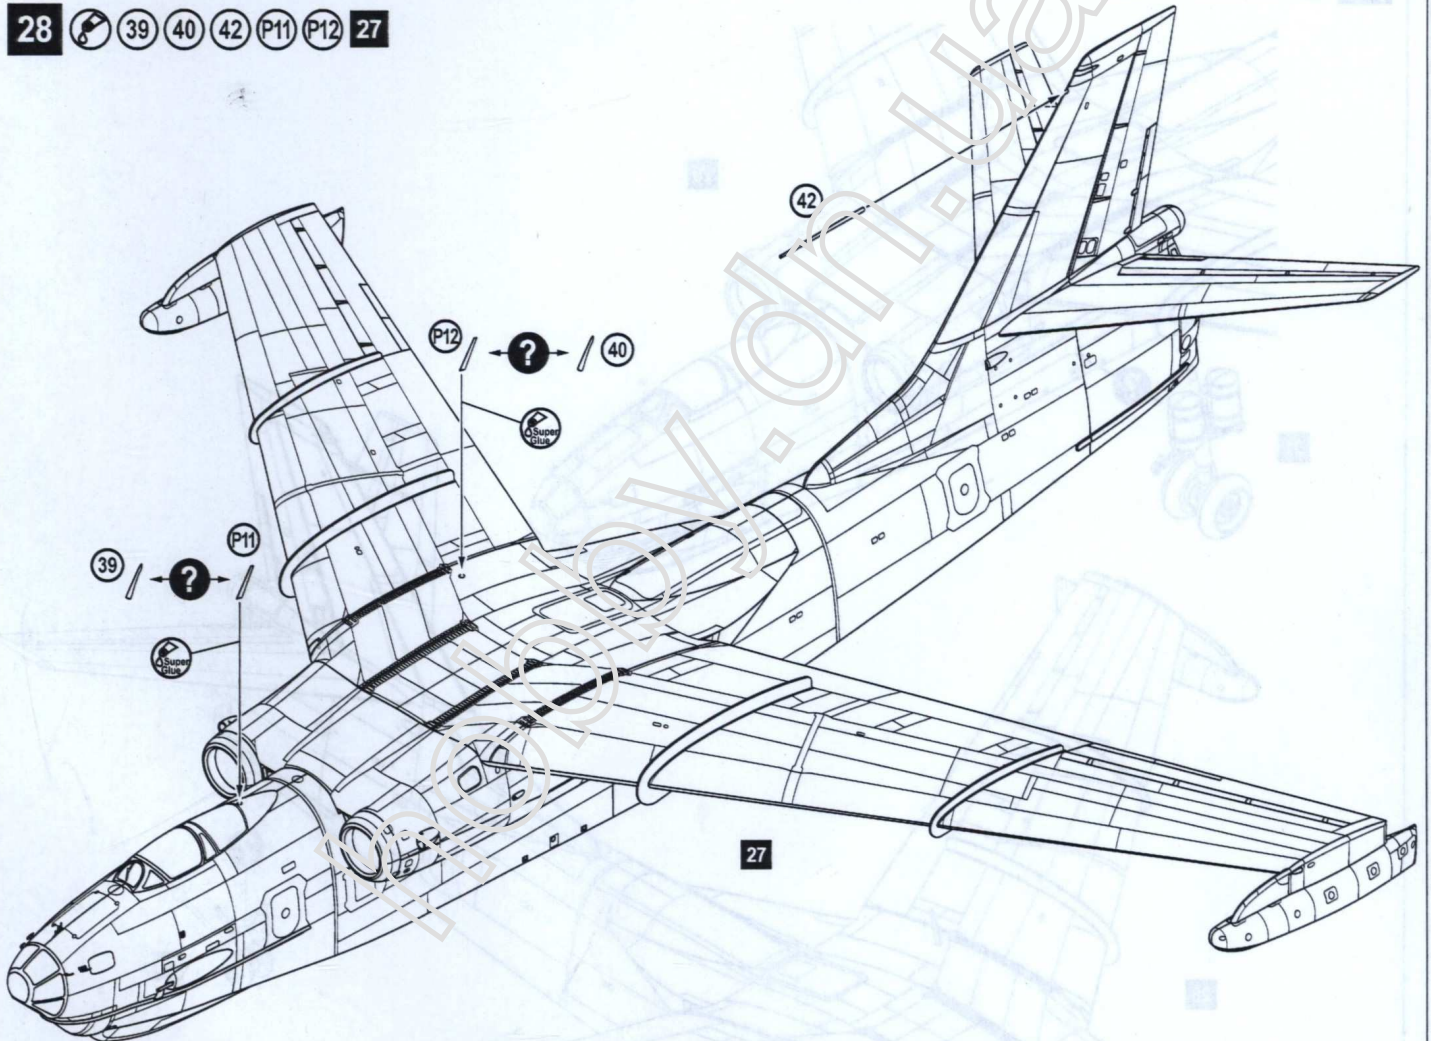

PLASTIC MODEL KITS
LIMITED EDITION
CAT.NO.72329

SPAN : 397 mm
LENGTH : 438 mm
PARTS : 167 pieces
SCALE:1/72

 The Be-10 is a Soviet turbojet flying-boat built by Beriev Design Bureau in 1956. The Be-10 was manufactured in a limited edition from 1956 to 1961. A total of 27 aircrafts were built. 12 world records were held by this aircraft, including speed record (912 km/h) for flying-boats. The aircraft entered service and from 1959 to 1968 was limited / operated by Black Sea Fleet Aviation.

21  33 36

22  34 35

23  16 17 18 19 20 21 22

24  24 25 26 27 23

25  P5 2x P8 24

26  P1 P2 P6 P7 P10 25

27 32 37 2x 101 2x P3 2x P4 P9 P13 26

28 39 40 42 P11 P12 27