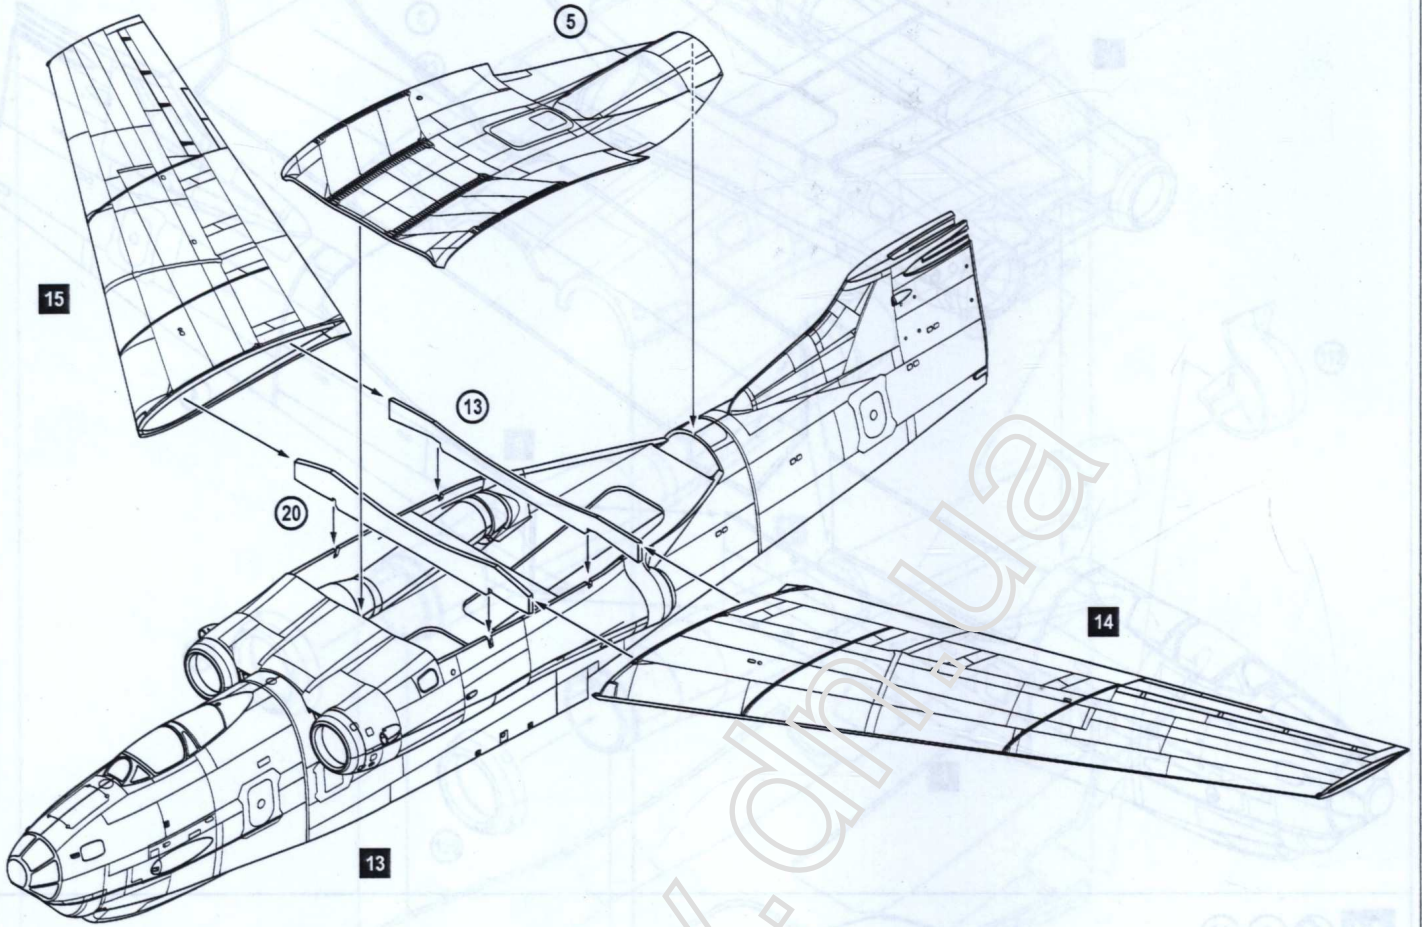

PLASTIC MODEL KITS
LIMITED EDITION
CAT.NO.72329

SPAN : 397 mm
LENGTH : 438 mm
PARTS : 167 pieces
SCALE:1/72

 The Be-10 is a Soviet turbojet flying-boat built by Beriev Design Bureau in 1956. The Be-10 was manufactured in a limited edition from 1956 to 1961. A total of 27 aircrafts were built. 12 world records were held by this aircraft, including speed record (912 km/h) for flying-boats. The aircraft entered service and from 1959 to 1968 was limited / operated by Black Sea Fleet Aviation.

13  3 4 8 12

14  8 10

15  7 9

16 5 13 20 13 14 15

17 28 29 45 52 68 79 104 2x 118 120

18 30 31

19  21 22

20  11 12