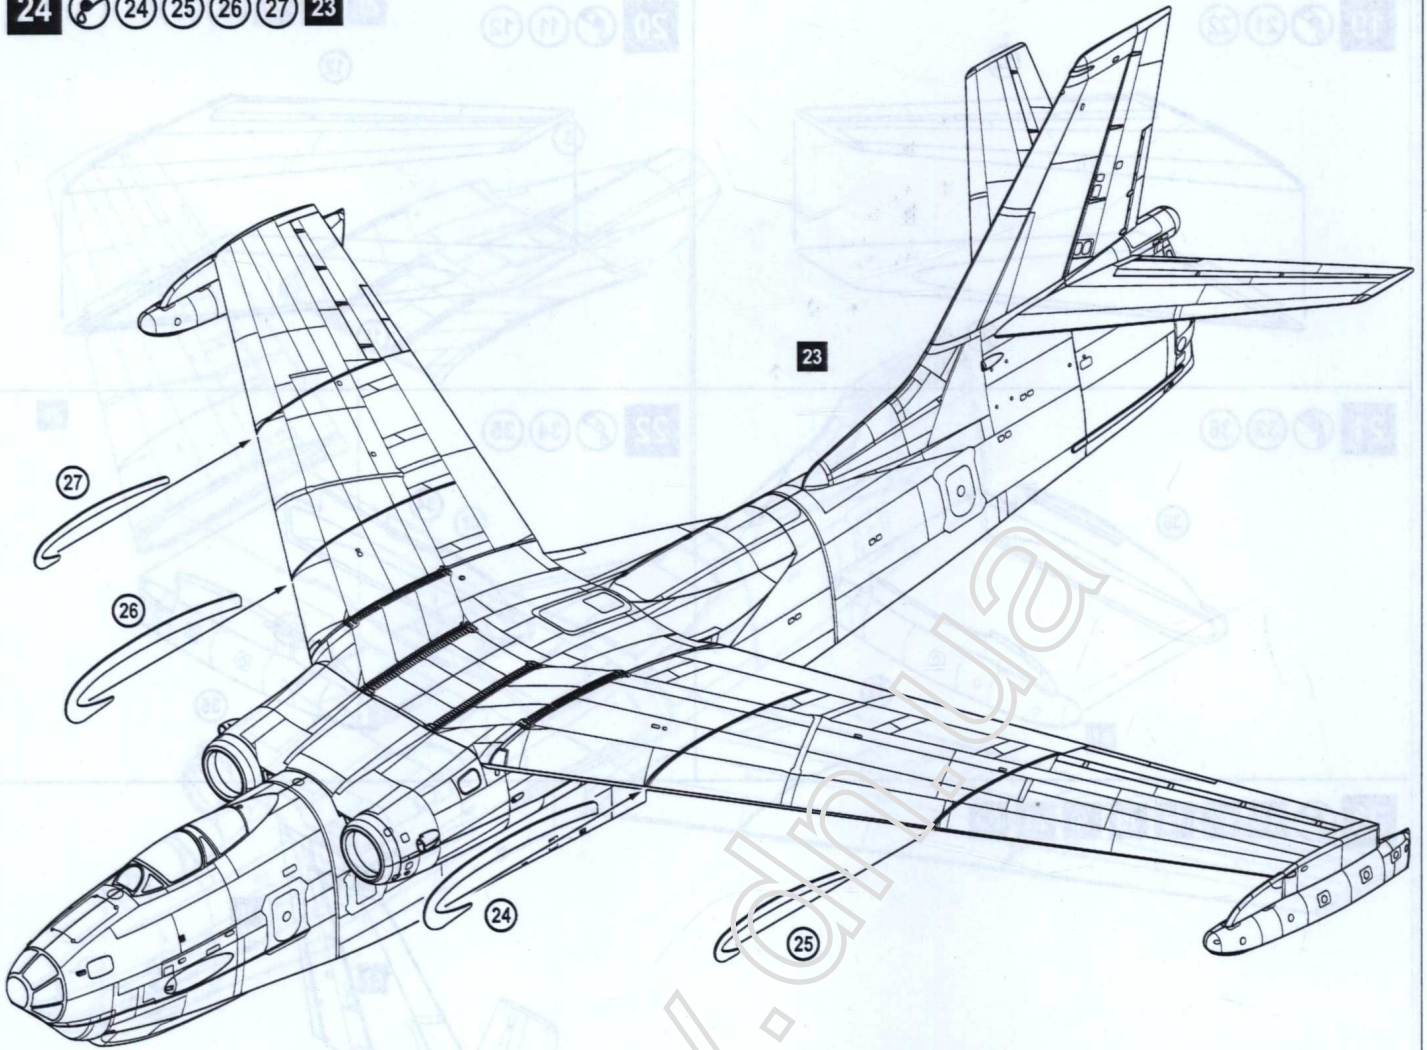

24 24 25 26 27 23