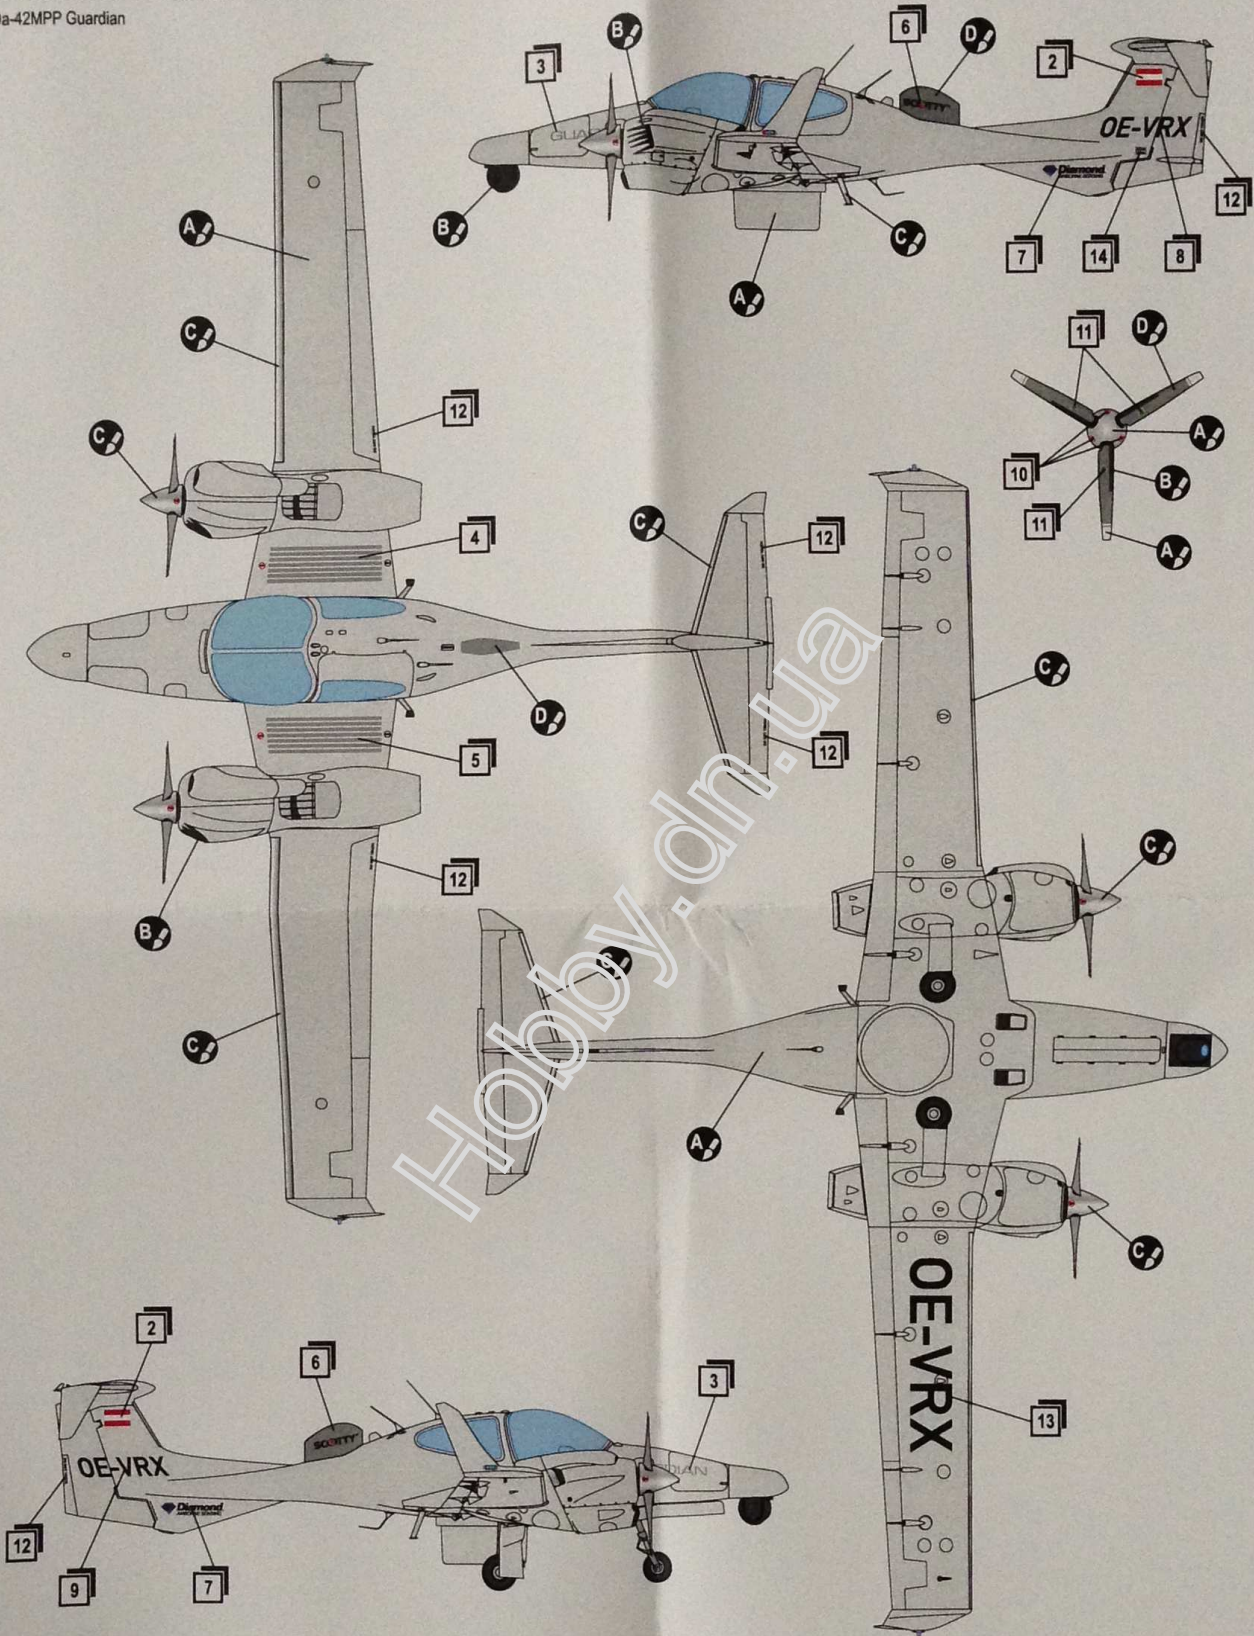

Da-42MPP Guardian

PLASTIC MODEL KITS
LIMITED EDITION
CAT.NO.72357

SPAN : 188 mm
LENGTH : 120 mm
PARTS : 96 pieces
SCALE:1/72

The Diamond DA42 Twin Star is a four seat, twin-engine composite airplane developed and manufactured by Austrian company Diamond Aircraft Industries. In 2004, the DA42 became the first diesel-powered fixed-wing aircraft to perform a non-stop crossing of the North Atlantic. The flight continued 28 hours with average consumption 11.2 gal/h. Currently DA42 is used primarily as air taxi, but some government customers employed it in the aerial surveillance role (DA-42MPP).

1 2x **12** 2x **13** 2x **25** 2x **36** 2x **46**
2x

2 2x **59** 2x **61**
2x

3 2x **3** **4** 2x **5** **8** **22**

4 **1** **2** **6** **7** **40** **41** **62** **69** **70**

5 9 10 11 28 29 50 52 53 54 56 2x 60 71 75 2x 1 2x 2 3

6 2x 18 23 27 2x 35 42 45

7  81 6

8  2x 19 20 31 33 37 38 2x 39 7

THE SCHEME OF COLOURING

Da-42MPP Guardian

A 
HUMBROL 147
LIGHT GREY

B 
HUMBROL 33
BLACK

C 
HUMBROL 27003
POLISHED STEEL

D 
HUMBROL 145
MEDIUM GREY