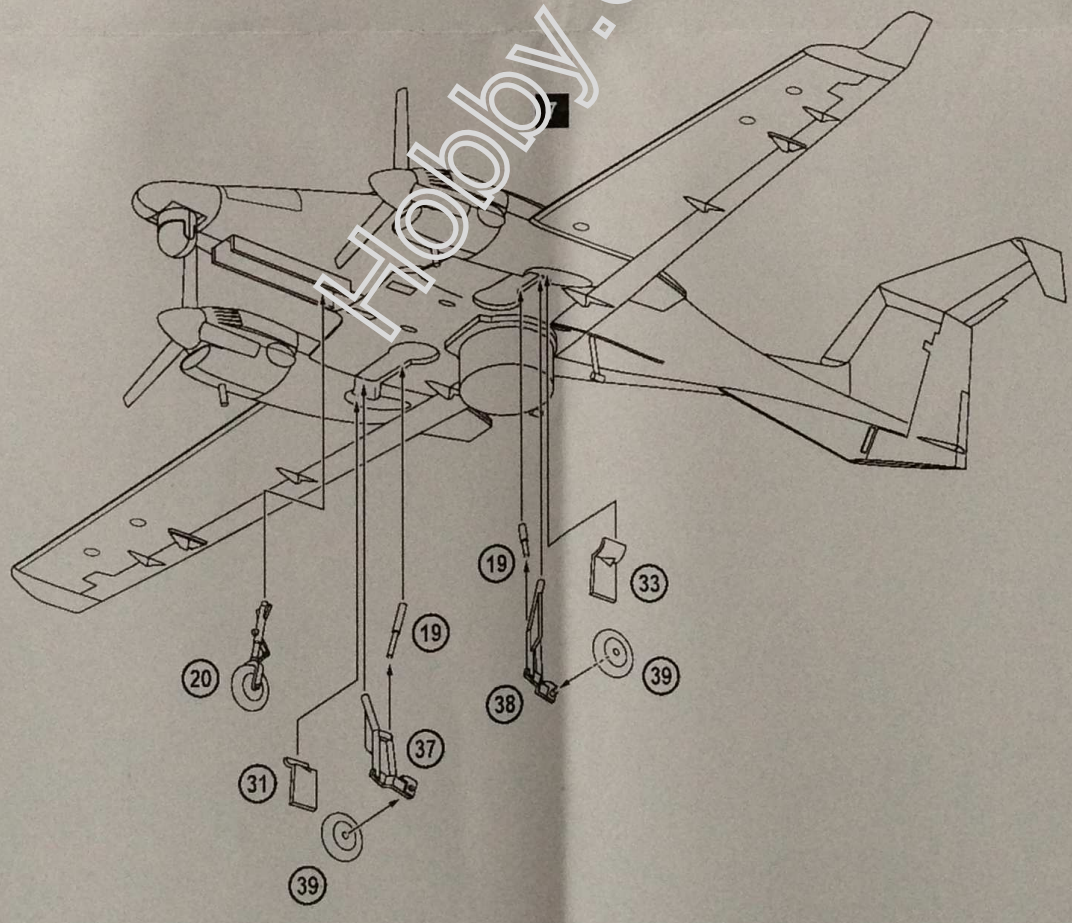

8 2x 19 20 31 33 37 38 2x 39 7