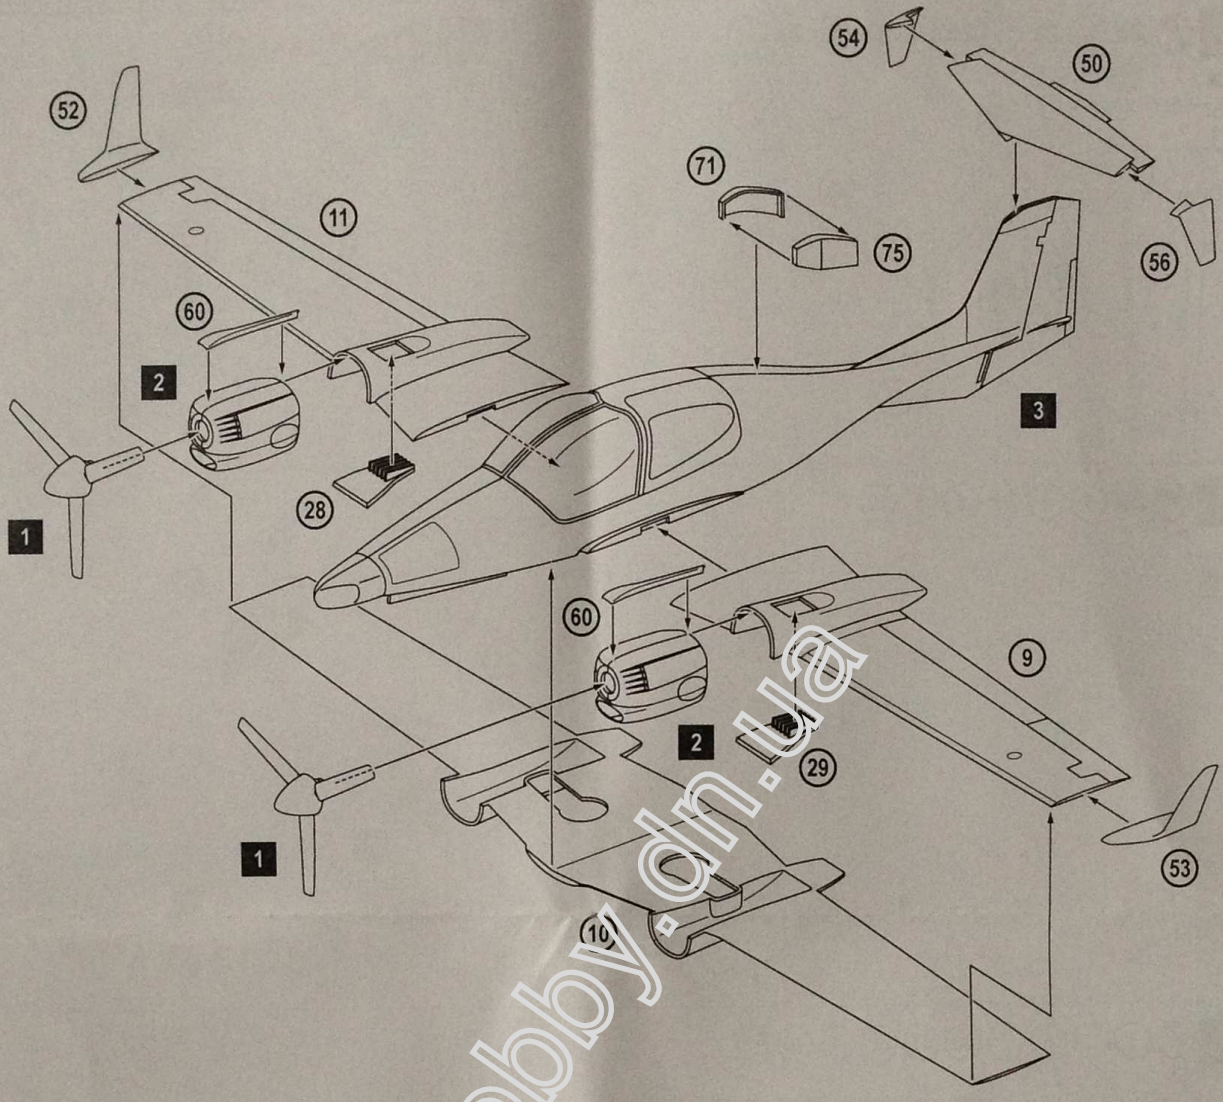

Da-42MPP Guardian

PLASTIC MODEL KITS
LIMITED EDITION
CAT.NO.72357

SPAN : 188 mm
LENGTH : 120 mm
PARTS : 96 pieces
SCALE:1/72

The Diamond DA42 Twin Star is a four seat, twin-engine composite airplane developed and manufactured by Austrian company Diamond Aircraft Industries. In 2004, the DA42 became the first diesel-powered fixed-wing aircraft to perform a non-stop crossing of the North Atlantic. The flight continued 28 hours with average consumption 11.2 gal/h. Currently DA42 is used primarily as air taxi, but some government customers employed it in the aerial surveillance role (DA-42MPP).

1 2x **12** 2x **13** 2x **25** 2x **36** 2x **46**
2x

2 2x **59** 2x **61**
2x

3 2x **3** **4** 2x **5** **8** **22**

4 **1** **2** **6** **7** **40** **41** **62** **69** **70**

5 9 10 11 28 29 50 52 53 54 56 2x 60 71 75 2x 1 2x 2 3