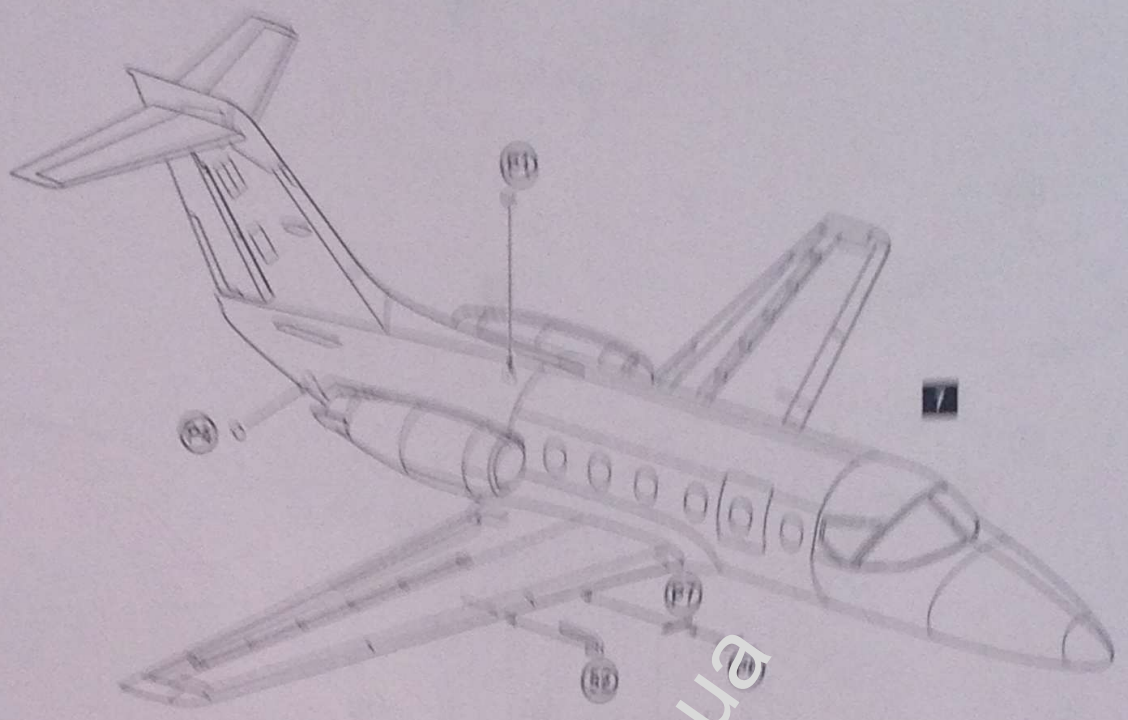

Hobby.dn.ua