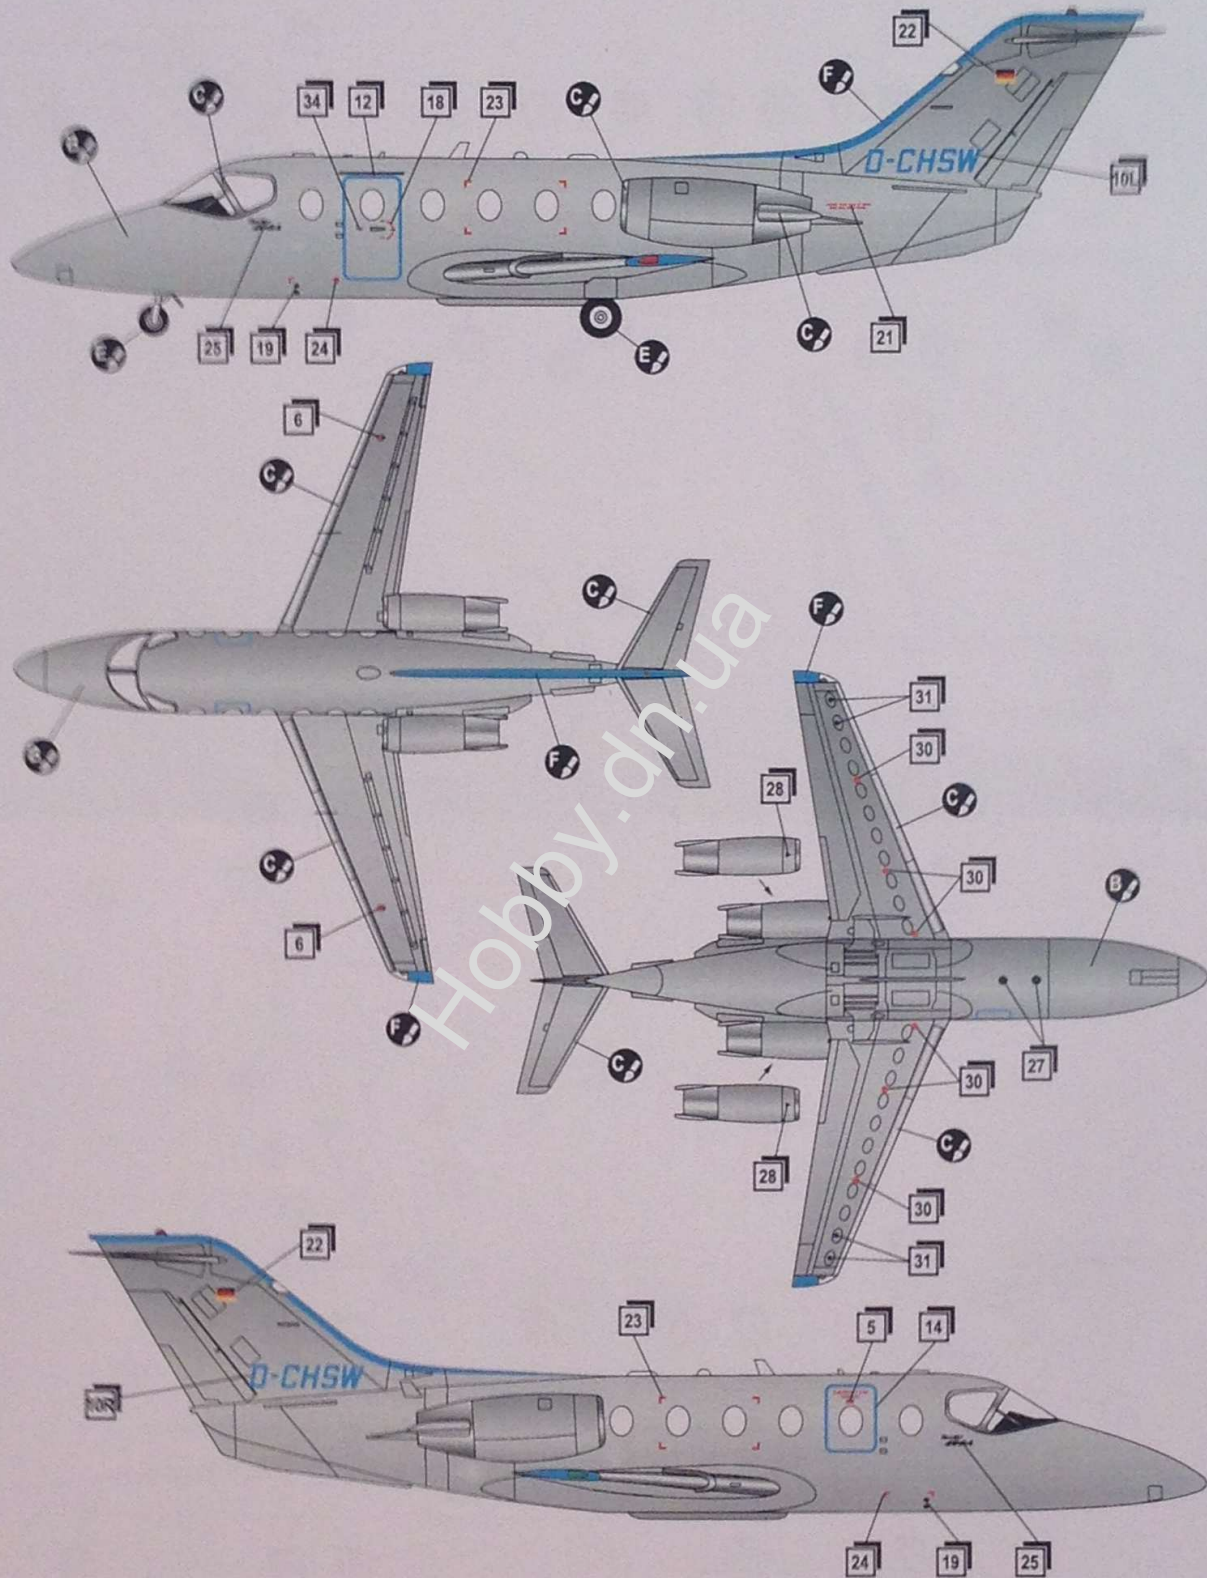

BeechJet 400A

PLASTIC MODEL KITS
LIMITED EDITION
CAT.NO.72382

SPAN : 184 mm
LENGTH : 204 mm
PARTS : 155 pieces
SCALE:1/72

The Hawker 400 is a light business jet. Initially designed and built by Mitsubishi, it has been further developed and updated by the Beech Aircraft Company, now part of Textron Aviation. It was produced over 30 years under the names such as Mitsubishi Diamond/Diamond II, Beechjet 400/400A, and Hawker 400XP; military version T-1 Jayhawk was also produced. In total, over 900 Hawker 400s have been delivered. Since 2017, a factory-engineered and supported upgrade to Hawker 400XPP is provided, reducing fuel consumption by 16-20%, and improving range by as much as 33%.

Hobby.dn.ua

9 13 2x 20 10x 20 2x 31 2x 40 56 57 60 62 63 2x 64 2x 72 2x 78 2x 80 81

10 2x 33 2x 44 2x 55 65 66 68 71 74 75 76 77 79 82 83

Hobby.dn.ua

THE SCHEME OF COLOURING

MODEL 001

Legend for color coding:

- 1: HARMONY 33 CLEAR
- 2: HARMONY 33 BLACK

Hobby.dn.ua

THE SCHEME OF COLOURING

800041 001A

B 
HUMBROL 56
ALUMINIUM

C 
HUMBROL 27002
POLISHED ALUMINIUM

E 
HUMBROL 33
BLACK

F 
HUMBROL 89
MIDDLE BLUE