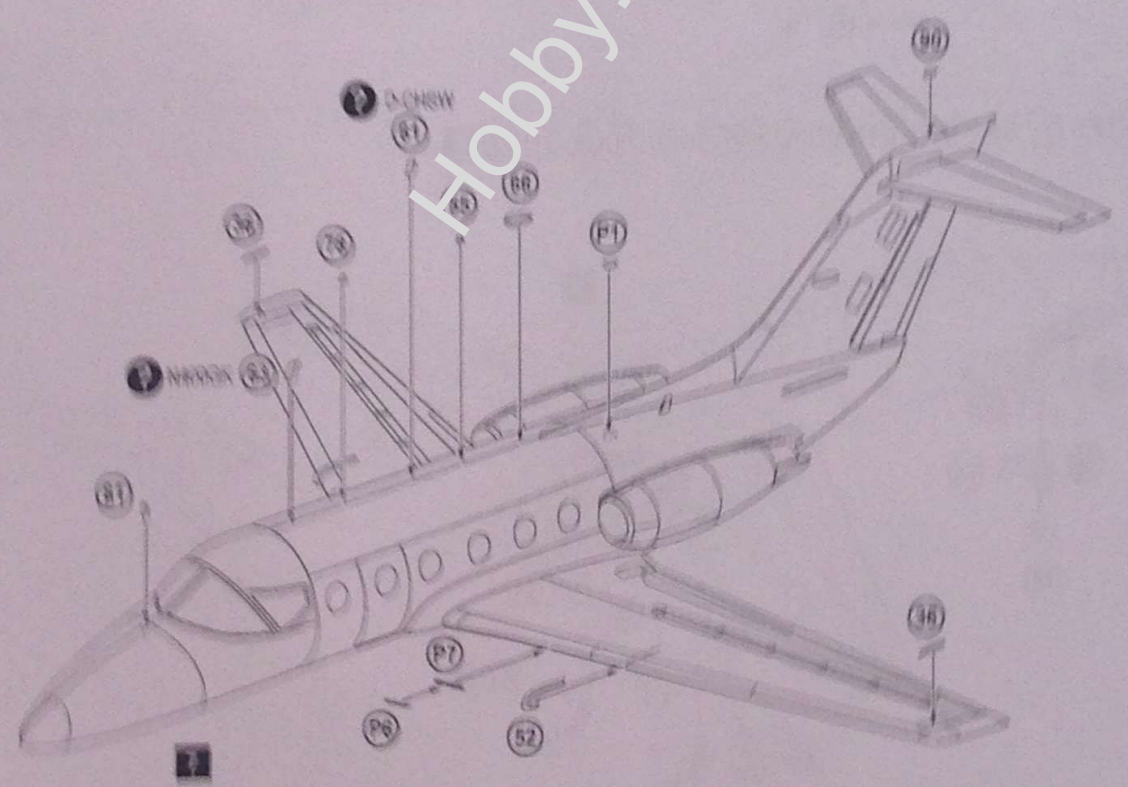

Hobby.dn.ua