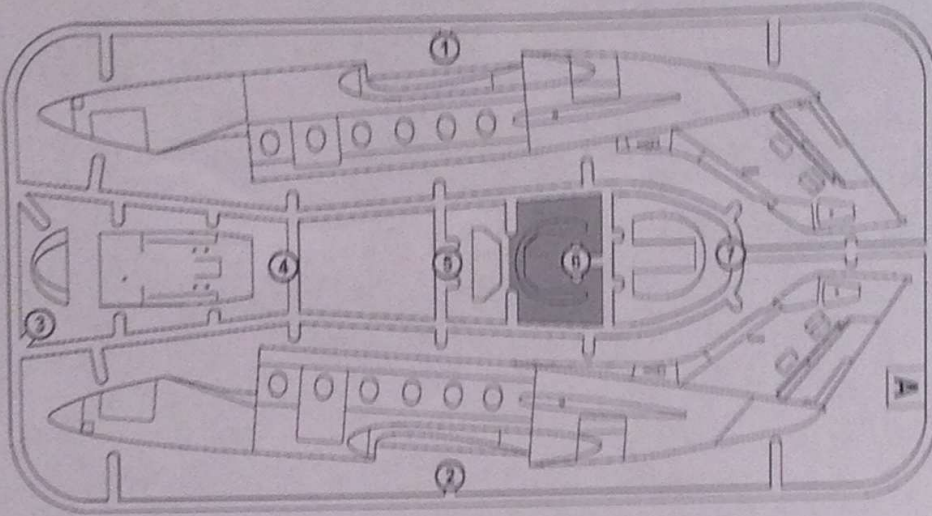

DECALS FOR TWO VERSIONS OF COLOURING

COMPLETE SET

PARTS NOT FOR USE

155 DETAILS FOR ASSEMBLY OF ONE MODEL

P

Beechjet 400A