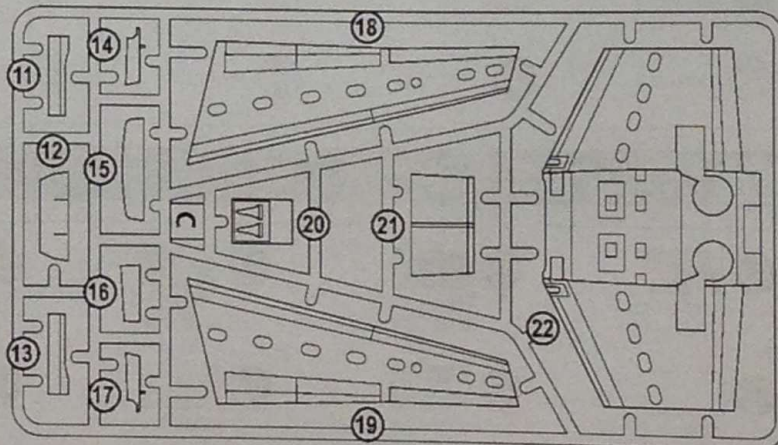

HUMBROL 19  
YELLOW

HUMBROL 196  
LIGHT GREY

DECALS FOR TWO VERSIONS  
OF COLOURING

MASKS FOR PAINTING

213 DETAILS FOR ASSEMBLY  
OF ONE MODEL

PARTS NOT FOR USE

# THE SCHEME OF ASSEMBLY

**1** 4x (59) 2x (72)  
2x (75)

**2** 4 9 10 11 13 2x (71) 2x (73) 2x (80) 2x (107) 2x (P4) 2x **1**

**3** 6 7 8 12 97 138 **2**

**4** 46 48 55 64 65 66 67 70

**5** 47 49 55 64 65 66 67 70

6  1 2 2x 61 2x 131 34x 137

7  3 5 50 51

8  3 6 7

- 9  15 16 18 19 20 21 22 28  
29 31 38 39 40 87 88 8

- 10  2x 81 110 114 120 123 124 125 2x P3 2x P5 2x P6 9

**11** 14 17 25 35 2x 113 116 117 119 2x 121 127 2x 130 136 P1 P2 4 5 10