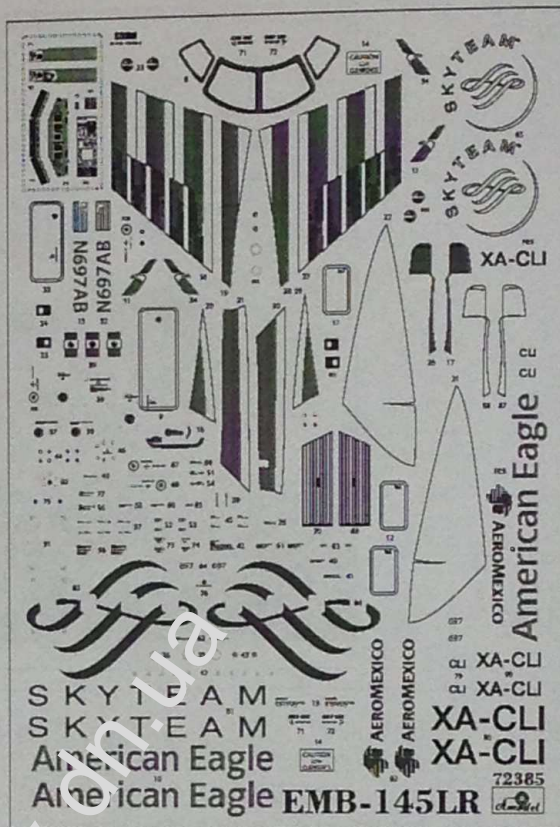

## USED SYMBOLS

STAGES OF ASSEMBLY

NUMBER PARTS

APPLY DECALS

TO PAINT

GLUE

DONT GLUE

OPTIONAL

HUMBROL 19  
YELLOW

HUMBROL 196  
LIGHT GREY

DECALS FOR TWO VERSIONS  
OF COLOURING

MASKS FOR PAINTING

213 DETAILS FOR ASSEMBLY  
OF ONE MODEL

PARTS NOT FOR USE