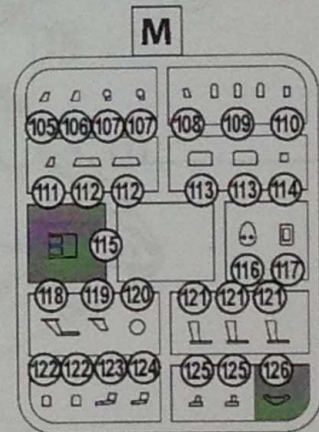

HUMBROL 19  
YELLOW

HUMBROL 196  
LIGHT GREY

DECALS FOR TWO VERSIONS  
OF COLOURING

MASKS FOR PAINTING

213 DETAILS FOR ASSEMBLY  
OF ONE MODEL

PARTS NOT FOR USE

# THE SCHEME OF ASSEMBLY

**1** 4x (59) 2x (72)  
2x (75)

**2** 4 9 10 11 13 2x (71) 2x (73) 2x (80) 2x (107) 2x (P4) 2x **1**

**3** 6 7 8 12 97 138 **2**

**4** 46 48 55 64 65 66 67 70

**5** 47 49 55 64 65 66 67 70

6  1 2 2x 61 2x 131 34x 137

7  3 5 50 51

8  3 6 7

- 9  15 16 18 19 20 21 22 28  
29 31 38 39 40 87 88 8

- 10  2x 81 110 114 120 123 124 125 2x P3 2x P5 2x P6 9

**11** 14 17 25 35 2x 113 116 117 119 2x 121 127 2x 130 136 P1 P2 4 5 10