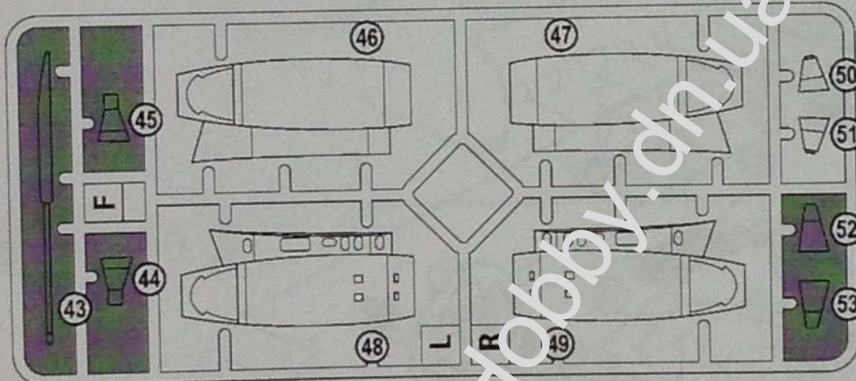

HUMBROL 19  
YELLOW

HUMBROL 196  
LIGHT GREY

DECALS FOR TWO VERSIONS  
OF COLOURING

MASKS FOR PAINTING

213 DETAILS FOR ASSEMBLY  
OF ONE MODEL

PARTS NOT FOR USE

# THE SCHEME OF ASSEMBLY

**1** 4x (59) 2x (72)  
2x (75)

**2** 4 9 10 11 13 2x (71) 2x (73) 2x (80) 2x (107) 2x (P4) 2x **1**

**3** 6 7 8 12 97 138 **2**

**4** 46 48 55 64 65 66 67 70

**5** 47 49 55 64 65 66 67 70

6  1 2 2x 61 2x 131 34x 137

7  3 5 50 51

8  3 6 7

- 9  15 16 18 19 20 21 22 28  
29 31 38 39 40 87 88 8

- 10  2x 81 110 114 120 123 124 125 2x P3 2x P5 2x P6 9

**11** 14 17 25 35 2x 113 116 117 119 2x 121 127 2x 130 136 P1 P2 4 5 10