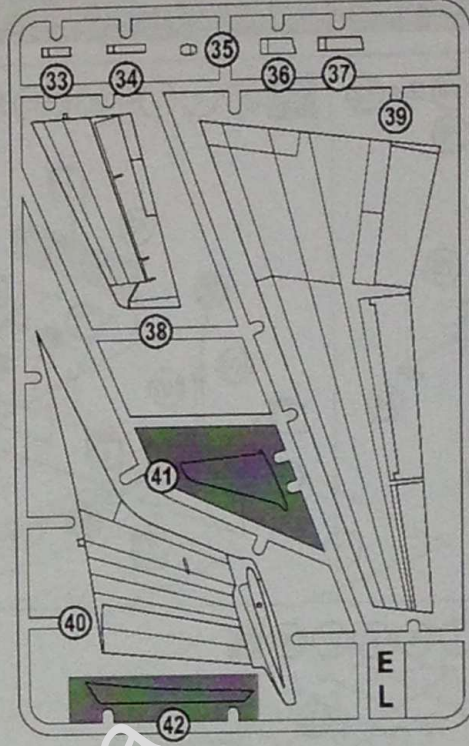

HUMBROL 19  
YELLOW

HUMBROL 196  
LIGHT GREY

DECALS FOR TWO VERSIONS  
OF COLOURING

MASKS FOR PAINTING

213 DETAILS FOR ASSEMBLY  
OF ONE MODEL

PARTS NOT FOR USE

# THE SCHEME OF ASSEMBLY

**1** 4x (59) 2x (72)  
2x (75)

**2** 4 9 10 11 13 2x (71) 2x (73) 2x (80) 2x (107) 2x (P4) 2x **1**

**3** 6 7 8 12 97 138 **2**

**4** 46 48 55 64 65 66 67 70

**5** 47 49 55 64 65 66 67 70

6  1 2 2x 61 2x 131 34x 137

7  3 5 50 51

8  3 6 7

- 9  15 16 18 19 20 21 22 28  
29 31 38 39 40 87 88 8

- 10  2x 81 110 114 120 123 124 125 2x P3 2x P5 2x P6 9

**11** 14 17 25 35 2x 113 116 117 119 2x 121 127 2x 130 136 P1 P2 4 5 10