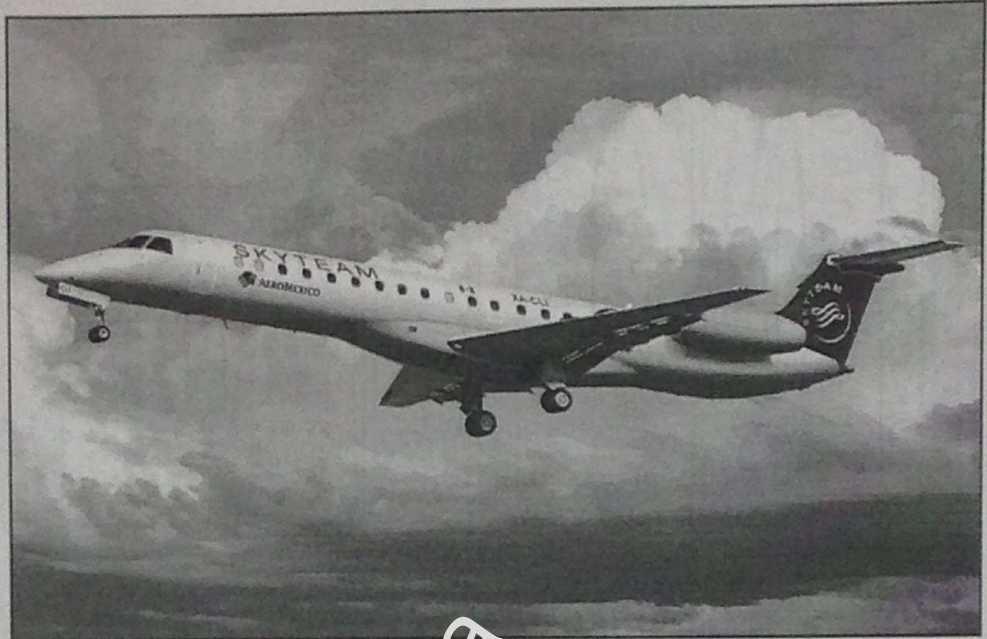

# EMB-145LR

PLASTIC MODEL KITS  
LIMITED EDITION  
CAT.NO.72385

SPAN : 280 mm  
LENGTH : 420 mm  
PARTS : 213 pieces  
**SCALE:1/72**

The Embraer ERJ family (for Embraer Regional Jet, model names EMB-135, EMB-140 and EMB-145) are regional jets designed and produced by the Brazilian aerospace company Embraer. The family includes the ERJ135 (37 passengers), ERJ140 (44 passengers), and ERJ145 (50 passengers), as well as the Legacy 600 business jet and the R-99 family of military aircraft.