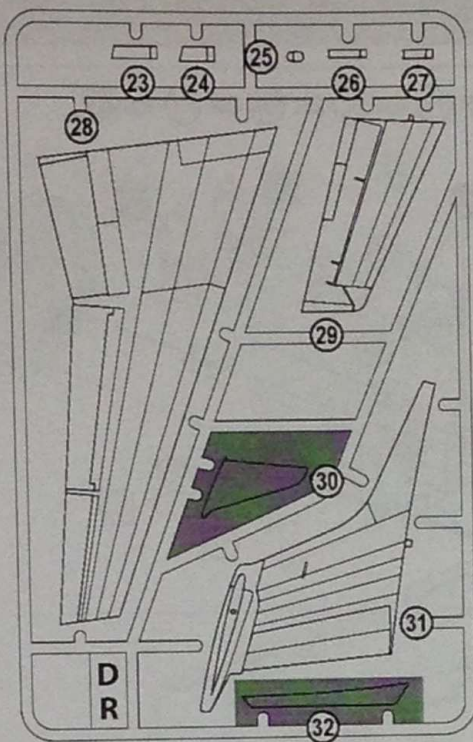

HUMBROL 19  
YELLOW

HUMBROL 196  
LIGHT GREY

DECALS FOR TWO VERSIONS  
OF COLOURING

MASKS FOR PAINTING

213 DETAILS FOR ASSEMBLY  
OF ONE MODEL

PARTS NOT FOR USE

# THE SCHEME OF ASSEMBLY

**1** 4x (59) 2x (72)  
2x (75)

**2** 4 9 10 11 13 2x (71) 2x (73) 2x (80) 2x (107) 2x (P4) 2x **1**

**3** 6 7 8 12 97 138 **2**

**4** 46 48 55 64 65 66 67 70

**5** 47 49 55 64 65 66 67 70

6  1 2 2x 61 2x 131 34x 137

7  3 5 50 51

8  3 6 7

- 9  15 16 18 19 20 21 22 28  
29 31 38 39 40 87 88 8

- 10  2x 81 110 114 120 123 124 125 2x P3 2x P5 2x P6 9

**11** 14 17 25 35 2x 113 116 117 119 2x 121 127 2x 130 136 P1 P2 4 5 10