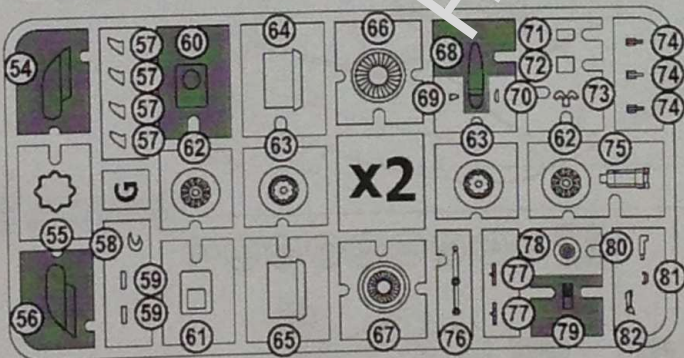

HUMBROL 19  
YELLOW

HUMBROL 196  
LIGHT GREY

DECALS FOR TWO VERSIONS  
OF COLOURING

MASKS FOR PAINTING

213 DETAILS FOR ASSEMBLY  
OF ONE MODEL

PARTS NOT FOR USE

# THE SCHEME OF ASSEMBLY

**1** 4x (59) 2x (72)  
2x (75)

**2** 4 9 10 11 13 2x (71) 2x (73) 2x (80) 2x (107) 2x (P4) 2x **1**

**3** 6 7 8 12 97 138 **2**

**4** 46 48 55 64 65 66 67 70

**5** 47 49 55 64 65 66 67 70

6  1 2 2x 61 2x 131 34x 137

7  3 5 50 51

8  3 6 7

- 9  15 16 18 19 20 21 22 28  
29 31 38 39 40 87 88 8

- 10  2x 81 110 114 120 123 124 125 2x P3 2x P5 2x P6 9

**11** 14 17 25 35 2x 113 116 117 119 2x 121 127 2x 130 136 P1 P2 4 5 10