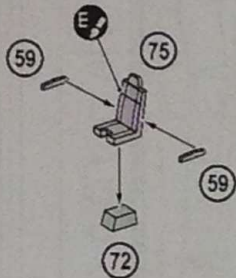

HUMBROL 19  
YELLOW

HUMBROL 196  
LIGHT GREY

DECALS FOR TWO VERSIONS  
OF COLOURING

MASKS FOR PAINTING

213 DETAILS FOR ASSEMBLY  
OF ONE MODEL

PARTS NOT FOR USE

# THE SCHEME OF ASSEMBLY

**1** 4x (59) 2x (72)  
2x (75)

**2** 4 9 10 11 13 2x (71) 2x (73) 2x (80) 2x (107) 2x (P4) 2x **1**

**3** 6 7 8 12 97 138 **2**

**4** 46 48 55 64 65 66 67 70

**5** 47 49 55 64 65 66 67 70