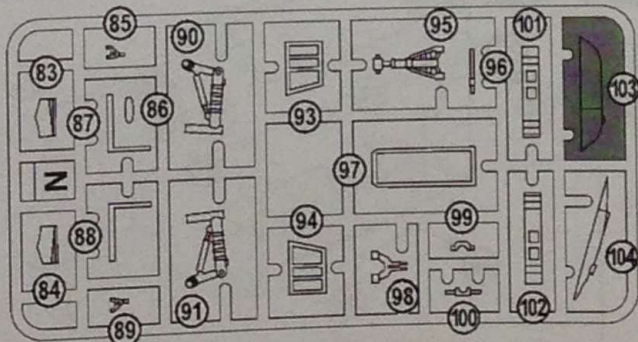

HUMBROL 19  
YELLOW

HUMBROL 196  
LIGHT GREY

DECALS FOR TWO VERSIONS  
OF COLOURING

MASKS FOR PAINTING

213 DETAILS FOR ASSEMBLY  
OF ONE MODEL

PARTS NOT FOR USE

# THE SCHEME OF ASSEMBLY

**1** 4x (59) 2x (72)  
2x (75)

**2** 4 9 10 11 13 2x (71) 2x (73) 2x (80) 2x (107) 2x (P4) 2x **1**

**3** 6 7 8 12 97 138 **2**

**4** 46 48 55 64 65 66 67 70

**5** 47 49 55 64 65 66 67 70

6  1 2 2x 61 2x 131 34x 137

7  3 5 50 51

8  3 6 7

- 9  15 16 18 19 20 21 22 28  
29 31 38 39 40 87 88 8

- 10  2x 81 110 114 120 123 124 125 2x P3 2x P5 2x P6 9

**11** 14 17 25 35 2x 113 116 117 119 2x 121 127 2x 130 136 P1 P2 4 5 10