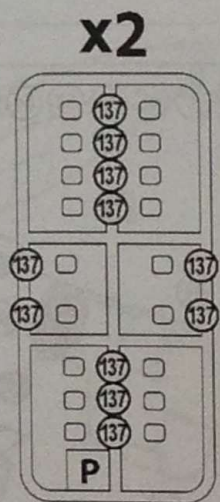

HUMBROL 19  
YELLOW

HUMBROL 196  
LIGHT GREY

DECALS FOR TWO VERSIONS  
OF COLOURING

MASKS FOR PAINTING

213 DETAILS FOR ASSEMBLY  
OF ONE MODEL

PARTS NOT FOR USE

# THE SCHEME OF ASSEMBLY

**1** 4x (59) 2x (72)  
2x (75)

**2** 4 9 10 11 13 2x (71) 2x (73) 2x (80) 2x (107) 2x (P4) 2x **1**

**3** 6 7 8 12 97 138 **2**

**4** 46 48 55 64 65 66 67 70

**5** 47 49 55 64 65 66 67 70

6  1 2 2x 61 2x 131 34x 137

7  3 5 50 51

8  3 6 7

- 9  15 16 18 19 20 21 22 28  
29 31 38 39 40 87 88 8

- 10  2x 81 110 114 120 123 124 125 2x P3 2x P5 2x P6 9

**11** 14 17 25 35 2x 113 116 117 119 2x 121 127 2x 130 136 P1 P2 4 5 10