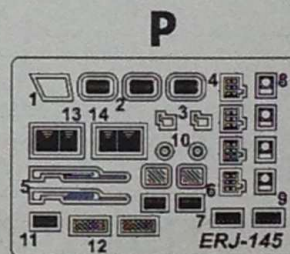

HUMBROL 19  
YELLOW

HUMBROL 196  
LIGHT GREY

DECALS FOR TWO VERSIONS  
OF COLOURING

MASKS FOR PAINTING

213 DETAILS FOR ASSEMBLY  
OF ONE MODEL

PARTS NOT FOR USE