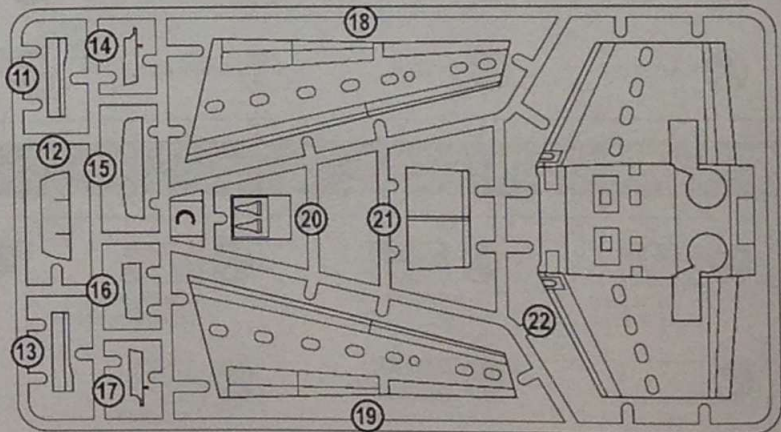

HUMBROL 19
YELLOW

COMPLETE SET

DECALS FOR TWO VERSIONS OF COLOURING

MASKS FOR PAINTING

P

213 DETAILS FOR ASSEMBLY OF ONE MODEL

■ PARTS NOT FOR USE

THE SCHEME OF ASSEMBLY

1 4x (59) 2x (72)
2x (75)

2 4 9 10 11 13 2x (71) 2x (73) 2x (80) 2x (107) 2x (P4) 2x (1)

3 6 7 8 12 97 138 2

4 46 48 55 64 65 66 67 70

5 47 49 55 64 65 66 67 70

6  1 2 2x 61 2x 131 34x 137

7  3 5 44 45

8  3 6 7

- 9 15 16 18 19 20 21 22 28
29 31 38 39 40 87 88 8

- 10 2x 81 110 114 120 123 124 125 2x P3 2x P5 2x P6 9

11  14 17 25 35 2x 113 116 117 119 2x 121 127 2x 130 136 P1 P2 4 5 10

12  23 24 26 27 33 34 36 37 8x 57 2x 58 2x 69 104 105 106 108 3x 109 111 2x 112 118 121 2x 122 125 127 2x 132 11