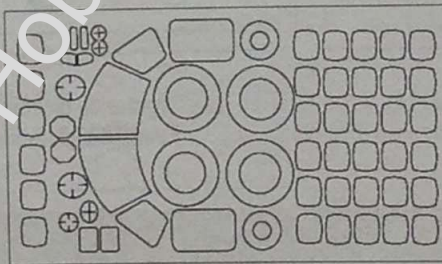

HUMBROL 19
YELLOW

COMPLETE SET

DECALS FOR TWO VERSIONS OF COLOURING

MASKS FOR PAINTING

P

213 DETAILS FOR ASSEMBLY OF ONE MODEL

■ PARTS NOT FOR USE

THE SCHEME OF ASSEMBLY

1 4x (59) 2x (72)
2x (75)

2 4 9 10 11 13 2x (71) 2x (73) 2x (80) 2x (107) 2x (P4) 2x (1)

3 6 7 8 12 97 138 2

4 46 48 55 64 65 66 67 70

5 47 49 55 64 65 66 67 70

6  1 2 2x 61 2x 131 34x 137

7  3 5 44 45

8  3 6 7

- 9 15 16 18 19 20 21 22 28
29 31 38 39 40 87 88 8

- 10 2x 81 110 114 120 123 124 125 2x P3 2x P5 2x P6 9

11  14 17 25 35 2x 113 116 117 119 2x 121 127 2x 130 136 P1 P2 4 5 10

12  23 24 26 27 33 34 36 37 8x 57 2x 58 2x 69 104 105 106 108 3x 109 111 2x 112 118 121 2x 122 125 127 2x 132 11