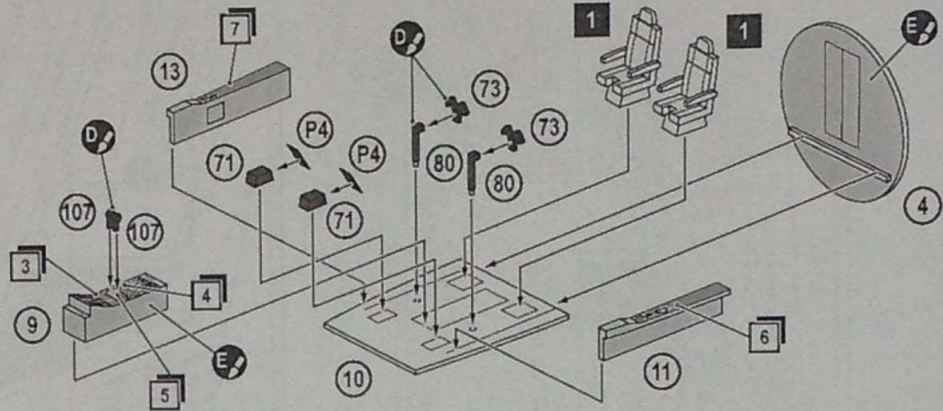

HUMBROL 19
YELLOW

COMPLETE SET

DECALS FOR TWO VERSIONS OF COLOURING

MASKS FOR PAINTING

P

213 DETAILS FOR ASSEMBLY OF ONE MODEL

■ PARTS NOT FOR USE

THE SCHEME OF ASSEMBLY

1 4x (59) 2x (72)
2x (75)

2 4 9 10 11 13 2x (71) 2x (73) 2x (80) 2x (107) 2x (P4) 2x (1)

3 6 7 8 12 97 138 2

4 46 48 55 64 65 66 67 70

5 47 49 55 64 65 66 67 70

6  1 2 2x 61 2x 131 34x 137

7  3 5 44 45

8  3 6 7