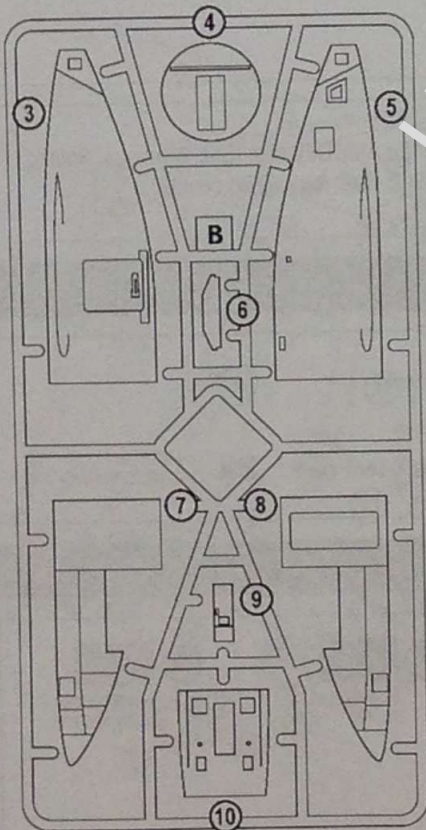

HUMBROL 19
YELLOW

COMPLETE SET

DECALS FOR TWO VERSIONS OF COLOURING

MASKS FOR PAINTING

P

213 DETAILS FOR ASSEMBLY OF ONE MODEL

■ PARTS NOT FOR USE

THE SCHEME OF ASSEMBLY

1 4x (59) 2x (72)
2x (75)

2 4 9 10 11 13 2x (71) 2x (73) 2x (80) 2x (107) 2x (P4) 2x (1)

3 6 7 8 12 97 138 2

4 46 48 55 64 65 66 67 70

5 47 49 55 64 65 66 67 70

6  1 2 2x 61 2x 131 34x 137

7  3 5 44 45

8  3 6 7

- 9 15 16 18 19 20 21 22 28
29 31 38 39 40 87 88 8

- 10 2x 81 110 114 120 123 124 125 2x P3 2x P5 2x P6 9

11  14 17 25 35 2x 113 116 117 119 2x 121 127 2x 130 136 P1 P2 4 5 10

12  23 24 26 27 33 34 36 37 8x 57 2x 58 2x 69 104 105 106 108 3x 109 111 2x 112 118 121 2x 122 125 127 2x 132 11