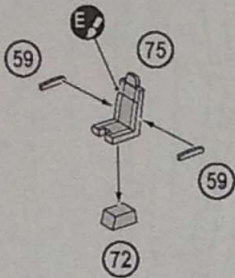

HUMBROL 19
YELLOW

COMPLETE SET

DECALS FOR TWO VERSIONS OF COLOURING

MASKS FOR PAINTING

P

213 DETAILS FOR ASSEMBLY OF ONE MODEL

■ PARTS NOT FOR USE

THE SCHEME OF ASSEMBLY

1 4x (59) 2x (72)
2x (75)

2 4 9 10 11 13 2x (71) 2x (73) 2x (80) 2x (107) 2x (P4) 2x (1)

3 6 7 8 12 97 138 2

4 46 48 55 64 65 66 67 70

5 47 49 55 64 65 66 67 70

6  1 2 2x 61 2x 131 34x 137

7  3 5 44 45

8  3 6 7