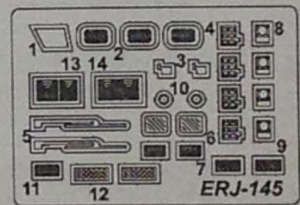

HUMBROL 19
YELLOW

COMPLETE SET

DECALS FOR TWO VERSIONS OF COLOURING

MASKS FOR PAINTING

P

213 DETAILS FOR ASSEMBLY OF ONE MODEL

■ PARTS NOT FOR USE

THE SCHEME OF ASSEMBLY

1 4x (59) 2x (72)
2x (75)

2 4 9 10 11 13 2x (71) 2x (73) 2x (80) 2x (107) 2x (P4) 2x (1)

3 6 7 8 12 97 138 2

4 46 48 55 64 65 66 67 70

5 47 49 55 64 65 66 67 70

6  1 2 2x 61 2x 131 34x 137

7  3 5 44 45

8  3 6 7

- 9 15 16 18 19 20 21 22 28
29 31 38 39 40 87 88 8

- 10 2x 81 110 114 120 123 124 125 2x P3 2x P5 2x P6 9

11  14 17 25 35 2x 113 116 117 119 2x 121 127 2x 130 136 P1 P2 4 5 10

12  23 24 26 27 33 34 36 37 8x 57 2x 58 2x 69 104 105 106 108 3x 109 111 2x 112 118 121 2x 122 125 127 2x 132 11