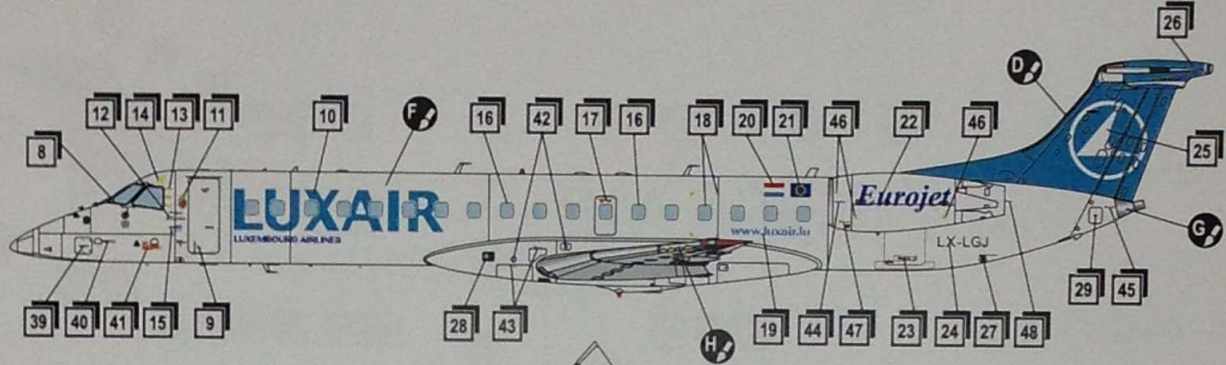

13 85 89 95 99 100 134 135

14 6x 74 2x 78 86 98 101 102 12 13

15 4x 62 4x 63 2x 76 4x 77 2x 82 83 84 90 91 93 94 P13 P14 14

THE SCHEME OF COLOURING

EMB-145LU

- A** HUMBROL 147 LIGHT GREY
- B** HUMBROL 19 RED
- C** HUMBROL 27002 POLISHED ALUMINIUM
- D** HUMBROL 33 BLACK
- F** HUMBROL 22 WHITE
- G** HUMBROL 53 GUNMETAL