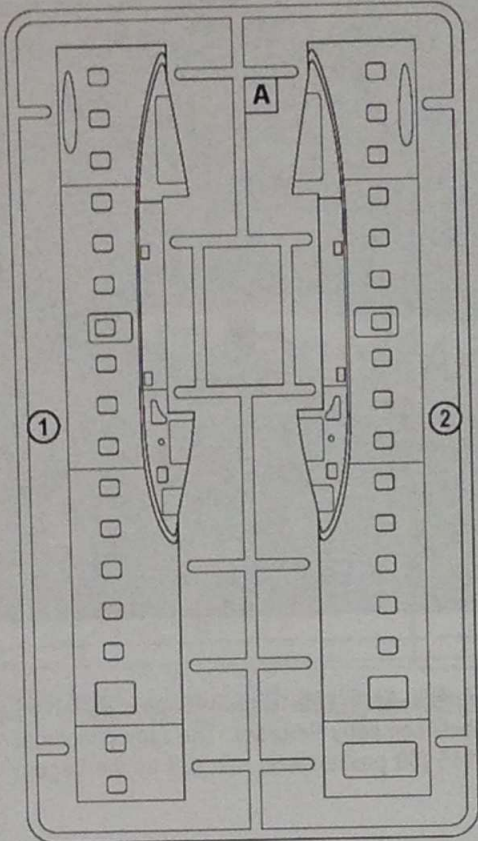

HUMBROL 19
YELLOW

COMPLETE SET

DECALS FOR TWO VERSIONS OF COLOURING

MASKS FOR PAINTING

P

213 DETAILS FOR ASSEMBLY OF ONE MODEL

■ PARTS NOT FOR USE

THE SCHEME OF ASSEMBLY