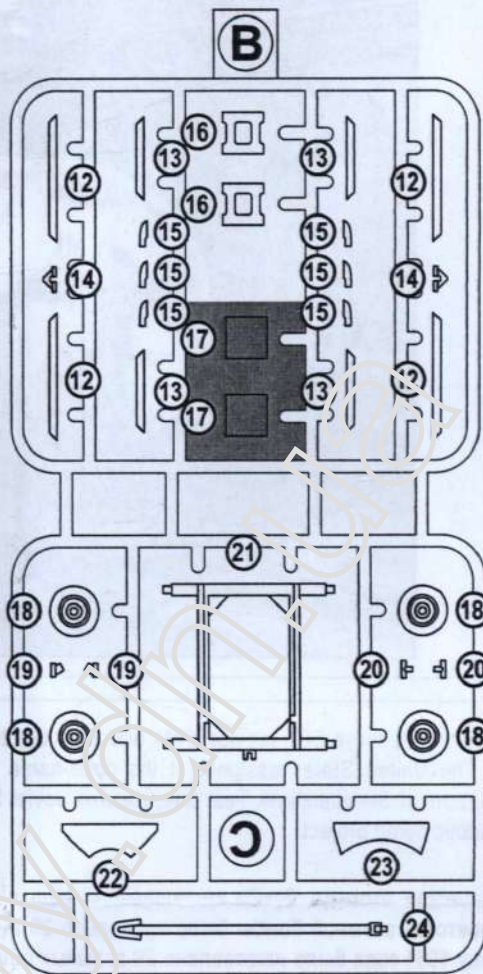

PLASTIC MODEL KITS
LIMITED EDITION
CAT.NO.NA72001

WIDTH : 21 mm
LENGTH : 48 mm
PARTS : 115 pieces
SCALE:1/72

 The RDS-1, also known as Izdeliye 501 (device 501) and First Lightning, was the nuclear bomb used in the Soviet Union's first nuclear weapon test. The United States assigned it the code-name Joe-1, in reference to Joseph Stalin. It was detonated on 29 August 1949 at 7:00 a.m. at Semipalatinsk Test Site, Kazakh Soviet Socialist Republic, after top-secret research and development as part of the Soviet atomic bomb project.

 DETACH WITH KNIFE
ОТДЕЛИТЬ НОЖОМ

2X QUANTITY OF OPERATIONS(PARTS)
КОЛИЧЕСТВО ОПЕРАЦИЙ(ДЕТАЛЕЙ)

USED PAINTS / ИСПОЛЬЗУЕМЫЕ КРАСКИ

A 
HUMBROL 33
BLACK
ЧЕРНЫЙ

B 
HUMBROL 19
RED
КРАСНЫЙ

C 
HUMBROL 145
GREY
СЕРЫЙ

D 
HUMBROL 102
OLIVE GREEN
ОЛИВ.-ЗЕЛЕНЫЙ

E 
HUMBROL 182
RUBBER
РЕЗИНА

F 
HUMBROL 24
YELLOW
ЖЕЛТЫЙ

G 
HUMBROL 27003
POLISHED STEEL
ПОЛИРОВАННАЯ СТАЛЬ

COMPLETE SET / КОМПЛЕКТНОСТЬ

115 DETAILS FOR ASSEMBLY OF ONE MODEL
115 ДЕТАЛЕЙ ДЛЯ СБОРКИ ОДНОЙ МОДЕЛИ

PARTS NOT FOR USE ПРИ СБОРКЕ
НЕ ИСПОЛЬЗУЮТСЯ

THE SCHEME OF ASSEMBLY / СХЕМА СБОРКИ

3 4x 5 2x 16 2

5 4x 3 4x 12 4x 13 4

4 4x P7 2x P8 3

6 4x 4

7 2x 10 11 2x 14 6x 15 2x 19

8 6x P3 8x P5 8x P6 7