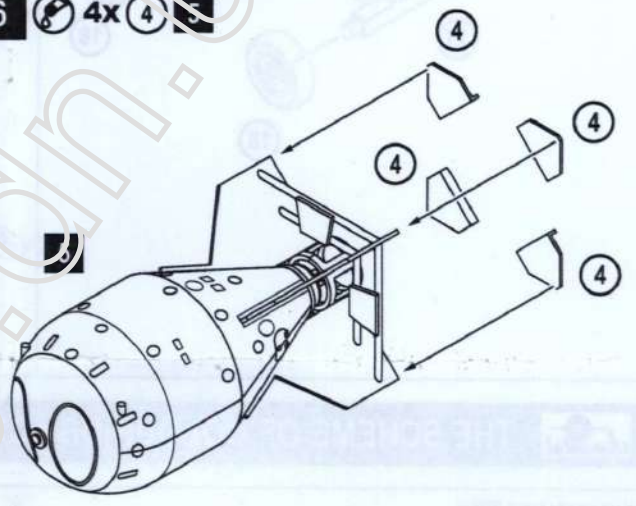

PLASTIC MODEL KITS
LIMITED EDITION
CAT.NO.NA72001

WIDTH : 21 mm
LENGTH : 48 mm
PARTS : 115 pieces
SCALE:1/72

 The RDS-1, also known as Izdeliye 501 (device 501) and First Lightning, was the nuclear bomb used in the Soviet Union's first nuclear weapon test. The United States assigned it the code-name Joe-1, in reference to Joseph Stalin. It was detonated on 29 August 1949 at 7:00 a.m. at Semipalatinsk Test Site, Kazakh Soviet Socialist Republic, after top-secret research and development as part of the Soviet atomic bomb project.

PARTS NOT FOR USE ПРИ СБОРКЕ
НЕ ИСПОЛЬЗУЮТСЯ

THE SCHEME OF ASSEMBLY / СХЕМА СБОРКИ

3 4x 5 2x 16 2

5 4x 3 4x 12 4x 13 4

4 4x P7 2x P8 3

6 4x 4

7 2x 10 11 2x 14 6x 15 2x 19

8 6x P3 8x P5 8x P6 7