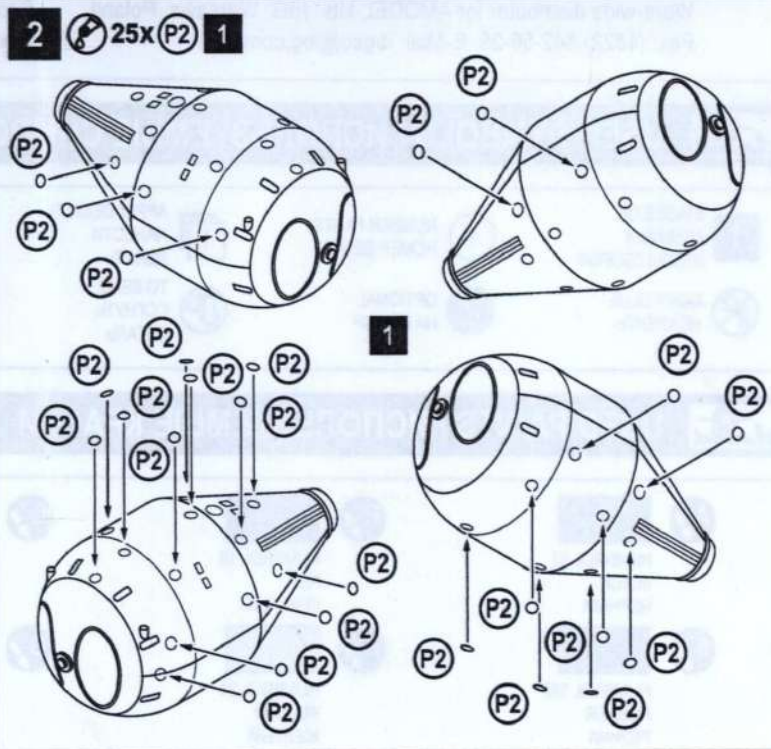

THE SCHEME OF ASSEMBLY / СХЕМА СБОРКИ