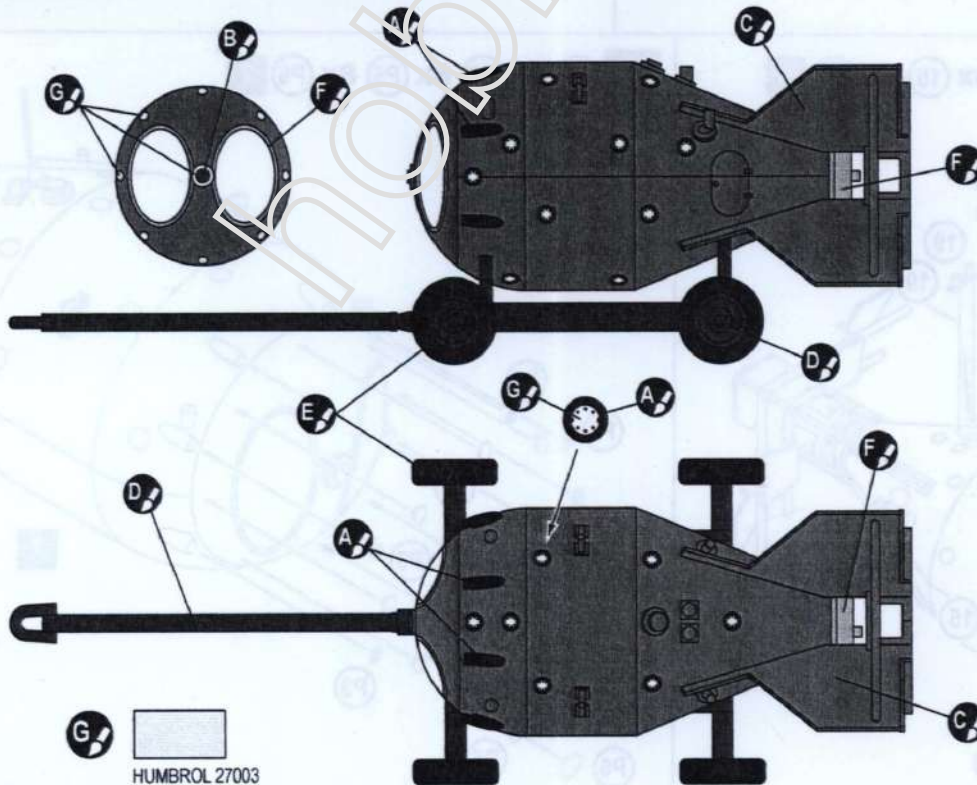

THE SCHEME OF COLOURING / СХЕМА ОКРАСКИ

Soviet atomic bomb RDS-1

- **A** HUMBROL 33
  BLACK
  ЧЕРНЫЙ
- **B** HUMBROL 19
  RED
  КРАСНЫЙ
- **C** HUMBROL 145
  GREY
  СЕРЫЙ
- **D** HUMBROL 102
  OLIVE GREEN
  ОЛИВ.-ЗЕЛЕНый
- **E** HUMBROL 182
  RUBBER
  РЕЗИНА
- **F** HUMBROL 24
  YELLOW
  ЖЕЛТЫЙ

G HUMBROL 27003
POLISHED STEEL
ПОЛИРОВАНАЯ СТАЛЬ