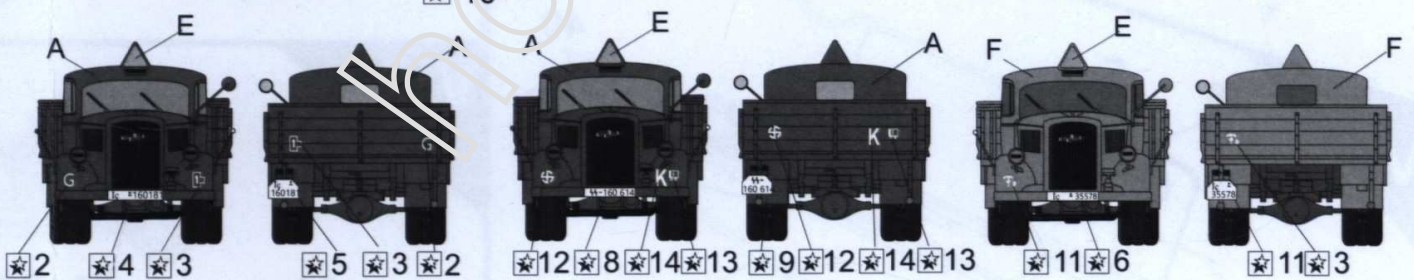

Type 2,5-32 1,5t, 21st . Panzer division, ,Benhazi . Africa 1942.

A	B	C	D	E	F
Pancer Grey	Wood	Steel	Black	Yellow	Sand
Humbrol 67 Revell 78 Tamyia XF 63	Humbrol 110 Vallejo 825 Tamyia XF 55	Humbrol 27003 Revell 91 Vallejo 864	Humbrol 33 Revell 08 Tamyia XF 01	Humbrol 24 Revell 15 Tamyia XF 08	Humbrol 63 Revell 16 Tamyia XF 59