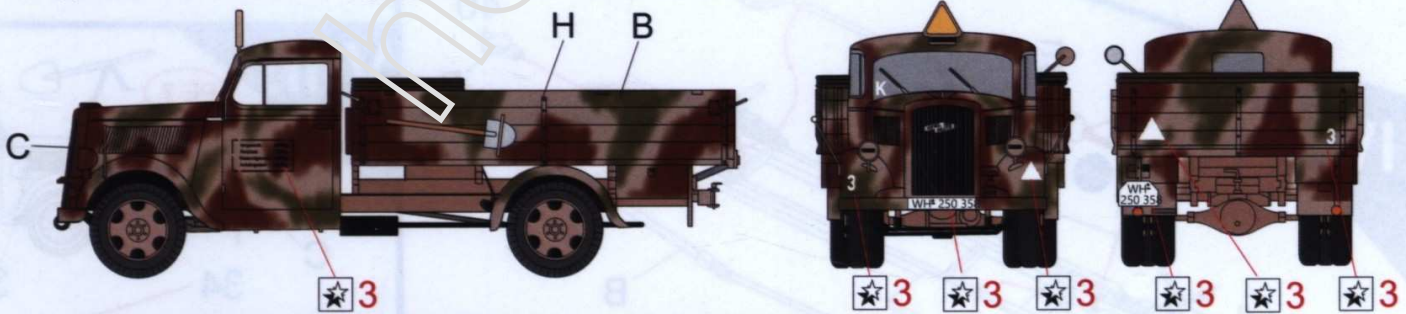

Type 2,5-32 1,5t, unknown unit, Luftwaffe airbase Bayde, North France 1942.

Type 2,5-32 1,5t, Motorized infantry, Brest, France 1944.

Type 2,5-32 1,5t, NJG/1, 2end Regiment, North France 1942.

Type 2,5-32 1,5t, Panzergruppe Kleist, France 1943.