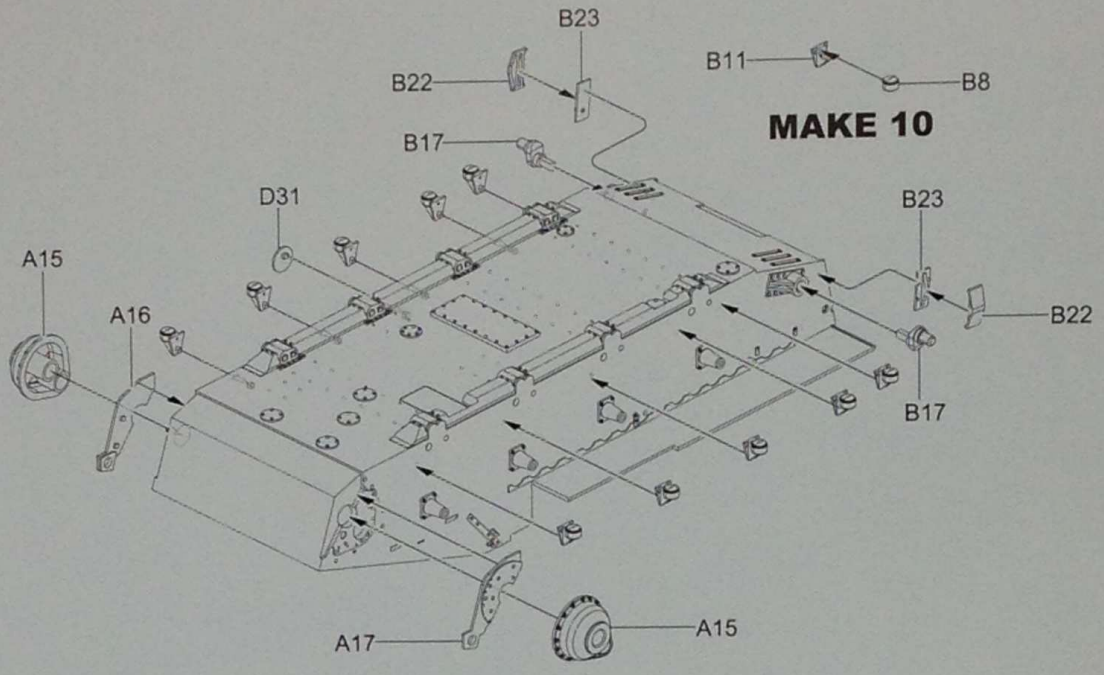

1

MAKE 10

2

A MAKE 2

B MAKE 2

C MAKE 2

D MAKE 4

E MAKE 4

MAKE 8