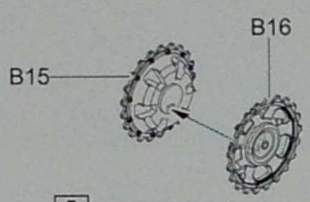

MAKE 10

2

A MAKE 2