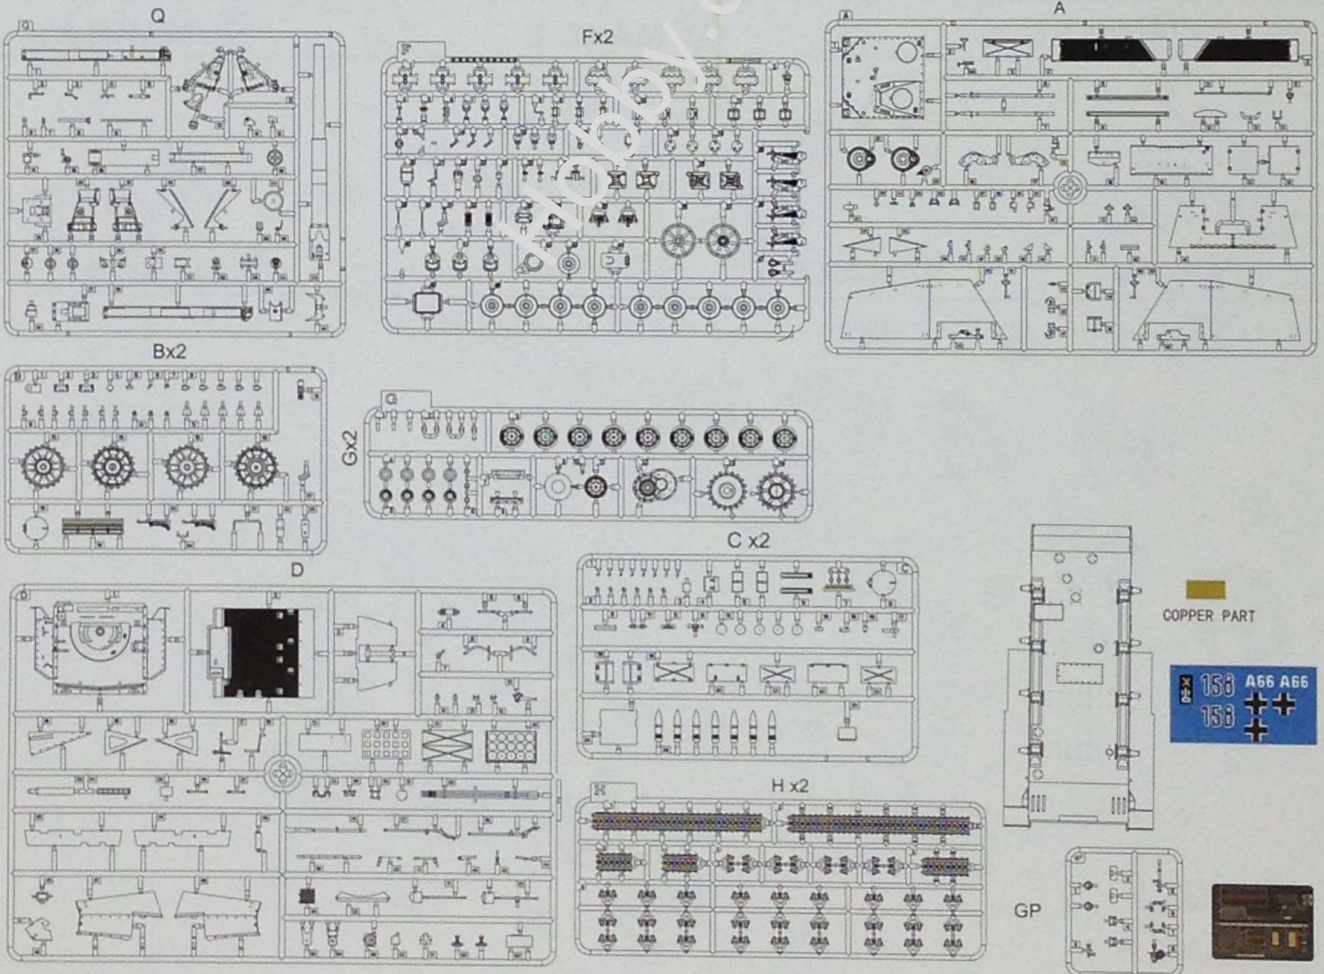

Border

EARLY PRODUCTION

HUMMEL

15cm s.FH 18/1 Hummel Sd.Kfz.165

野鋒 150mm 自行榴弾砲 初期型
ドイツ軍 Sd.Kfz.165 フンメル 自走砲 初期生産型

1/35
SCALE
BT-032