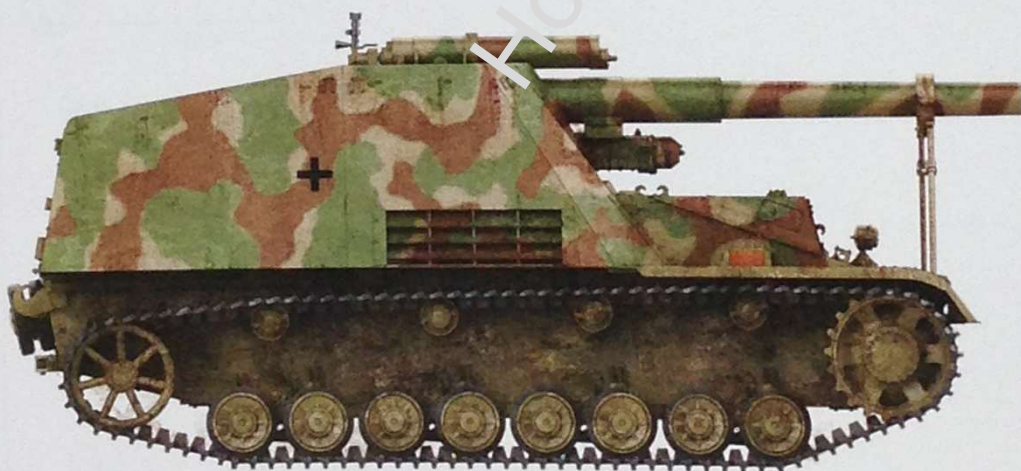

CU007

RAL8002
土红
Earth Red

CV018

RAL6007
德军橄榄绿(偏差)
Ger Olive Green(vari)

CV017

RAL7028(44)
暗黄(44)
Dark Yellow