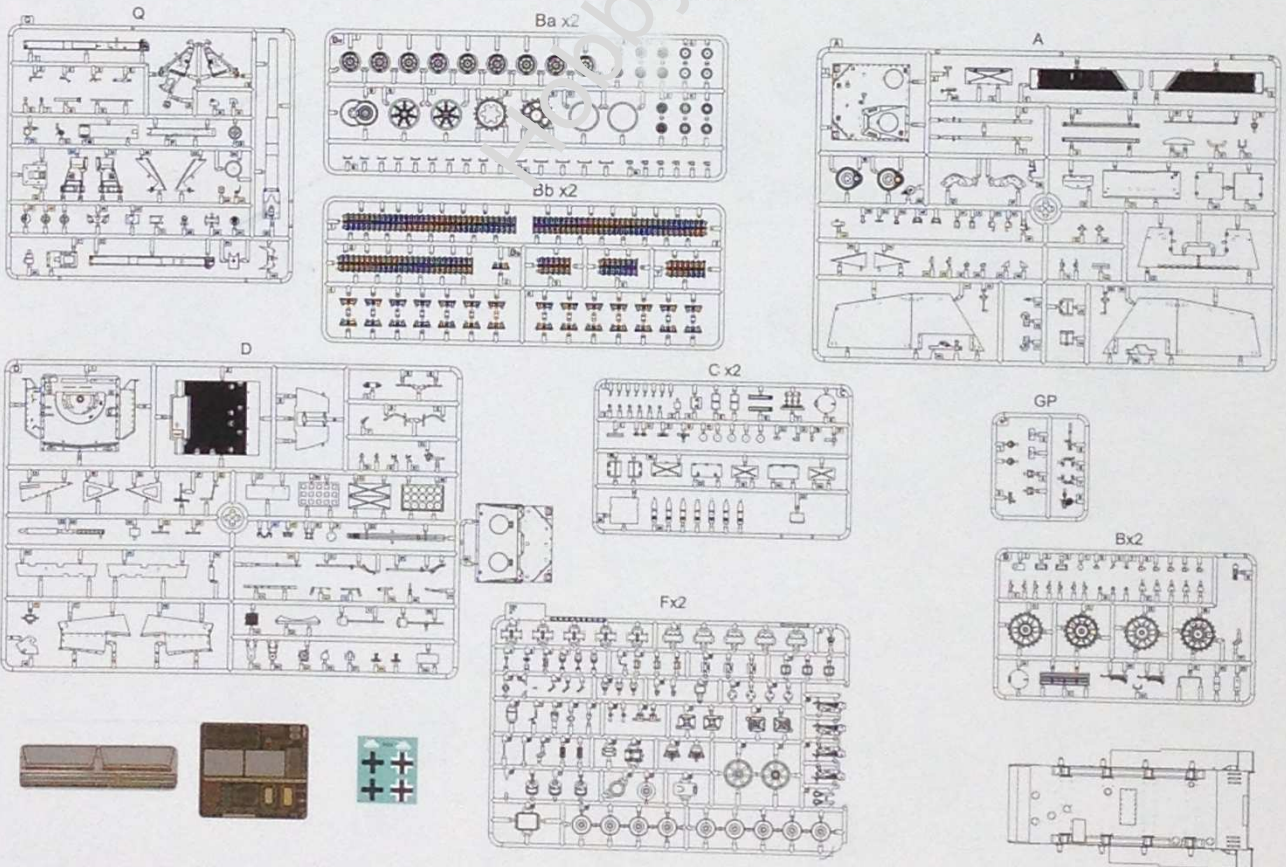

Metal Gun Barrel Includ