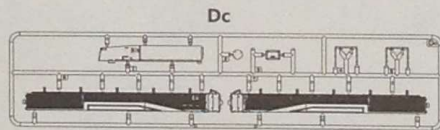

Border

KUGELBLITZ FLAK PANZER IV

[MK103 Doppelflak 30MM]

球形闪电自行防空炮 ドイツ軍IV号対空戦車

1/35
SCALE
BT-039

部品图 Parts

Wire rope