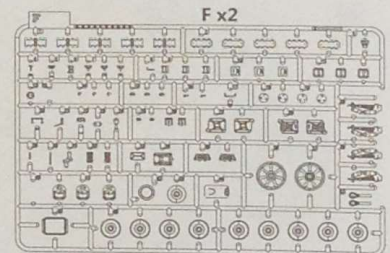

Border

KUGELBLITZ FLAK PANZER IV

[MK103 Doppelflak 30MM]

球形闪电自行防空炮 ドイツ軍IV号対空戦車

1/35
SCALE
BT-039

部品图 Parts

Wire rope