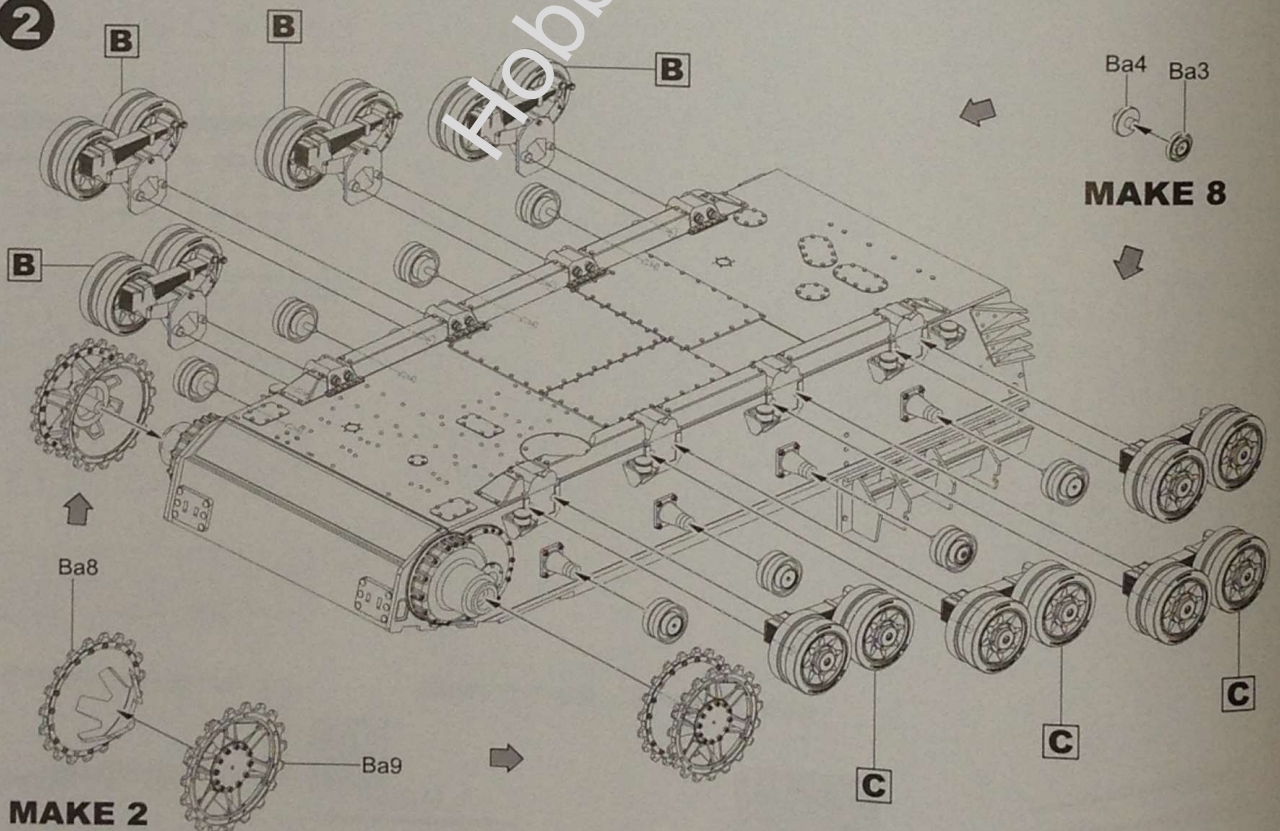

Border

KUGELBLITZ FLAK PANZER IV

[MK103 Doppelflak 30MM]

球形闪电自行防空炮 ドイツ軍IV号対空戦車

1/35
SCALE
BT-039

- ◆ 280 PARTS BY PARTS OF 1/35 SCALE PARTS INCLUDED
- ◆ ALL HATCHES CAN BE OPENED
- ◆ EASY TO ASSEMBLE, LONG-LENGTH TRACKS
- ◆ INCLUDES 5 COPPER ULTRA-PRECISE METAL RARIBELS
- ◆ INCLUDES JERRY CAN WITH A BUCKET, 134 TRACKS, TOOLBOX, HELMET, PACKAGE AND OTHER CARRIERS
- ◆ THE ENTIRE TURRET CAN BE ROTATED 360° AND TILTED UP AND DOWN

◆ READY TO ASSEMBLE PRECISION MODEL KIT ◆ GOOD MODELING SKILLS HELPFUL IF UNDER 14 YEARS OF AGE ◆ MODEL MAY VARY FROM IMAGE ON BOX ◆ CEMENT AND PAINT NOT INCLUDED

部品图 Parts

Wire rope

1

2

3

4

MAKE 2