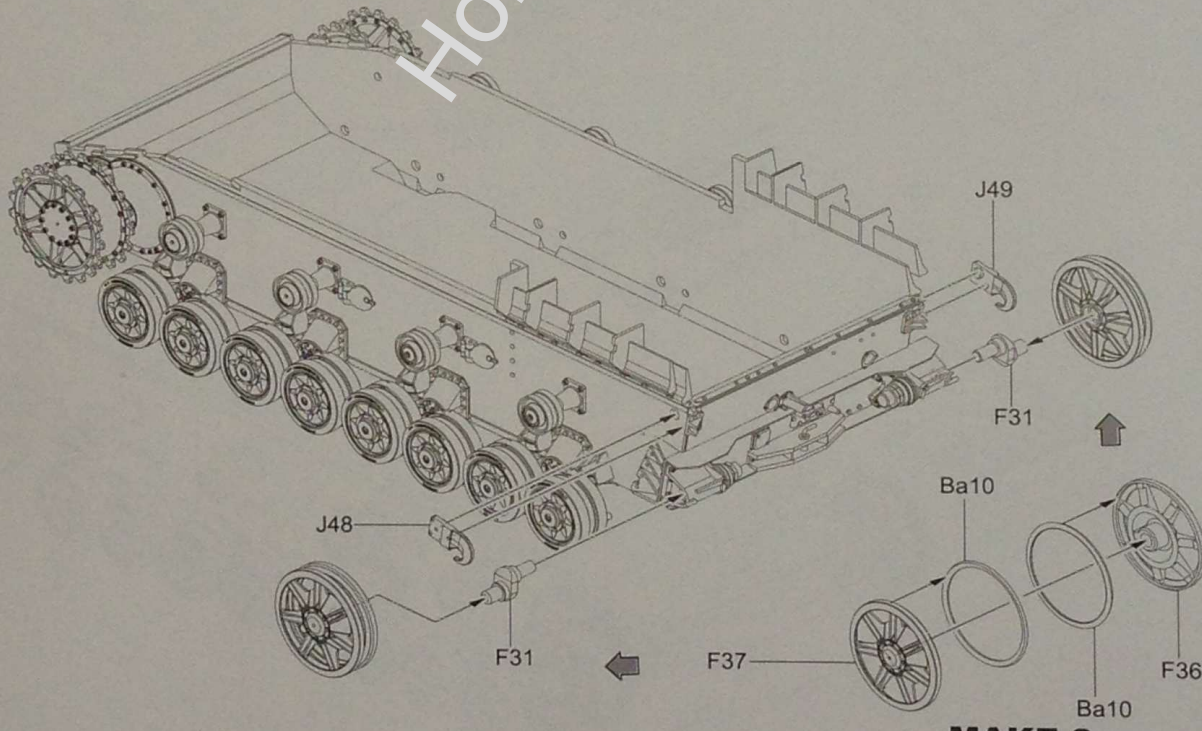

Border

KUGELBLITZ FLAK PANZER IV

[MK103 Doppelflak 30MM]

球形闪电自行防空炮 ドイツ軍IV号対空戦車

1/35
SCALE
BT-039

- ◆ 280 PARTS BY PARTS OF 1/35 SCALE PARTS INCLUDED
- ◆ ALL HATCHES CAN BE OPENED
- ◆ EASY TO ASSEMBLE, LONG-LENGTH TRACKS
- ◆ INCLUDES 5 COPPER ULTRA-PRECISE METAL RARIBELS
- ◆ INCLUDES JERRY CAN WITH A BUCKET, 134 TRACKS, TOOLBOX, HELMET, PACKAGE AND OTHER CARRIERS
- ◆ THE ENTIRE TURRET CAN BE ROTATED 360° AND TILTED UP AND DOWN

◆ READY TO ASSEMBLE PRECISION MODEL KIT ◆ GOOD MODELING SKILLS HELPFUL IF UNDER 14 YEARS OF AGE ◆ MODEL MAY VARY FROM IMAGE ON BOX ◆ CEMENT AND PAINT NOT INCLUDED

部品图 Parts

Wire rope

1

2

3

4

MAKE 2

11

12

13

14

15

16

17

18