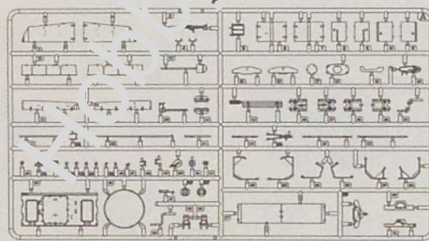

Border

KUGELBLITZ FLAK PANZER IV

[MK103 Doppelflak 30MM]

球形闪电自行防空炮 ドイツ軍IV号対空戦車

1/35
SCALE
BT-039

部品图 Parts

Wire rope