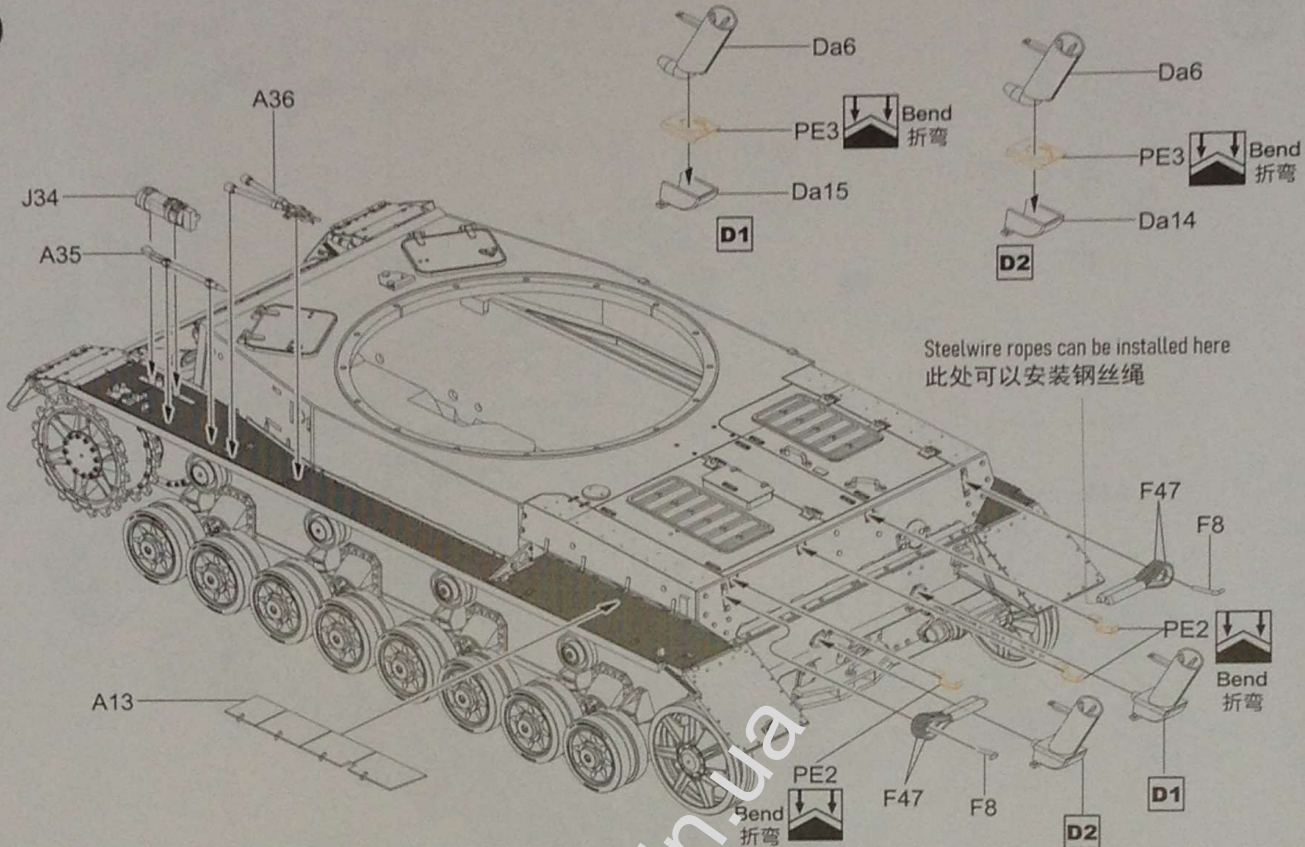

Border

KUGELBLITZ FLAK PANZER IV

[MK103 Doppelflak 30MM]

球形闪电自行防空炮 ドイツ軍IV号対空戦車

1/35
SCALE
BT-039

- ◆ 280 PARTS BY PARTS OF 1/35 SCALE PARTS INCLUDED
- ◆ ALL HATCHES CAN BE OPENED
- ◆ EASY TO ASSEMBLE, LONG-LENGTH TRACKS
- ◆ INCLUDES 5 COPPER ULTRA-PRECISE METAL RARIBELS
- ◆ INCLUDES JERRY CAN WITH A BUCKET, 134 TRACKS, TOOLBOX, HELMET, PACKAGE AND OTHER CARRIERS
- ◆ THE ENTIRE TURRET CAN BE ROTATED 360° AND TILTED UP AND DOWN

11

12

13

14

15

16

17

18