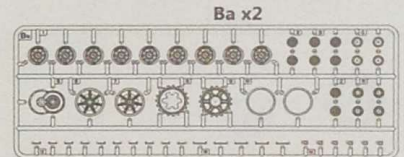

Border

KUGELBLITZ FLAK PANZER IV

[MK103 Doppelflak 30MM]

球形闪电自行防空炮 ドイツ軍IV号対空戦車

1/35
SCALE
BT-039

部品图 Parts

Wire rope