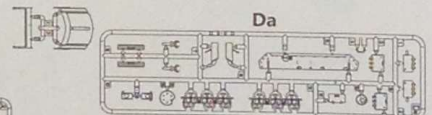

Border

KUGELBLITZ FLAK PANZER IV

[MK103 Doppelflak 30MM]

球形闪电自行防空炮 ドイツ軍IV号対空戦車

1/35
SCALE
BT-039

部品图 Parts

Wire rope