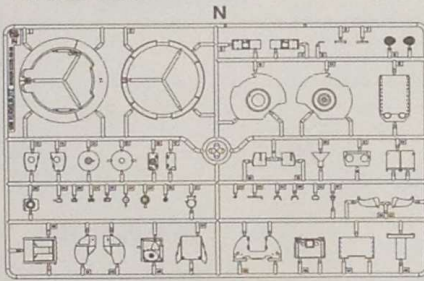

Border

KUGELBLITZ FLAK PANZER IV

[MK103 Doppelflak 30MM]

球形闪电自行防空炮 ドイツ軍IV号対空戦車

1/35
SCALE
BT-039

部品图 Parts

Wire rope