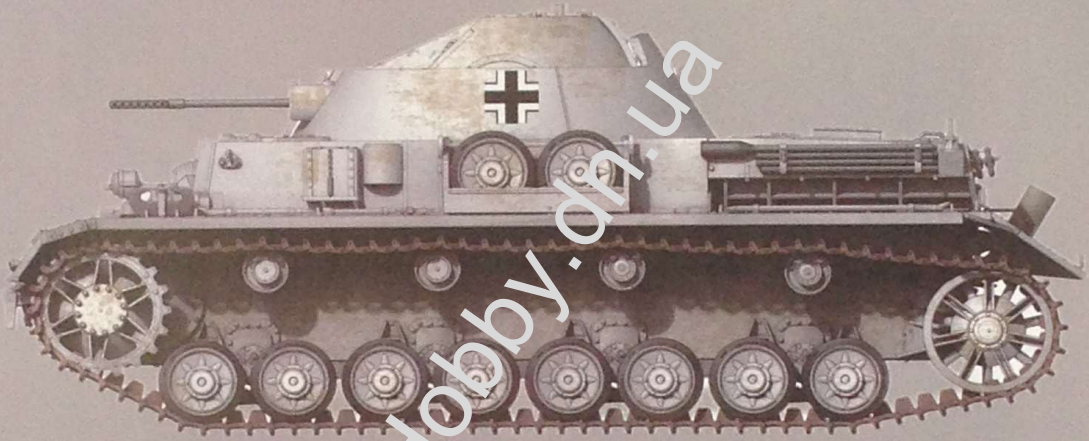

Border

WWW.BORDERMODEL.COM