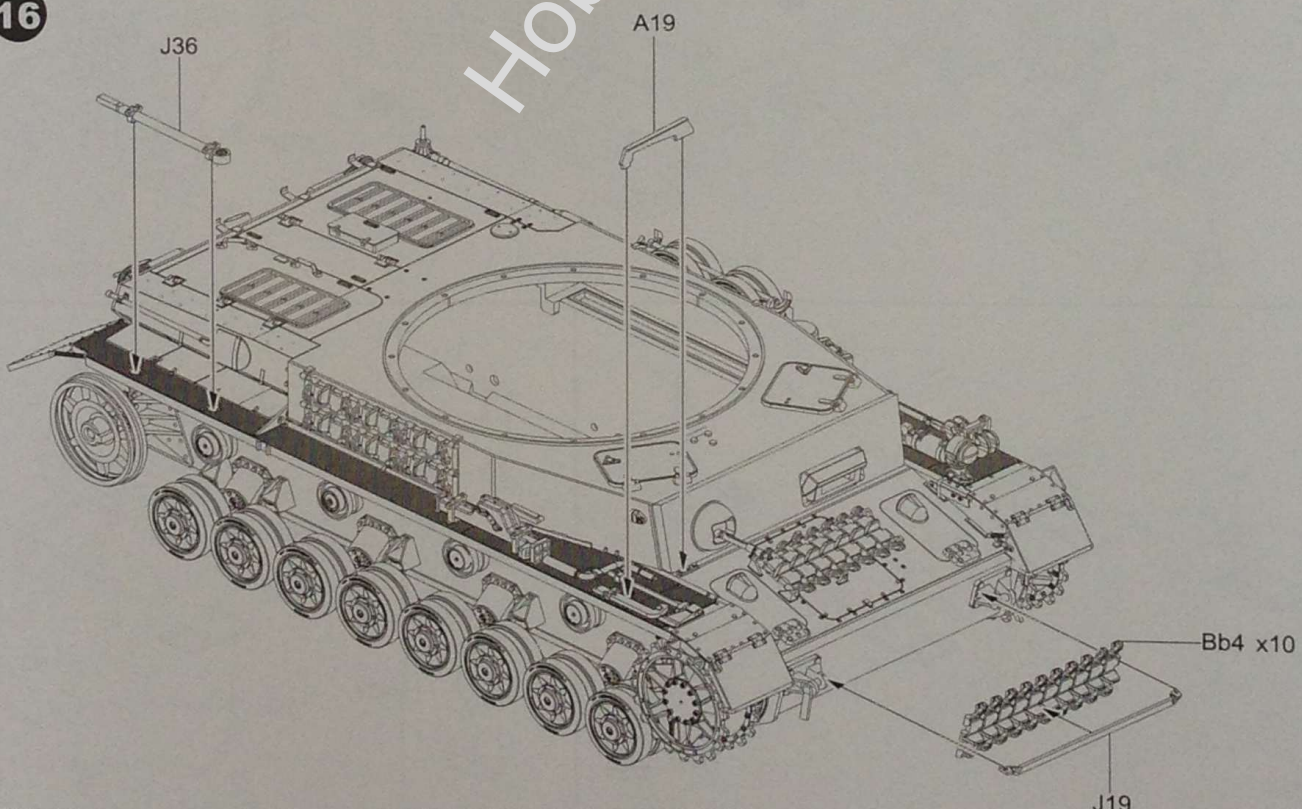

Border

KUGELBLITZ FLAK PANZER IV

[MK103 Doppelflak 30MM]

球形闪电自行防空炮 ドイツ軍IV号対空戦車

1/35
SCALE
BT-039

- ◆ 280 PARTS BY PARTS OF 1/35 SCALE PARTS INCLUDED
- ◆ ALL HATCHES CAN BE OPENED
- ◆ EASY TO ASSEMBLE, LONG-LENGTH TRACKS
- ◆ INCLUDES 5 COPPER ULTRA-PRECISE METAL RARIBELS
- ◆ INCLUDES JERRY CAN WITH A BUCKET, 134 TRACKS, TOOLBOX, HELMET, PACKAGE AND OTHER CARRIERS
- ◆ THE ENTIRE TURRET CAN BE ROTATED 360° AND TILTED UP AND DOWN

11

12

13

14

15

16

17

18