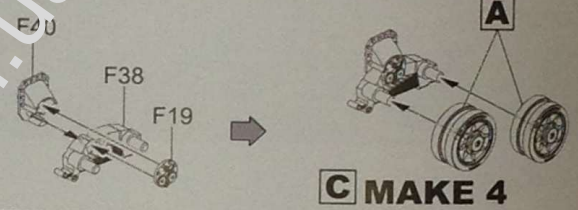

Border

KUGELBLITZ FLAK PANZER IV

[MK103 Doppelflak 30MM]

球形闪电自行防空炮 ドイツ軍IV号対空戦車

1/35
SCALE
BT-039

- ◆ 280 PARTS BY PARTS OF 1/35 SCALE PARTS INCLUDED
- ◆ ALL HATCHES CAN BE OPENED
- ◆ EASY TO ASSEMBLE, LONG-LENGTH TRACKS
- ◆ INCLUDES 5 COPPER ULTRA-PRECISE METAL RARIBELS
- ◆ INCLUDES JERRY CAN WITH A BUCKET, 134 TRACKS, TOOLBOX, HELMET, PACKAGE AND OTHER CARRIERS
- ◆ THE ENTIRE TURRET CAN BE ROTATED 360° AND TILTED UP AND DOWN

◆ READY TO ASSEMBLE PRECISION MODEL KIT ◆ GOOD MODELING SKILLS HELPFUL IF UNDER 14 YEARS OF AGE ◆ MODEL MAY VARY FROM IMAGE ON BOX ◆ CEMENT AND PAINT NOT INCLUDED

部品图 Parts

Wire rope

1

2

3

4

MAKE 2