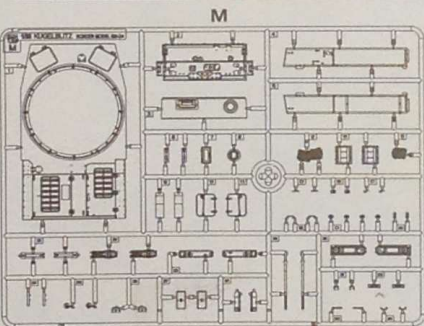

Border

KUGELBLITZ FLAK PANZER IV

[MK103 Doppelflak 30MM]

球形闪电自行防空炮 ドイツ軍IV号対空戦車

1/35
SCALE
BT-039

部品图 Parts

Wire rope