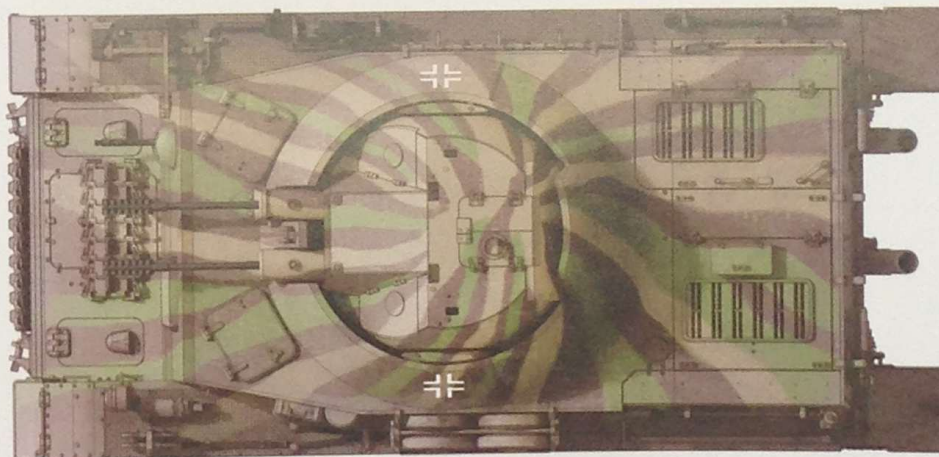

A.MIG-037 New Wood   A.MIG-033 Rubber & Tires

A.MIG-003 RAL 6011 RESEDAGRÜN

A.MIG-015 RAL 8017 SCHOKOBRAUN

A.MIG-011

A.MIG-003

A.MIG-035 Gun Metal

A.MIG-035 Dark Tracks

A.MIG-011 RAL 7028 DUNKELGELB AUS '44 DG I

A.MIG-035

A.MIG-037

A.MIG-031

A.MIG-015

A.MIG-035