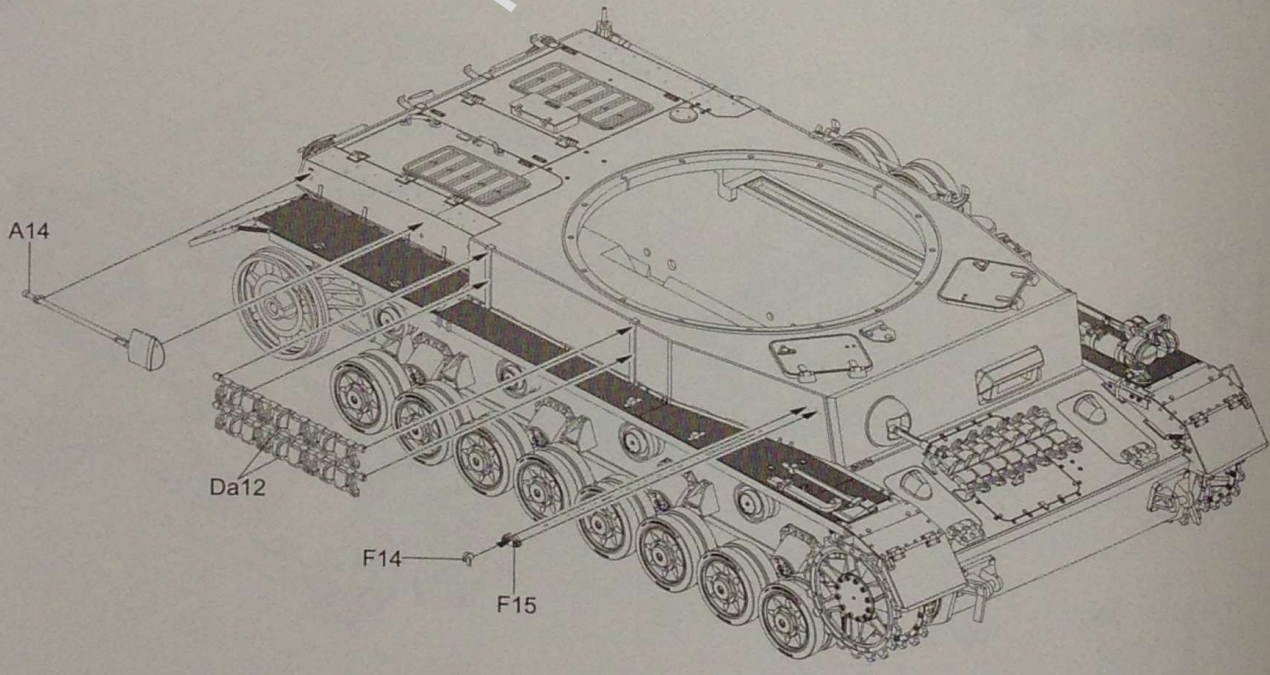

Border

KUGELBLITZ FLAK PANZER IV

[MK103 Doppelflak 30MM]

球形闪电自行防空炮 ドイツ軍IV号対空戦車

1/35
SCALE
BT-039

- ◆ 280 PARTS BY PARTS OF 1/35 SCALE PARTS INCLUDED
- ◆ ALL HATCHES CAN BE OPENED
- ◆ EASY TO ASSEMBLE, LONG-LENGTH TRACKS
- ◆ INCLUDES 5 COPPER ULTRA-PRECISE METAL RARIBELS
- ◆ INCLUDES JERRY CAN WITH A BUCKET, 134 TRACKS, TOOLBOX, HELMET, PACKAGE AND OTHER CARRIERS
- ◆ THE ENTIRE TURRET CAN BE ROTATED 360° AND TILTED UP AND DOWN

11

12

13

14

15

16

17

18