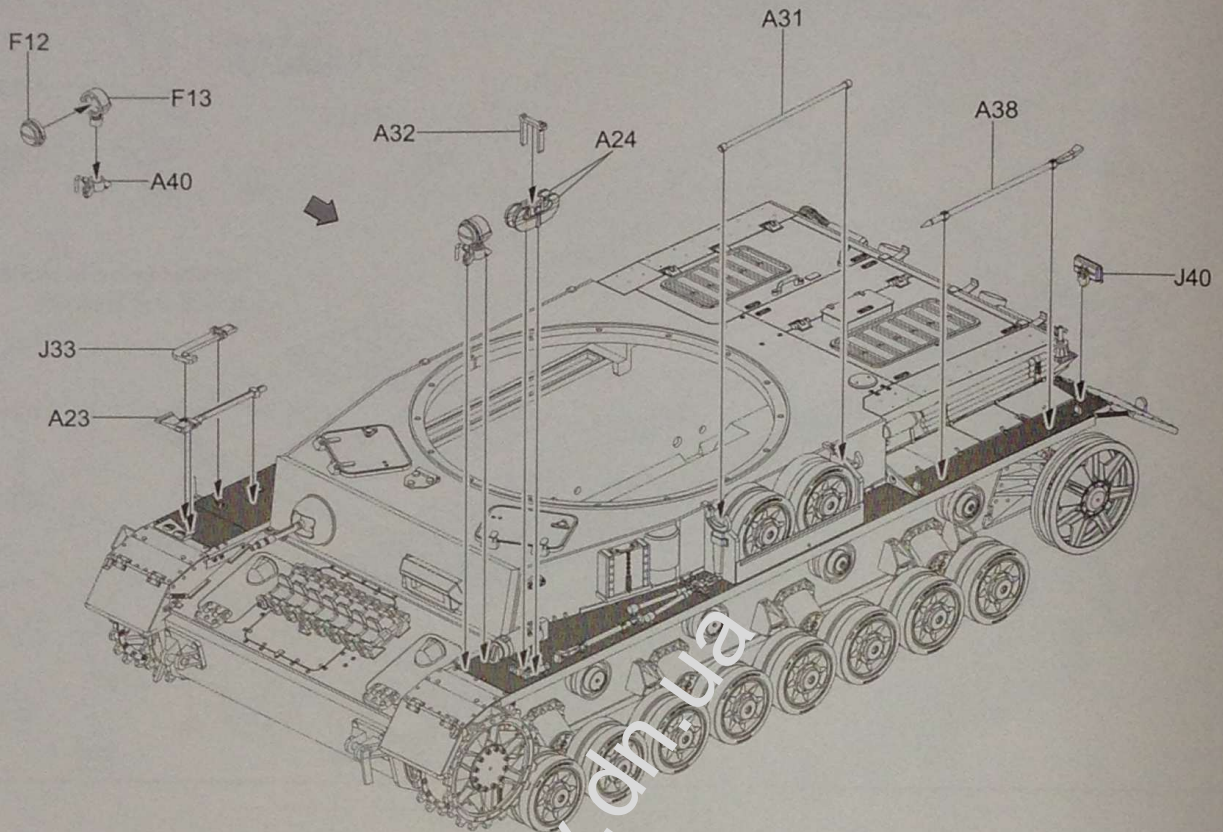

Border

KUGELBLITZ FLAK PANZER IV

[MK103 Doppelflak 30MM]

球形闪电自行防空炮 ドイツ軍IV号対空戦車

1/35
SCALE
BT-039

- ◆ 280 PARTS BY PARTS OF 1/35 SCALE PARTS INCLUDED
- ◆ ALL HATCHES CAN BE OPENED
- ◆ EASY TO ASSEMBLE, LONG-LENGTH TRACKS
- ◆ INCLUDES 5 COPPER ULTRA-PRECISE METAL RARIBELS
- ◆ INCLUDES JERRY CAN WITH A BUCKET, 134 TRACKS, TOOLBOX, HELMET, PACKAGE AND OTHER CARRIERS
- ◆ THE ENTIRE TURRET CAN BE ROTATED 360° AND TILTED UP AND DOWN

◆ READY TO ASSEMBLE PRECISION MODEL KIT ◆ GOOD MODELING SKILLS HELPFUL IF UNDER 14 YEARS OF AGE ◆ MODEL MAY VARY FROM IMAGE ON BOX ◆ CEMENT AND PAINT NOT INCLUDED

部品图 Parts

Wire rope

1

2

3

4

MAKE 2

11

12

13

14

15

16

17

18