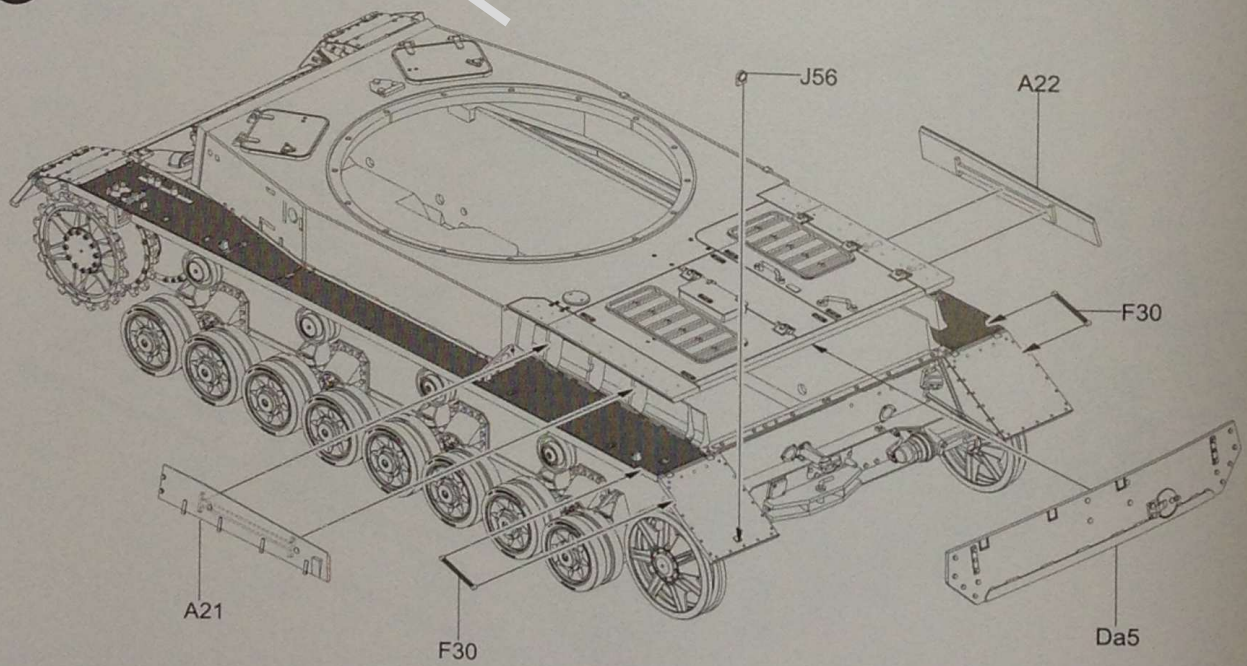

Border

KUGELBLITZ FLAK PANZER IV

[MK103 Doppelflak 30MM]

球形闪电自行防空炮 ドイツ軍IV号対空戦車

1/35
SCALE
BT-039

- ◆ 280 PARTS BY PARTS OF 1/35 SCALE PARTS INCLUDED
- ◆ ALL HATCHES CAN BE OPENED
- ◆ EASY TO ASSEMBLE, LONG-LENGTH TRACKS
- ◆ INCLUDES 5 COPPER ULTRA-PRECISE METAL RARIBELS
- ◆ INCLUDES JERRY CAN WITH A BUCKET, 134 TRACKS, TOOLBOX, HELMET, PACKAGE AND OTHER CARRIERS
- ◆ THE ENTIRE TURRET CAN BE ROTATED 360° AND TILTED UP AND DOWN

11

12

13

14

15

16

17

18