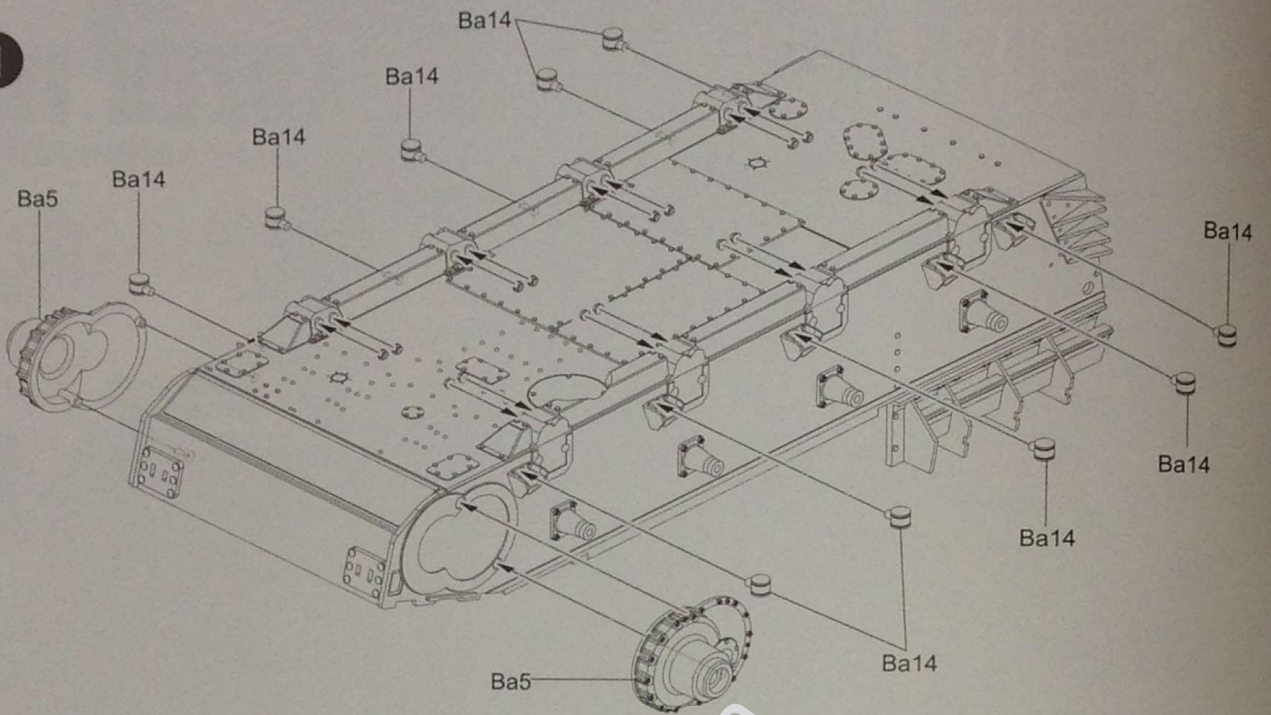

Border

KUGELBLITZ FLAK PANZER IV

[MK103 Doppelflak 30MM]

球形闪电自行防空炮 ドイツ軍IV号対空戦車

1/35
SCALE
BT-039

- ◆ 280 PARTS BY PARTS OF 1/35 SCALE PARTS INCLUDED
- ◆ ALL HATCHES CAN BE OPENED
- ◆ EASY TO ASSEMBLE, LONG-LENGTH TRACKS
- ◆ INCLUDES 5 COPPER ULTRA-PRECISE METAL RARIBELS
- ◆ INCLUDES JERRY CAN WITH A BUCKET, 134 TRACKS, TOOLBOX, HELMET, PACKAGE AND OTHER CARRIERS
- ◆ THE ENTIRE TURRET CAN BE ROTATED 360° AND TILTED UP AND DOWN

◆ READY TO ASSEMBLE PRECISION MODEL KIT ◆ GOOD MODELING SKILLS HELPFUL IF UNDER 14 YEARS OF AGE ◆ MODEL MAY VARY FROM IMAGE ON BOX ◆ CEMENT AND PAINT NOT INCLUDED

部品图 Parts

Wire rope

1

2

3

4

MAKE 2