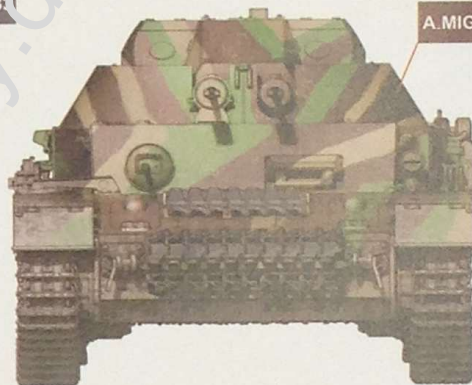

A.MIG-037 New Wood   A.MIG-033 Rubber & Tires

A.MIG-003 RAL 6011 RESEDAGRÜN

A.MIG-015 RAL 8017 SCHOKOBRAUN

A.MIG-011

A.MIG-003

A.MIG-035 Gun Metal

A.MIG-035 Dark Tracks

A.MIG-011 RAL 7028 DUNKELGELB AUS '44 DG I

A.MIG-035

A.MIG-037

A.MIG-031

A.MIG-015

A.MIG-035