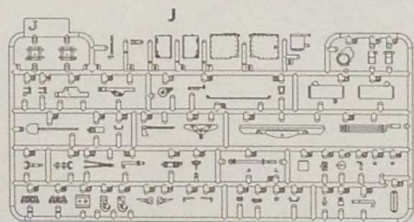

Border

KUGELBLITZ FLAK PANZER IV

[MK103 Doppelflak 30MM]

球形闪电自行防空炮 ドイツ軍IV号対空戦車

1/35
SCALE
BT-039

部品图 Parts

Wire rope