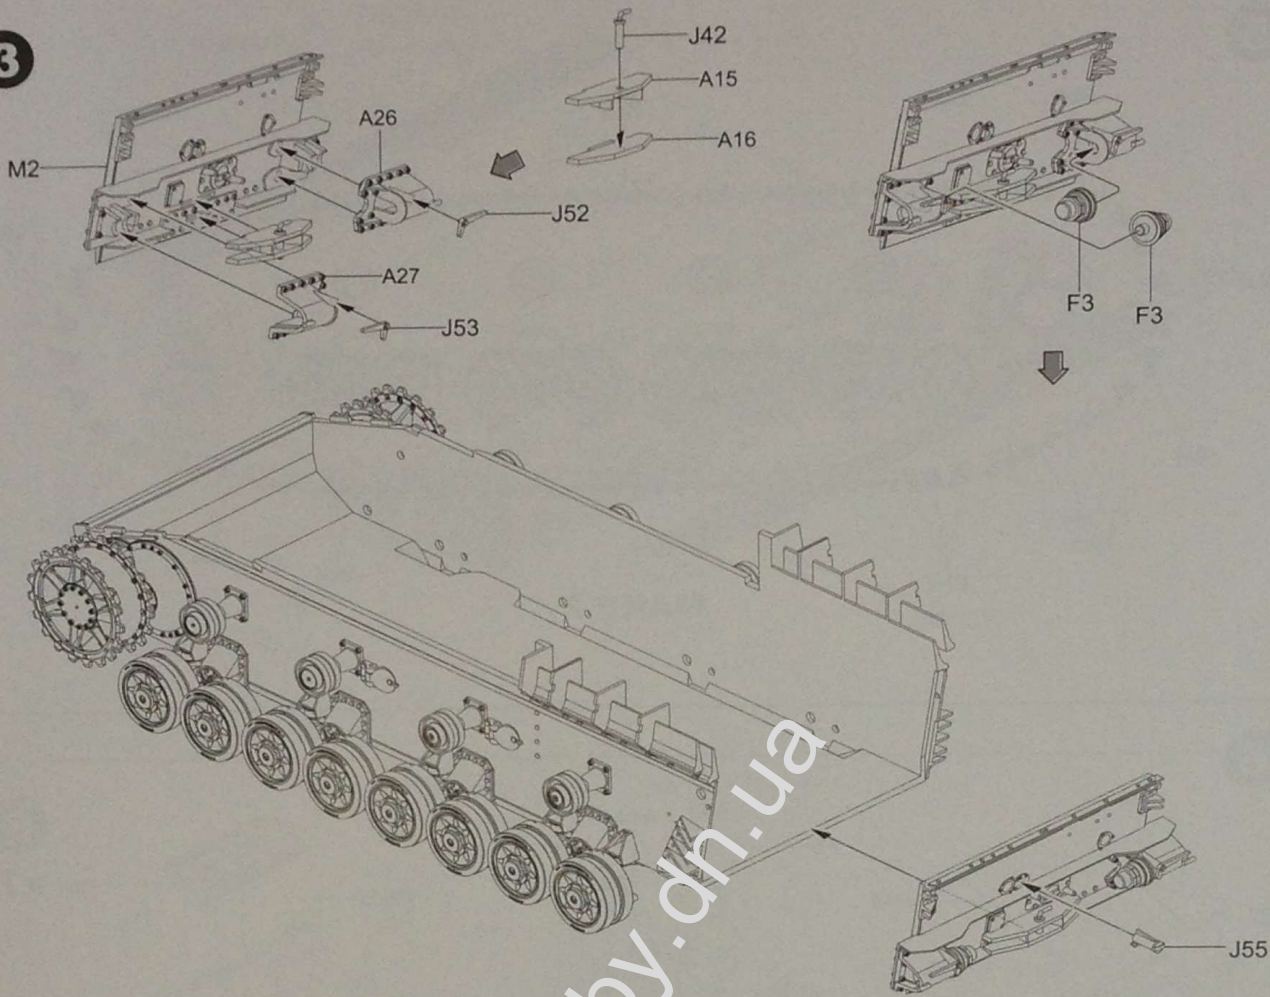

Border

KUGELBLITZ FLAK PANZER IV

[MK103 Doppelflak 30MM]

球形闪电自行防空炮 ドイツ軍IV号対空戦車

1/35
SCALE
BT-039

- ◆ 280 PARTS BY PARTS OF 1/35 SCALE PARTS INCLUDED
- ◆ ALL HATCHES CAN BE OPENED
- ◆ EASY TO ASSEMBLE, LONG-LENGTH TRACKS
- ◆ INCLUDES 5 COPPER ULTRA-PRECISE METAL RARIBELS
- ◆ INCLUDES JERRY CAN WITH A BUCKET, 134 TRACKS, TOOLBOX, HELMET, PACKAGE AND OTHER CARRIERS
- ◆ THE ENTIRE TURRET CAN BE ROTATED 360° AND TILTED UP AND DOWN

◆ READY TO ASSEMBLE PRECISION MODEL KIT ◆ GOOD MODELING SKILLS HELPFUL IF UNDER 14 YEARS OF AGE ◆ MODEL MAY VARY FROM IMAGE ON BOX ◆ CEMENT AND PAINT NOT INCLUDED

部品图 Parts

Wire rope

1

2

3

4

MAKE 2

11

12

13

14

15

16

17

18