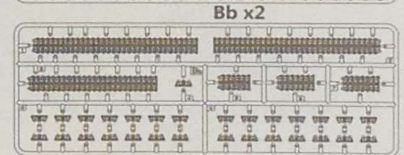

Border

KUGELBLITZ FLAK PANZER IV

[MK103 Doppelflak 30MM]

球形闪电自行防空炮 ドイツ軍IV号対空戦車

1/35
SCALE
BT-039

部品图 Parts

Wire rope