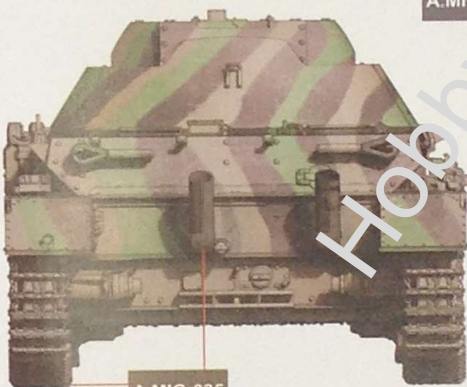

A.MIG-037 New Wood   A.MIG-033 Rubber & Tires

A.MIG-003 RAL 6011 RESEDAGRÜN

A.MIG-015 RAL 8017 SCHOKOBRAUN

A.MIG-011

A.MIG-003

A.MIG-035 Gun Metal

A.MIG-035 Dark Tracks

A.MIG-011 RAL 7028 DUNKELGELB AUS '44 DG I

A.MIG-035

A.MIG-037

A.MIG-031

A.MIG-015

A.MIG-035