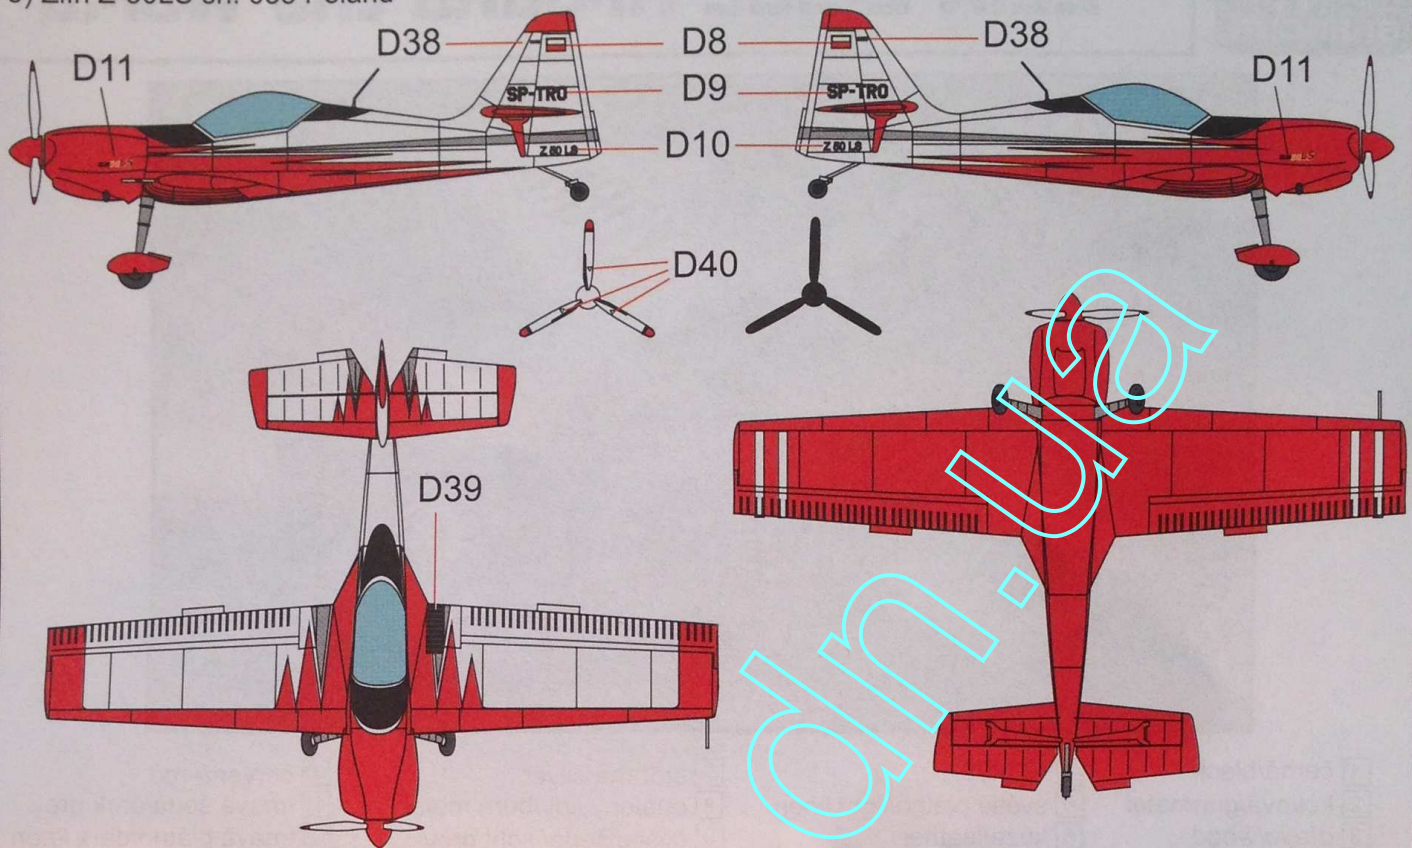

White Red Silver Black

5) Zlín Z-50LS sn. 055 Poland