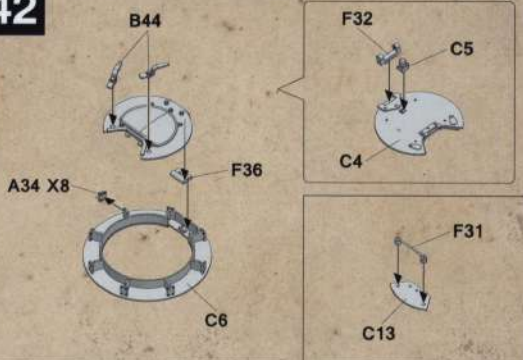

Painting and Marking Guide

Sturmgeschütz-Batterie 742, Northern Finland, July 1943

- A.M.G.-0001 Rubber & Tire
- A.M.G.-0002 Gun Barrel
- A.M.G.-0003 Gun Wheel
- A.M.G.-0004 Gun Wheel
- A.M.G.-0005 Digital Paints (Green)
- A.M.G.-0006 Psk. 7028 (Kamouflage)
- A.M.G.-0007 Psk. 7028 (Kamouflage) (Red 1943)