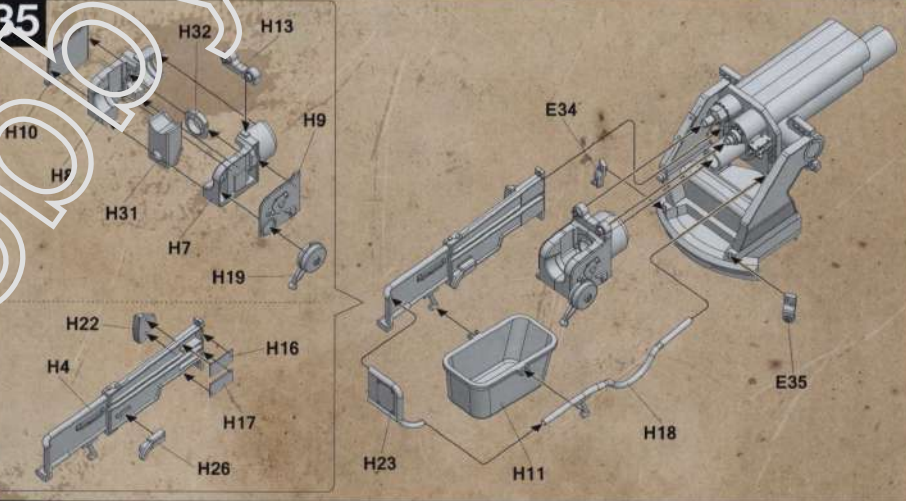

32

Make 2

Make 2

33

34

35

36