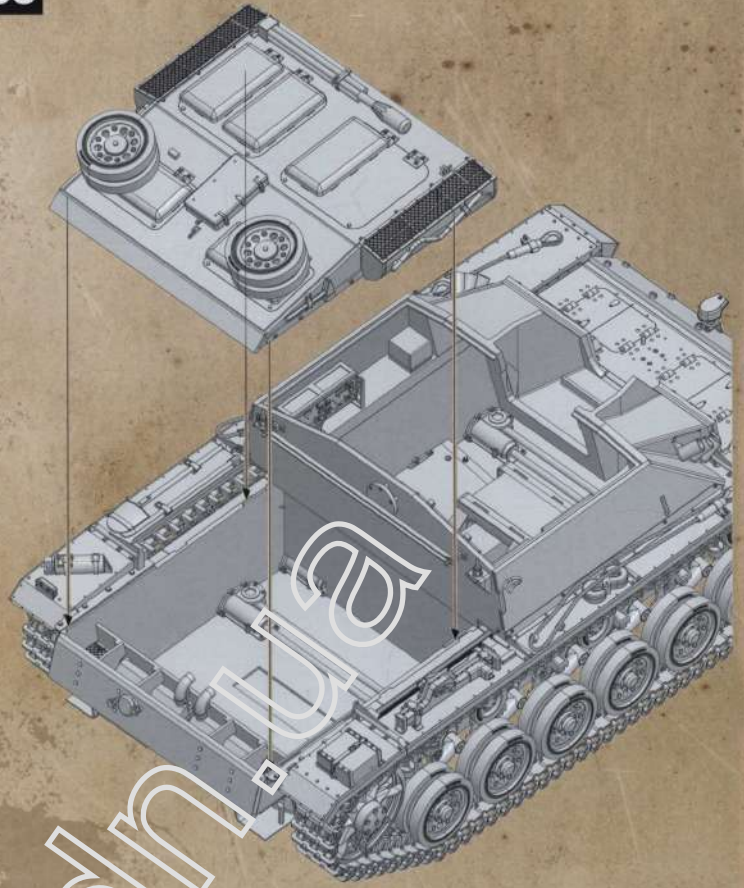

32

Make 2

Make 2

33

34

35

36