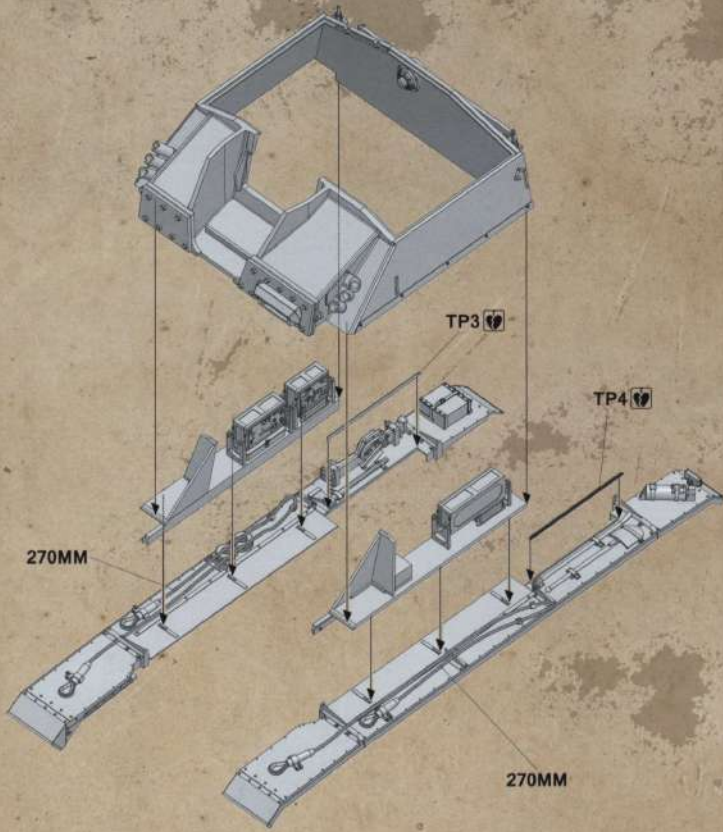

Sturmgeschütz III Ausf.G early

DW16001

Vor dem Zusammenbau lesen!

PARTS

Technical drawing showing parts lists and assembly diagrams for the Sturmgeschütz III Ausf.G early tank. The drawing includes:

- Parts lists for various components, including:
 - X2: Main hull parts
 - X4: Wheel and track components
 - X6: Gun barrel and turret parts
 - M: Machine gun parts
 - Lower Hull: Internal hull structure
 - Cable: Electrical wiring
 - TP: Tank parts
- Decal legend:
 - +++ 613
 - AA
 - GGG
 - II II
- Assembly diagrams for the hull, turret, and gun barrel.

4

5

6

6

11

12

13

14

26

27

28

30

29

31

32

Make 2