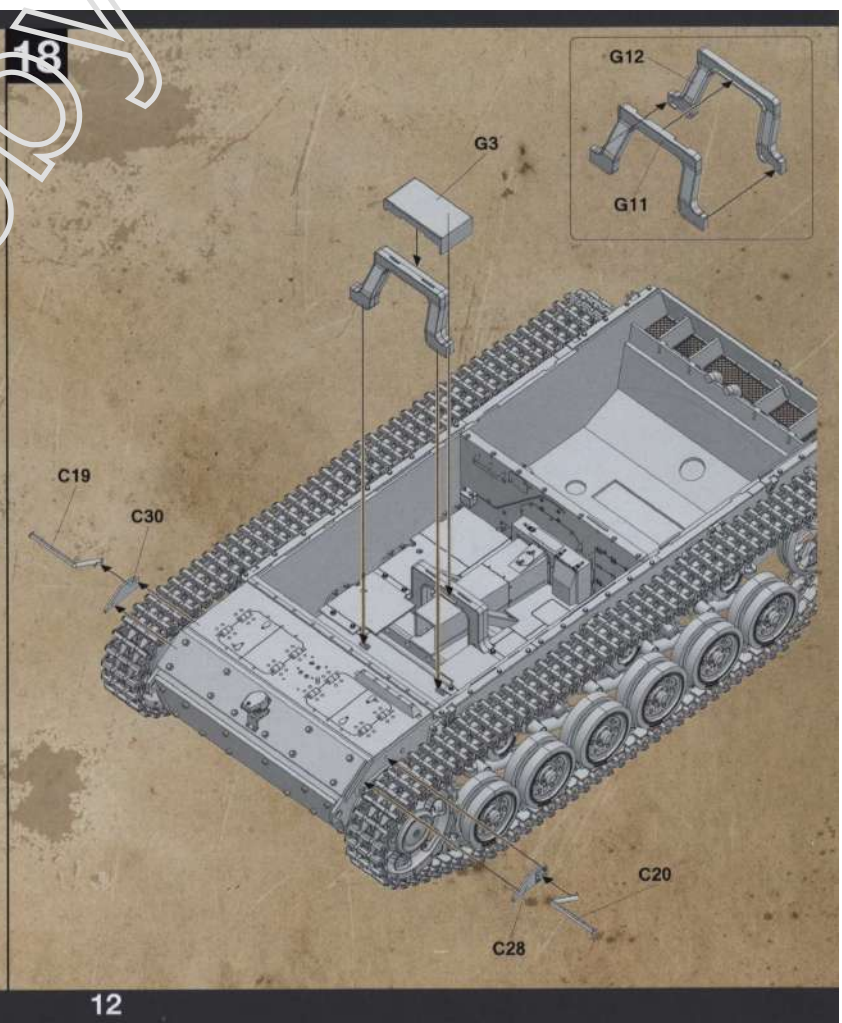

Sturmgeschütz III Ausf.G early

DW16001

Vor dem Zusammenbau lesen!

PARTS

Technical drawing showing parts lists and assembly diagrams for the Sturmgeschütz III Ausf.G early tank. The drawing includes:

- Parts lists for various components, including:
 - X2: Main hull parts
 - X4: Wheel and track components
 - X6: Gun barrel and turret parts
 - M: Machine gun parts
 - Lower Hull: Internal hull structure
 - Cable: Electrical wiring
 - TP: Tank parts
- Decal legend:
 - +++ 613
 - AA
 - GGG
 - II II
- Assembly diagrams for the hull, turret, and gun barrel.

4

5

6

6

11

12

13

14