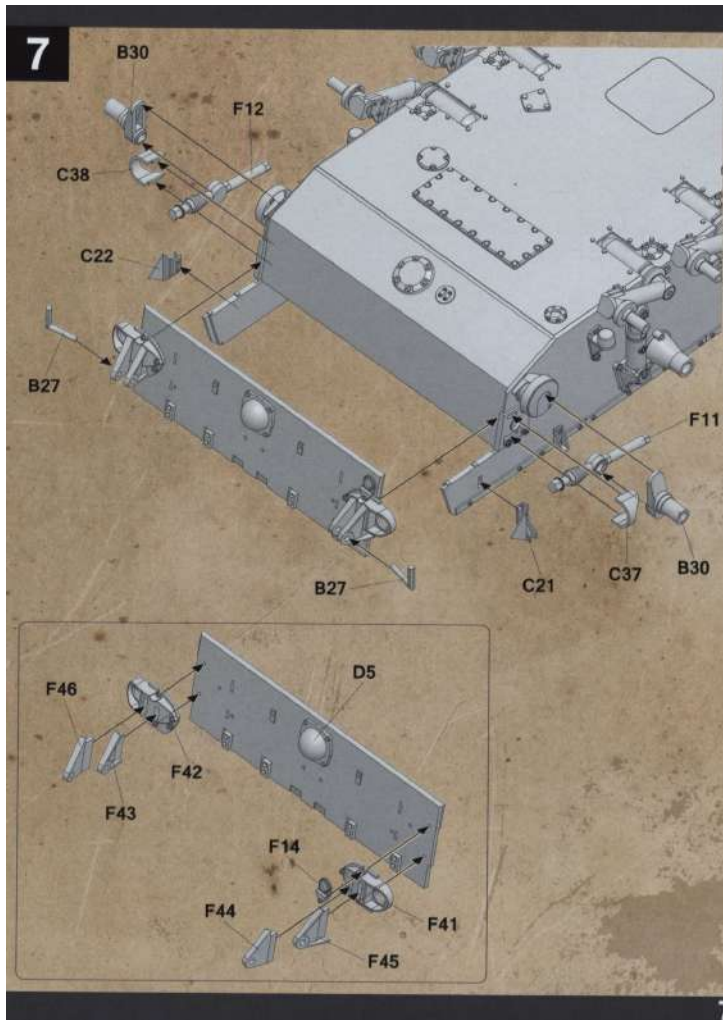

Sturmgeschütz III Ausf.G early

DW16001

Vor dem Zusammenbau lesen!

PARTS

Technical drawing showing parts lists and assembly diagrams for the Sturmgeschütz III Ausf.G early tank. The drawing includes:

- Parts lists for various components, including:
 - X2: Main hull parts
 - X4: Wheel and track components
 - X6: Gun barrel and turret parts
 - M: Machine gun parts
 - Lower Hull: Internal hull structure
 - Cable: Electrical wiring
 - TP: Tank parts
- Decal legend:
 - +++ 613
 - AA
 - GGG
 - II II
- Assembly diagrams for the hull, turret, and gun barrel.

4

5

6

6

11

12

13

14