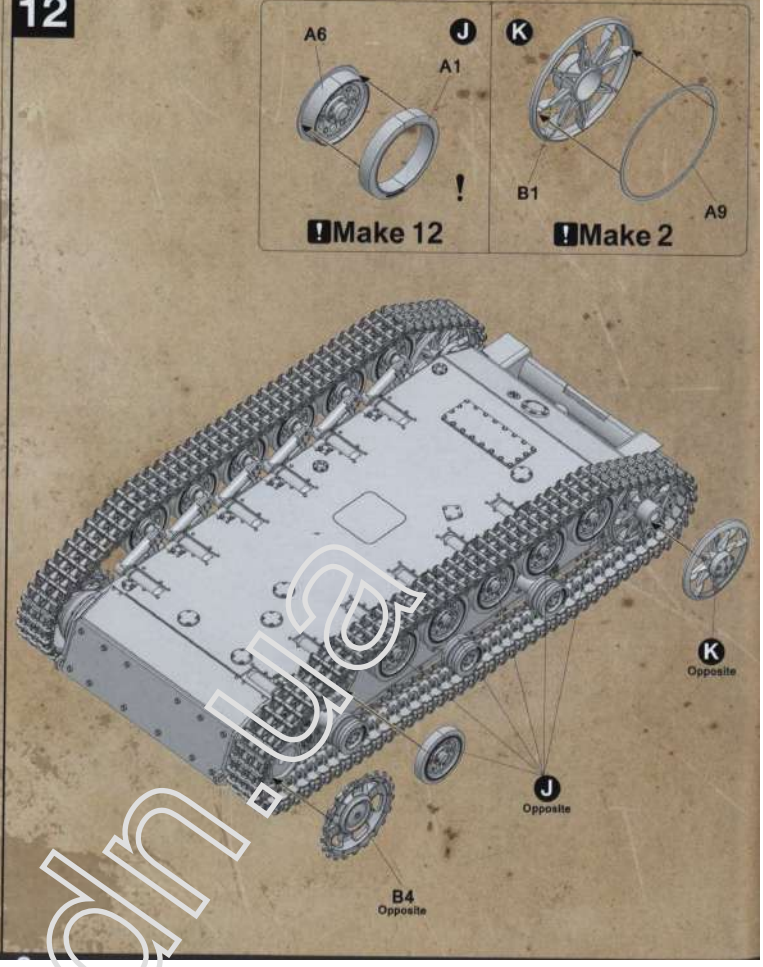

Sturmgeschütz III Ausf.G early

DW16001

Vor dem Zusammenbau lesen!

PARTS

Technical drawing showing parts lists and assembly diagrams for the Sturmgeschütz III Ausf.G early tank. The drawing includes:

- Parts lists for various components, including:
 - X2: Main hull parts
 - X4: Wheel and track components
 - X6: Gun barrel and turret parts
 - M: Machine gun parts
 - Lower Hull: Internal hull structure
 - Cable: Electrical wiring
 - TP: Tank parts
- Decal legend:
 - +++ 613
 - AA
 - GGG
 - II II
- Assembly diagrams for the hull, turret, and gun barrel.

4

5

6

6

11

12

13

14

26

27

28

30

29

31

32

Make 2