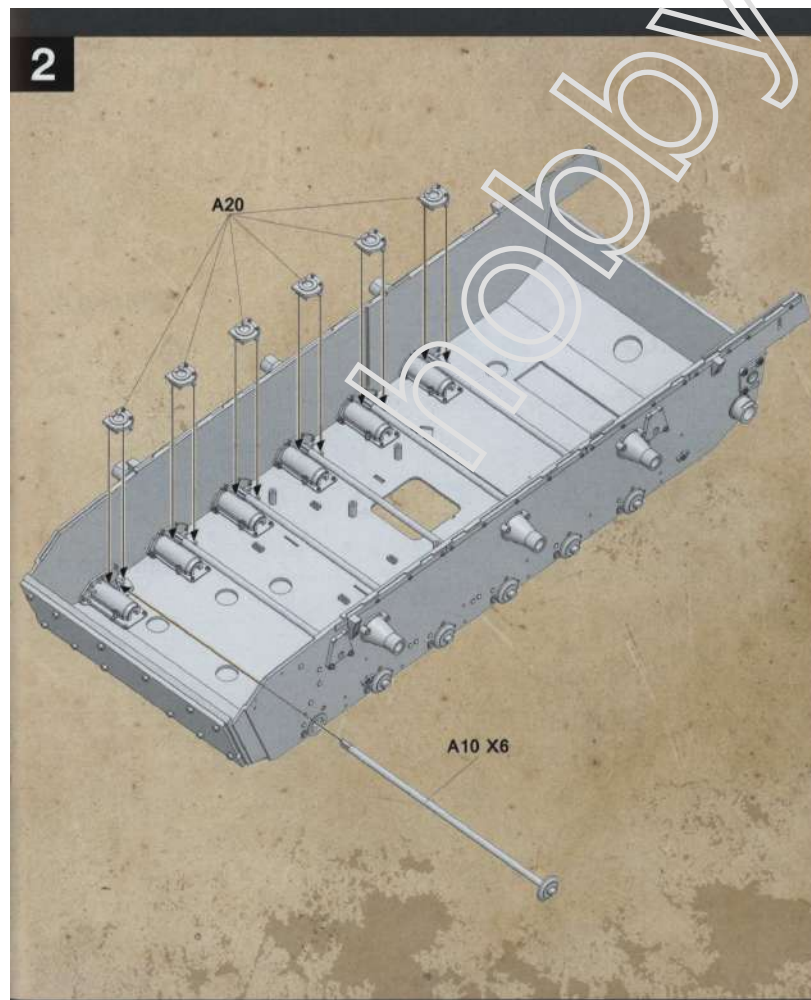

Sturmgeschütz III Ausf.G early

DW16001

Vor dem Zusammenbau lesen!

PARTS

Technical drawing showing parts lists and assembly diagrams for the Sturmgeschütz III Ausf.G early tank. The drawing includes:

- Parts lists for various components, including:
 - X2: Main hull parts
 - X4: Wheel and track components
 - X6: Gun barrel and turret parts
 - M: Machine gun parts
 - Lower Hull: Internal hull structure
 - Cable: Electrical wiring
 - TP: Tank parts
- Decal legend:
 - +++ 613
 - AA
 - GGG
 - II II
- Assembly diagrams for the hull, turret, and gun barrel.