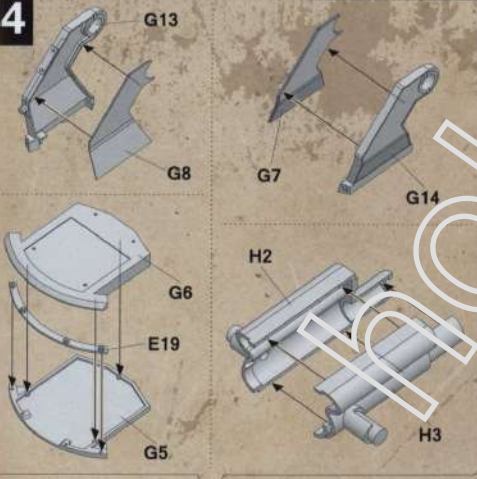

32

Make 2

Make 2

33

34

35

36