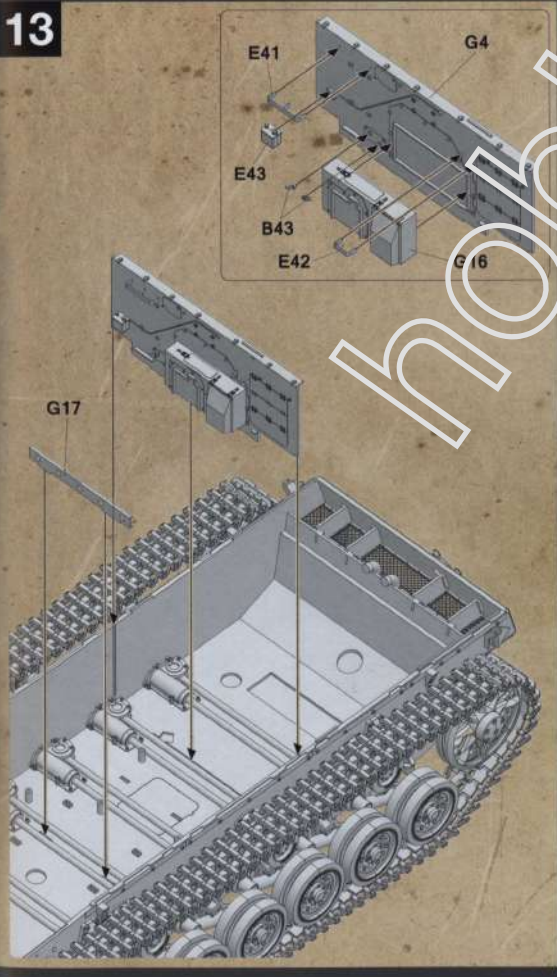

Sturmgeschütz III Ausf.G early

DW16001

Vor dem Zusammenbau lesen!

PARTS

Technical drawing showing parts lists and assembly diagrams for the Sturmgeschütz III Ausf.G early tank. The drawing includes:

- Parts lists for various components, including:
 - X2: Main hull parts
 - X4: Wheel and track components
 - X6: Gun barrel and turret parts
 - M: Machine gun parts
 - Lower Hull: Internal hull structure
 - Cable: Electrical wiring
 - TP: Tank parts
- Decal legend:
 - +++ 613
 - AA
 - GGG
 - II II
- Assembly diagrams for the hull, turret, and gun barrel.

4

5

6

6

11

12

13

14

26

27

28

30

29

31

32

Make 2