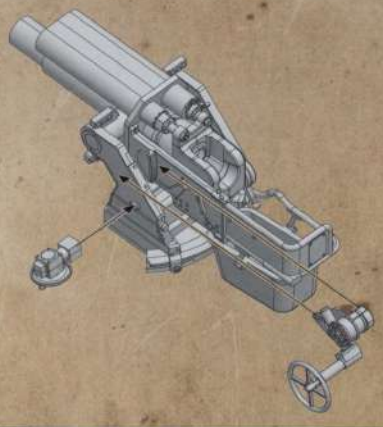

32

Make 2

Make 2

33

34

35

36