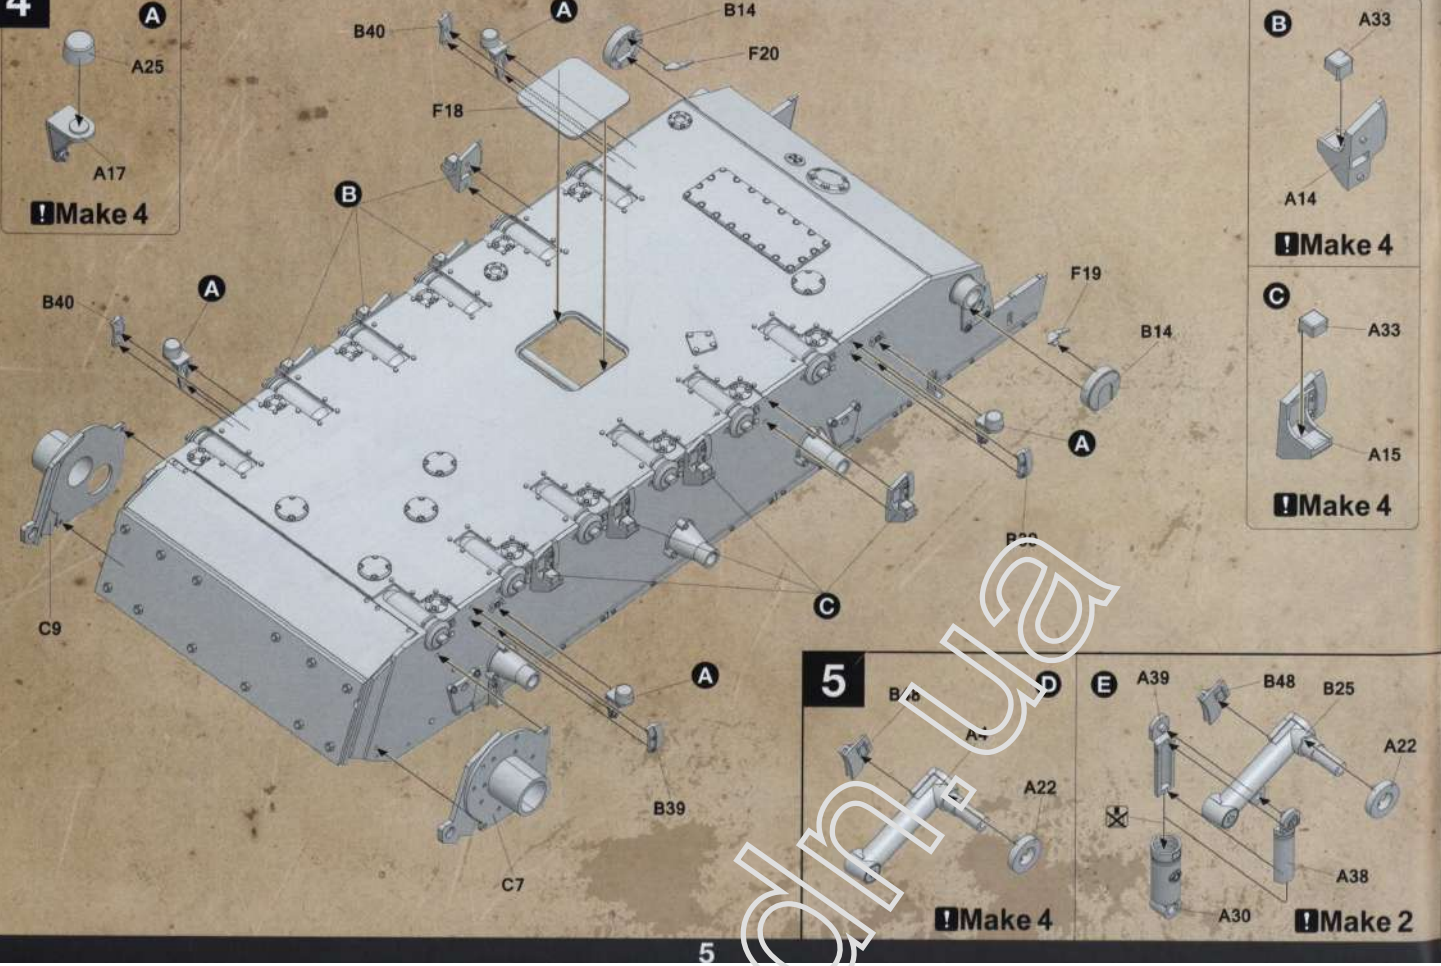

Sturmgeschütz III Ausf.G early

DW16001

Vor dem Zusammenbau lesen!

PARTS

Technical drawing showing parts lists and assembly diagrams for the Sturmgeschütz III Ausf.G early tank. The drawing includes:

- Parts lists for various components, including:
 - X2: Main hull parts
 - X4: Wheel and track components
 - X6: Gun barrel and turret parts
 - M: Machine gun parts
 - Lower Hull: Internal hull structure
 - Cable: Electrical wiring
 - TP: Tank parts
- Decal legend:
 - +++ 613
 - AA
 - GGG
 - II II
- Assembly diagrams for the hull, turret, and gun barrel.

4

5

6

6

11

12

13

14