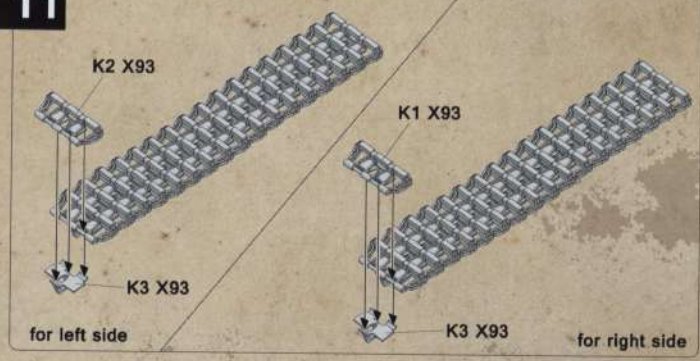

Sturmgeschütz III Ausf.G early

DW16001

Vor dem Zusammenbau lesen!

PARTS

Technical drawing showing parts lists and assembly diagrams for the Sturmgeschütz III Ausf.G early tank. The drawing includes:

- Parts lists for various components, including:
 - X2: Main hull parts
 - X4: Wheel and track components
 - X6: Gun barrel and turret parts
 - M: Machine gun parts
 - Lower Hull: Internal hull structure
 - Cable: Electrical wiring
 - TP: Tank parts
- Decal legend:
 - +++ 613
 - AA
 - GGG
 - II II
- Assembly diagrams for the hull, turret, and gun barrel.

4

5

6

6

11

12

13

14