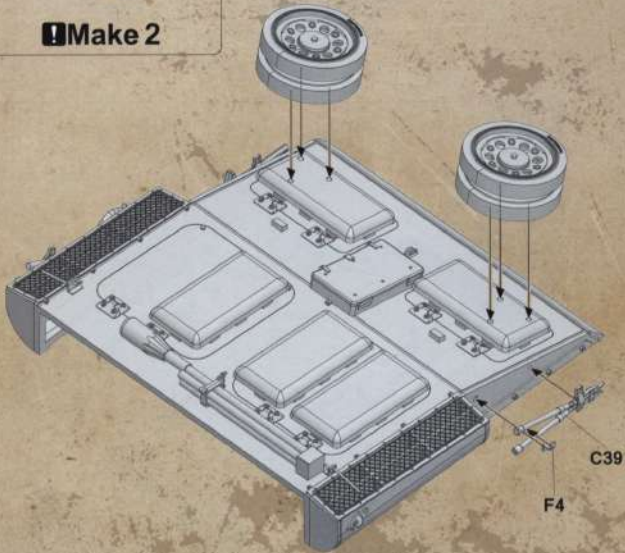

32

Make 2

Make 2

33

34

35

36