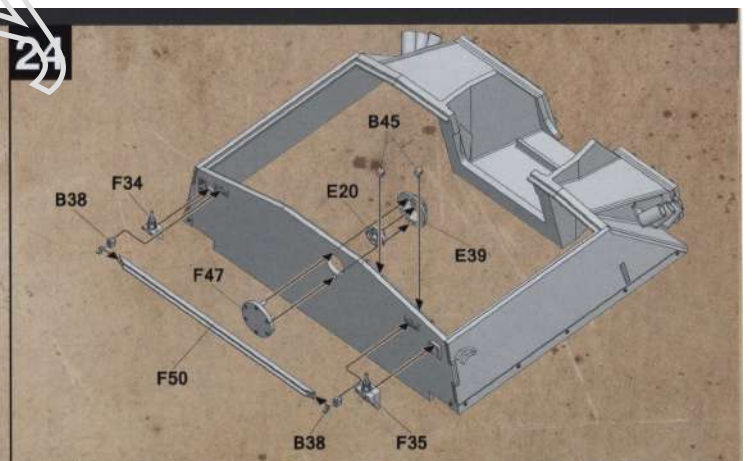

Sturmgeschütz III Ausf.G early

DW16001

Vor dem Zusammenbau lesen!

PARTS

Technical drawing showing parts lists and assembly diagrams for the Sturmgeschütz III Ausf.G early tank. The drawing includes:

- Parts lists for various components, including:
 - X2: Main hull parts
 - X4: Wheel and track components
 - X6: Gun barrel and turret parts
 - M: Machine gun parts
 - Lower Hull: Internal hull structure
 - Cable: Electrical wiring
 - TP: Tank parts
- Decal legend:
 - +++ 613
 - AA
 - GGG
 - II II
- Assembly diagrams for the hull, turret, and gun barrel.

4

5

6

6

11

12

13

14