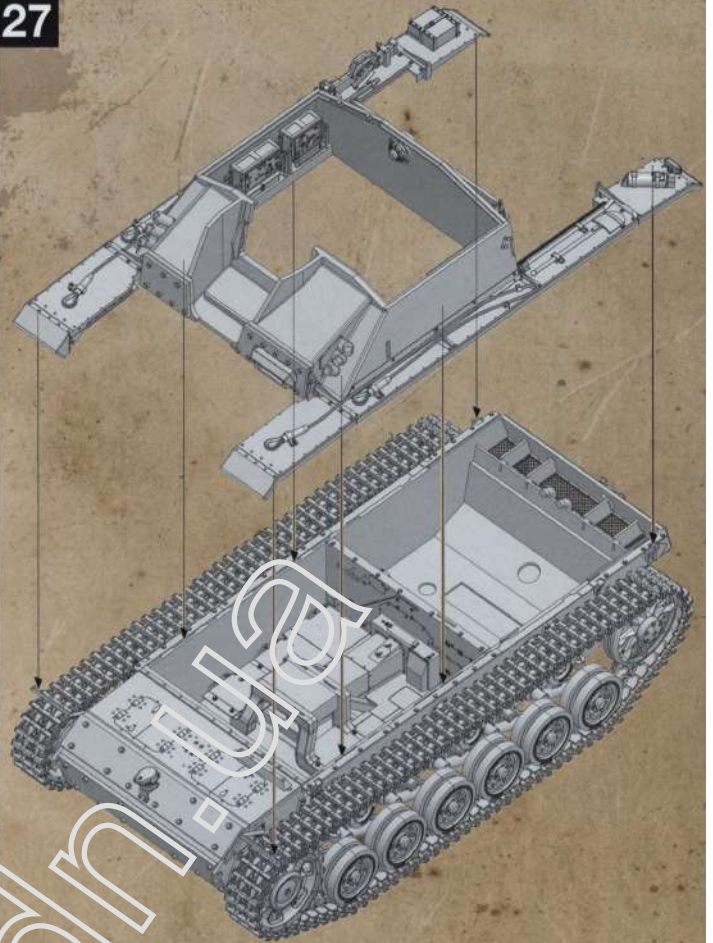

Sturmgeschütz III Ausf.G early

DW16001

Vor dem Zusammenbau lesen!

PARTS

Technical drawing showing parts lists and assembly diagrams for the Sturmgeschütz III Ausf.G early tank. The drawing includes:

- Parts lists for various components, including:
 - X2: Main hull parts
 - X4: Wheel and track components
 - X6: Gun barrel and turret parts
 - M: Machine gun parts
 - Lower Hull: Internal hull structure
 - Cable: Electrical wiring
 - TP: Tank parts
- Decal legend:
 - +++ 613
 - AA
 - GGG
 - II II
- Assembly diagrams for the hull, turret, and gun barrel.

4

5

6

6

11

12

13

14

26

27

28

30

29

31

32

Make 2