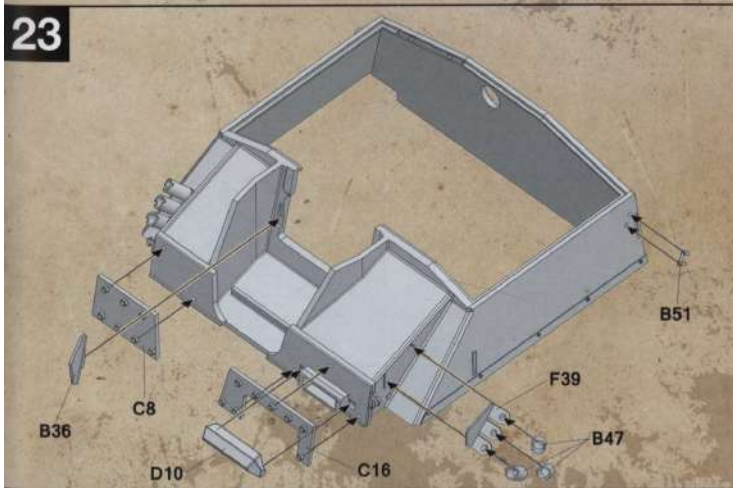

Sturmgeschütz III Ausf.G early

DW16001

Vor dem Zusammenbau lesen!

PARTS

Technical drawing showing parts lists and assembly diagrams for the Sturmgeschütz III Ausf.G early tank. The drawing includes:

- Parts lists for various components, including:
 - X2: Main hull parts
 - X4: Wheel and track components
 - X6: Gun barrel and turret parts
 - M: Machine gun parts
 - Lower Hull: Internal hull structure
 - Cable: Electrical wiring
 - TP: Tank parts
- Decal legend:
 - +++ 613
 - AA
 - GGG
 - II II
- Assembly diagrams for the hull, turret, and gun barrel.

4

5

6

6

11

12

13

14