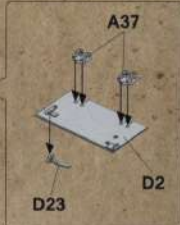

Painting and Marking Guide

Sturmgeschütz-Batterie 742, Northern Finland, July 1943

- A.M.G.-0001 Rubber & Tire
- A.M.G.-0002 Gun Barrel
- A.M.G.-0003 Gun Wheel
- A.M.G.-0004 Gun Wheel
- A.M.G.-0005 Digital Paints (Green)
- A.M.G.-0006 Psk. 7028 (Kamouflage)
- A.M.G.-0007 Psk. 7028 (Kamouflage) (Red 1943)