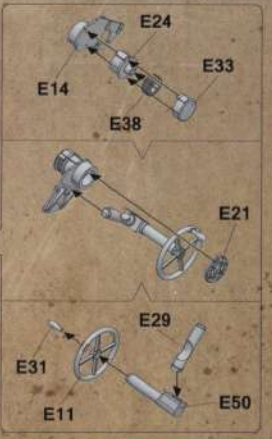

32

Make 2

Make 2

33

34

35

36