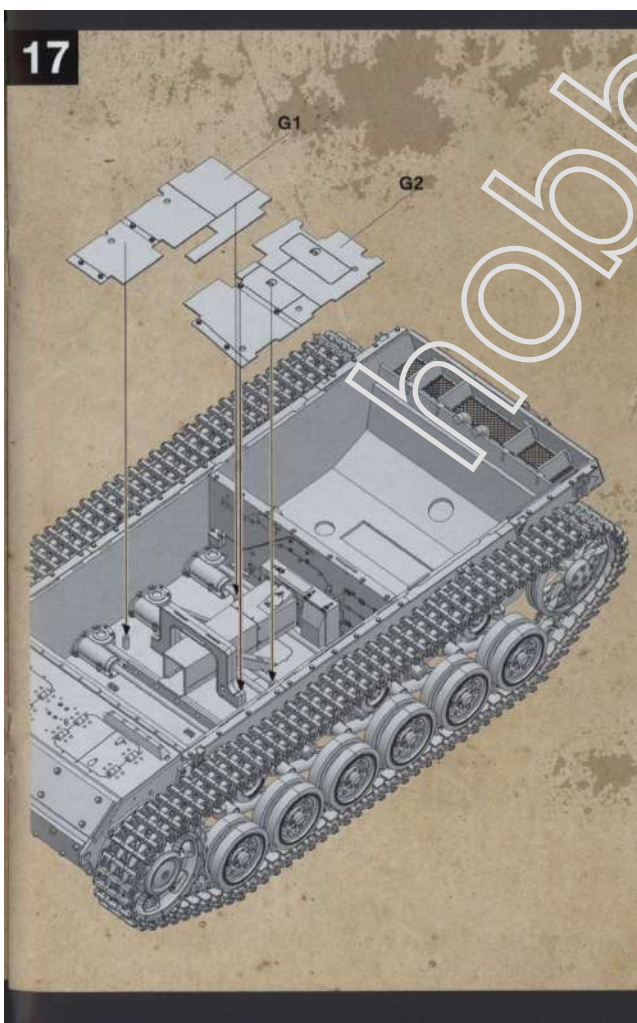

Sturmgeschütz III Ausf.G early

DW16001

Vor dem Zusammenbau lesen!

PARTS

Technical drawing showing parts lists and assembly diagrams for the Sturmgeschütz III Ausf.G early tank. The drawing includes:

- Parts lists for various components, including:
 - X2: Main hull parts
 - X4: Wheel and track components
 - X6: Gun barrel and turret parts
 - M: Machine gun parts
 - Lower Hull: Internal hull structure
 - Cable: Electrical wiring
 - TP: Tank parts
- Decal legend:
 - +++ 613
 - AA
 - GGG
 - II II
- Assembly diagrams for the hull, turret, and gun barrel.

4

5

6

6

11

12

13

14

26

27

28

30

29

31

32

Make 2