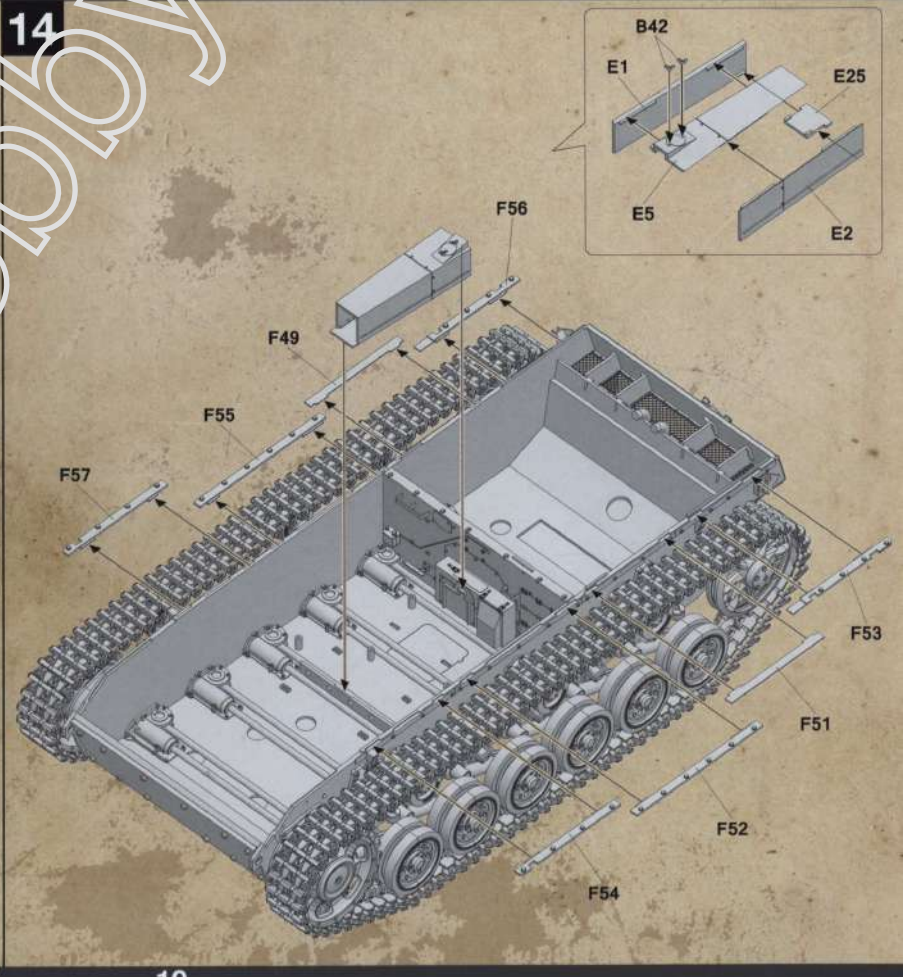

Sturmgeschütz III Ausf.G early

DW16001

Vor dem Zusammenbau lesen!

PARTS

Technical drawing showing parts lists and assembly diagrams for the Sturmgeschütz III Ausf.G early tank. The drawing includes:

- Parts lists for various components, including:
 - X2: Main hull parts
 - X4: Wheel and track components
 - X6: Gun barrel and turret parts
 - M: Machine gun parts
 - Lower Hull: Internal hull structure
 - Cable: Electrical wiring
 - TP: Tank parts
- Decal legend:
 - +++ 613
 - AA
 - GGG
 - II II
- Assembly diagrams for the hull, turret, and gun barrel.

4

5

6

6

11

12

13

14