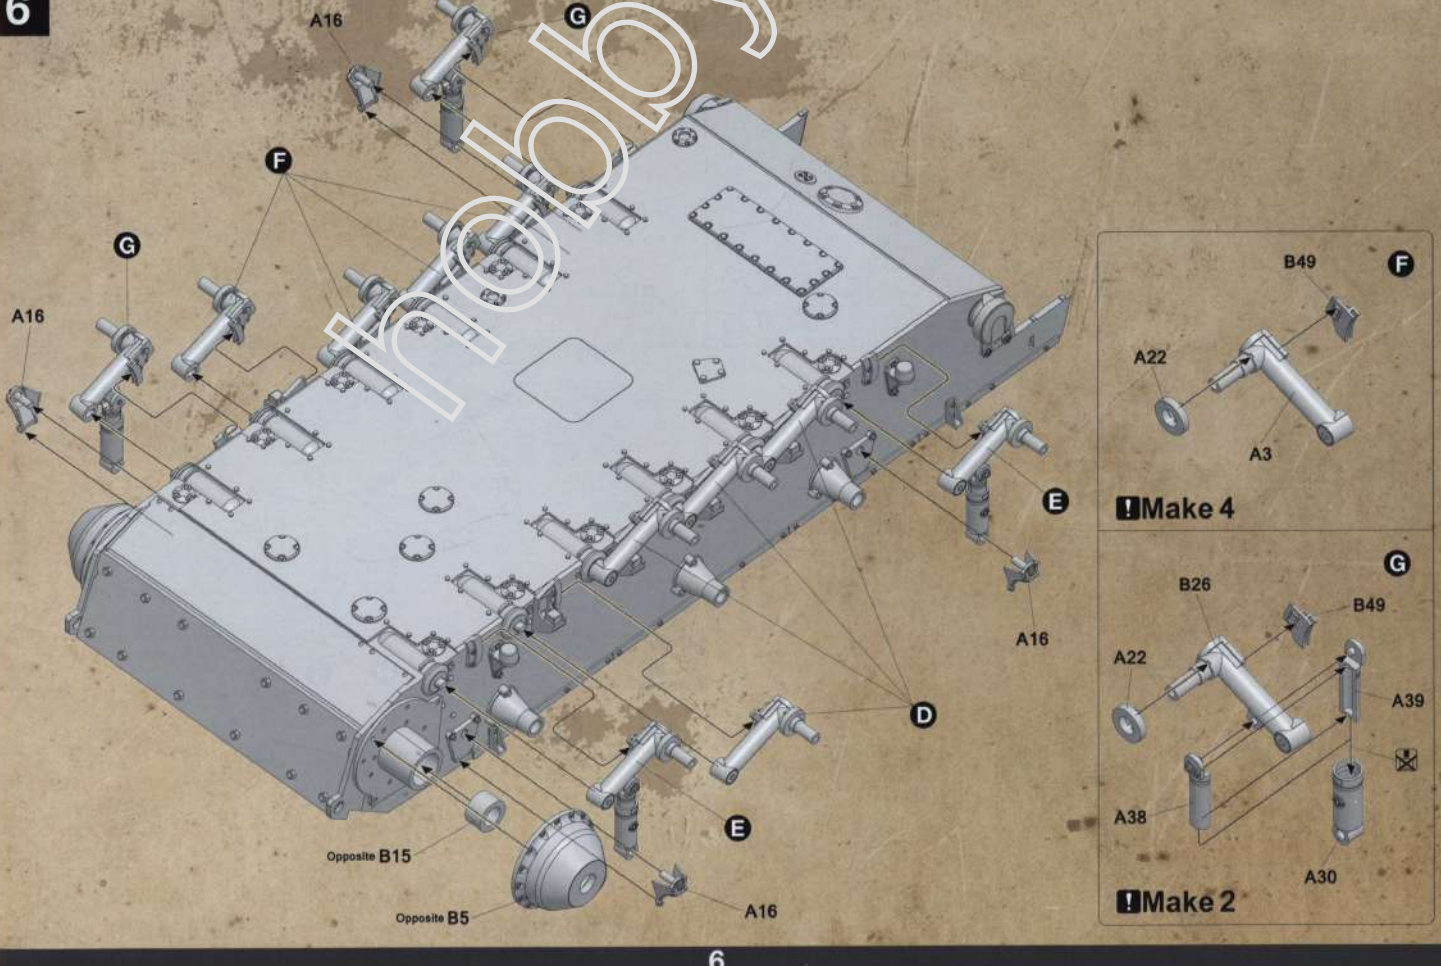

Sturmgeschütz III Ausf.G early

DW16001

Vor dem Zusammenbau lesen!

PARTS

Technical drawing showing parts lists and assembly diagrams for the Sturmgeschütz III Ausf.G early tank. The drawing includes:

- Parts lists for various components, including:
 - X2: Main hull parts
 - X4: Wheel and track components
 - X6: Gun barrel and turret parts
 - M: Machine gun parts
 - Lower Hull: Internal hull structure
 - Cable: Electrical wiring
 - TP: Tank parts
- Decal legend:
 - +++ 613
 - AA
 - GGG
 - II II
- Assembly diagrams for the hull, turret, and gun barrel.

4

5

6

6

11

12

13

14