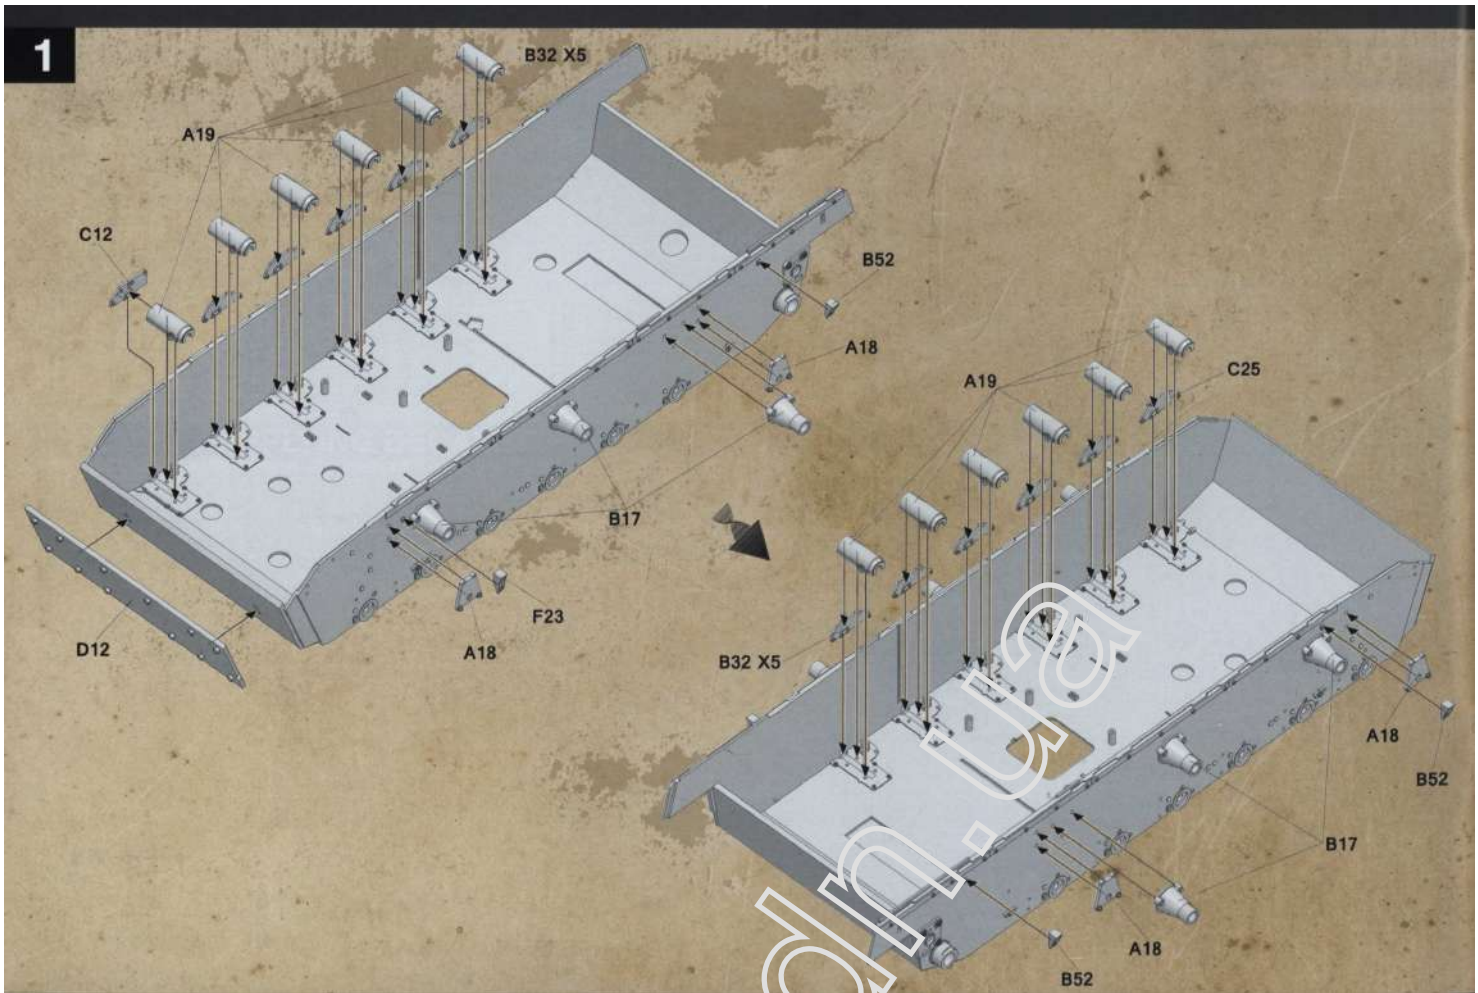

Sturmgeschütz III Ausf.G early

DW16001

Vor dem Zusammenbau lesen!

PARTS

Technical drawing showing parts lists and assembly diagrams for the Sturmgeschütz III Ausf.G early tank. The drawing includes:

- Parts lists for various components, including:
 - X2: Main hull parts
 - X4: Wheel and track components
 - X6: Gun barrel and turret parts
 - M: Machine gun parts
 - Lower Hull: Internal hull structure
 - Cable: Electrical wiring
 - TP: Tank parts
- Decal legend:
 - +++ 613
 - AA
 - GGG
 - II II
- Assembly diagrams for the hull, turret, and gun barrel.

4

5

6

6

11

12

13

14

Painting and Marking Guide

- A.M.G.-0033 Gun Barrel
- A.M.G.-0033 Gunner's View
- A.M.G.-0045 Gun Mantlet
- A.M.G.-0033 Gun Wheel
- A.M.G.-0032 Gun Wheel
- A.M.G.-0036 Crystal Periscope (Gunner)
- A.M.G.-0010 Gun, T828 Durchschlag (Infantry Model)
- A.M.G.-0002 Gun, 88mm (Dragon's DPT 2)