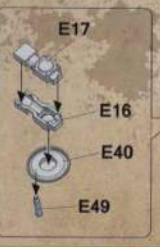

32

Make 2

Make 2

33

34

35

36