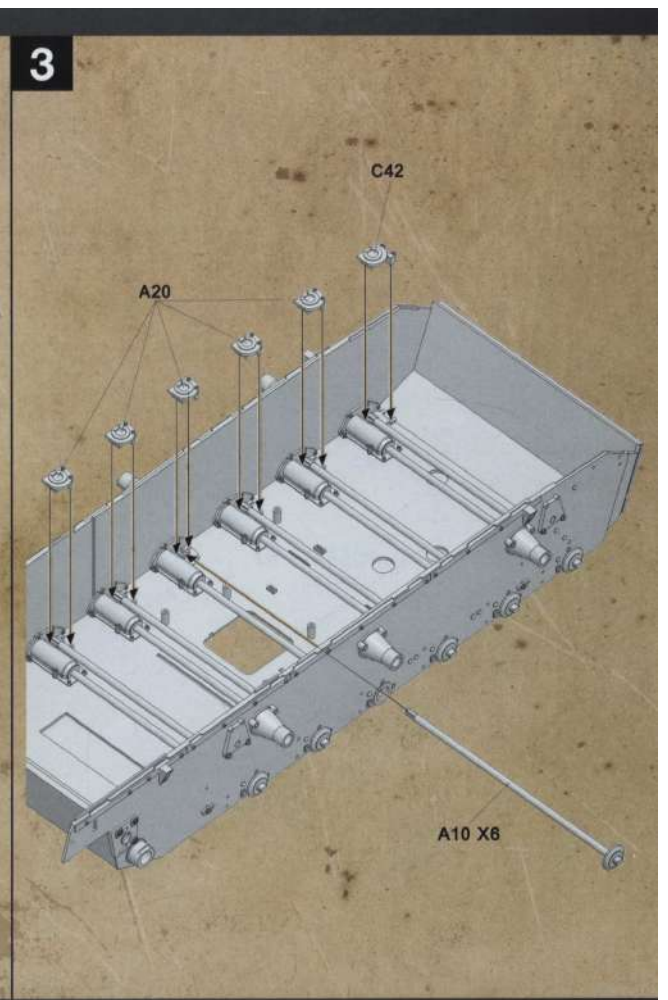

Sturmgeschütz III Ausf.G early

DW16001

Vor dem Zusammenbau lesen!

PARTS

Technical drawing showing parts lists and assembly diagrams for the Sturmgeschütz III Ausf.G early tank. The drawing includes:

- Parts lists for various components, including:
 - X2: Main hull parts
 - X4: Wheel and track components
 - X6: Gun barrel and turret parts
 - M: Machine gun parts
 - Lower Hull: Internal hull structure
 - Cable: Electrical wiring
 - TP: Tank parts
- Decal legend:
 - +++ 613
 - AA
 - GGG
 - II II
- Assembly diagrams for the hull, turret, and gun barrel.