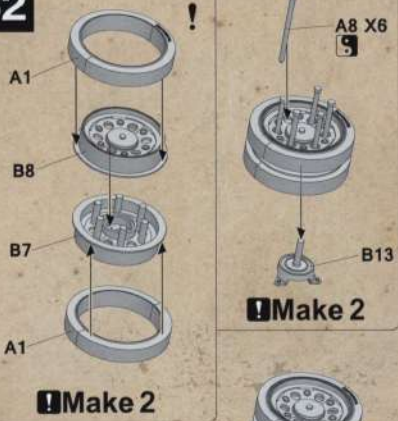

32

Make 2

Make 2