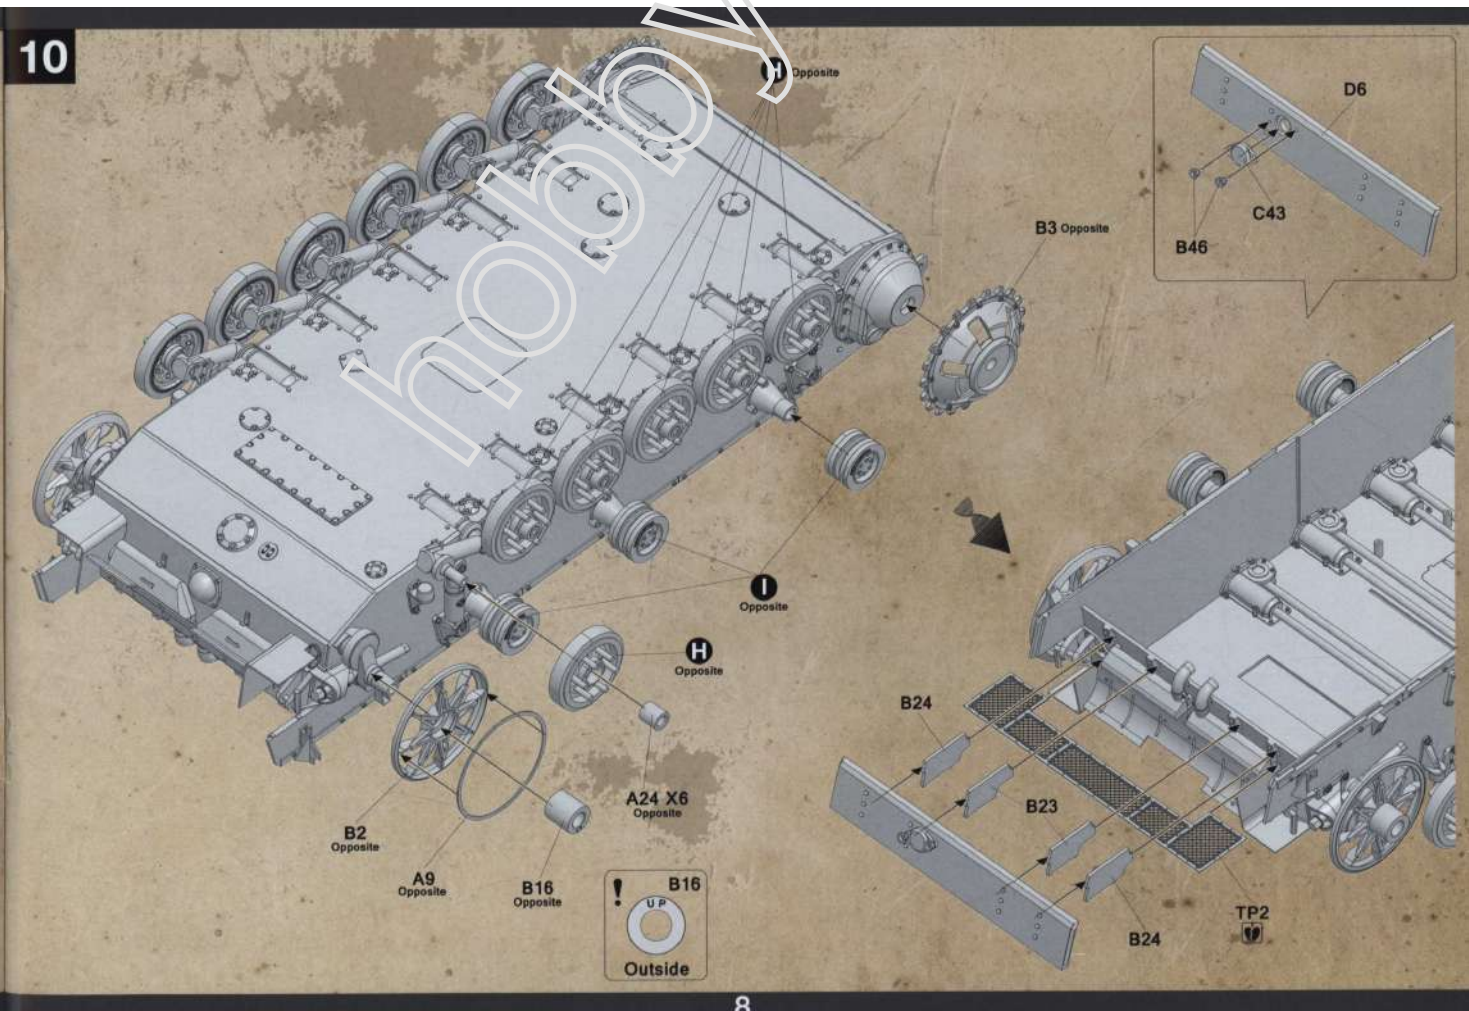

Sturmgeschütz III Ausf.G early

DW16001

Vor dem Zusammenbau lesen!

PARTS

Technical drawing showing parts lists and assembly diagrams for the Sturmgeschütz III Ausf.G early tank. The drawing includes:

- Parts lists for various components, including:
 - X2: Main hull parts
 - X4: Wheel and track components
 - X6: Gun barrel and turret parts
 - M: Machine gun parts
 - Lower Hull: Internal hull structure
 - Cable: Electrical wiring
 - TP: Tank parts
- Decal legend:
 - +++ 613
 - AA
 - GGG
 - II II
- Assembly diagrams for the hull, turret, and gun barrel.

4

5

6

6

11

12

13

14