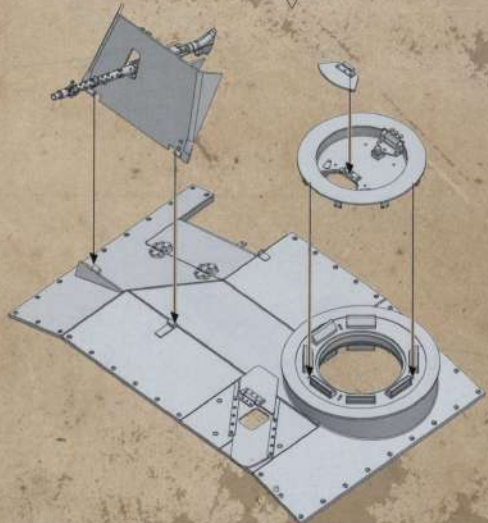

Painting and Marking Guide

Sturmgeschütz-Batterie 742, Northern Finland, July 1943

- A.M.G.-0001 Rubber & Tire
- A.M.G.-0002 Gun Barrel
- A.M.G.-0003 Gun Wheel
- A.M.G.-0004 Gun Wheel
- A.M.G.-0005 Digital Paints (Green)
- A.M.G.-0006 Psk. 7028 (Kamouflage)
- A.M.G.-0007 Psk. 7028 (Kamouflage) (Red 1943)