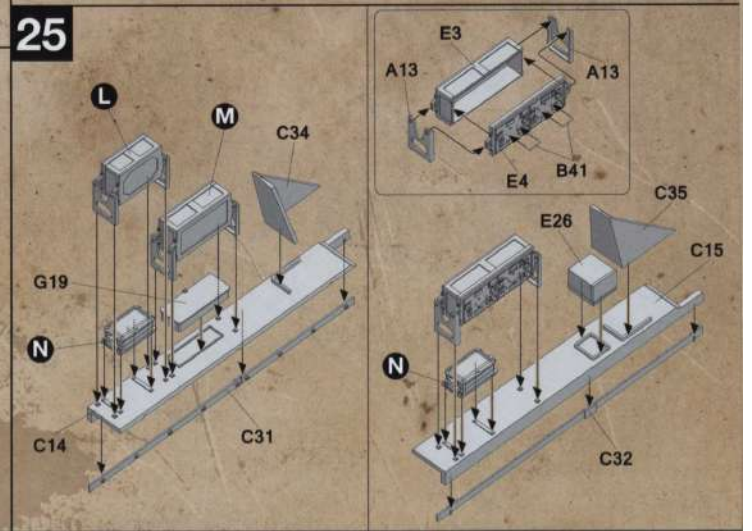

Sturmgeschütz III Ausf.G early

DW16001

Vor dem Zusammenbau lesen!

PARTS

Technical drawing showing parts lists and assembly diagrams for the Sturmgeschütz III Ausf.G early tank. The drawing includes:

- Parts lists for various components, including:
 - X2: Main hull parts
 - X4: Wheel and track components
 - X6: Gun barrel and turret parts
 - M: Machine gun parts
 - Lower Hull: Internal hull structure
 - Cable: Electrical wiring
 - TP: Tank parts
- Decal legend:
 - +++ 613
 - AA
 - GGG
 - II II
- Assembly diagrams for the hull, turret, and gun barrel.

4

5

6

6

11

12

13

14