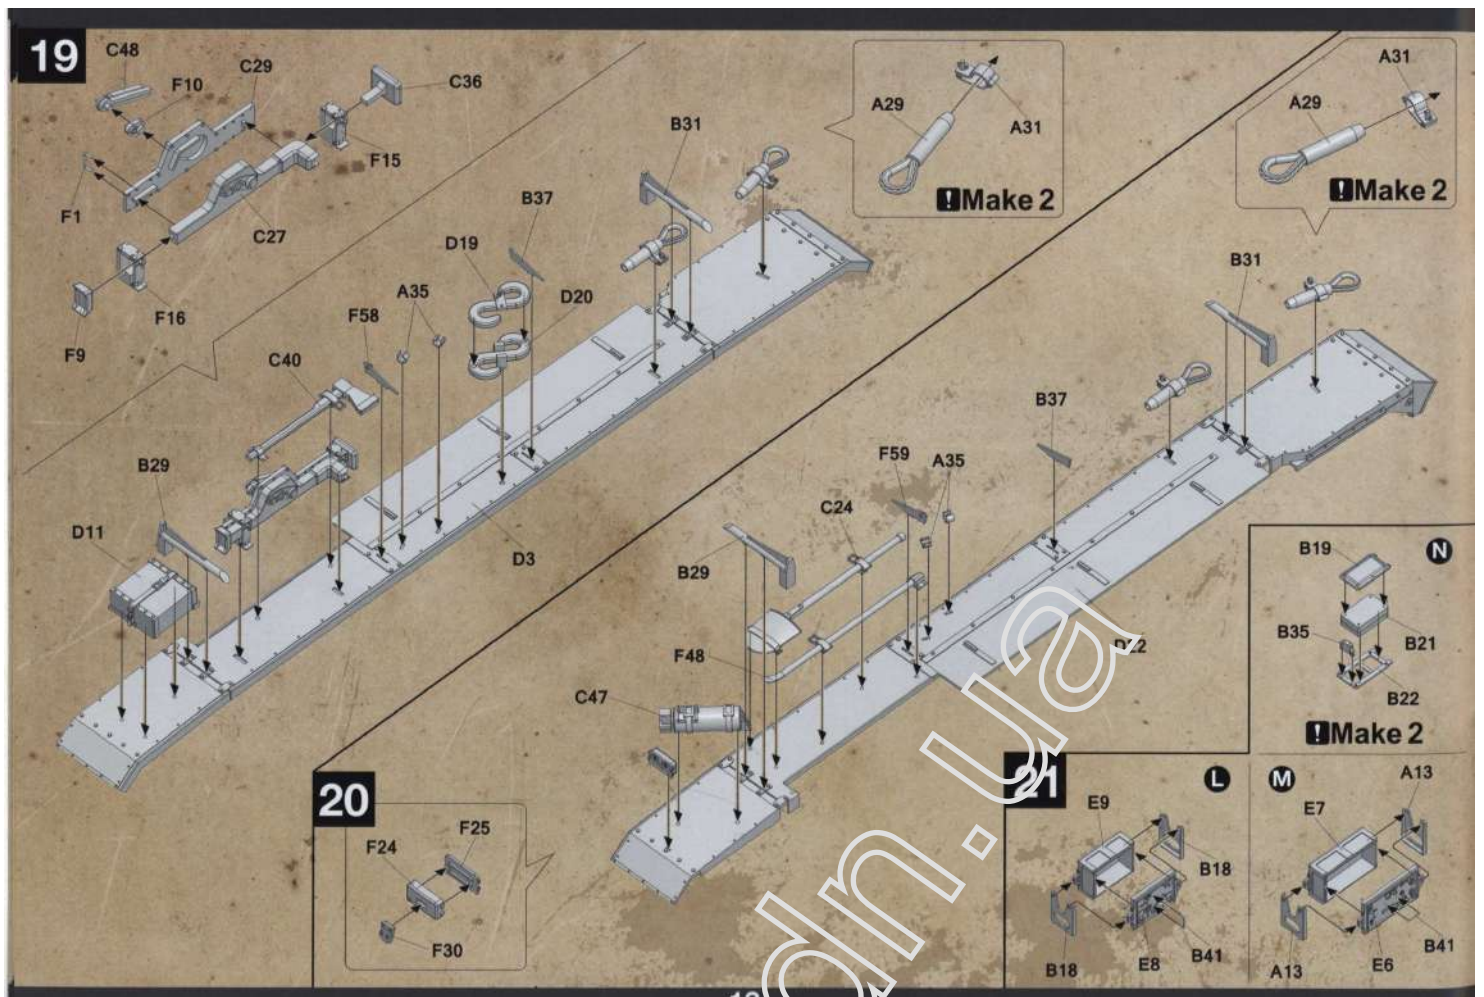

Sturmgeschütz III Ausf.G early

DW16001

Vor dem Zusammenbau lesen!

PARTS

Technical drawing showing parts lists and assembly diagrams for the Sturmgeschütz III Ausf.G early tank. The drawing includes:

- Parts lists for various components, including:
 - X2: Main hull parts
 - X4: Wheel and track components
 - X6: Gun barrel and turret parts
 - M: Machine gun parts
 - Lower Hull: Internal hull structure
 - Cable: Electrical wiring
 - TP: Tank parts
- Decal legend:
 - +++ 613
 - AA
 - GGG
 - II II
- Assembly diagrams for the hull, turret, and gun barrel.

4

5

6

6

11

12

13

14