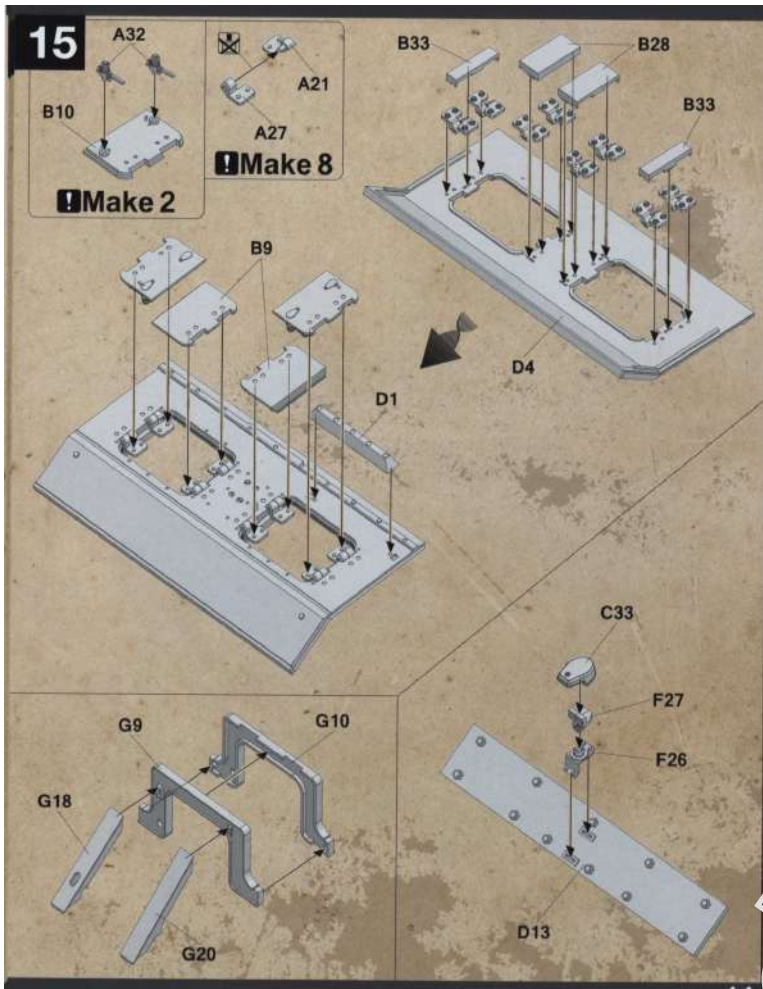

Sturmgeschütz III Ausf.G early

DW16001

Vor dem Zusammenbau lesen!

PARTS

Technical drawing showing parts lists and assembly diagrams for the Sturmgeschütz III Ausf.G early tank. The drawing includes:

- Parts lists for various components, including:
 - X2: Main hull parts
 - X4: Wheel and track components
 - X6: Gun barrel and turret parts
 - M: Machine gun parts
 - Lower Hull: Internal hull structure
 - Cable: Electrical wiring
 - TP: Tank parts
- Decal legend:
 - +++ 613
 - AA
 - GGG
 - II II
- Assembly diagrams for the hull, turret, and gun barrel.

4

5

6

6

11

12

13

14