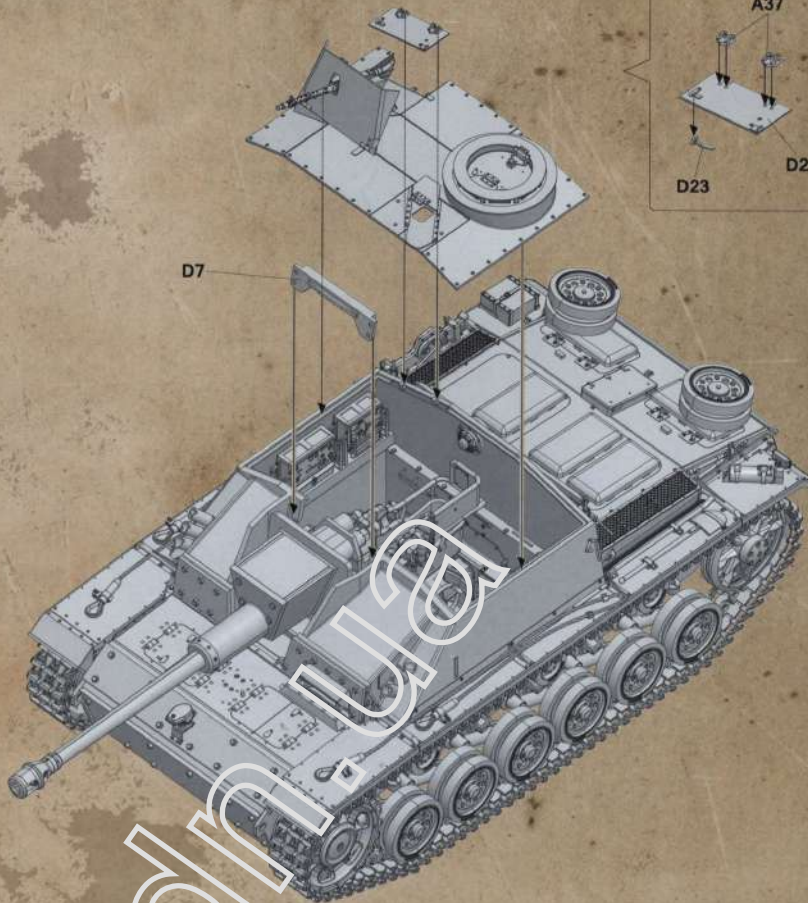

Painting and Marking Guide

Sturmgeschütz-Batterie 742, Northern Finland, July 1943

- A.M.G.-0001 Rubber & Tire
- A.M.G.-0002 Gun Barrel
- A.M.G.-0003 Gun Wheel
- A.M.G.-0004 Gun Wheel
- A.M.G.-0005 Digital Paints (Green)
- A.M.G.-0006 Psk. 7028 (Kamouflage)
- A.M.G.-0007 Psk. 7028 (Kamouflage) (Red 1943)