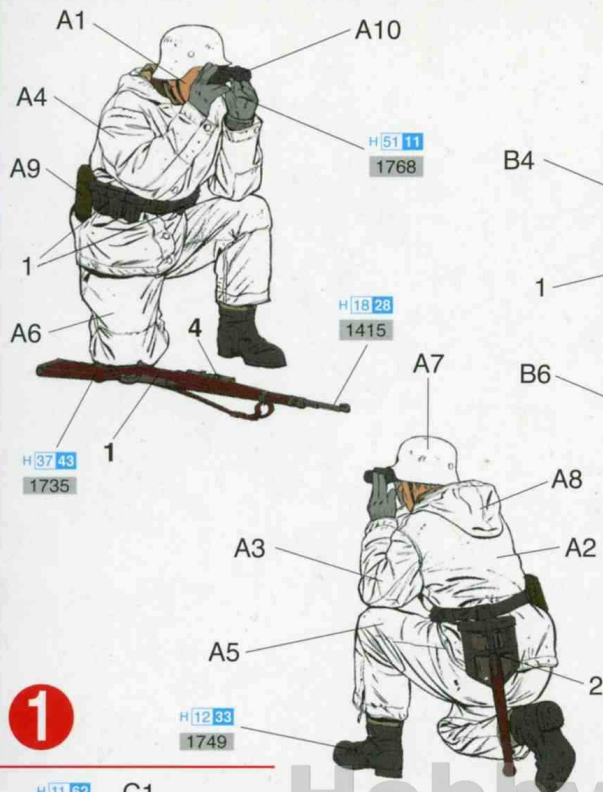

# GERMAN SNIPERS

H11 GSI CREOS CORP. AQUEOUS HOBBY COLOUR | H1 GSI CREOS CORP. MR. COLOUR  
 — MODEL MASTER COLOR

Illustrations by Ronald Volstad

SHORT SIDE RAIL SIGHT CASE

ZF 4 SIGHT CASE

TURRET MOUNT SIGHT CASE

REVERSIBLE CAMOUFLAGE SMOCK