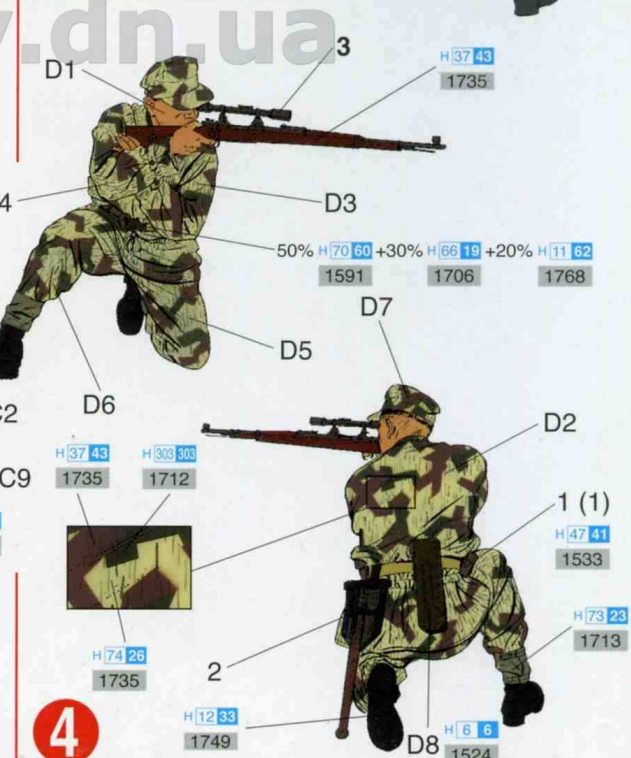

# GERMAN SNIPERS

H11 GSI CREOS CORP. AQUEOUS HOBBY COLOUR | H1 GSI CREOS CORP. MR. COLOUR  
 — MODEL MASTER COLOR

Illustrations by Ronald Volstad

SHORT SIDE RAIL SIGHT CASE

ZF 4 SIGHT CASE

TURRET MOUNT SIGHT CASE

REVERSIBLE CAMOUFLAGE SMOCK