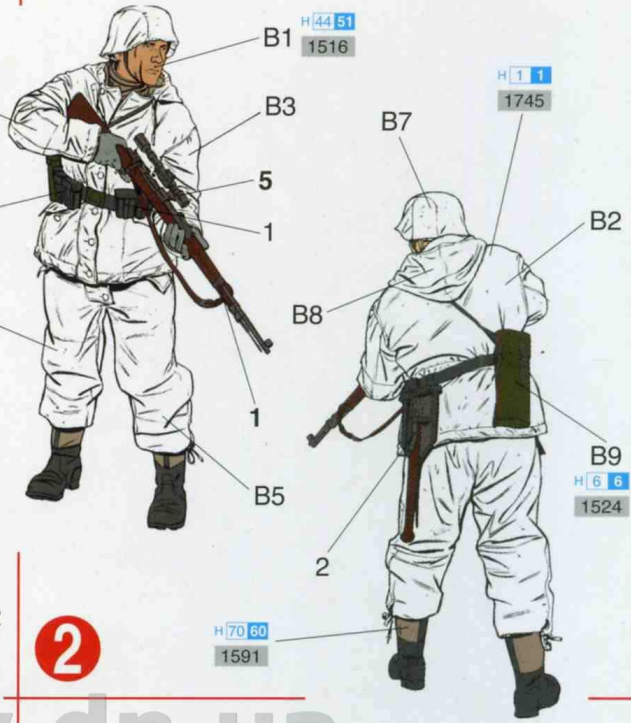

# GERMAN SNIPERS

H11 GSI CREOS CORP. AQUEOUS HOBBY COLOUR | H1 GSI CREOS CORP. MR. COLOUR  
 — MODEL MASTER COLOR

Illustrations by Ronald Volstad

SHORT SIDE RAIL SIGHT CASE

ZF 4 SIGHT CASE

TURRET MOUNT SIGHT CASE

REVERSIBLE CAMOUFLAGE SMOCK