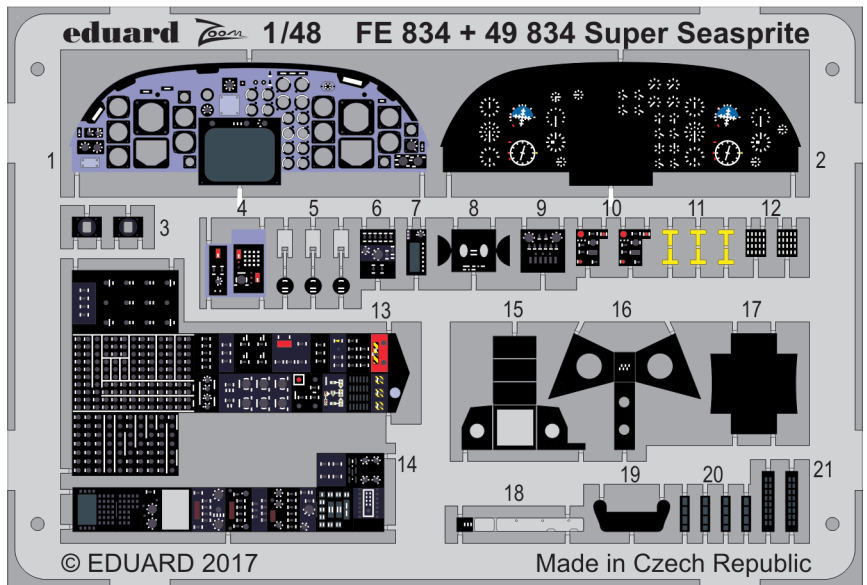

Related products:

FE834 Super Seasprite