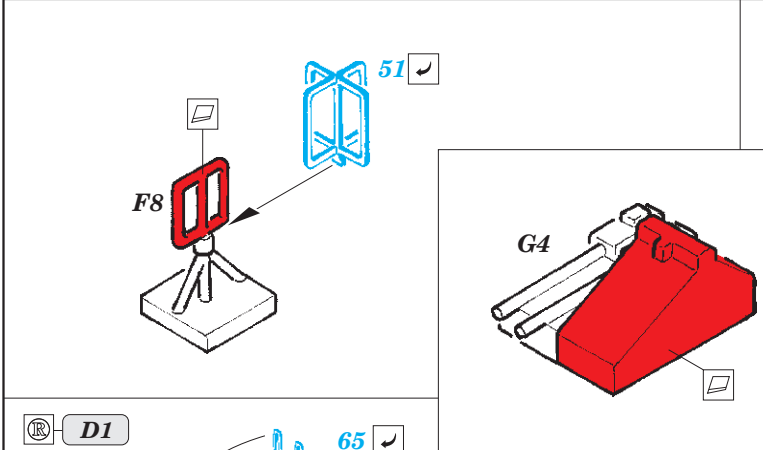

C30

7 pcs.

8 pcs.

2 pcs.

6 pcs.

4 pcs.

12 pcs.

Related products: 53 165 King George V cranes & railings